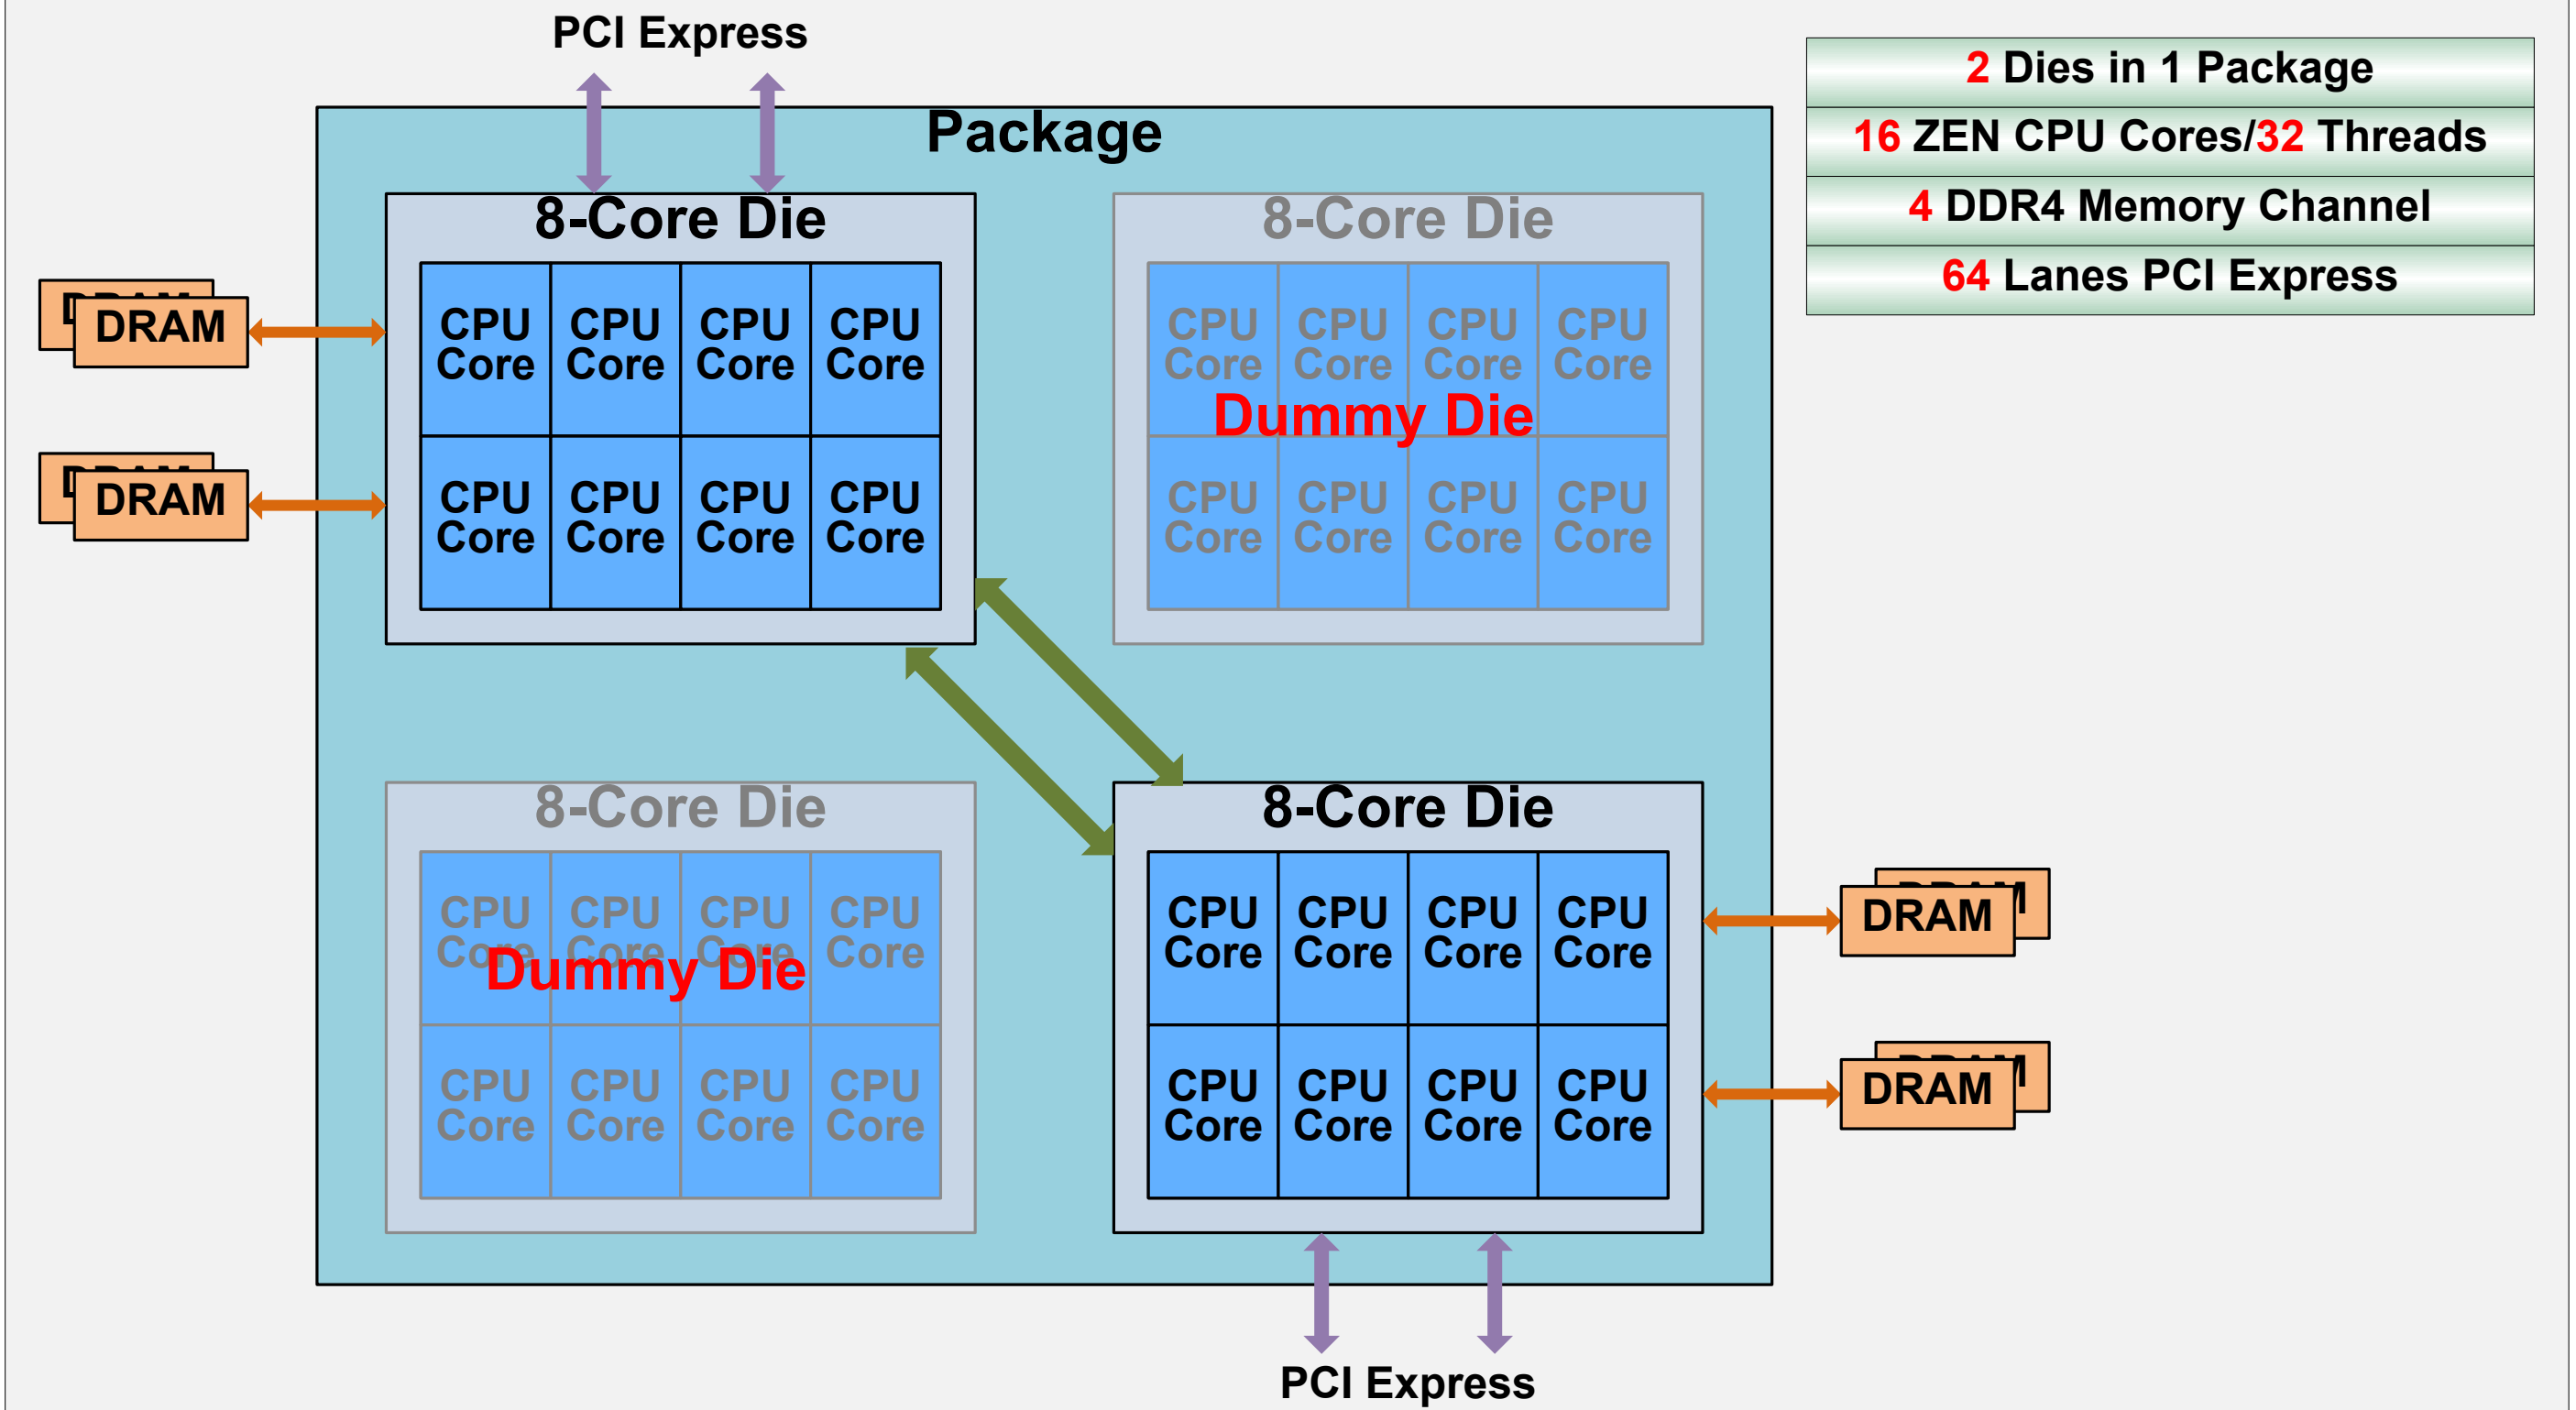

# AMD 2<sup>nd</sup> gen Threadripper X vs WX

## 16-Core Threadripper X

## 2<sup>nd</sup> gen 32-Core Threadripper WX