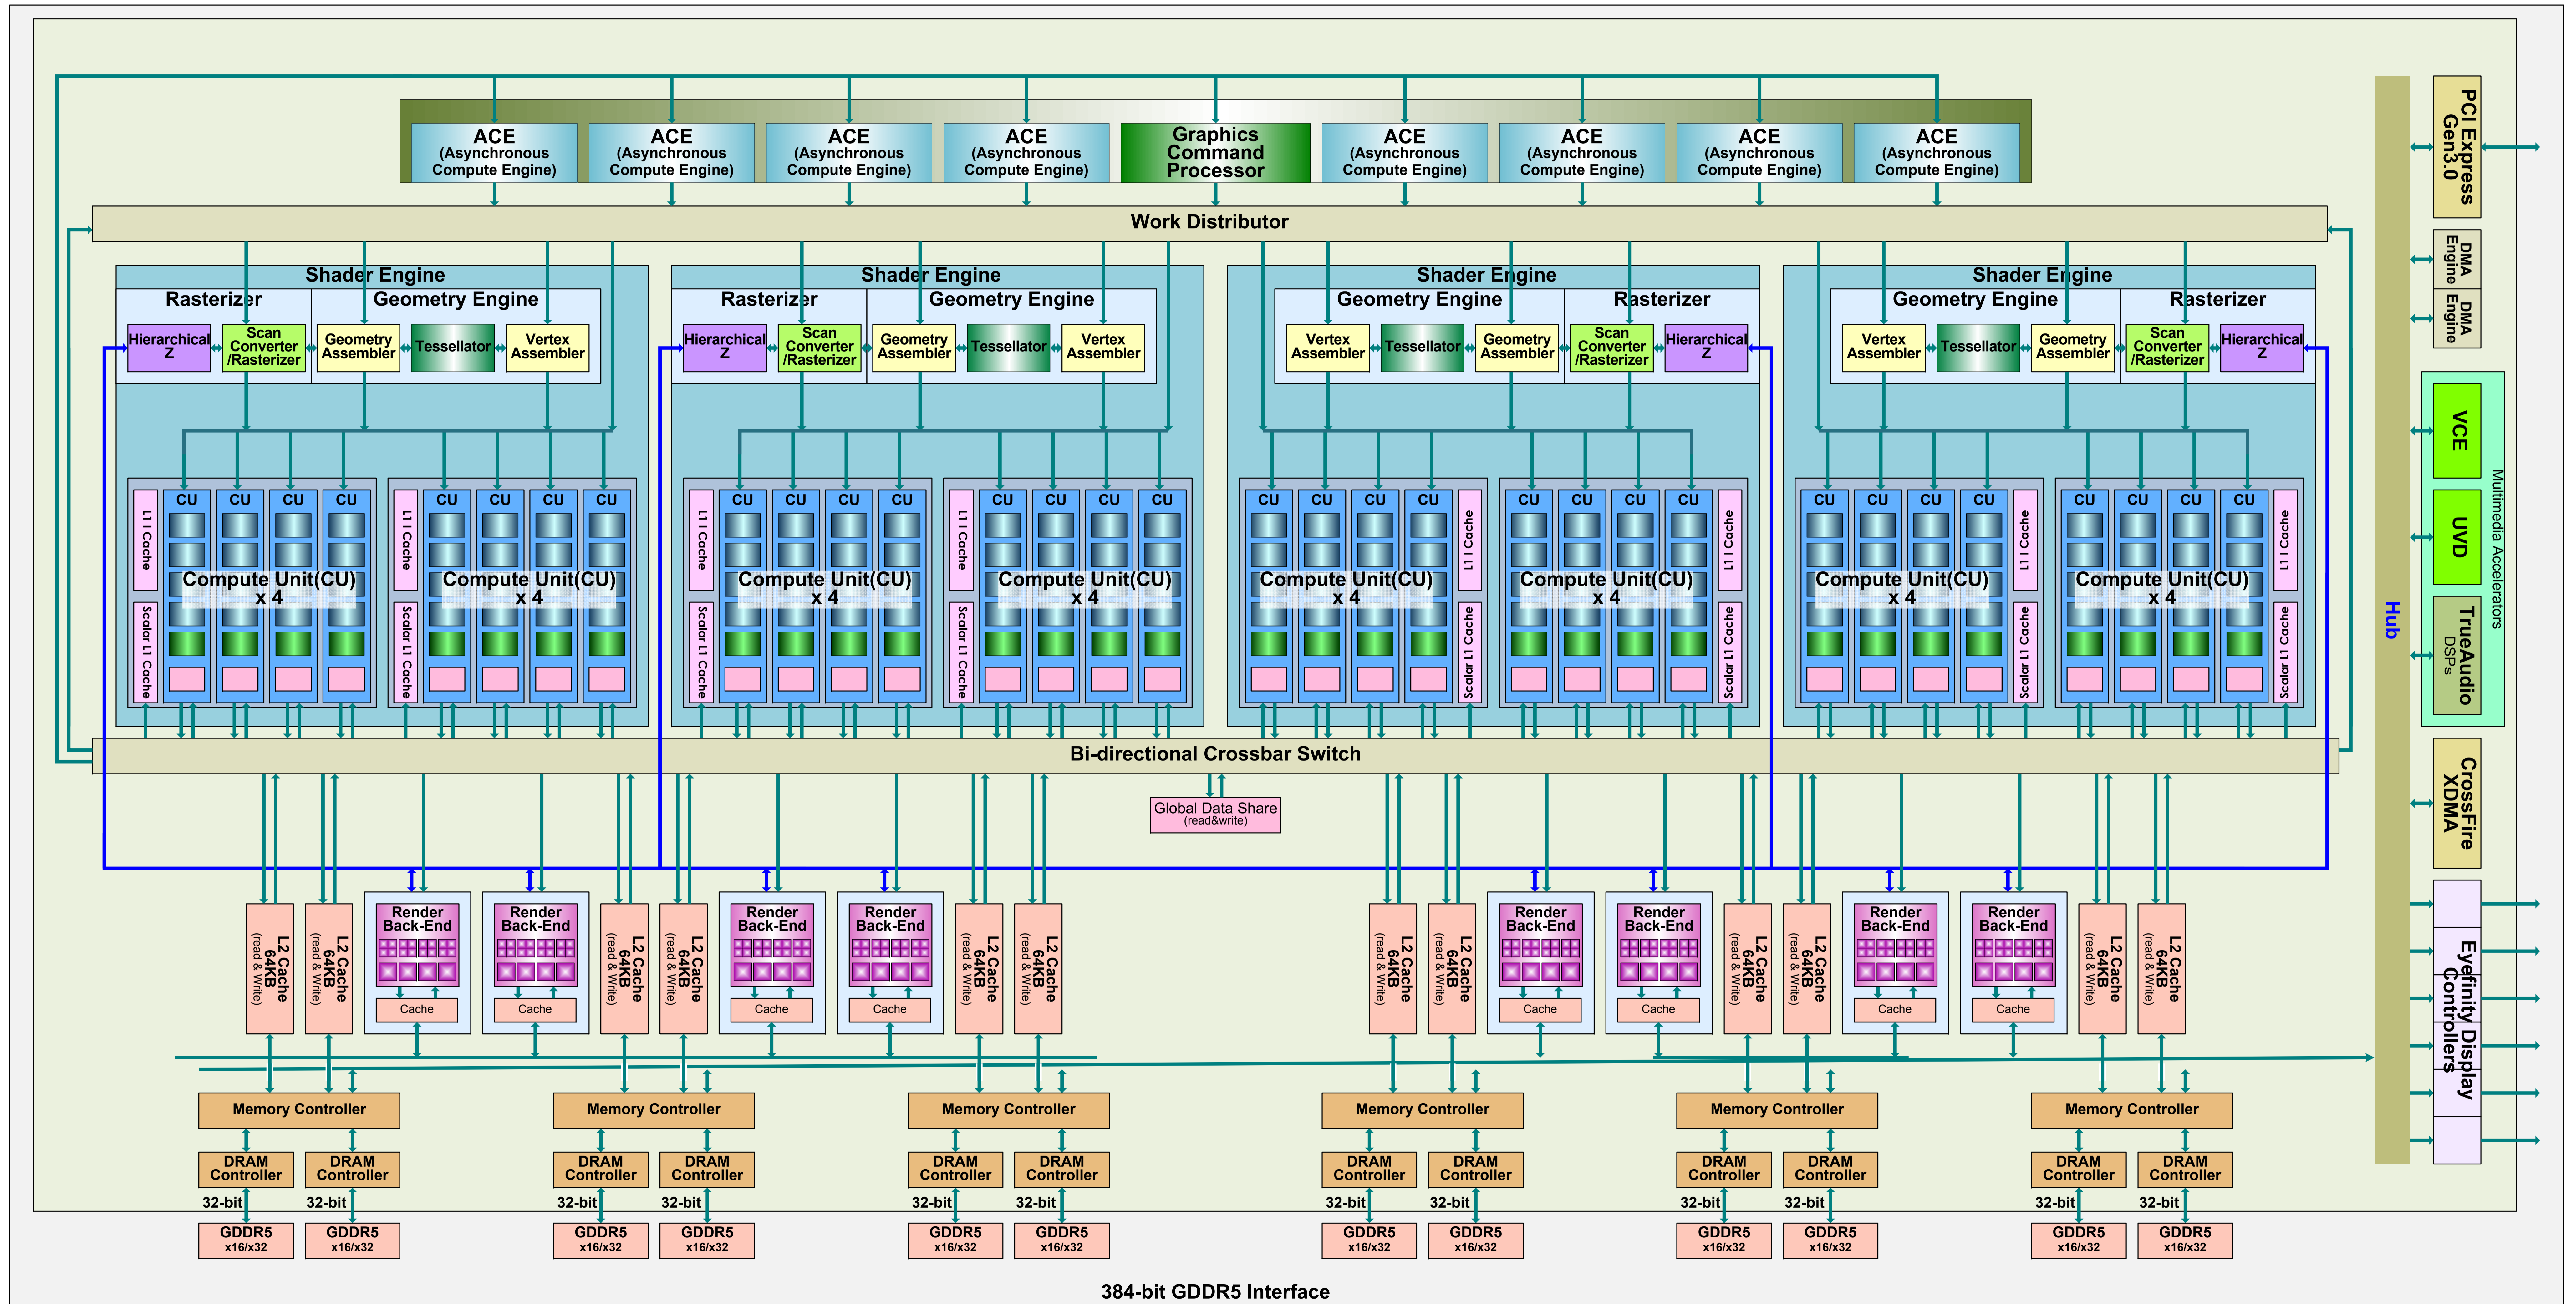

AMD Tonga Full Configuration Overview

384-bit GDDR5 Interface