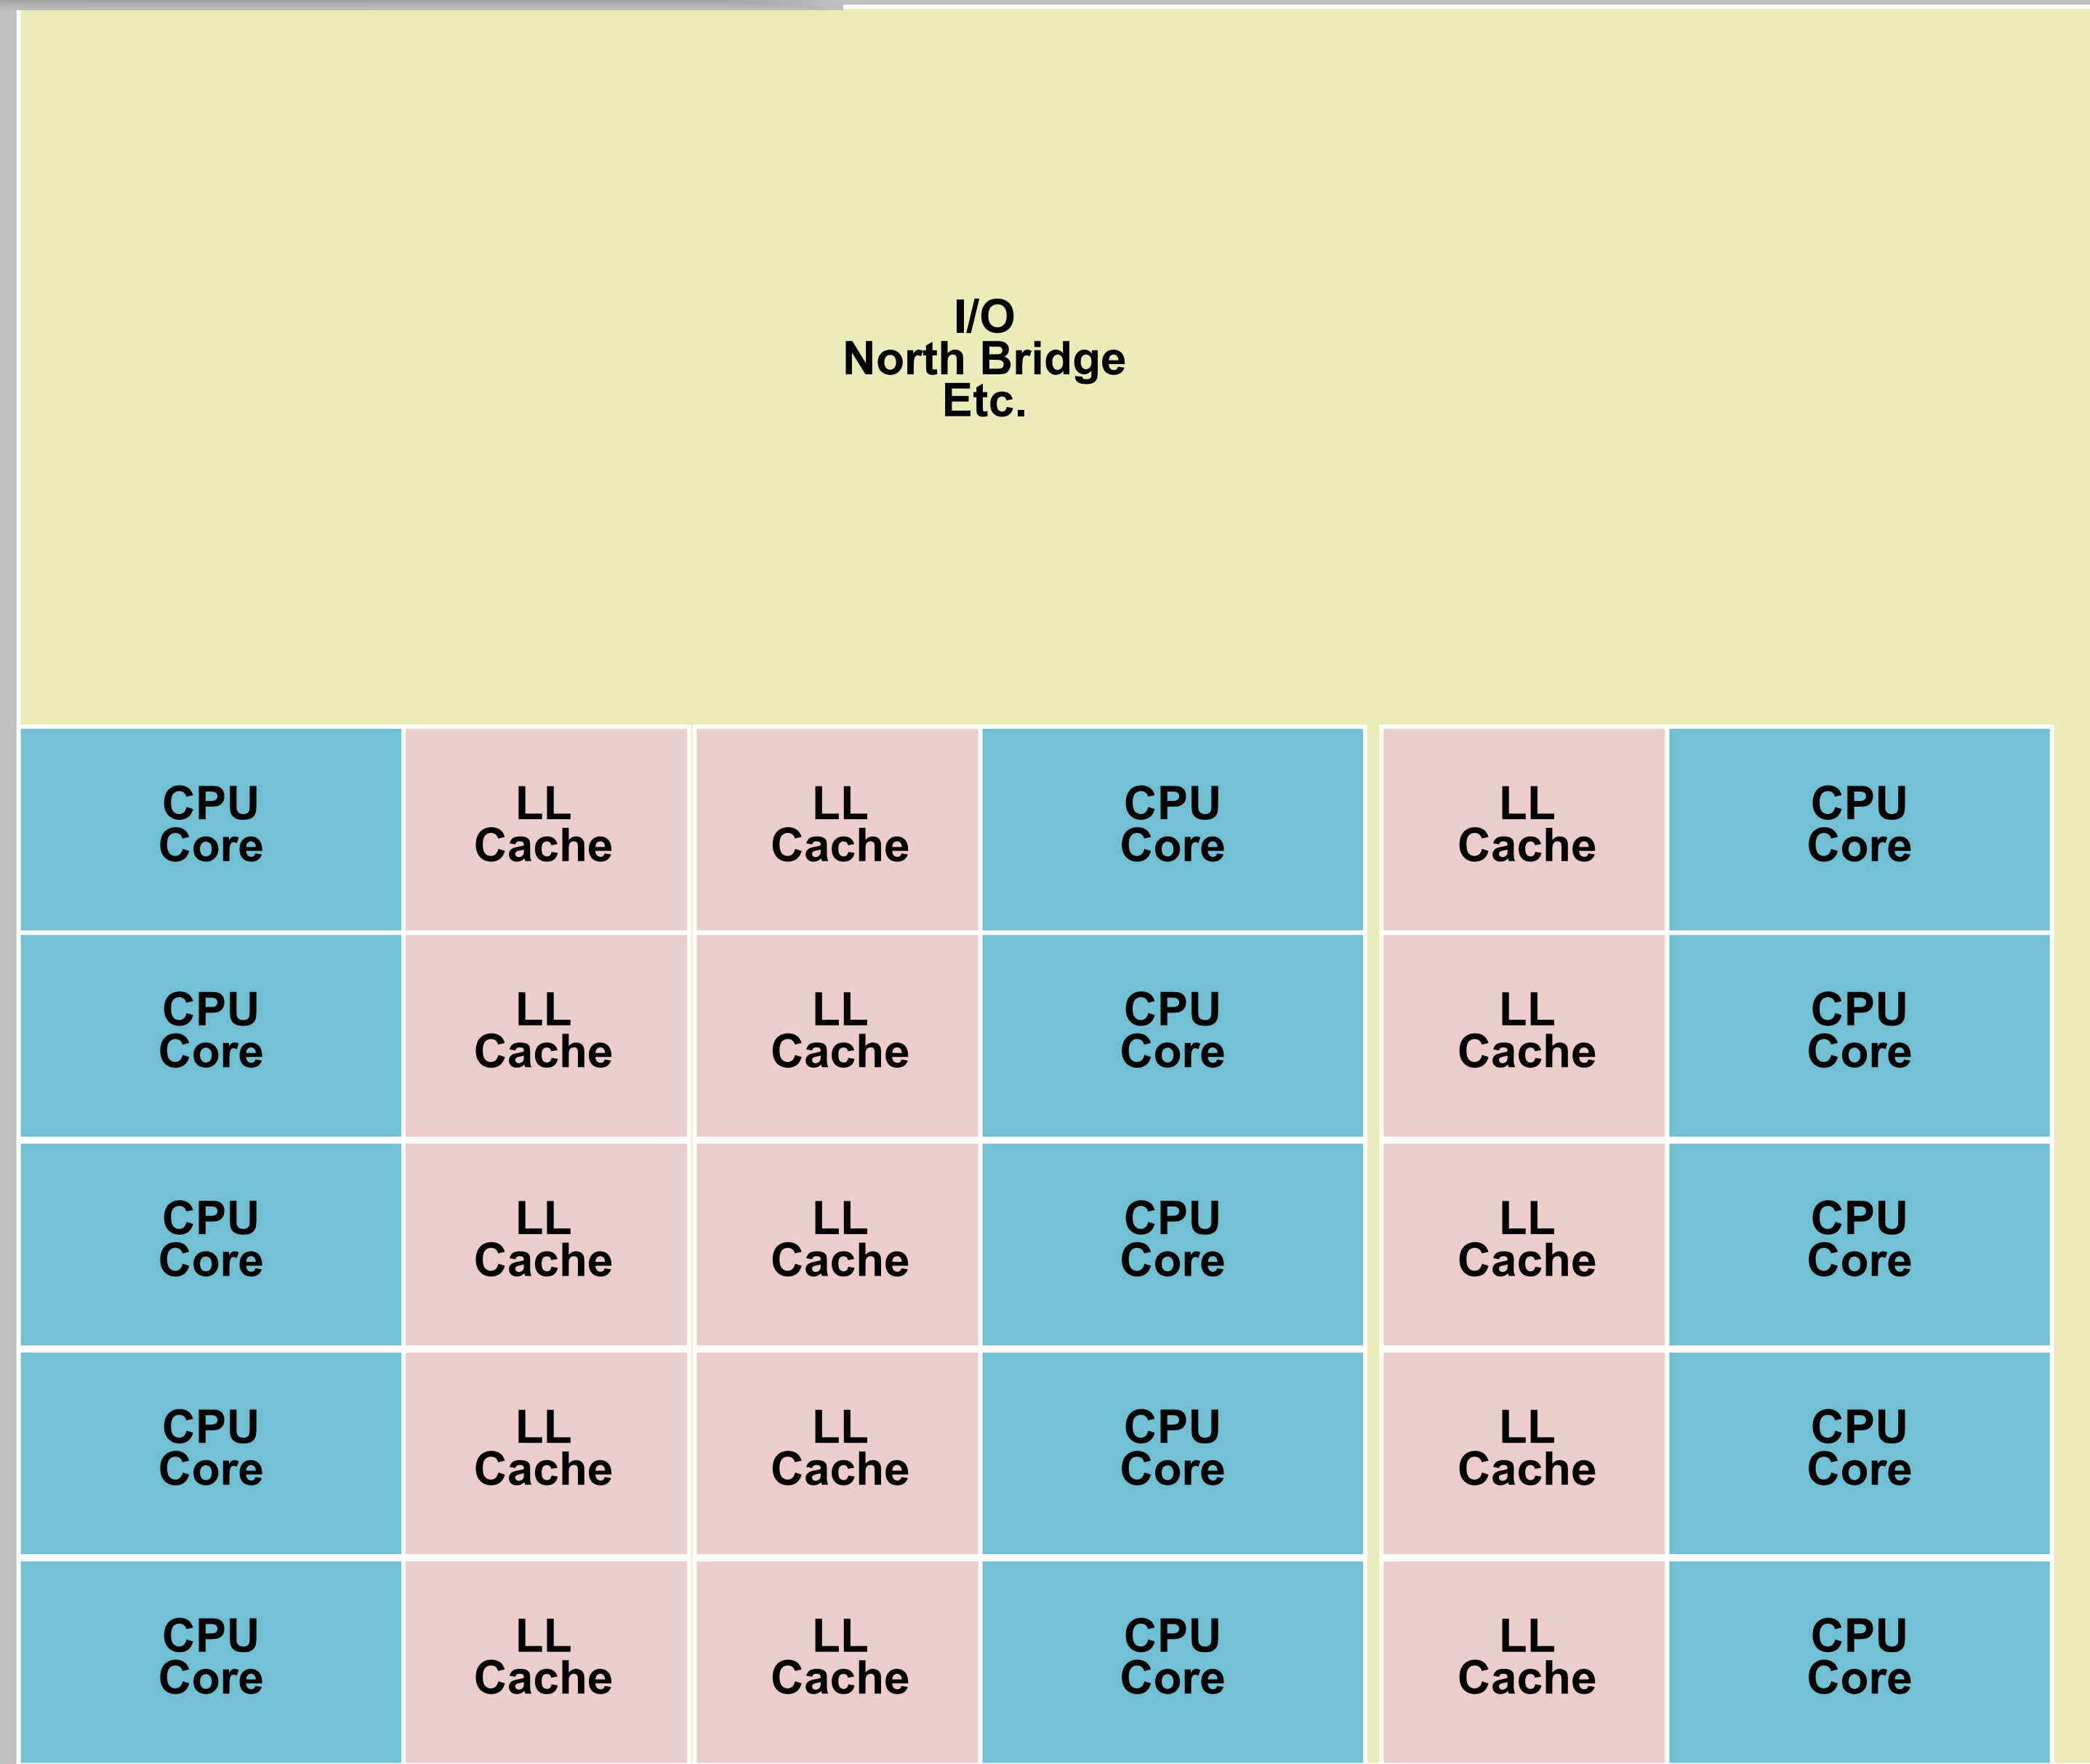

IvyTown vs. Westmere-EX

IvyTown 15Cores @ 22nm

Westmere-EX 10Cores @ 32nm