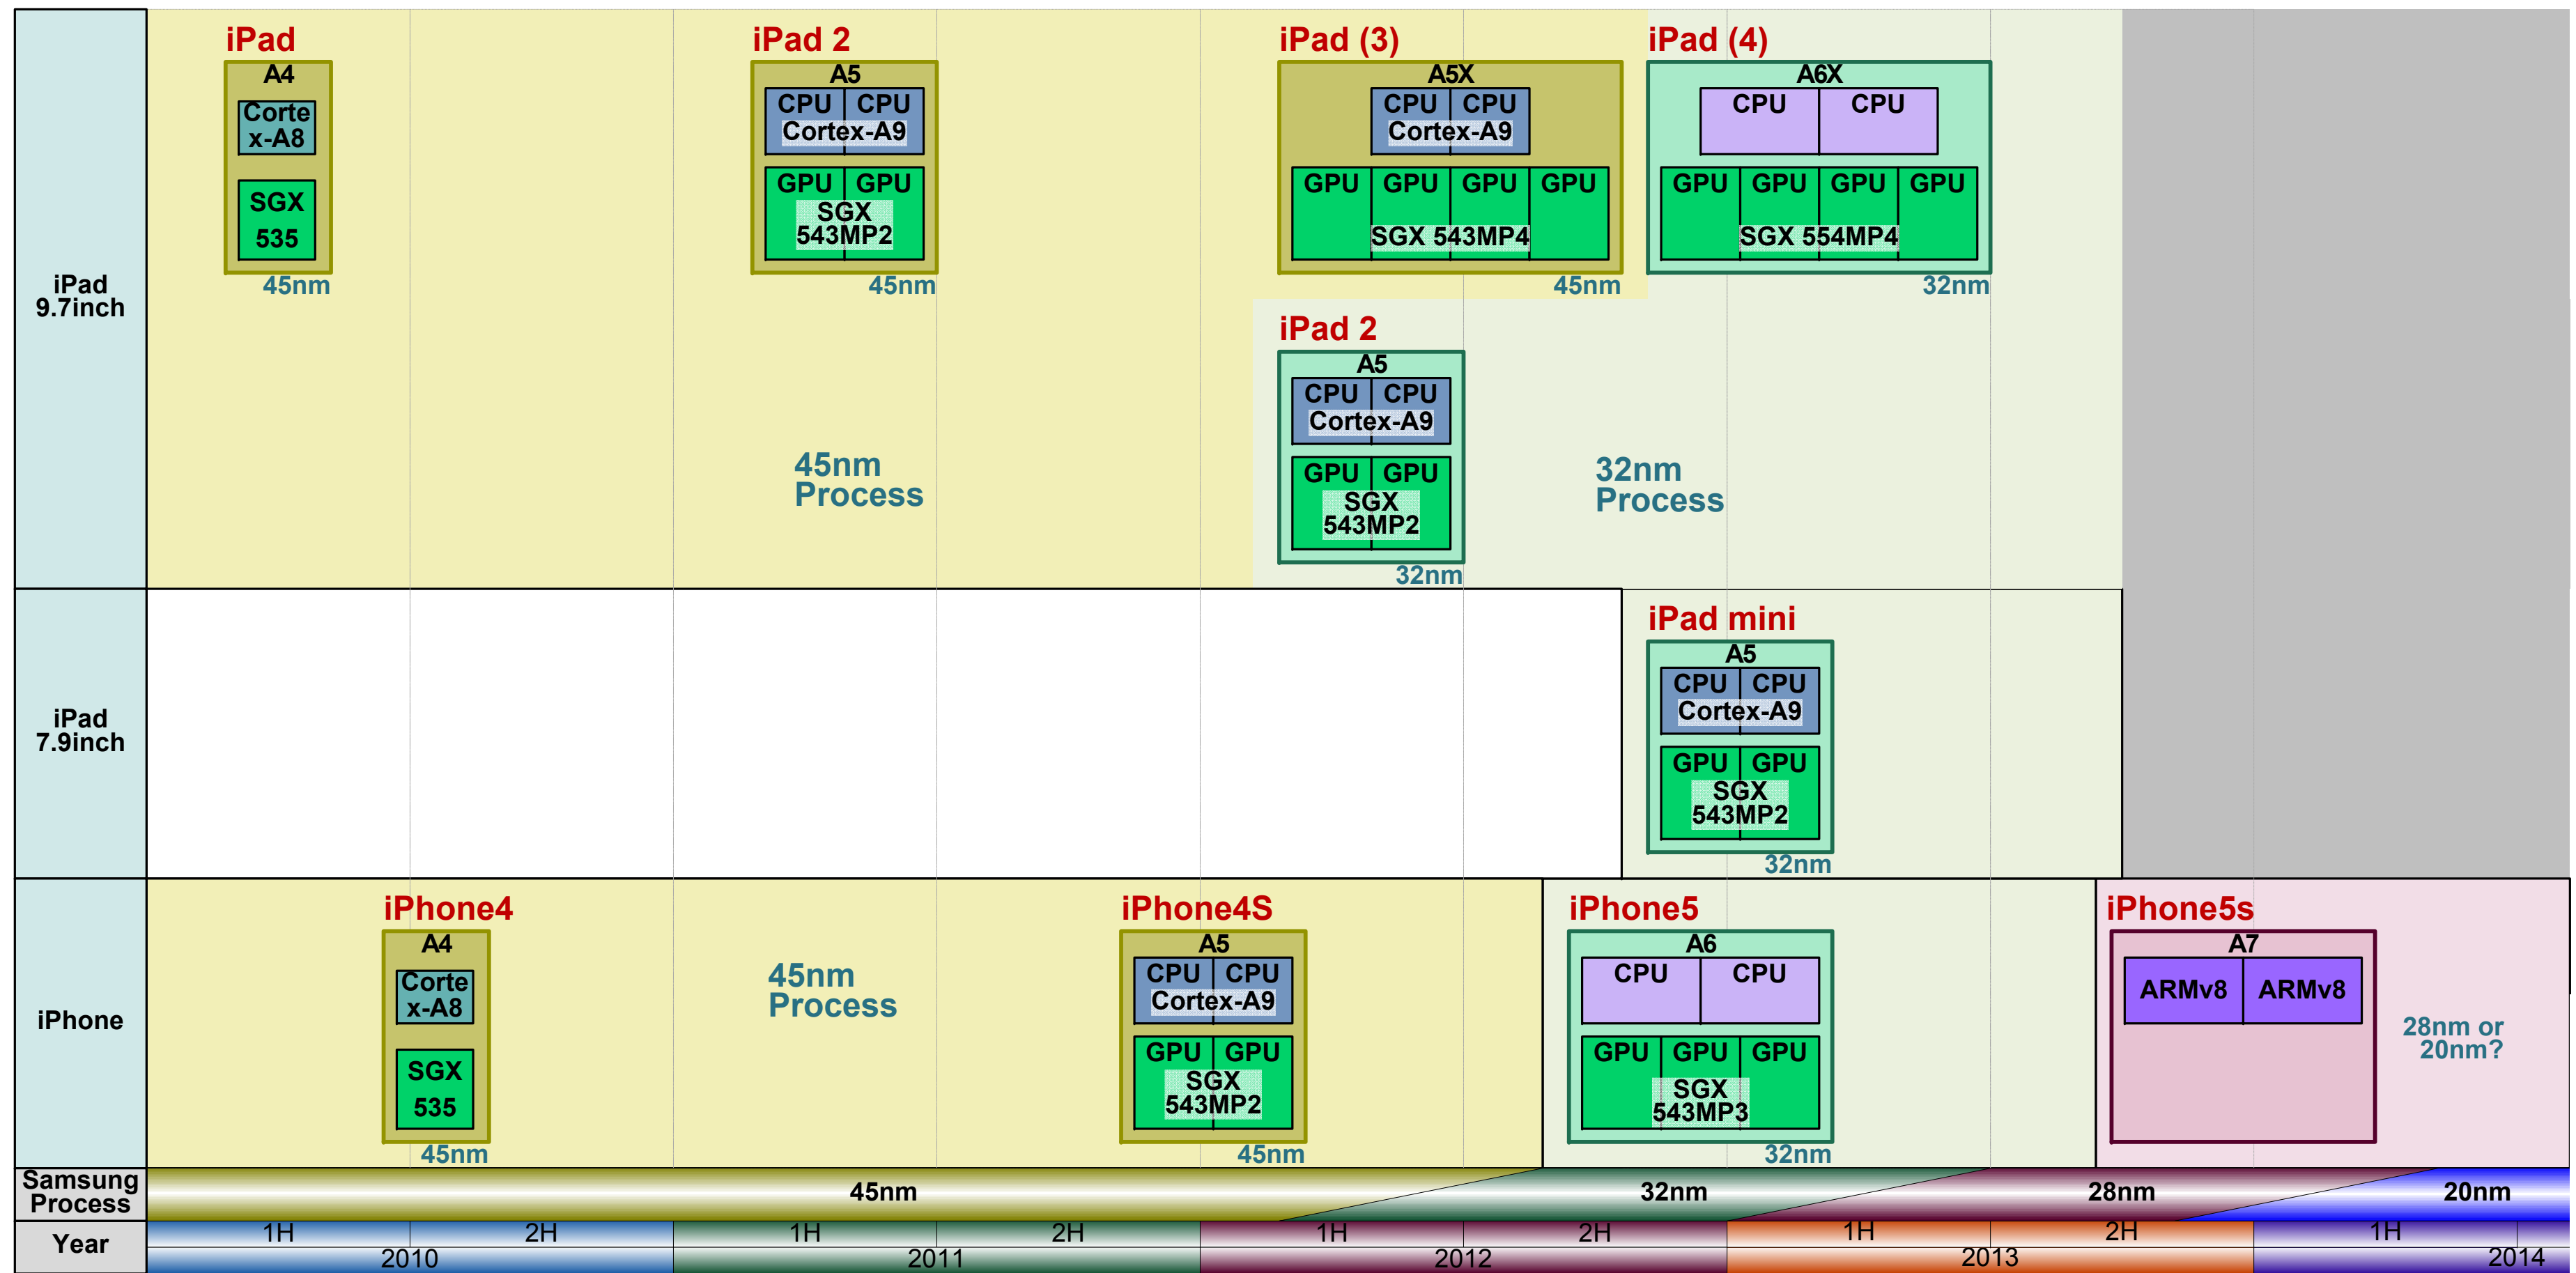

Apple Ax Series and iPad/iPhone

45nm
32nm
28nm
Cortex-A8
Cortex-A9
Swift
ARMv8