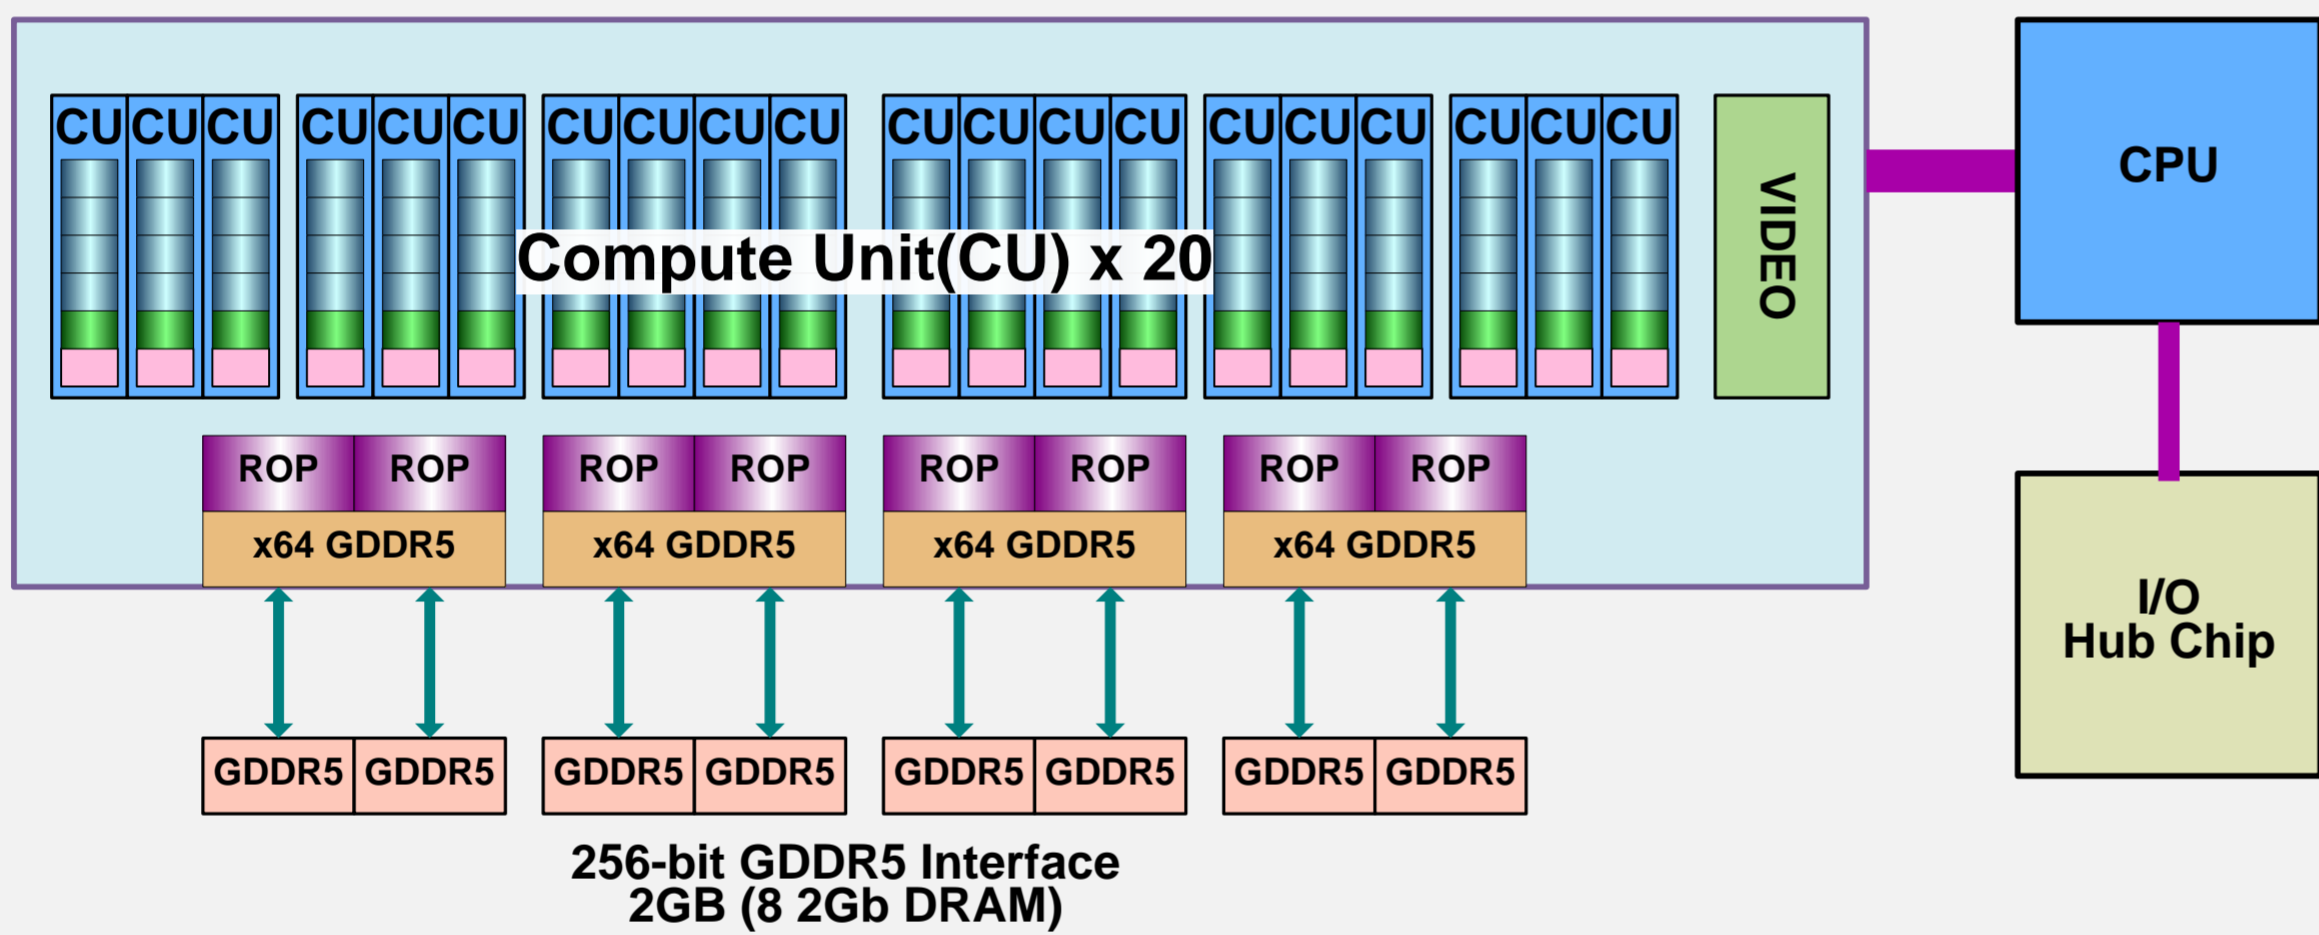

PS4 vs. AMD GPU (Estimate)

PlayStation 4(PS4)

Core	18 Compute Units
	1152 MADs
	800MHz?
Tex/ROP	1.84 TFLOPS
	72 Tex Units
	57.6GTexel/sec
Memory	32 ROPs?
	x256 GDDR5 I/F
	5.5GT/sec Memory Rate
	176GB/sec
	8GB Memory

Radeon HD 7870 (Pitcairn)

Core	20 Compute Units
	1280 MADs
	1000MHz
Tex/ROP	2.56 TFLOPS
	80 Tex Units
	80GTexel/sec
Memory	32 ROPs
	x256 GDDR5 I/F
	4.8GT/sec Memory Rate
	153.6GB/sec
	2GB Memory

Radeon HD 7850 (Pitcairn)

Core	16 Compute Units
	1024 MADs
	860MHz
Tex/ROP	1.76 TFLOPS
	64 Tex Units
	55GTexel/sec
Memory	32 ROPs
	x256 GDDR5 I/F
	4.8GT/sec Memory Rate
	153.6GB/sec
	2GB Memory