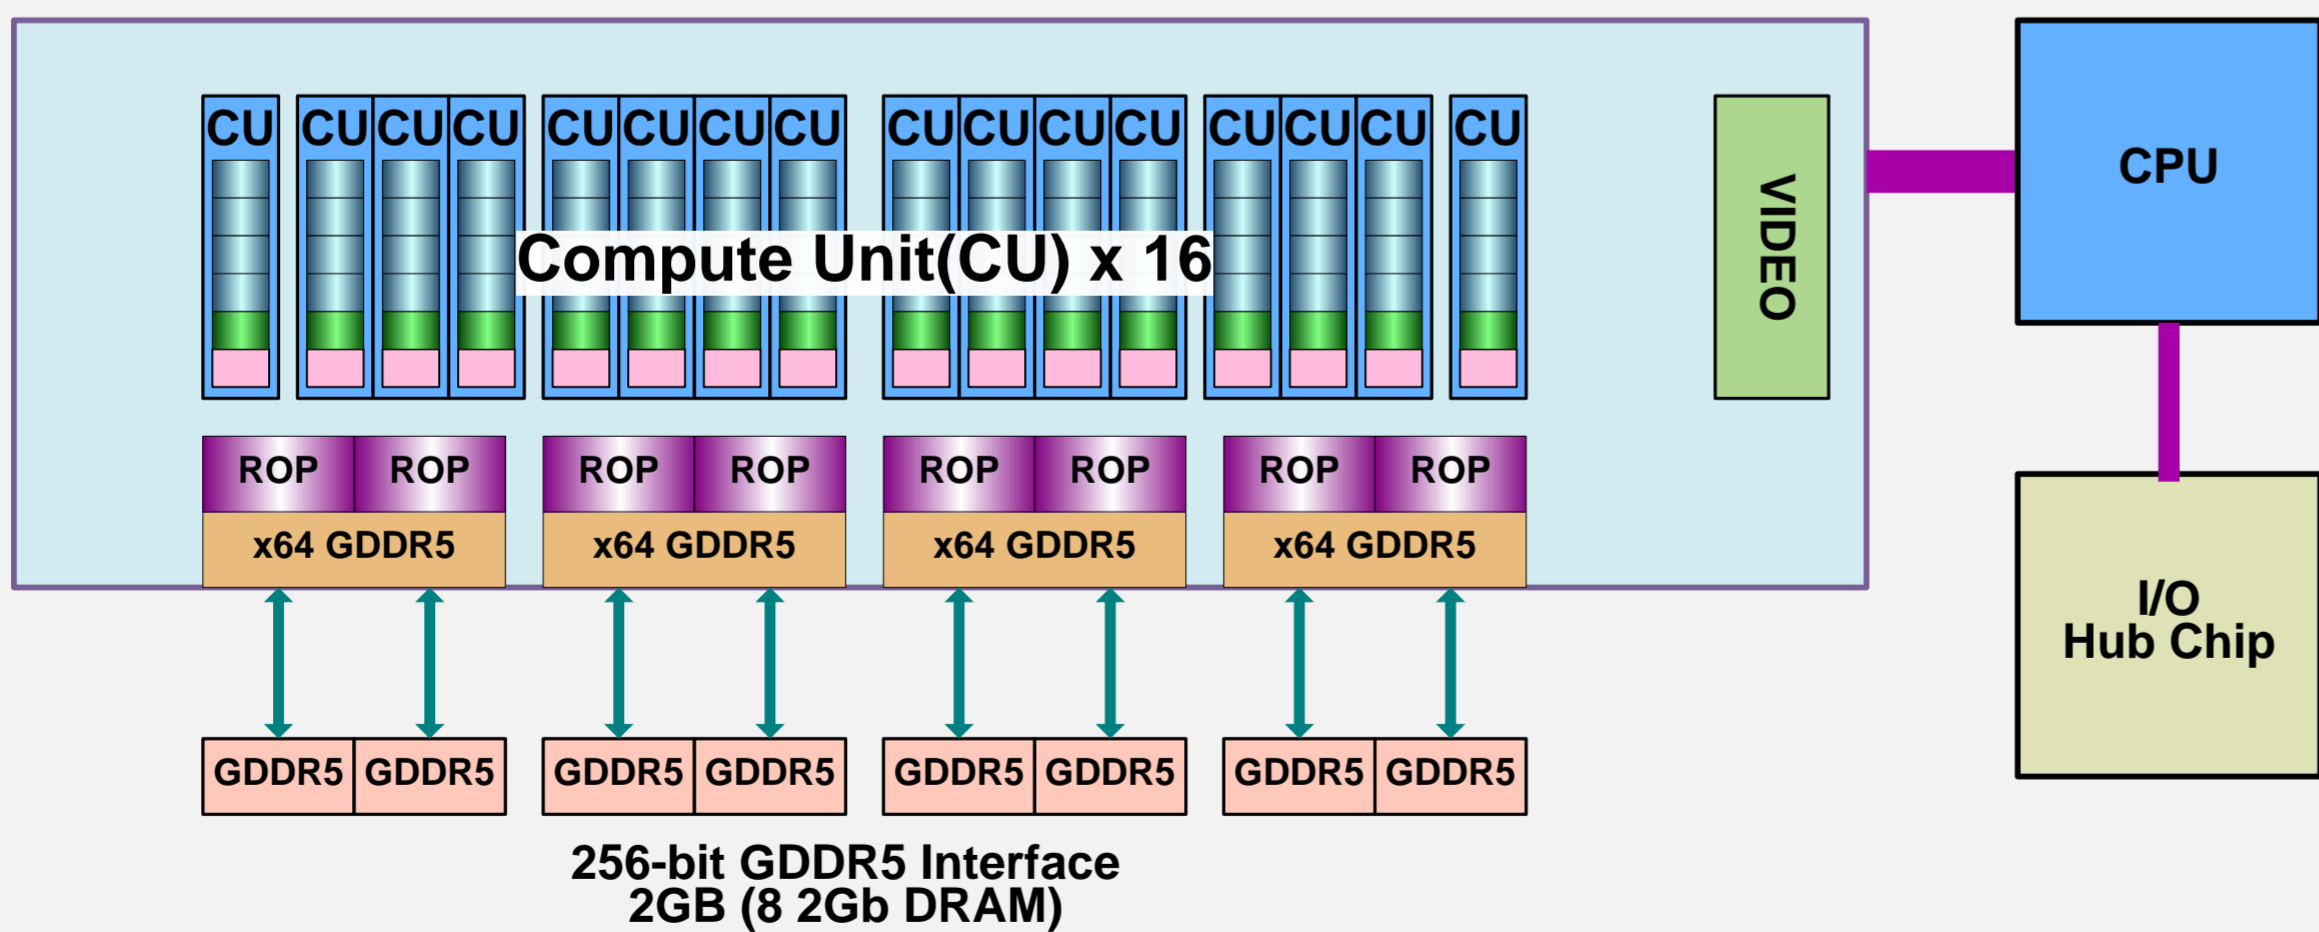

PS4 vs. AMD GPU (Estimate)

PlayStation 4(PS4)

Core	18 Compute Units
	1152 MADs
	800MHz?
Tex/ROP	1.84 TFLOPS
	72 Tex Units
	57.6GTexel/sec
Memory	32 ROPs?
	x256 GDDR5 I/F
	5.5GT/sec Memory Rate
	176GB/sec
	8GB Memory

Radeon HD 7870 (Pitcairn)

Core	20 Compute Units
	1280 MADs
	1000MHz
Tex/ROP	2.56 TFLOPS
	80 Tex Units
	80GTexel/sec
Memory	32 ROPs
	x256 GDDR5 I/F
	4.8GT/sec Memory Rate
	153.6GB/sec
	2GB Memory

Radeon HD 7850 (Pitcairn)