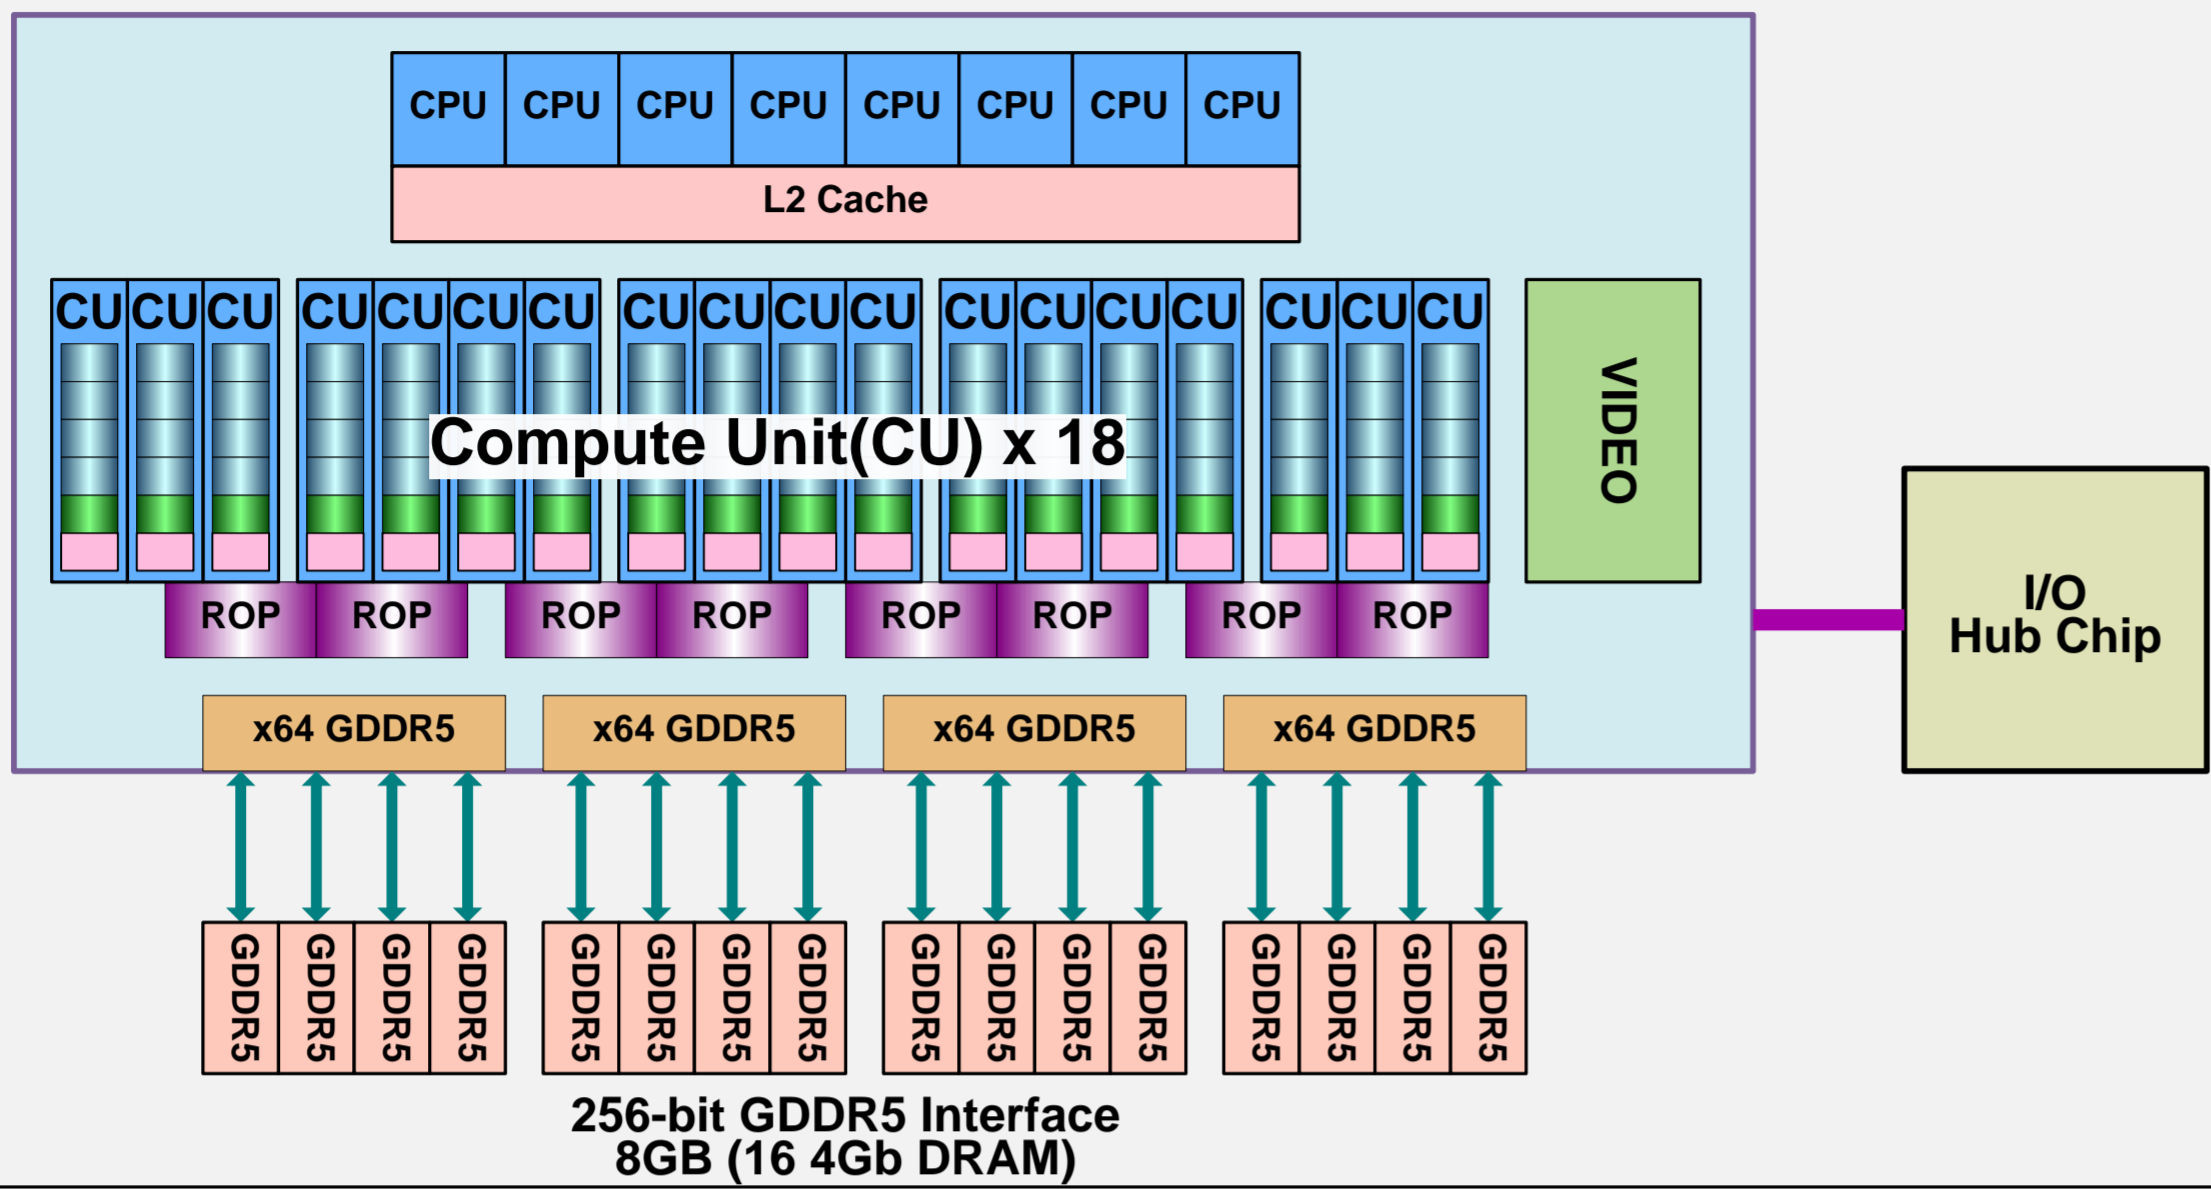

PS4 vs. AMD GPU (Estimate)

PlayStation 4(PS4)

Core	18 Compute Units
	1152 MADs
	800MHz?
Tex/ROP	1.84 TFLOPS
	72 Tex Units
	57.6GTexel/sec
Memory	32 ROPs?
	x256 GDDR5 I/F
	5.5GT/sec Memory Rate
	176GB/sec
	8GB Memory

Radeon HD 7870 (Pitcairn)

Core	20 Compute Units
	1280 MADs
	1000MHz
Tex/ROP	2.56 TFLOPS
	80 Tex Units
	80GTexel/sec
Memory	32 ROPs
	x256 GDDR5 I/F
	4.8GT/sec Memory Rate
	153.6GB/sec
	2GB Memory

Radeon HD 7850 (Pitcairn)

Core	16 Compute Units
	1024 MADs
	860MHz
Tex/ROP	1.76 TFLOPS
	64 Tex Units
	55GTexel/sec
Memory	32 ROPs
	x256 GDDR5 I/F
	4.8GT/sec Memory Rate
	153.6GB/sec
	2GB Memory