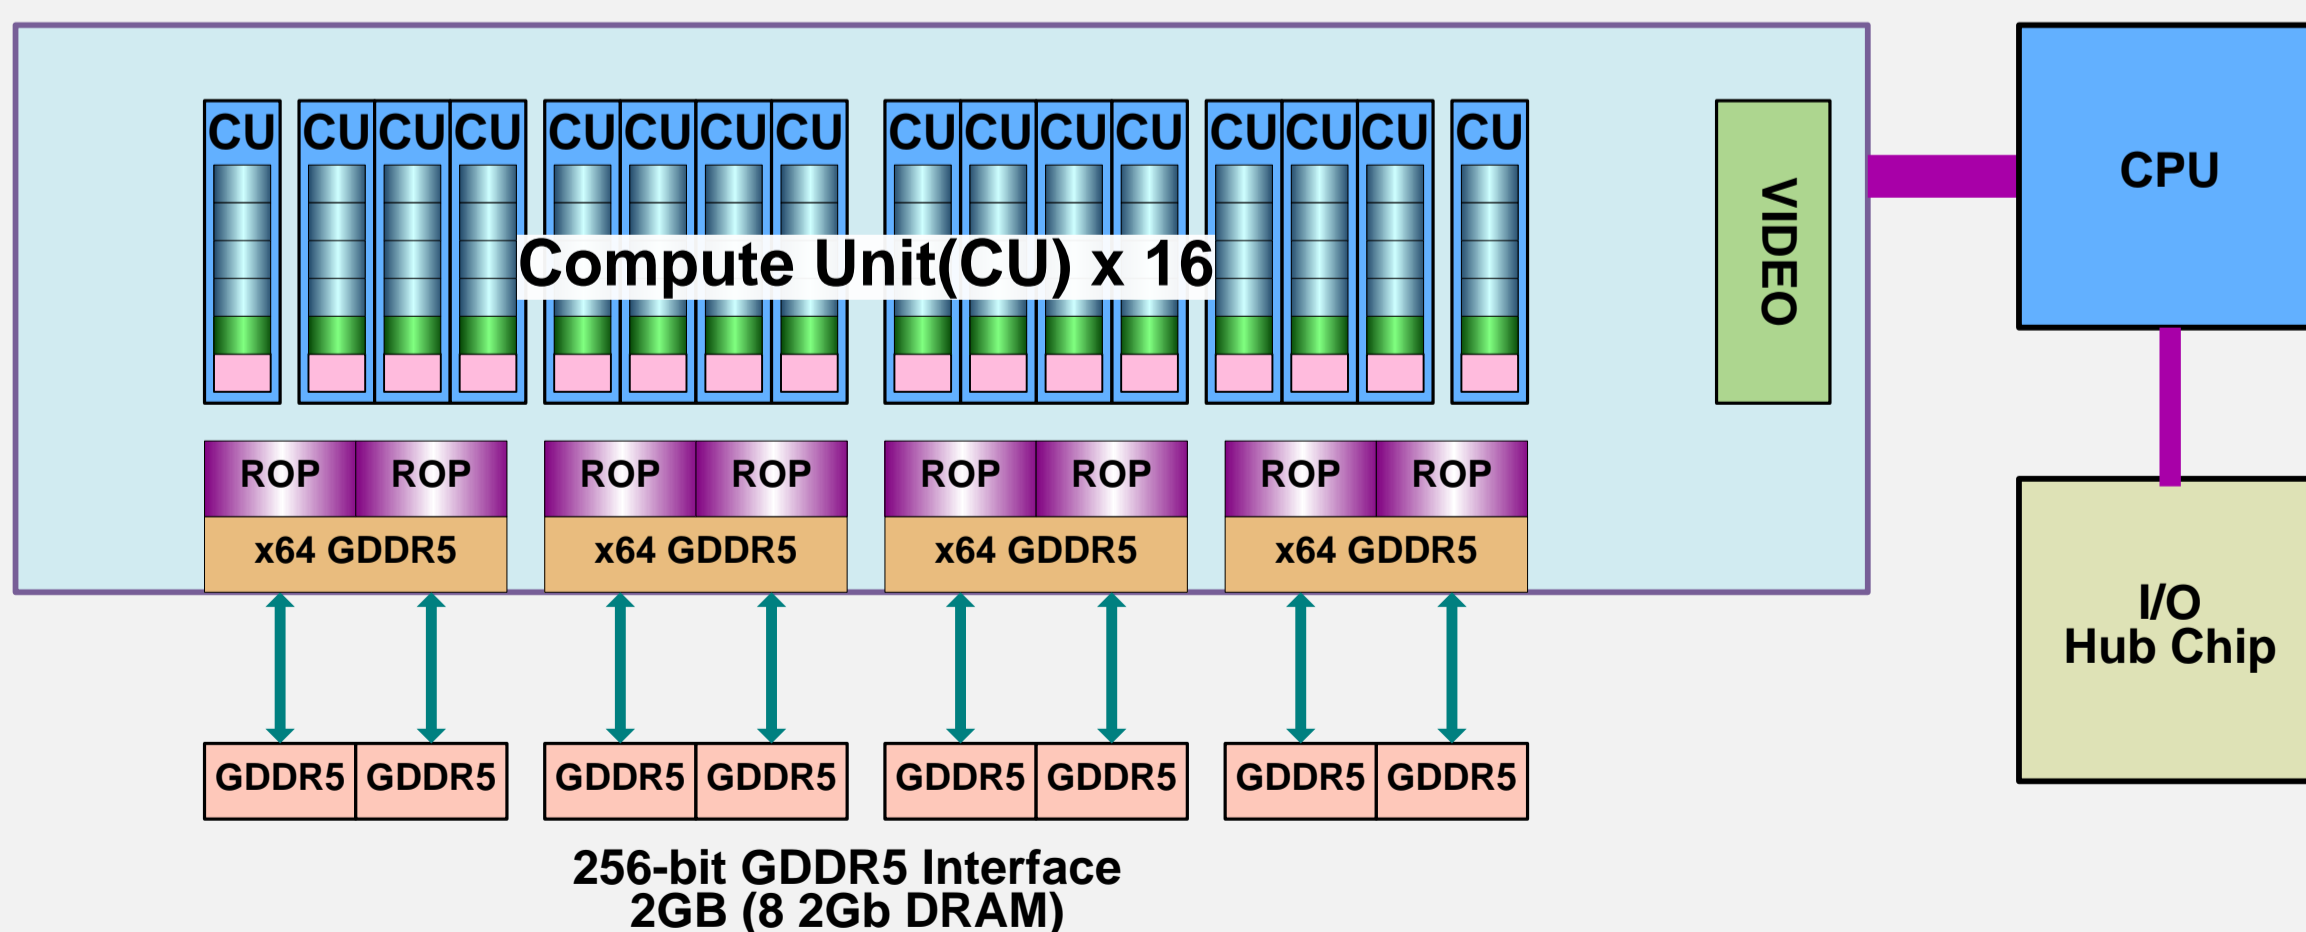

PS4 vs. AMD GPU (Estimate)

PlayStation 4(PS4)

Core	18 Compute Units
	1152 MADs
	800MHz?
Tex/ROP	1.84 TFLOPS
	72 Tex Units
	57.6GTexel/sec
Memory	32 ROPs?
	x256 GDDR5 I/F
	5.5GT/sec Memory Rate
	176GB/sec
	8GB Memory

Radeon HD 7870 (Pitcairn)

Core	20 Compute Units
	1280 MADs
	1000MHz
Tex/ROP	2.56 TFLOPS
	80 Tex Units
	80GTexel/sec
Memory	32 ROPs
	x256 GDDR5 I/F
	4.8GT/sec Memory Rate
	153.6GB/sec
	2GB Memory

Radeon HD 7850 (Pitcairn)

Core	16 Compute Units
	1024 MADs
	860MHz
Tex/ROP	1.76 TFLOPS
	64 Tex Units
	55GTexel/sec
Memory	32 ROPs
	x256 GDDR5 I/F
	4.8GT/sec Memory Rate
	153.6GB/sec
	2GB Memory