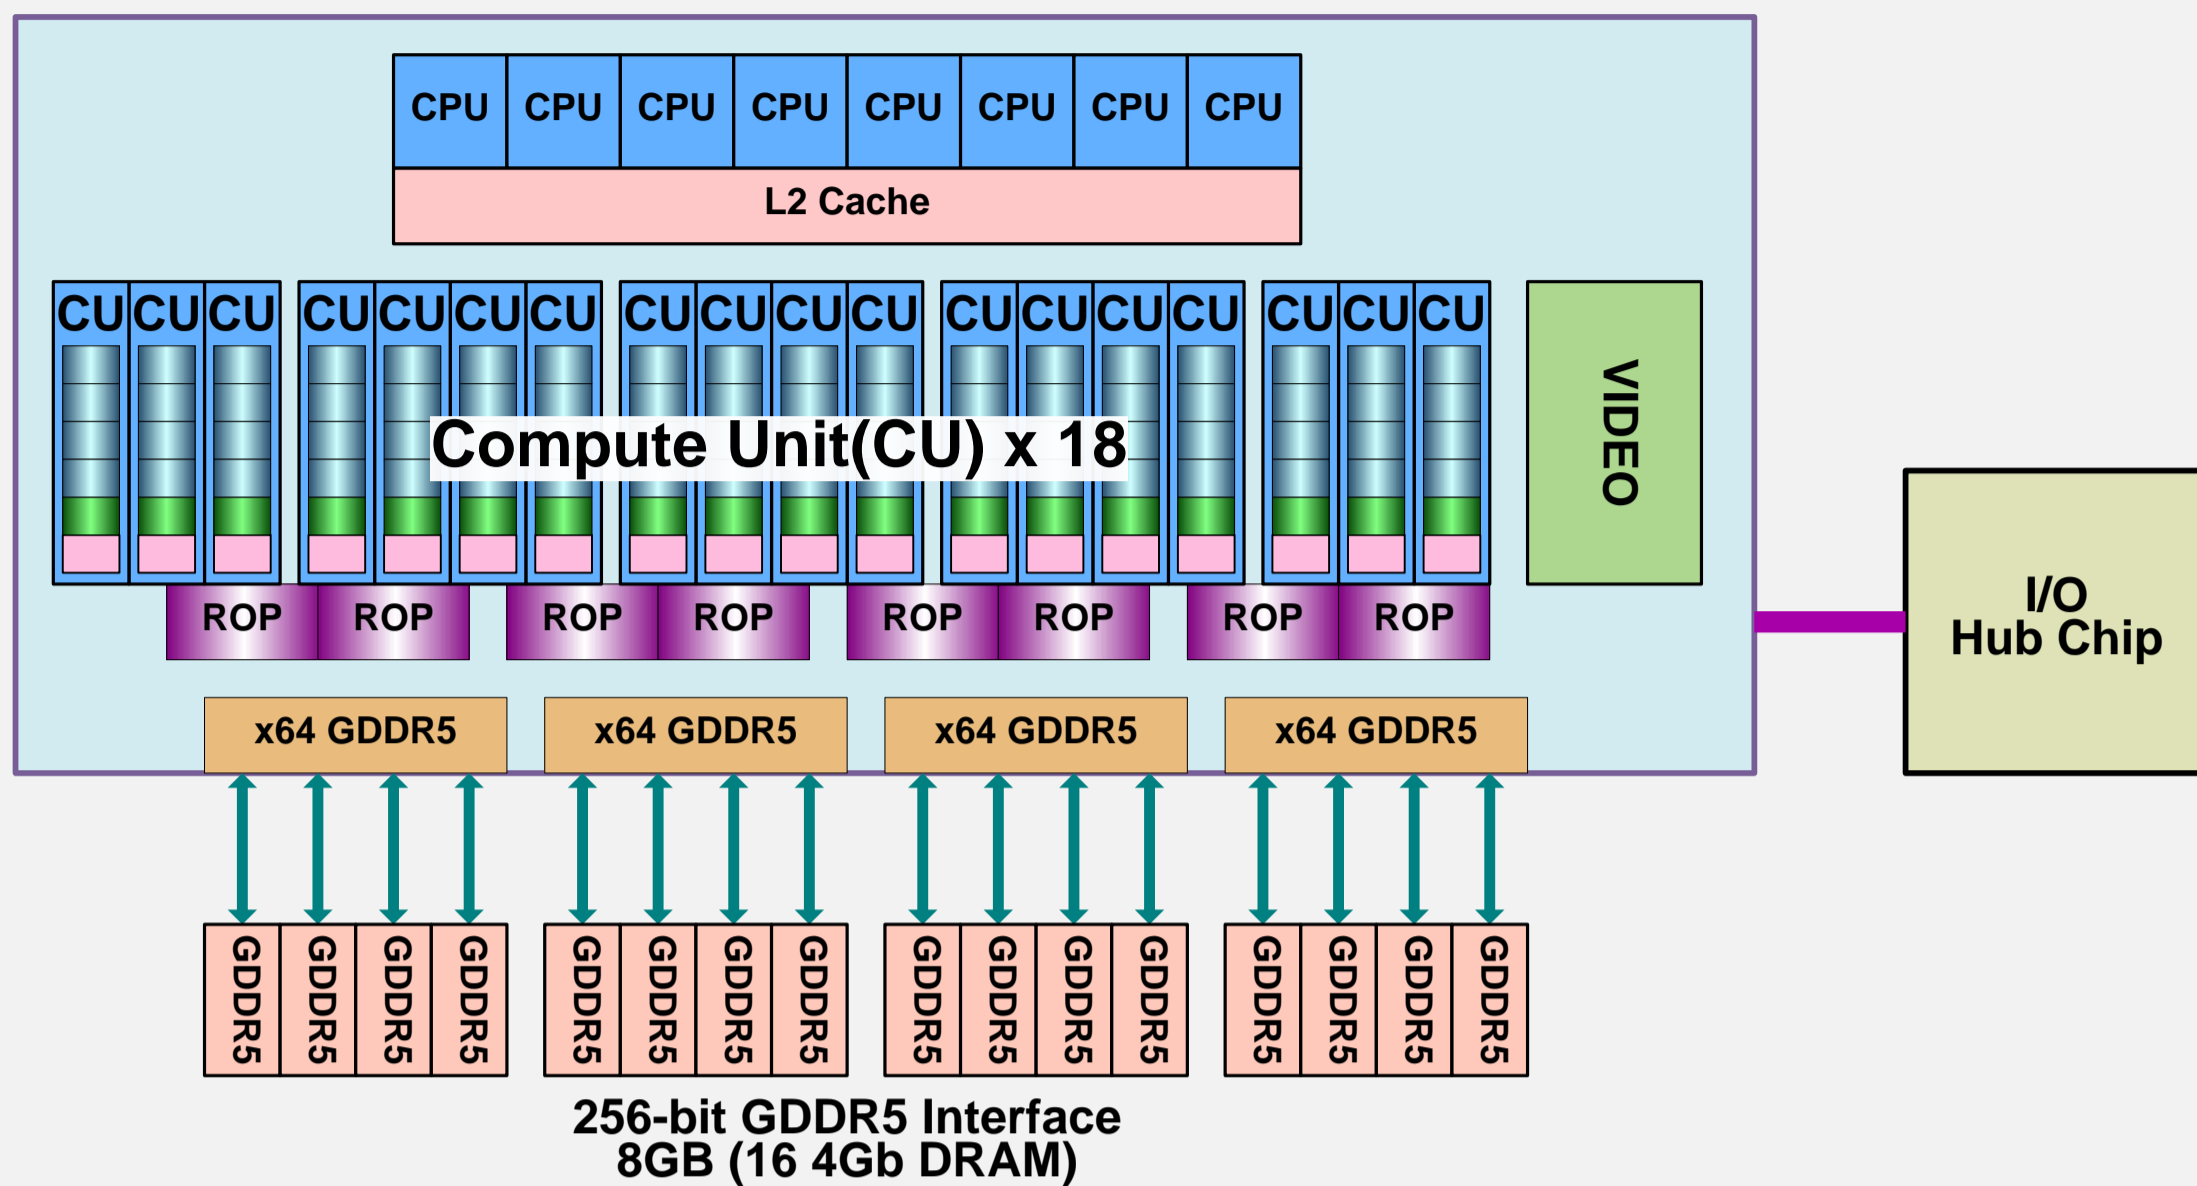

PS4 vs. AMD GPU (Estimate)

PlayStation 4(PS4)

Core	18 Compute Units
	1152 MADs
	800MHz?
Tex/ROP	1.84 TFLOPS
	72 Tex Units
	57.6GTexel/sec
Memory	32 ROPs?
	x256 GDDR5 I/F
	5.5GT/sec Memory Rate
	176GB/sec
	8GB Memory

Radeon HD 7870 (Pitcairn)

Core	20 Compute Units
	1280 MADs
	1000MHz
Tex/ROP	2.56 TFLOPS
	80 Tex Units
	80GTexel/sec
Memory	32 ROPs
	x256 GDDR5 I/F
	4.8GT/sec Memory Rate
	153.6GB/sec
	2GB Memory

Radeon HD 7850 (Pitcairn)

Core	16 Compute Units
	1024 MADs
	860MHz
Tex/ROP	1.76 TFLOPS
	64 Tex Units
	55GTexel/sec
Memory	32 ROPs
	x256 GDDR5 I/F
	4.8GT/sec Memory Rate
	153.6GB/sec
	2GB Memory