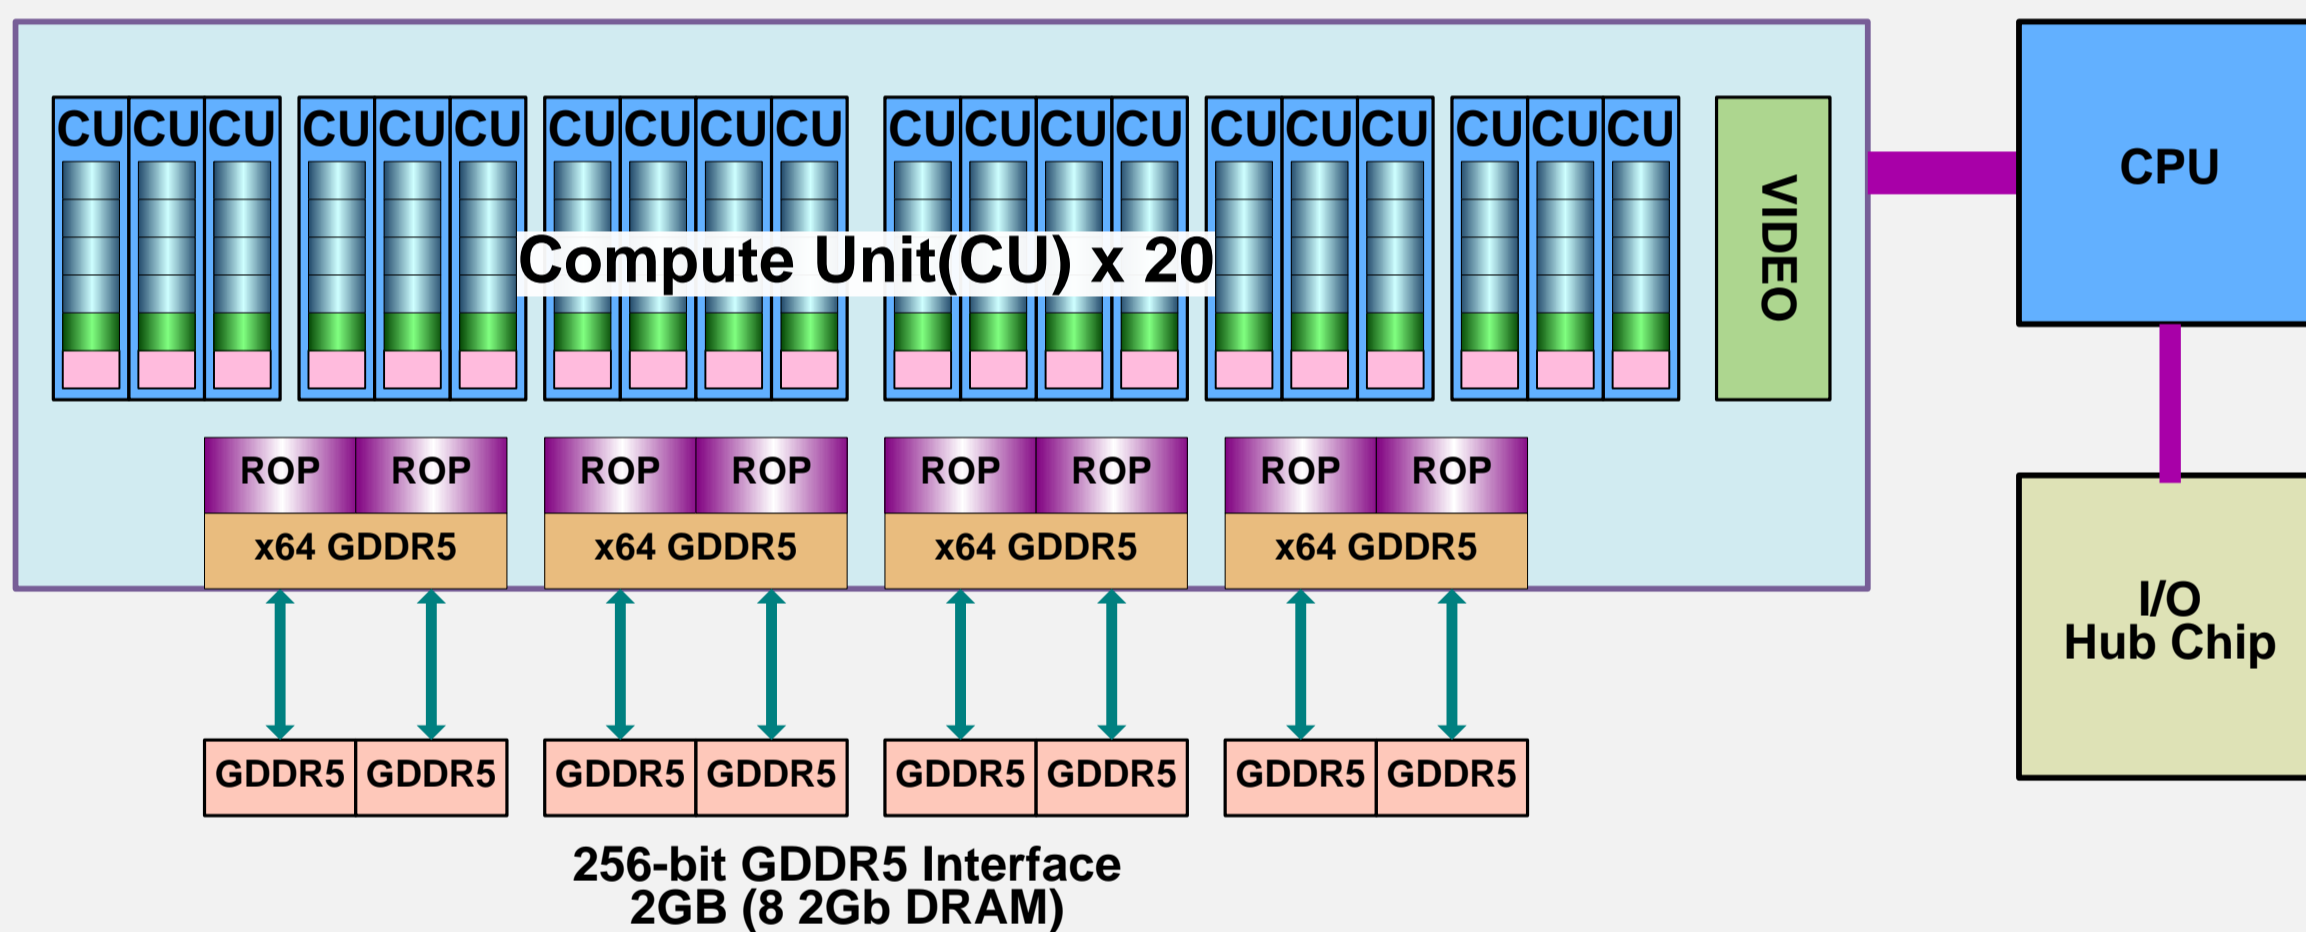

PS4 vs. AMD GPU (Estimate)

PlayStation 4(PS4)

Core	18 Compute Units
	1152 MADs
	800MHz?
Tex/ROP	1.84 TFLOPS
	72 Tex Units
	57.6GTexel/sec
Memory	32 ROPs?
	x256 GDDR5 I/F
	5.5GT/sec Memory Rate
	176GB/sec
	8GB Memory

Radeon HD 7870 (Pitcairn)

Core	20 Compute Units
	1280 MADs
	1000MHz
Tex/ROP	2.56 TFLOPS
	80 Tex Units
	80GTexel/sec
Memory	32 ROPs
	x256 GDDR5 I/F
	4.8GT/sec Memory Rate
	153.6GB/sec
	2GB Memory

Radeon HD 7850 (Pitcairn)

Core	16 Compute Units
	1024 MADs
	860MHz
Tex/ROP	1.76 TFLOPS
	64 Tex Units
	55GTexel/sec
Memory	32 ROPs
	x256 GDDR5 I/F
	4.8GT/sec Memory Rate
	153.6GB/sec
	2GB Memory