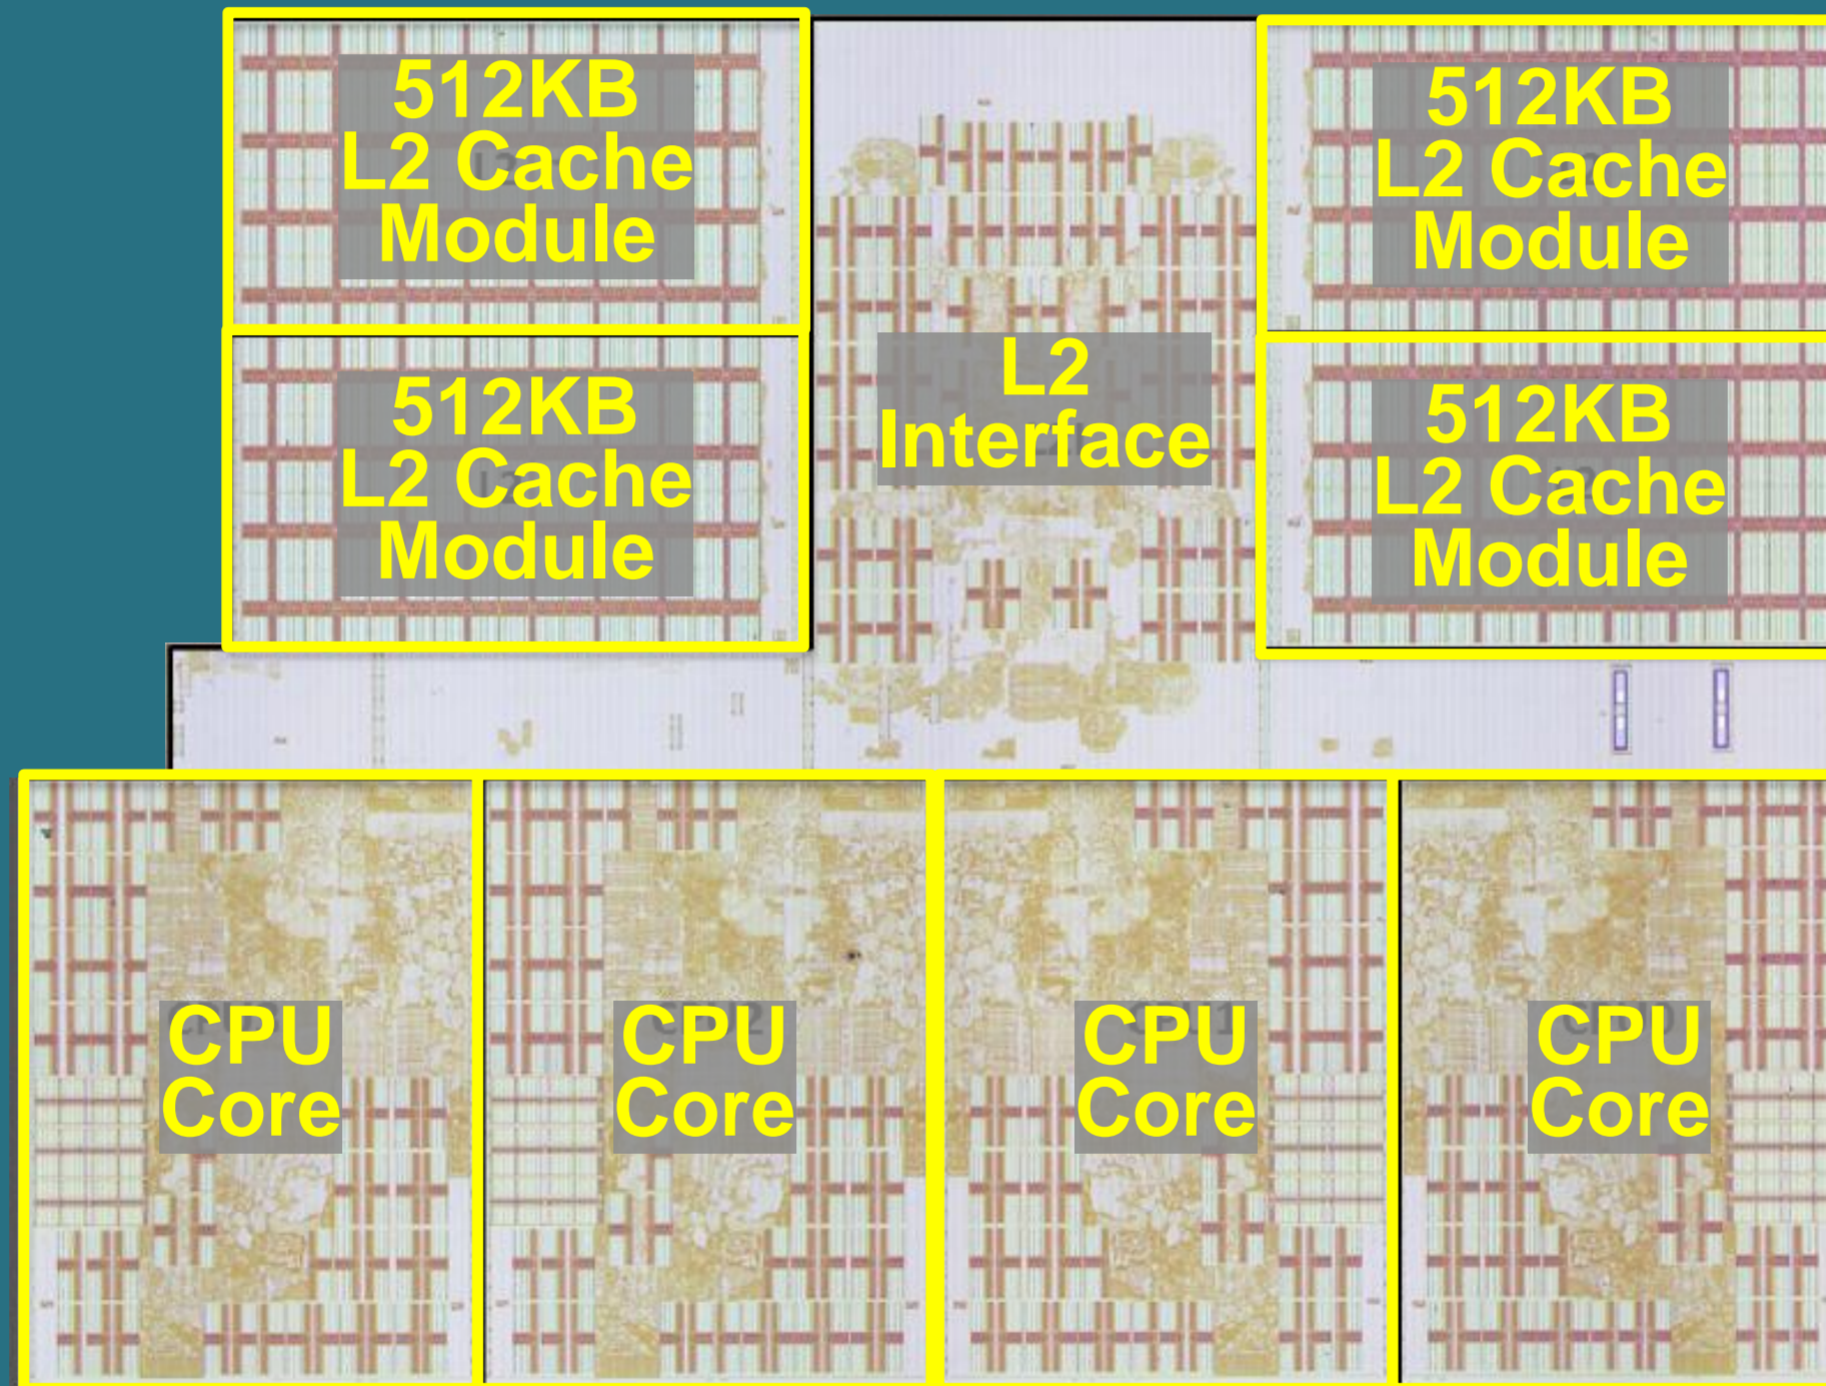

AMD Jaguar Compute Unit (4Core+2MB L2)

Copyright © 2013 Hiroshige Goto All rights reserved.