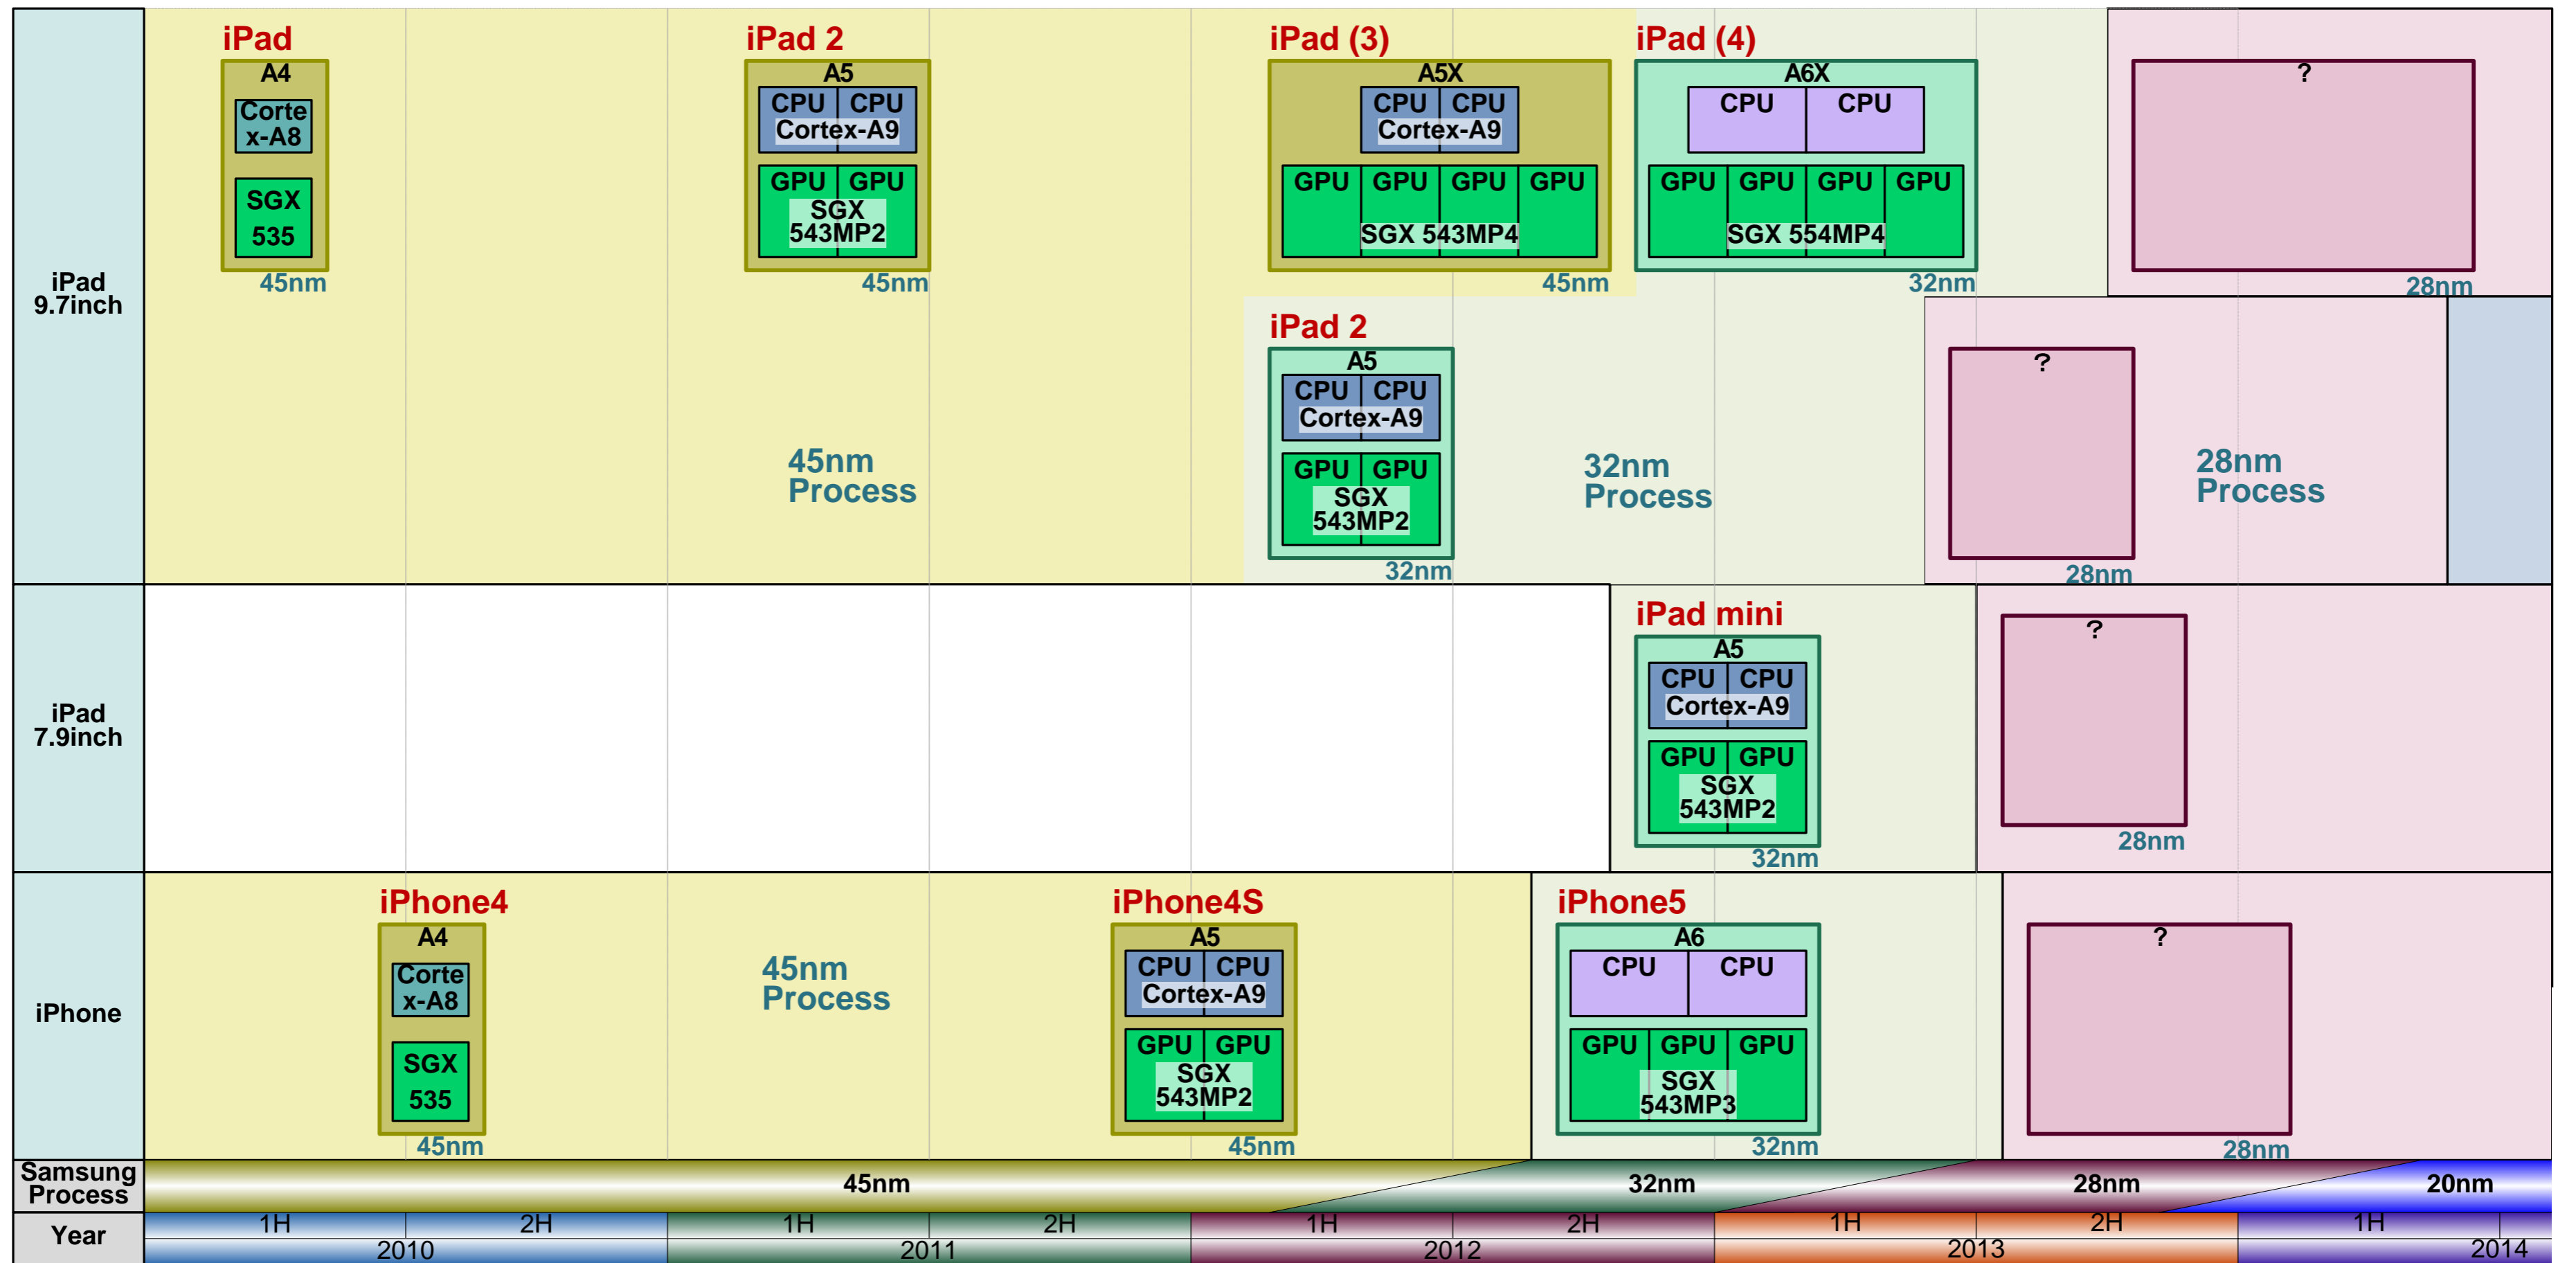

# Apple Ax Series and iPad/iPhone

45nm
32nm
28nm
Cortex-A8
Cortex-A9
New Core