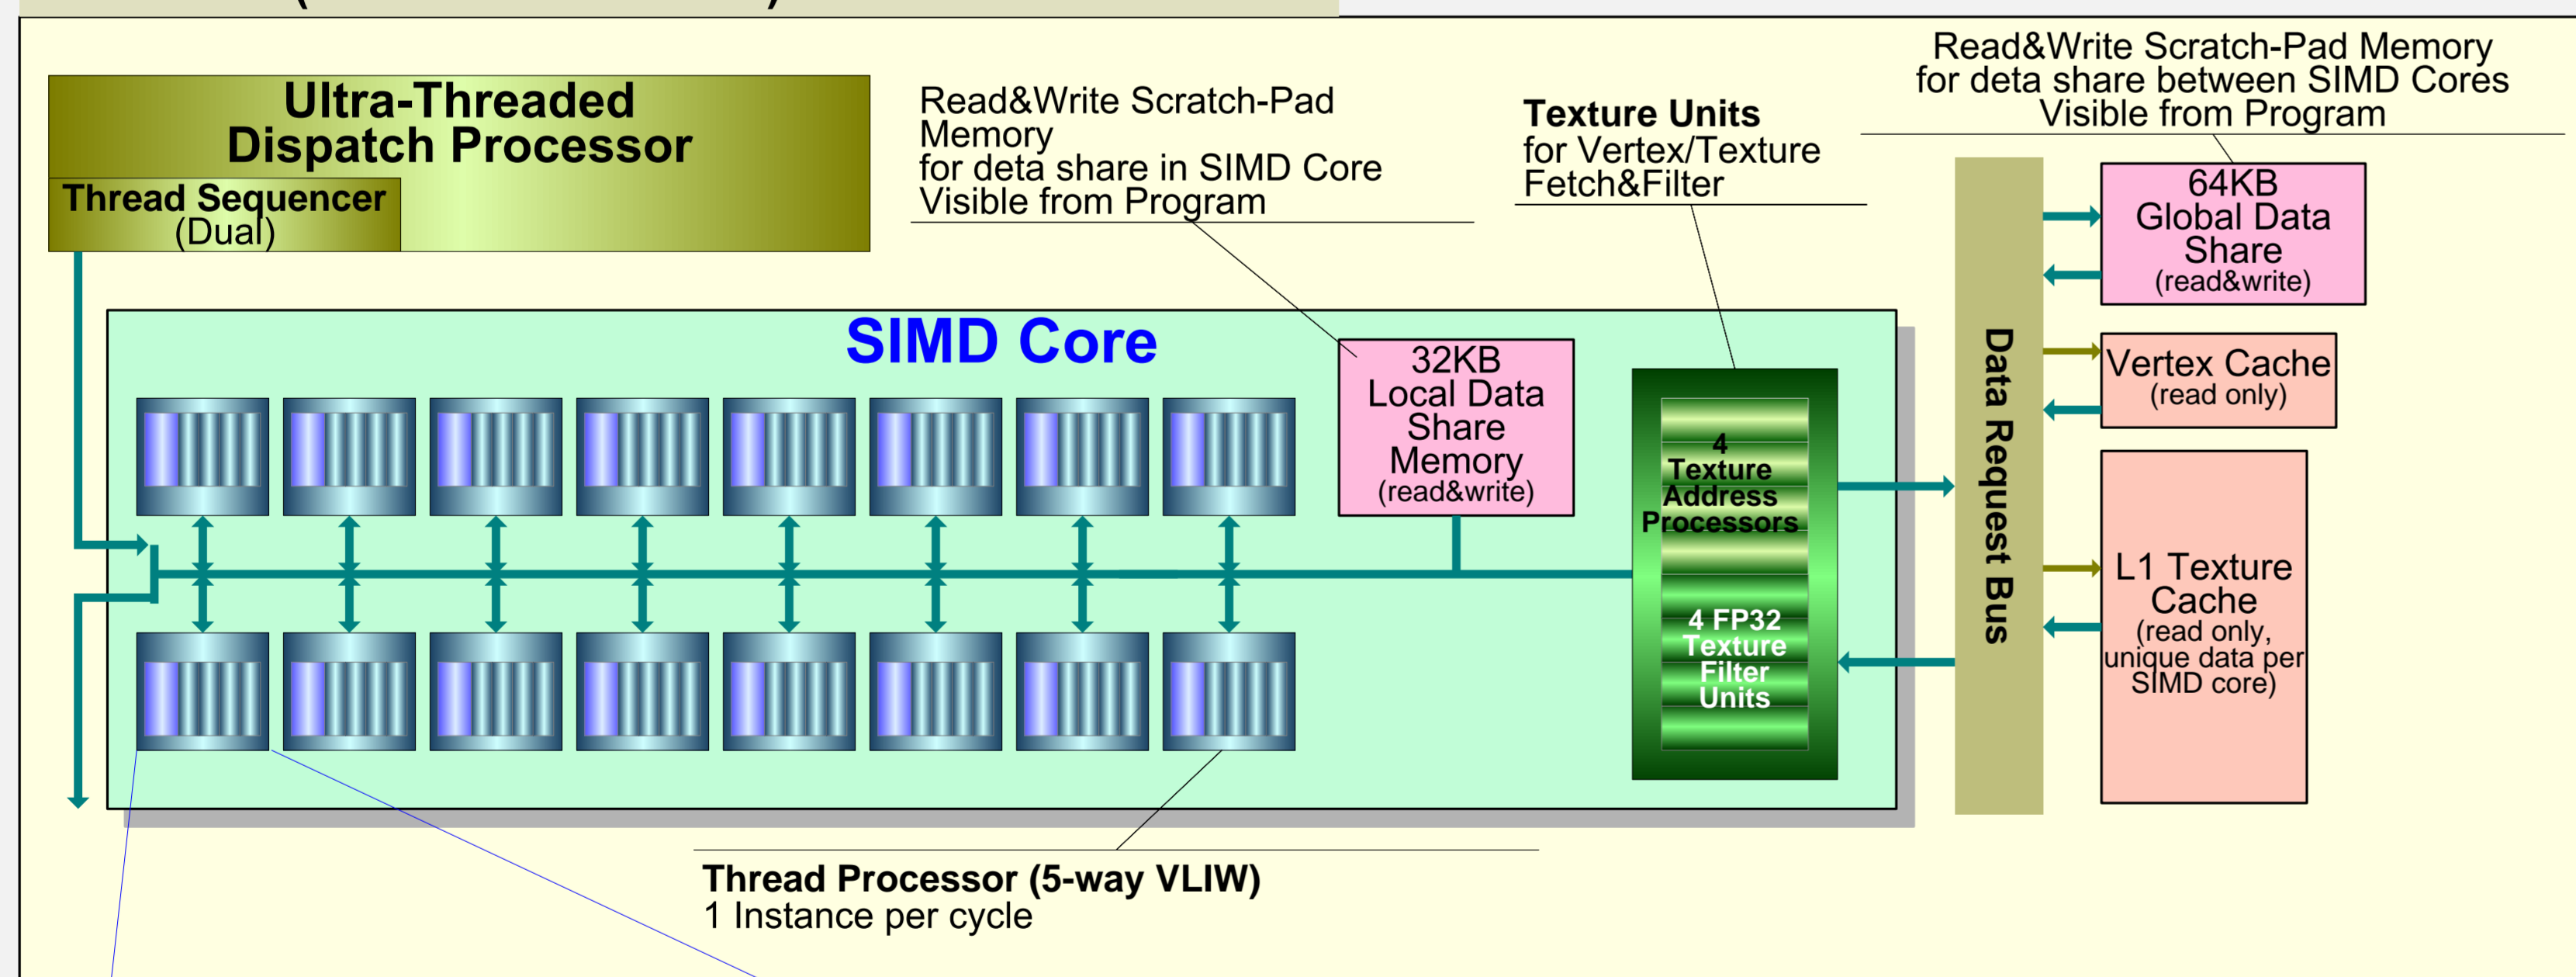

AMD Barts(Radeon HD 68xx) Overview (一部推定)

SIMD Core (=Processor Cluster)

Thread Processor (VLIW)