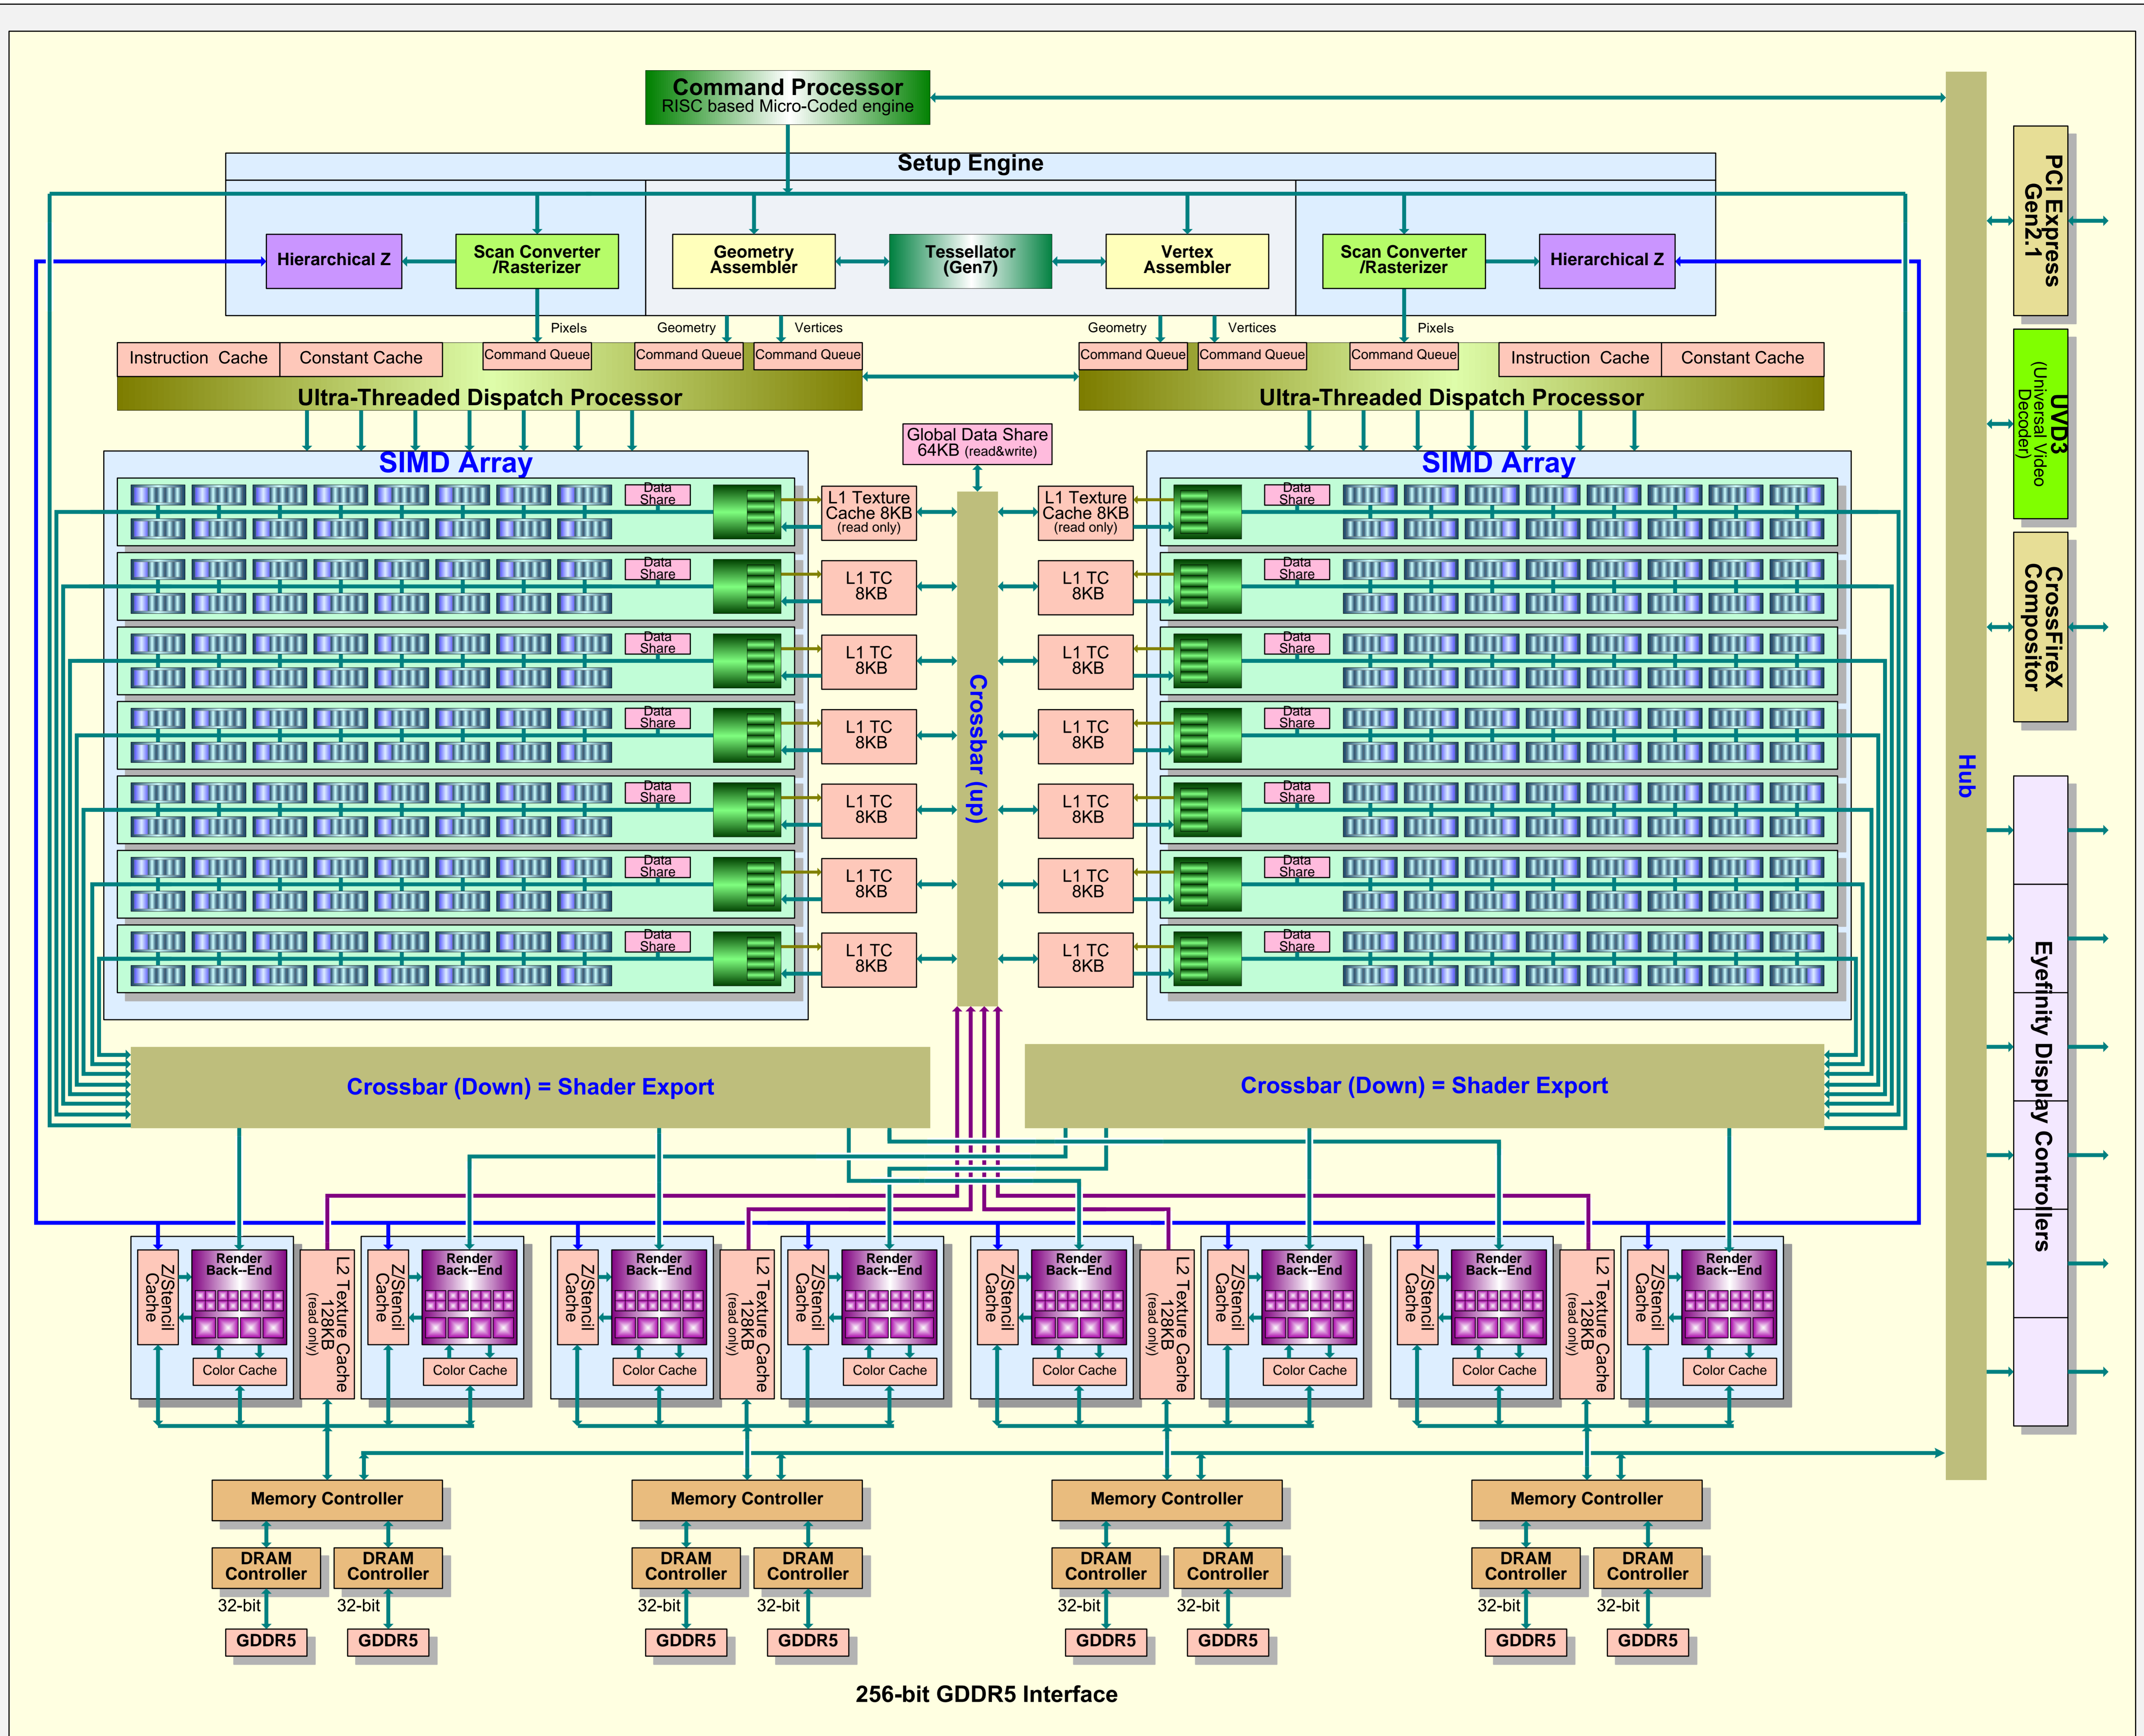

AMD Barts(Radeon HD 68xx) Overview (一部推定)

SIMD Core (=Processor Cluster)

Thread Processor (VLIW)