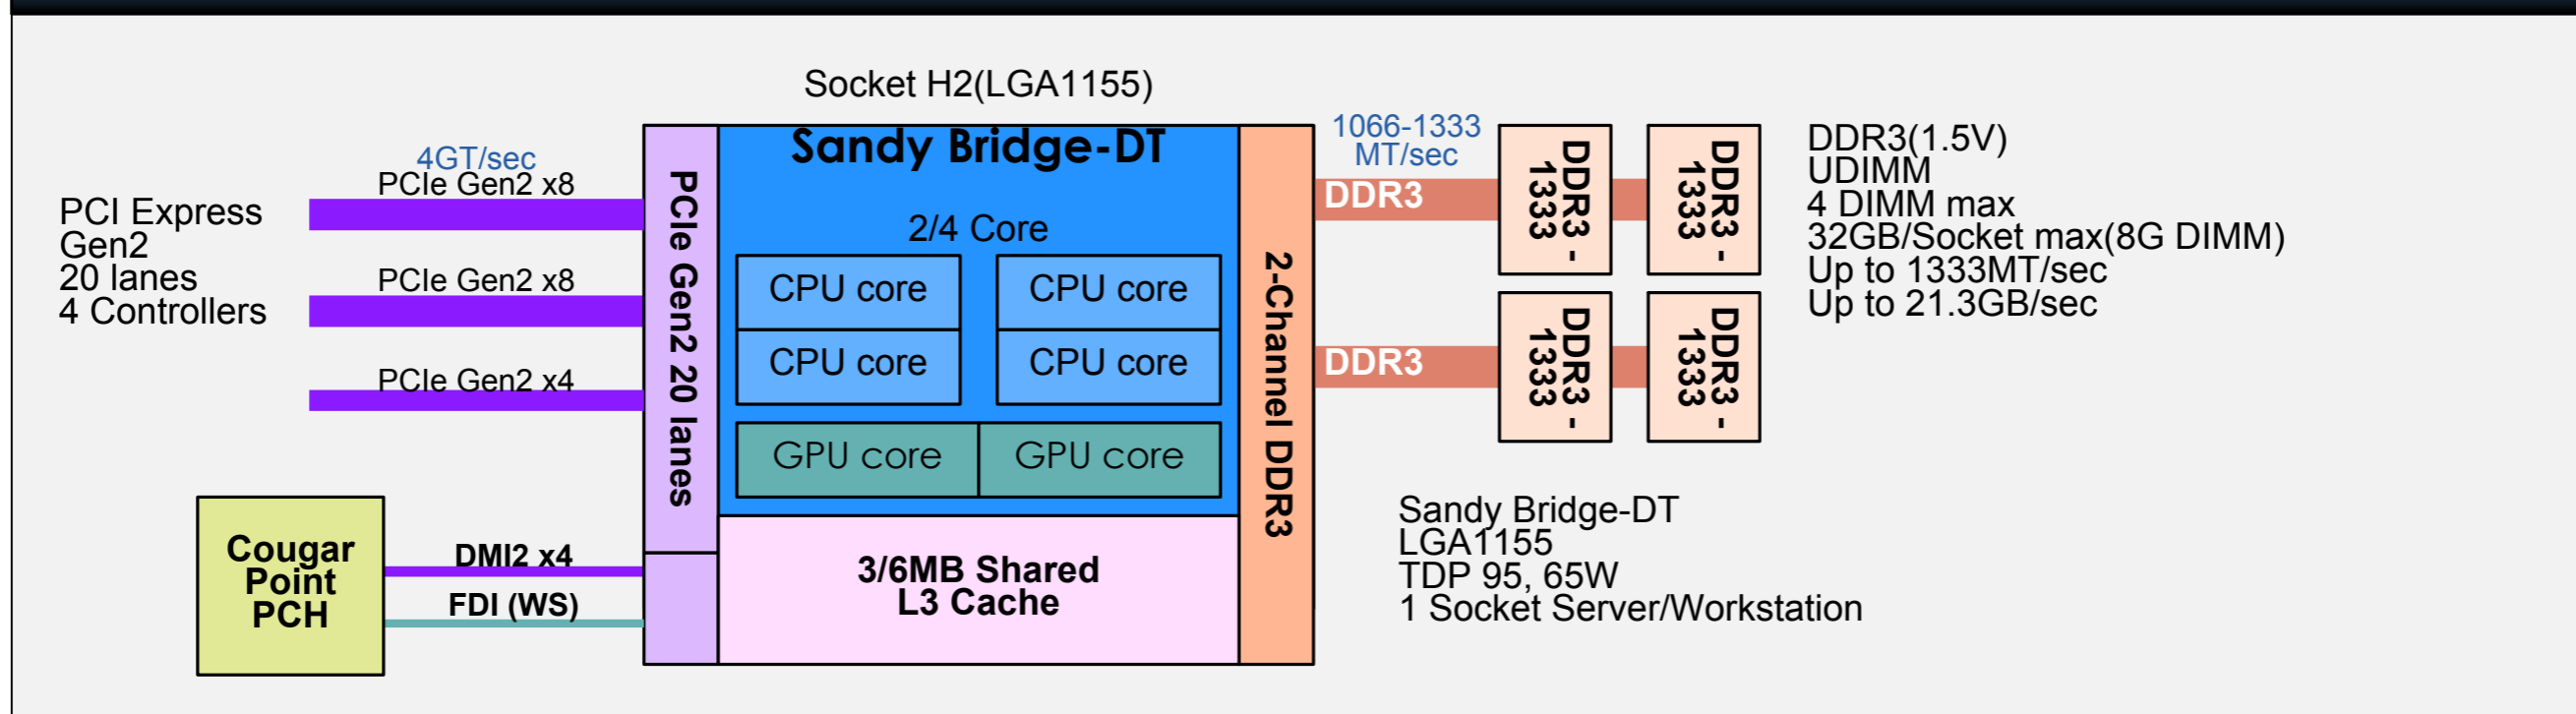

Sandy Bridge Socket H2 (LGA1155)

Server & Workstation

Client PC