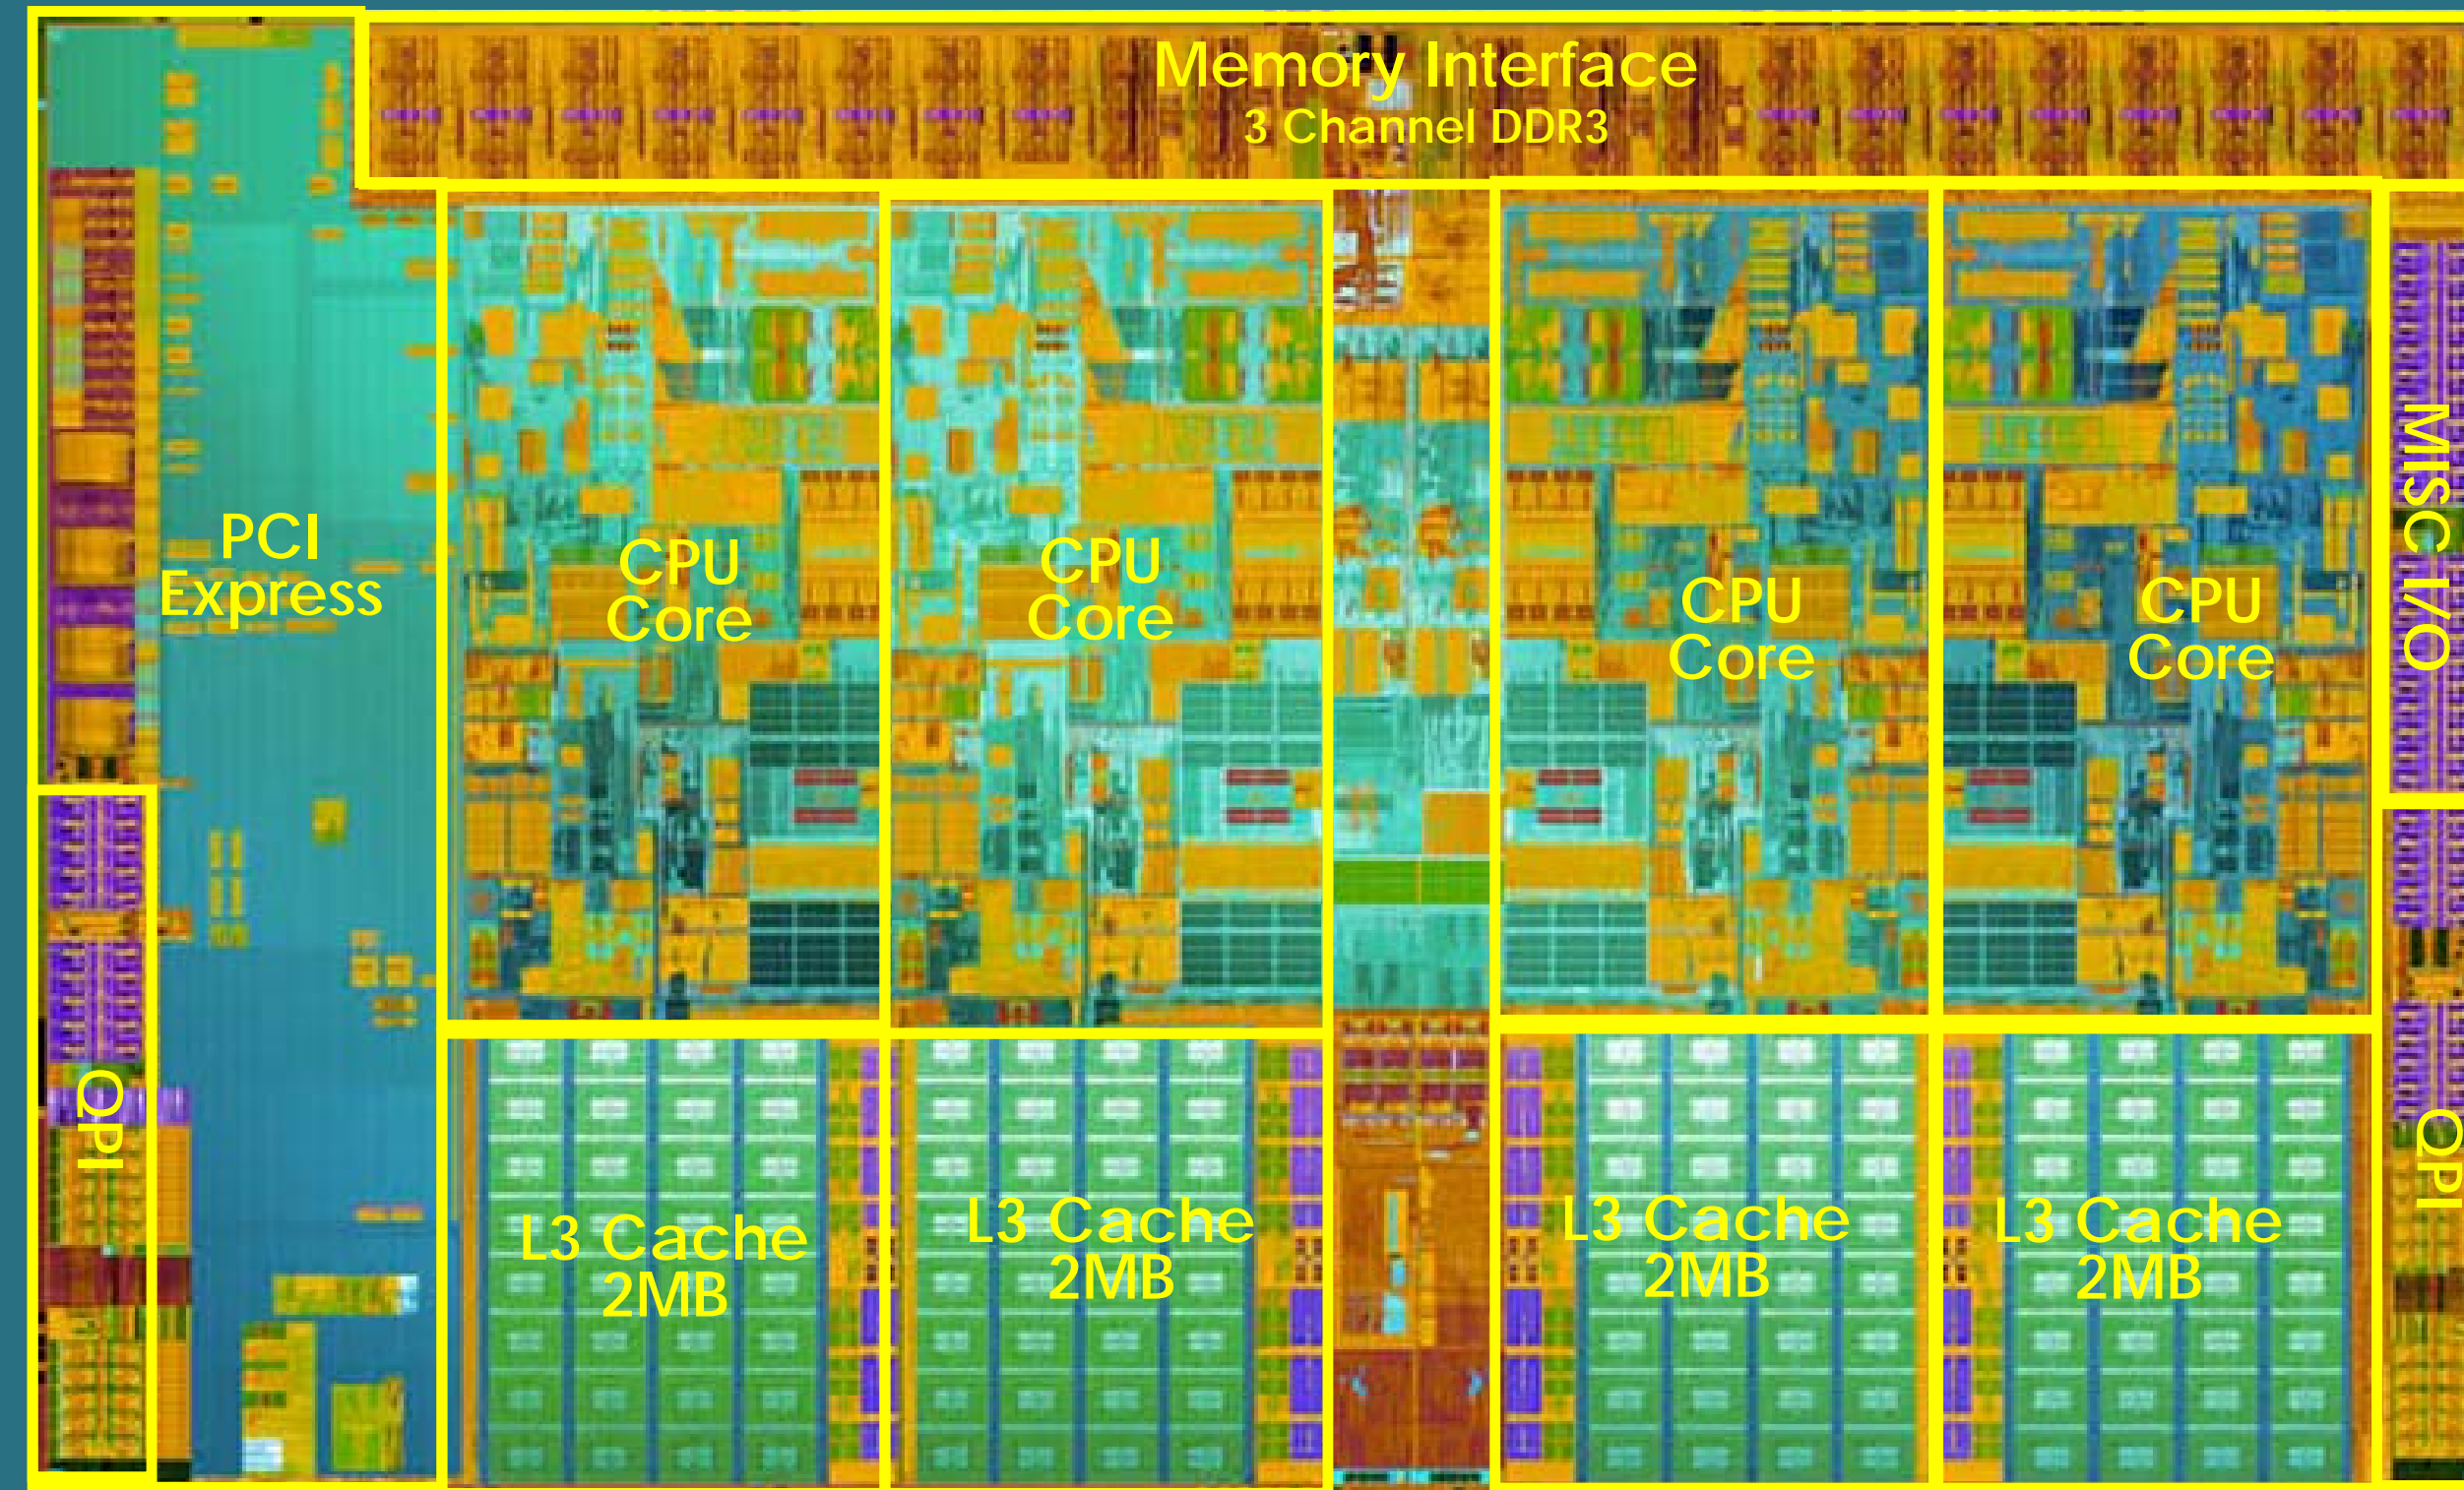

Sandy Bridge 4 core vs. Lynnfield/Clarksfield/Jasper Forest

Sandy Bridge

Sandy Bridge

4 CPU cores
2 GPU cores
6 or 8MB? L3 Cache
PCI Express Gen2 20 Lanes

32 nm Process
?M transistors
22x mm2?
TDP 95/65W

Nehalem/Westmere

Lynnfield/Clarksfield/Jasper Forest

4 CPU cores
8MB L3 Cache
PCI Express

45 nm Process
774M transistors
296 mm2