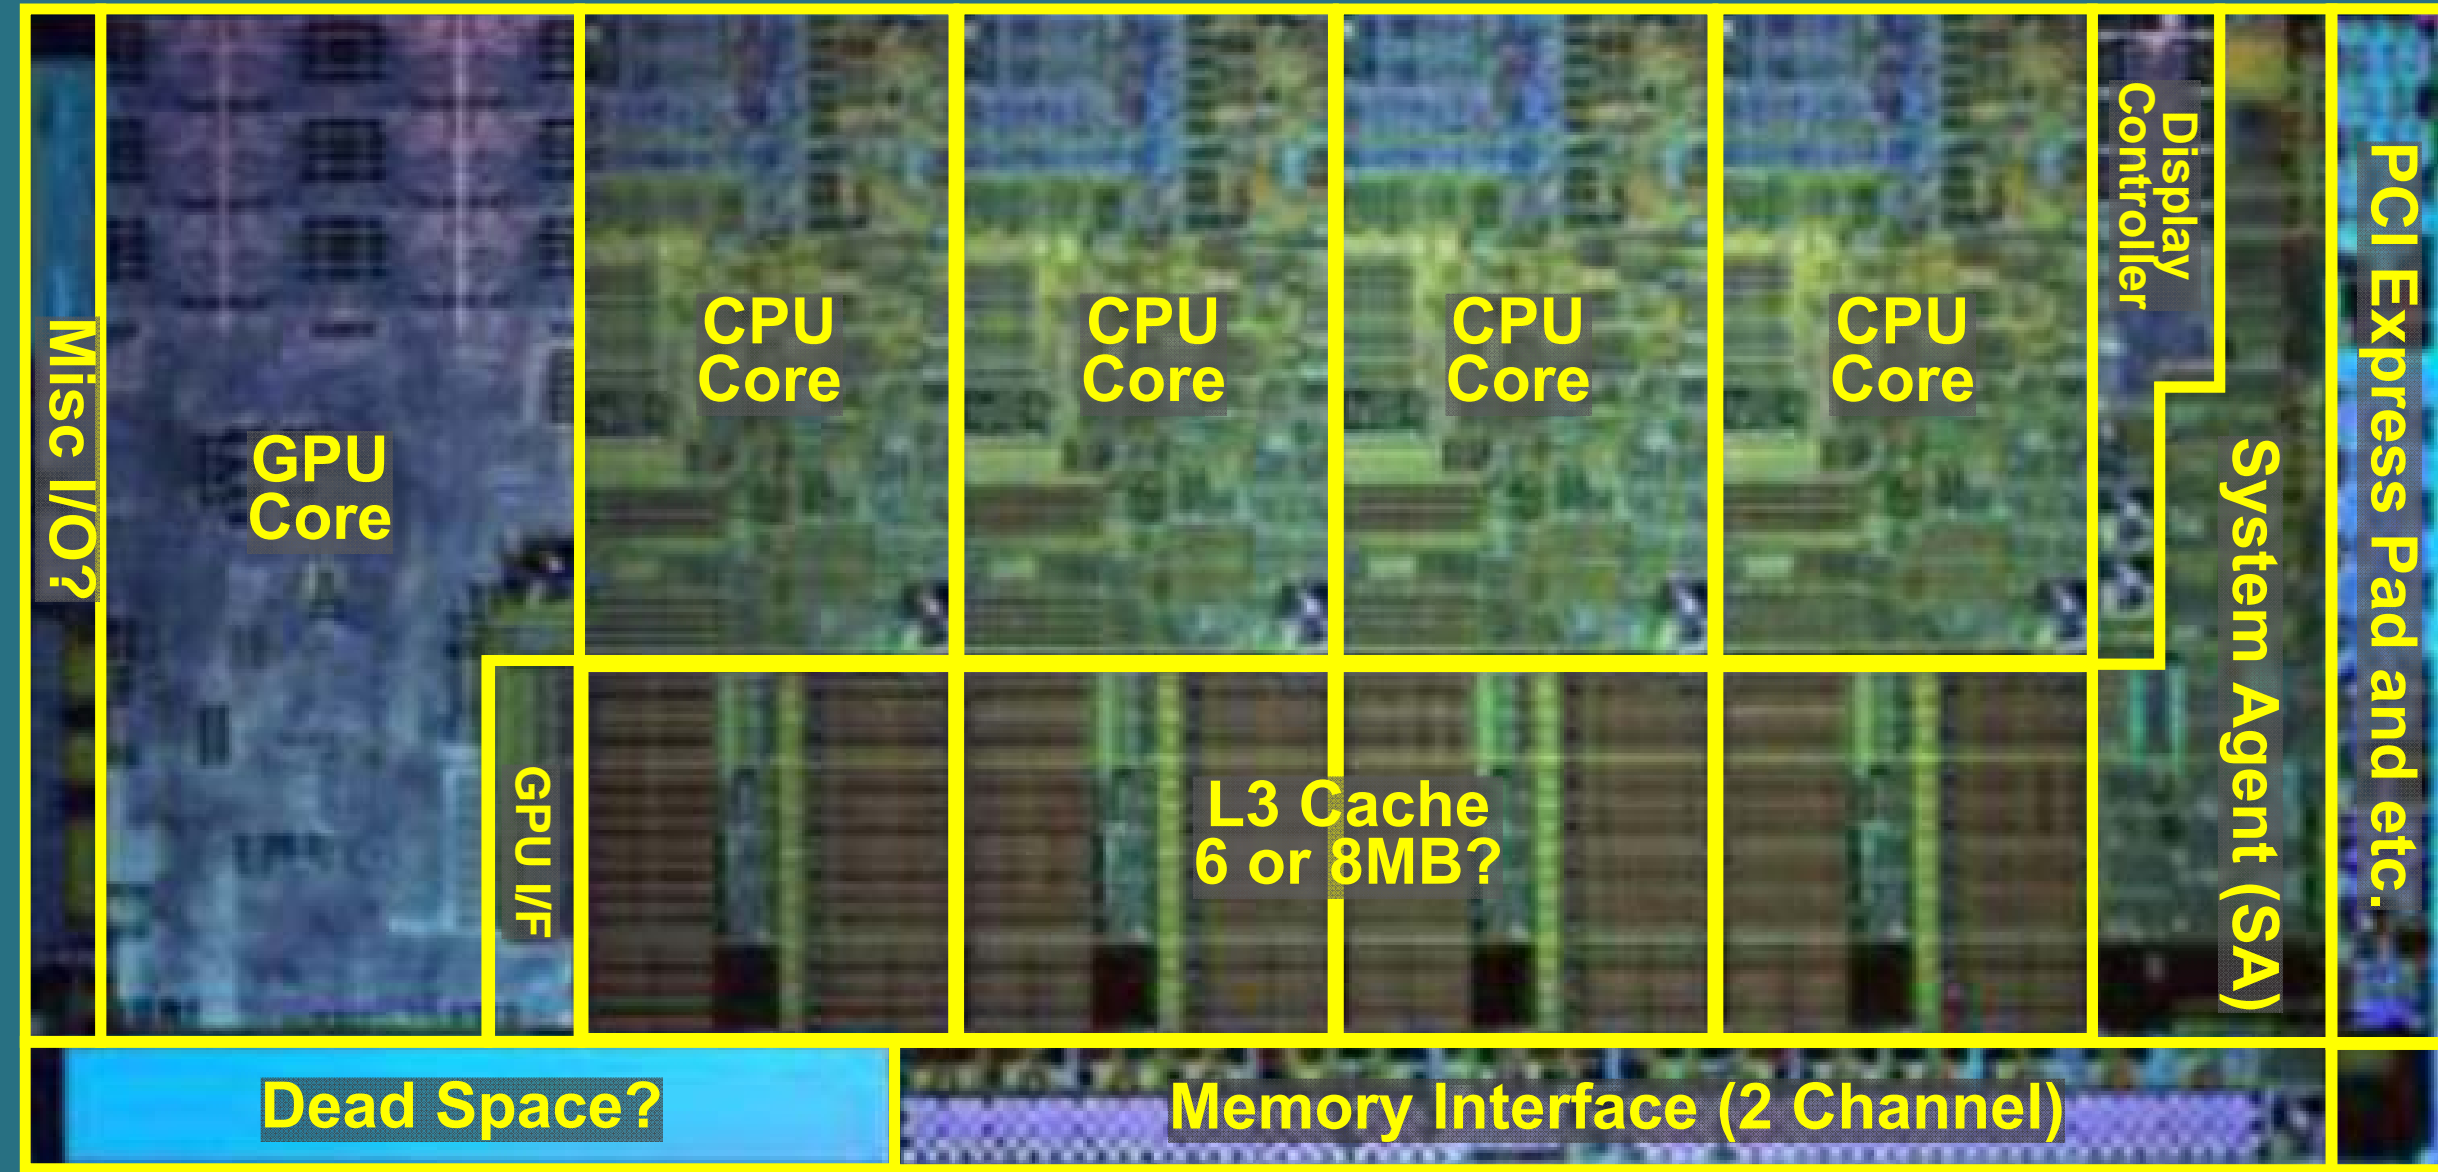

Sandy Bridge 4 core vs. Lynnfield/Clarksfield/Jasper Forest

Sandy Bridge

Sandy Bridge

4 CPU cores
2 GPU cores
6 or 8MB? L3 Cache
PCI Express Gen2 20 Lanes

32 nm Process
?M transistors
22x mm2?
TDP 95/65W

Nehalem/Westmere

Lynnfield/Clarksfield/Jasper Forest

4 CPU cores
8MB L3 Cache
PCI Express

45 nm Process
774M transistors
296 mm2