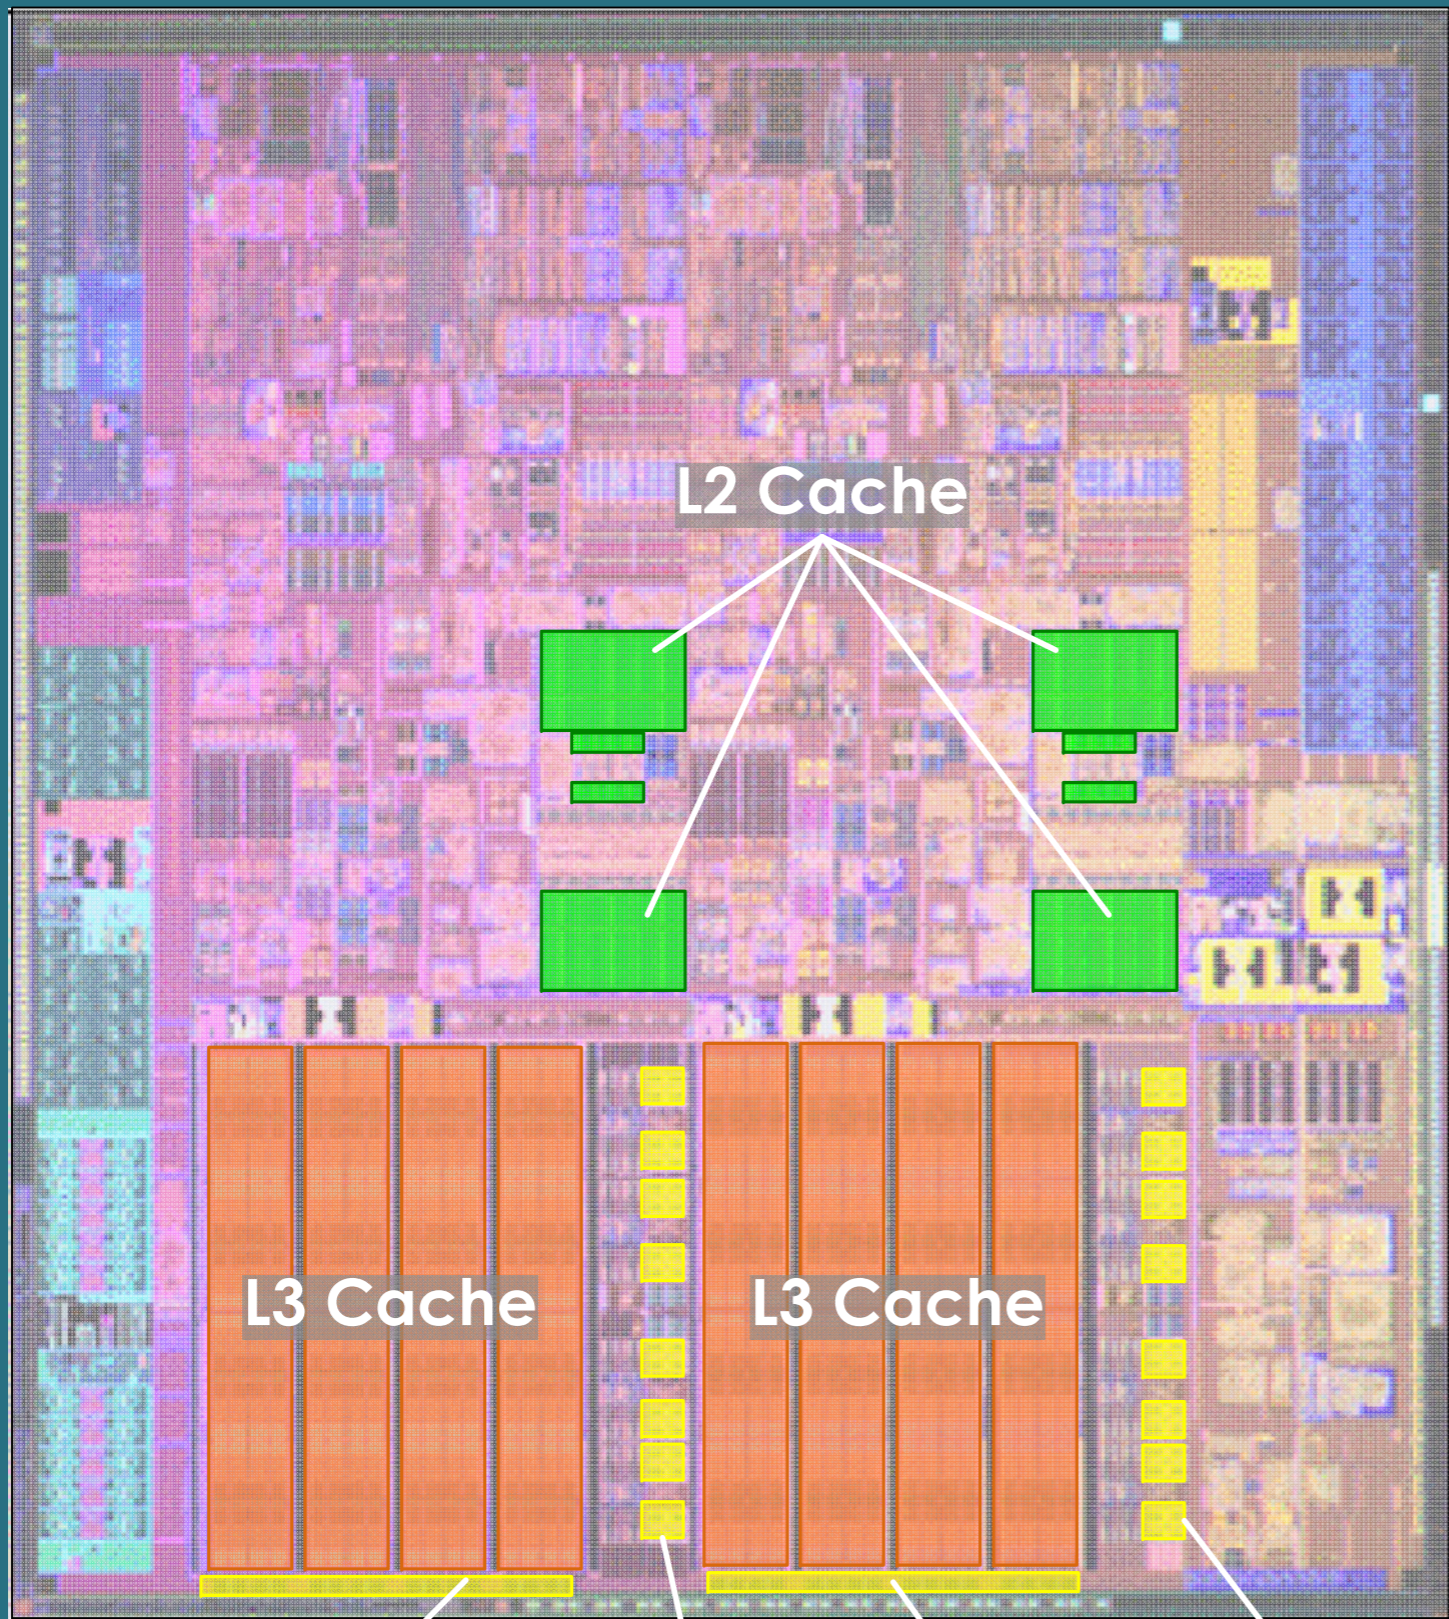

Westmere SRAM Placements

-  XLV SRAM
Performance & Lowest-V
0.256um²
-  ULV SRAM
Performance
0.199um²
-  LV SRAM
Highest Density
0.171um²