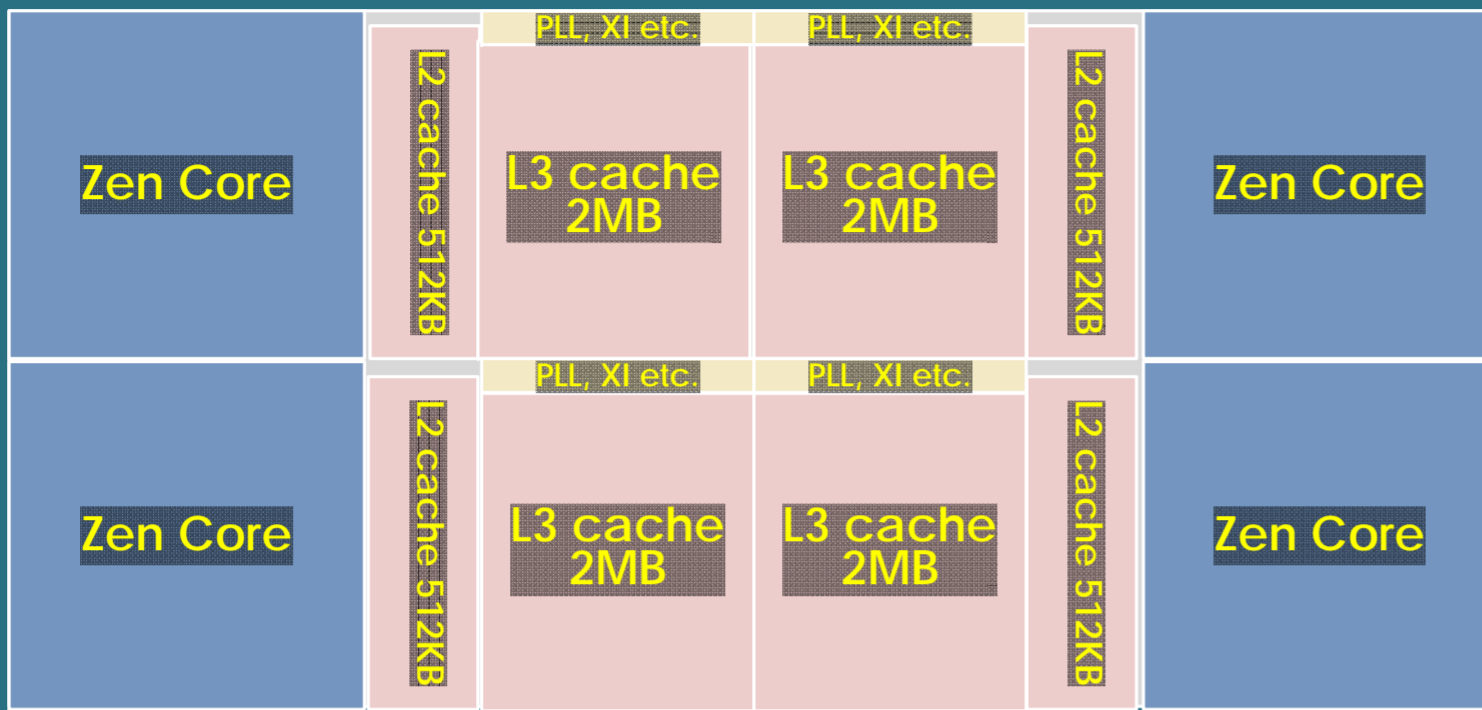

AMD Zen CCXs

Zen CCX(Core Complex) Unit (4 CPU Cores+8MB L3)

4 ZEN CPU cores(8 Threads)
2MB L2 cache(512KBx4)
8MB L3 cache

14 nm FinFET Process
(GLOBALFOUNDRIES 14LPP)
44 mm²
1.4B transistors

14nm

Zen CCX(Core Complex) Unit (4 CPU Cores+4MB L3)

4 ZEN CPU cores(8 Threads)
2MB L2 cache(512KBx4)
4MB L3 cache

14 nm FinFET Process
(GLOBALFOUNDRIES 14LPP)
39 mm²
1.2B transistors

Zen CCX(Core Complex) Unit (4 CPU Cores+8MB L3)

4 ZEN2 CPU cores(8 Threads)
2MB L2 cache(512KBx4)
16MB L3 cache

7 nm FinFET Process
(TSMC N7)
31.3 mm²
<1.9B transistors

7nm

Zen2 CCX(Core Complex) Unit (4 CPU Cores+4MB L3)

4 ZEN2 CPU cores(8 Threads)
2MB L2 cache(512KBx4)
4MB L3 cache

7 nm FinFET Process
(TSMC N7)
21? mm²