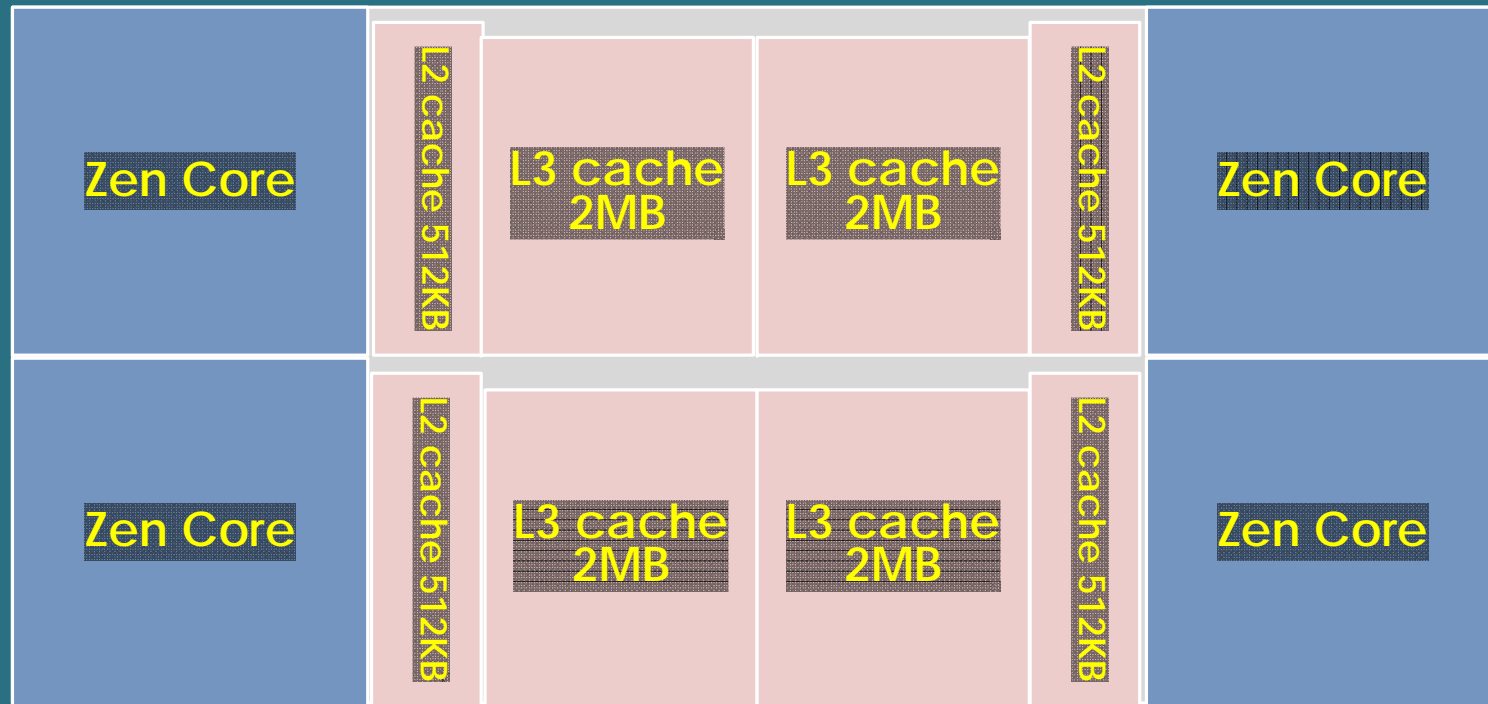

AMD Zen and Zen2 CCX

4 ZEN CPU cores(8 Threads)
 2MB L2 cache(512KBx4)
 8MB L3 cache
 14 nm FinFET Process
 (GLOBALFOUNDRIES 14LPP)
 44 mm²
 1.4B transistors

4 ZEN2 CPU cores(8 Threads)
 2MB L2 cache(512KBx4)
 16MB L3 cache
 7 nm FinFET Process
 (TSMC N7)
 31.3 mm²

ZEN CPU core 5.6? mm²
 ZEN CPU core+L2 7 mm²

ZEN2 CPU core 2.8? mm²
 ZEN2 CPU core+L2 3.5? mm²

L3 cache 2MB 4 mm²

L3 cache 4MB 3.6? mm²