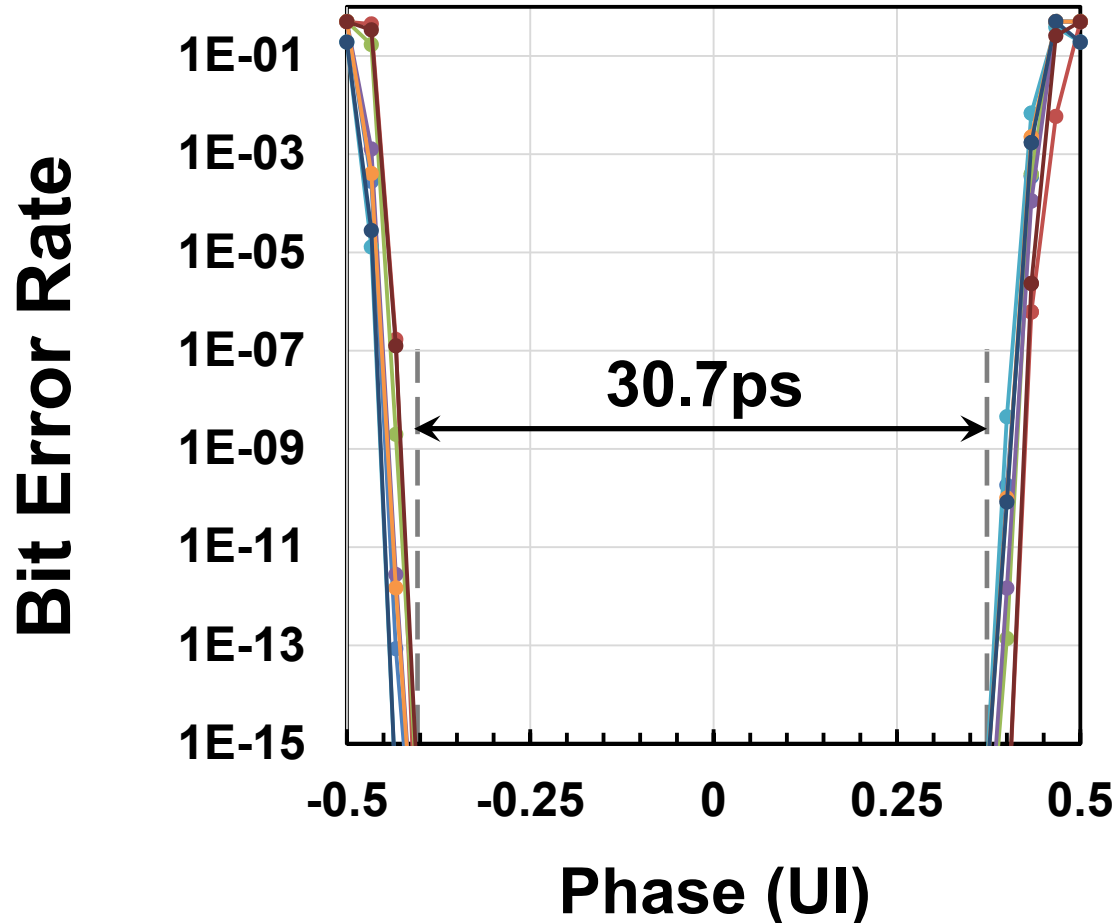

Measured 10mm On-Package Link (MCM)

All 9 Lanes

- 25Gbps (40ps bit period / UI)
- Measured Bit Error Rate to 10^{-15}
- 9 lanes simultaneously
 - PRBS-31 w/ different lane seeds
- 77% of UI error free @ 10^{-15}