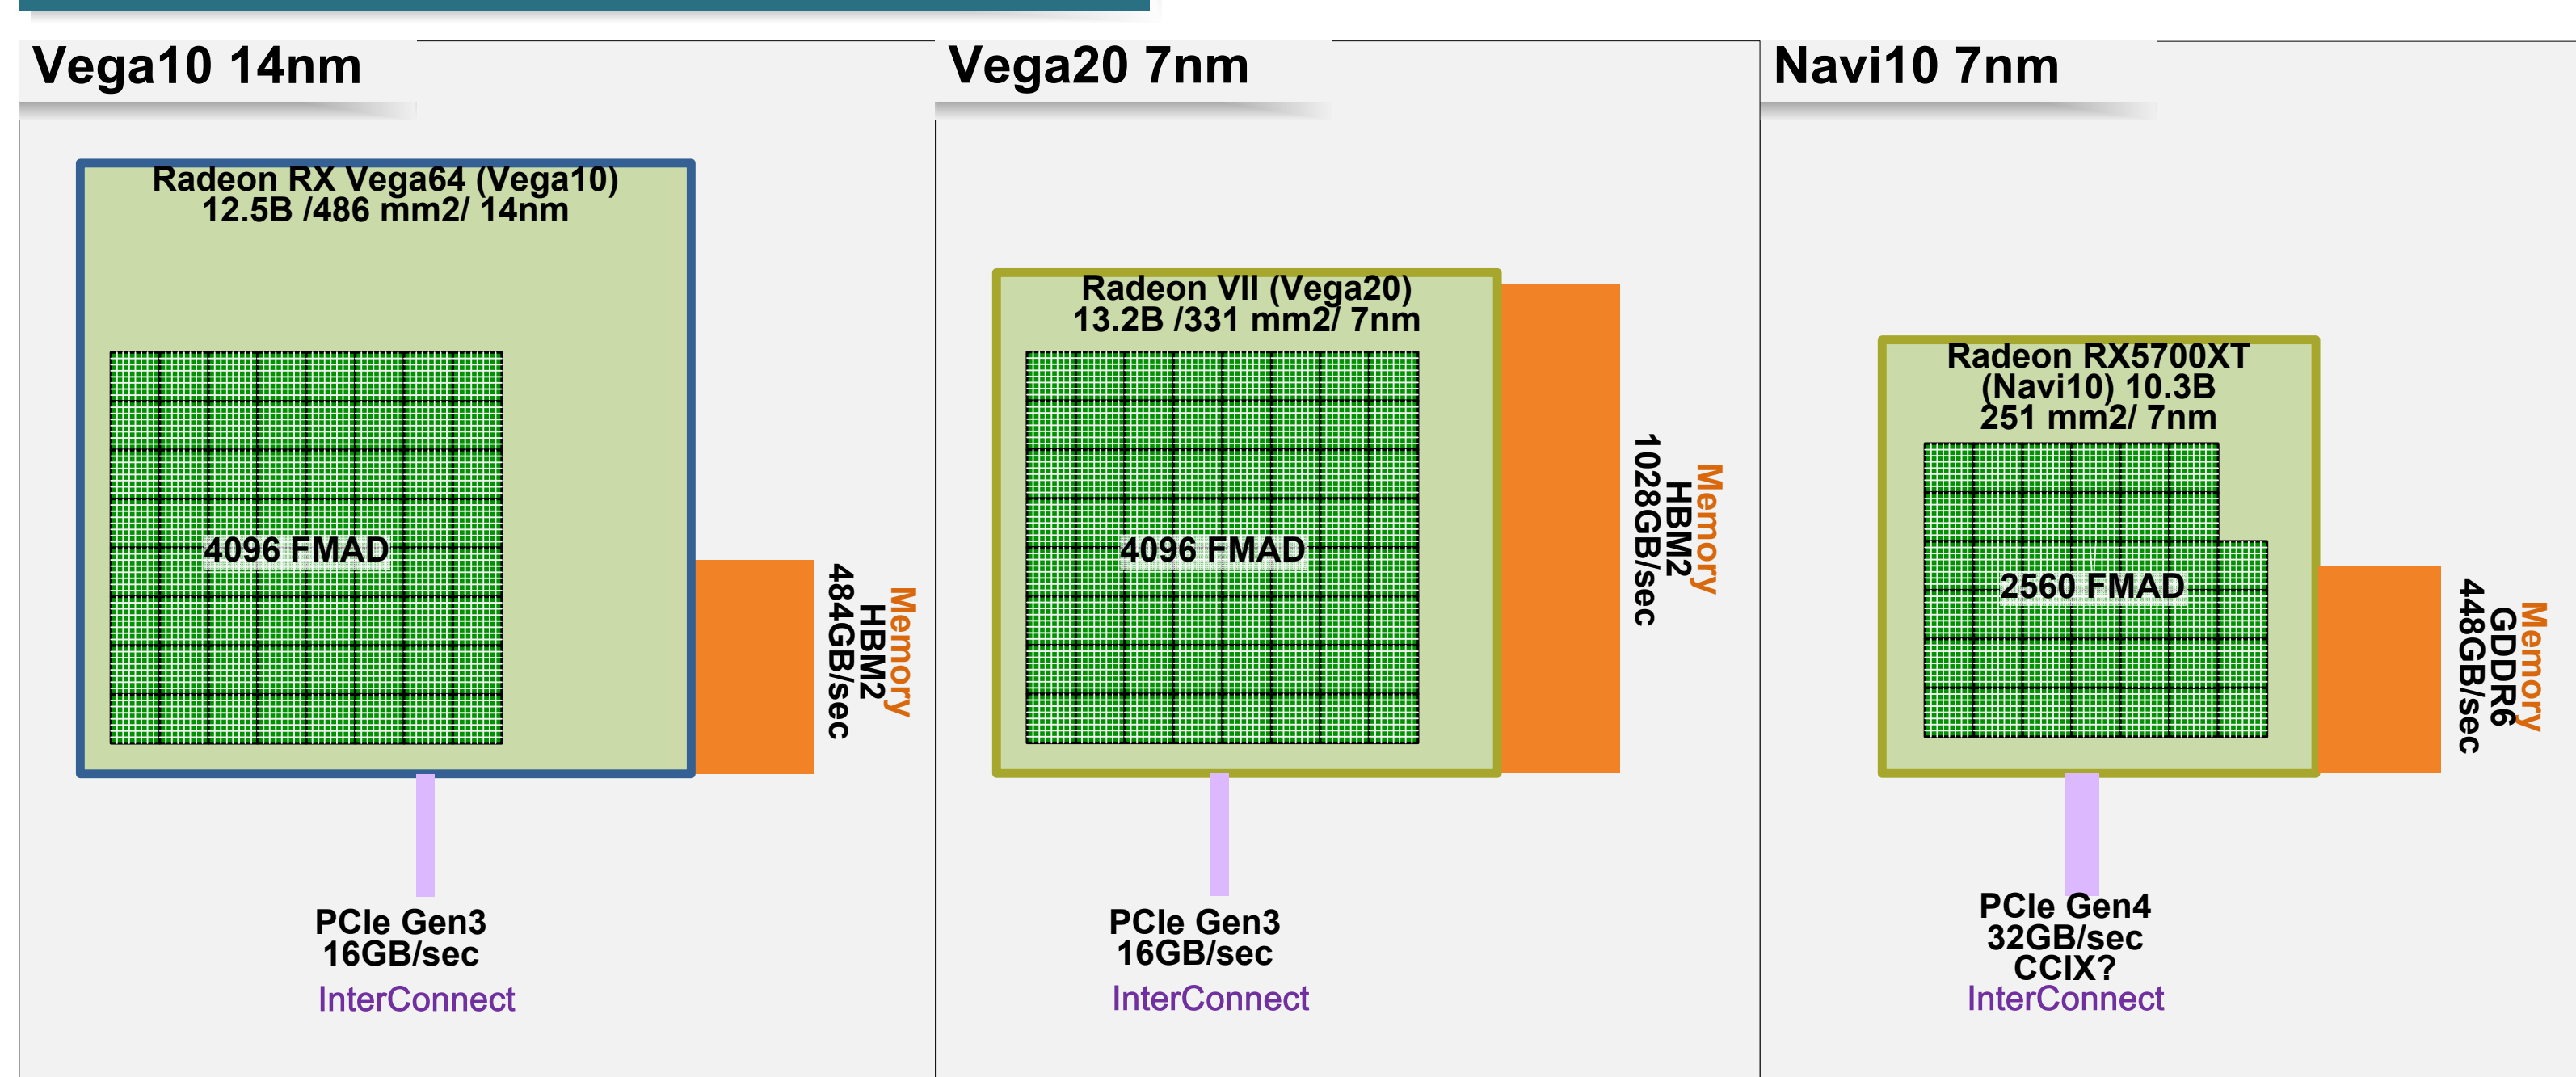

NVIDIA GPU InterConnect and Memory bandwidth

Volta GV100	Pascal GP100	Kepler GK110

AMD GPU Die size and Units

Copyright (c) 2018 Hiroshige Goto All rights reserved.