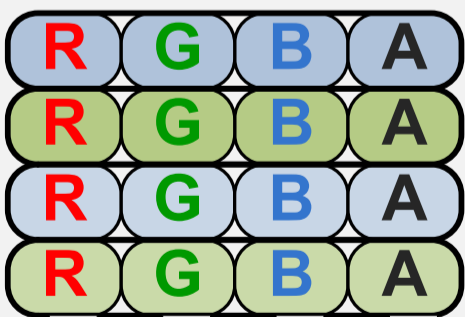

GPUの命令実行の種類

Array of Structures (AOS) = Packed

Cycle 4
Cycle 3
Cycle 2
Cycle 1

4 Cycles

Structure of Arrays (SOA) = Scalar

Cycle 4
Cycle 3
Cycle 2
Cycle 1

4 Cycles