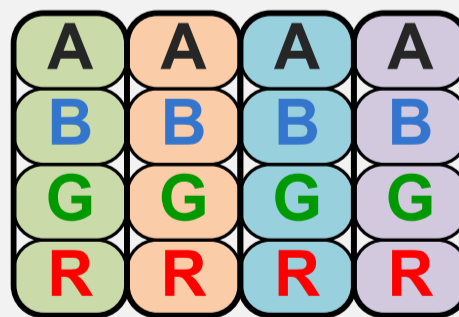

GPUの命令実行の種類

Array of Structures (AOS) = Packed

Cycle 4
Cycle 3
Cycle 2
Cycle 1

4 Cycles

Structure of Arrays (SOA) = Scalar

Cycle 4
Cycle 3
Cycle 2
Cycle 1

4 Cycles