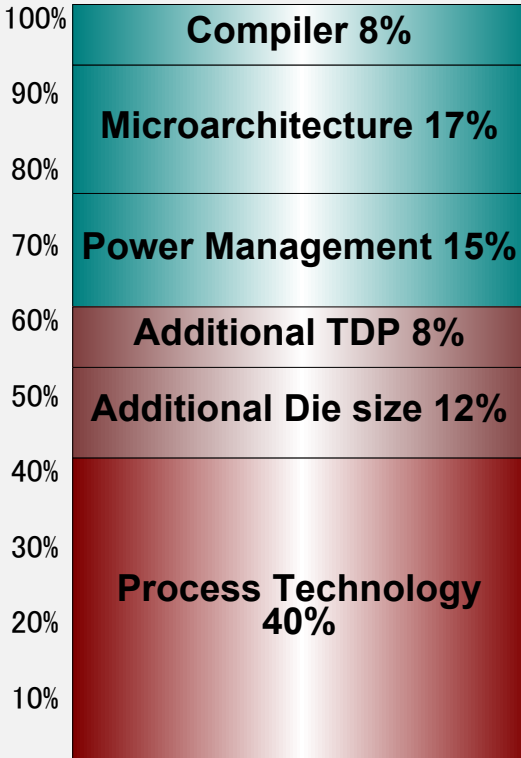

# Performance gains for past 10 years

## Past 10 Years (2007-2017)

**2x /2.4 years**  
**System Performance/Watt**