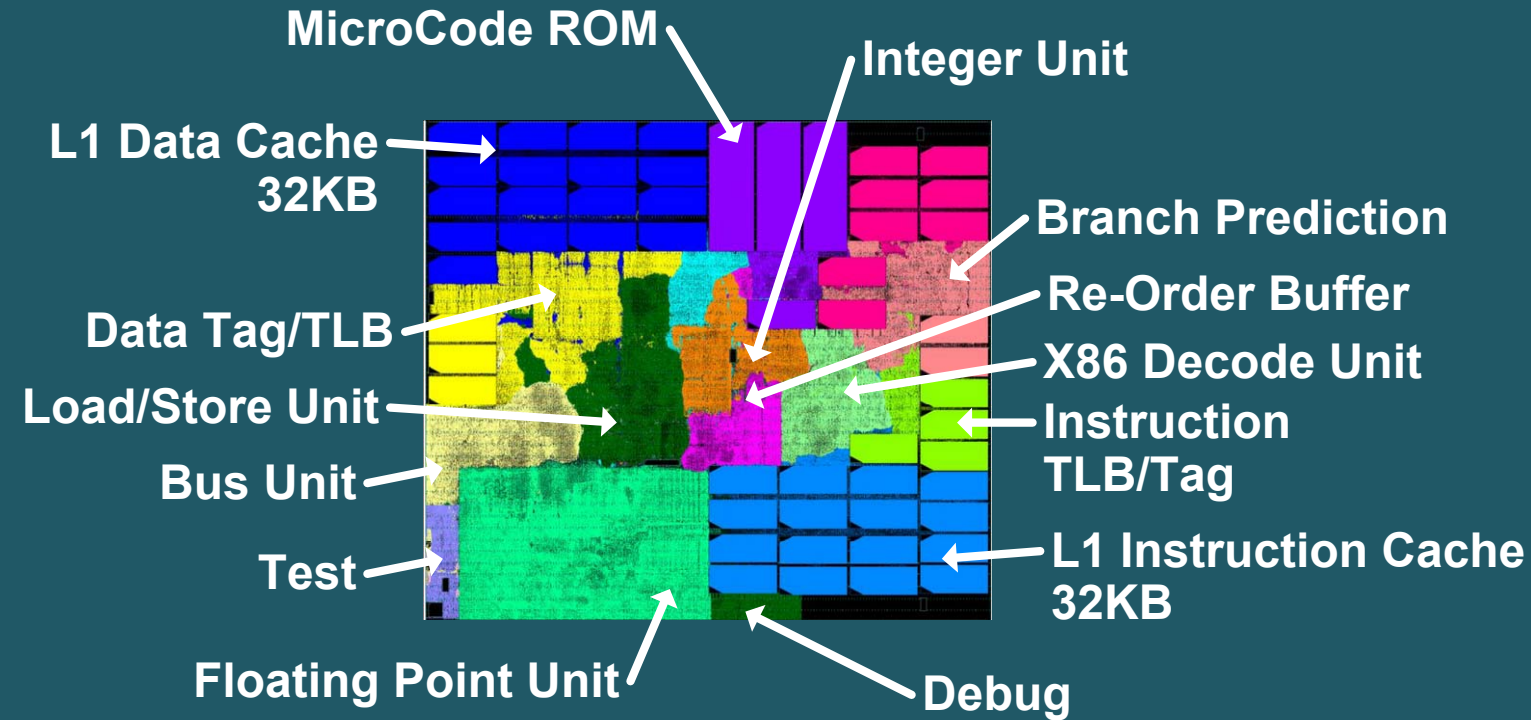

AMD Jaguar CPU Core

28 nm bulk Process (TSMC)
2-Issue Out-of-Order
32KB L1 Data Cache
32KB L1 Instruction Cache
512KB L2 Cache
3.1 mm² CPU Core