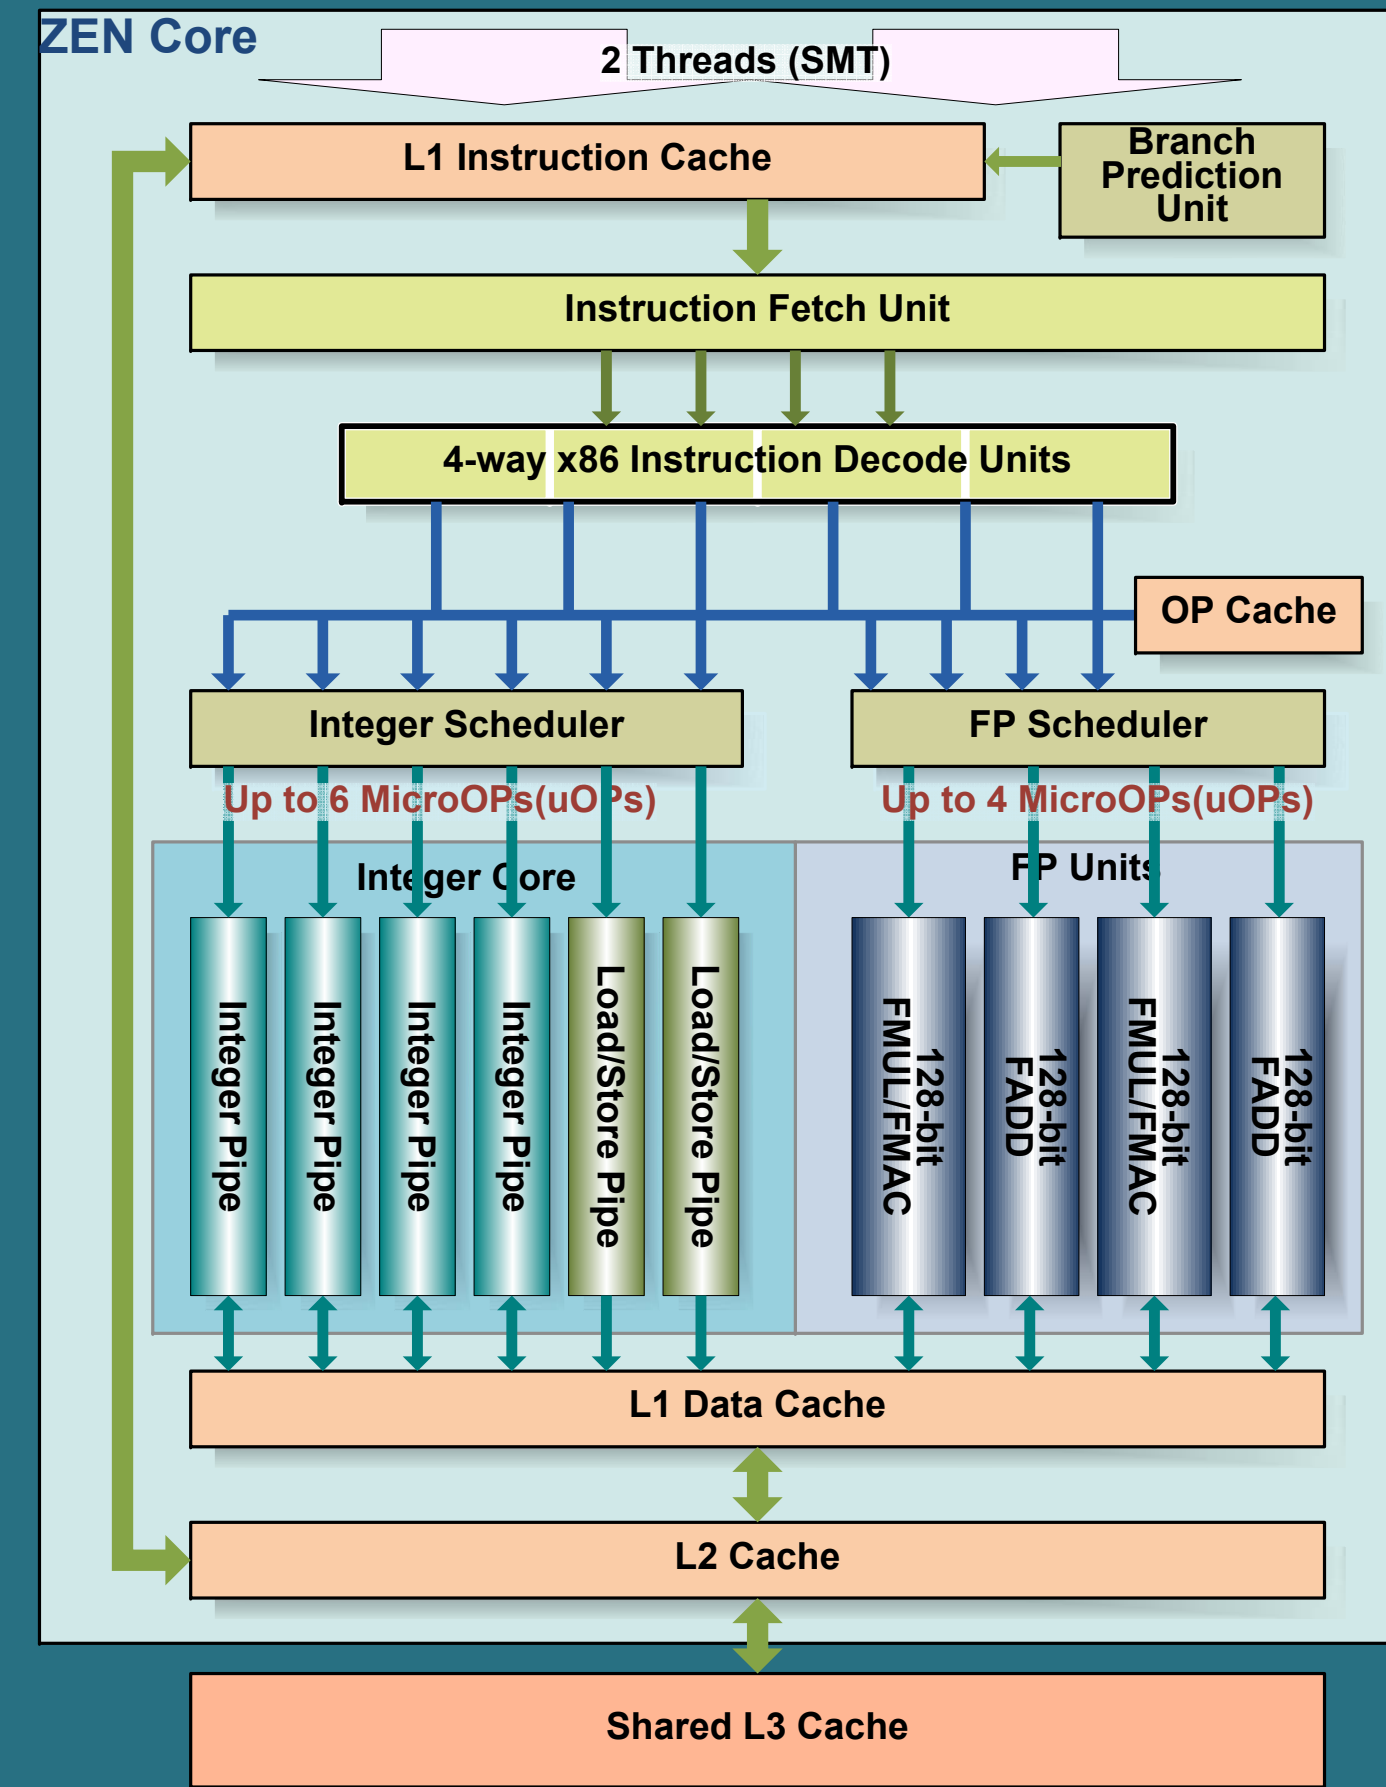

AMD Architecture Comparison

AMD ZEN Architecture (estimated)

2017

AMD Steamroller Architecture

2014

AMD Bulldozer Architecture

2011

AMD K8/Hound(K10) Architecture

2003

AMD Bobcat Architecture (estimated)

Low Power 2011