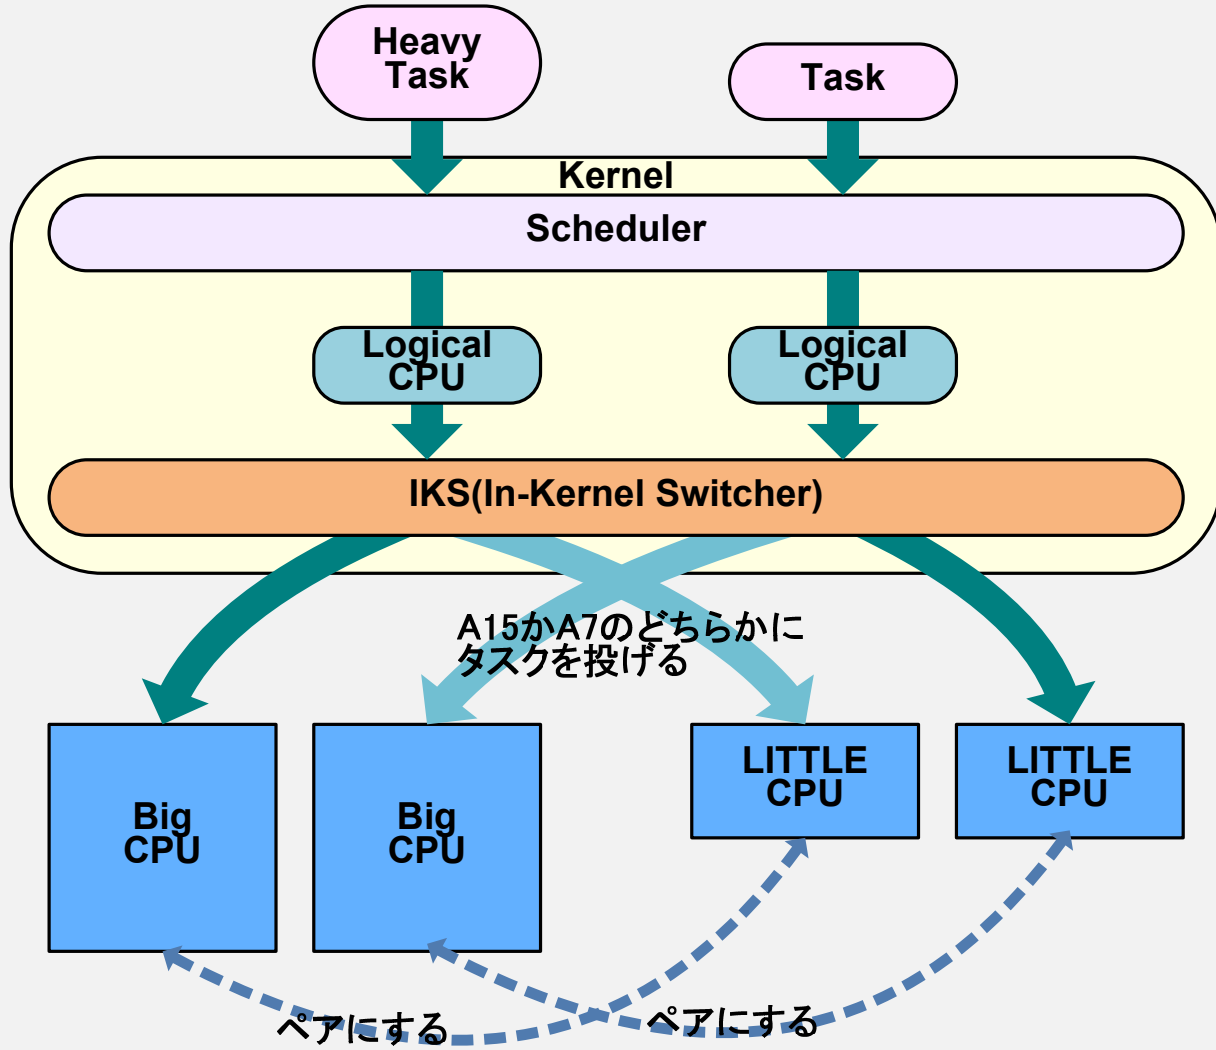

# big.LITTLE Software Models

## CPU Migration Use Model (In-Kernel Switcher Mode)

## Global Task Scheduling (Heterogeneous Multi-Processing)