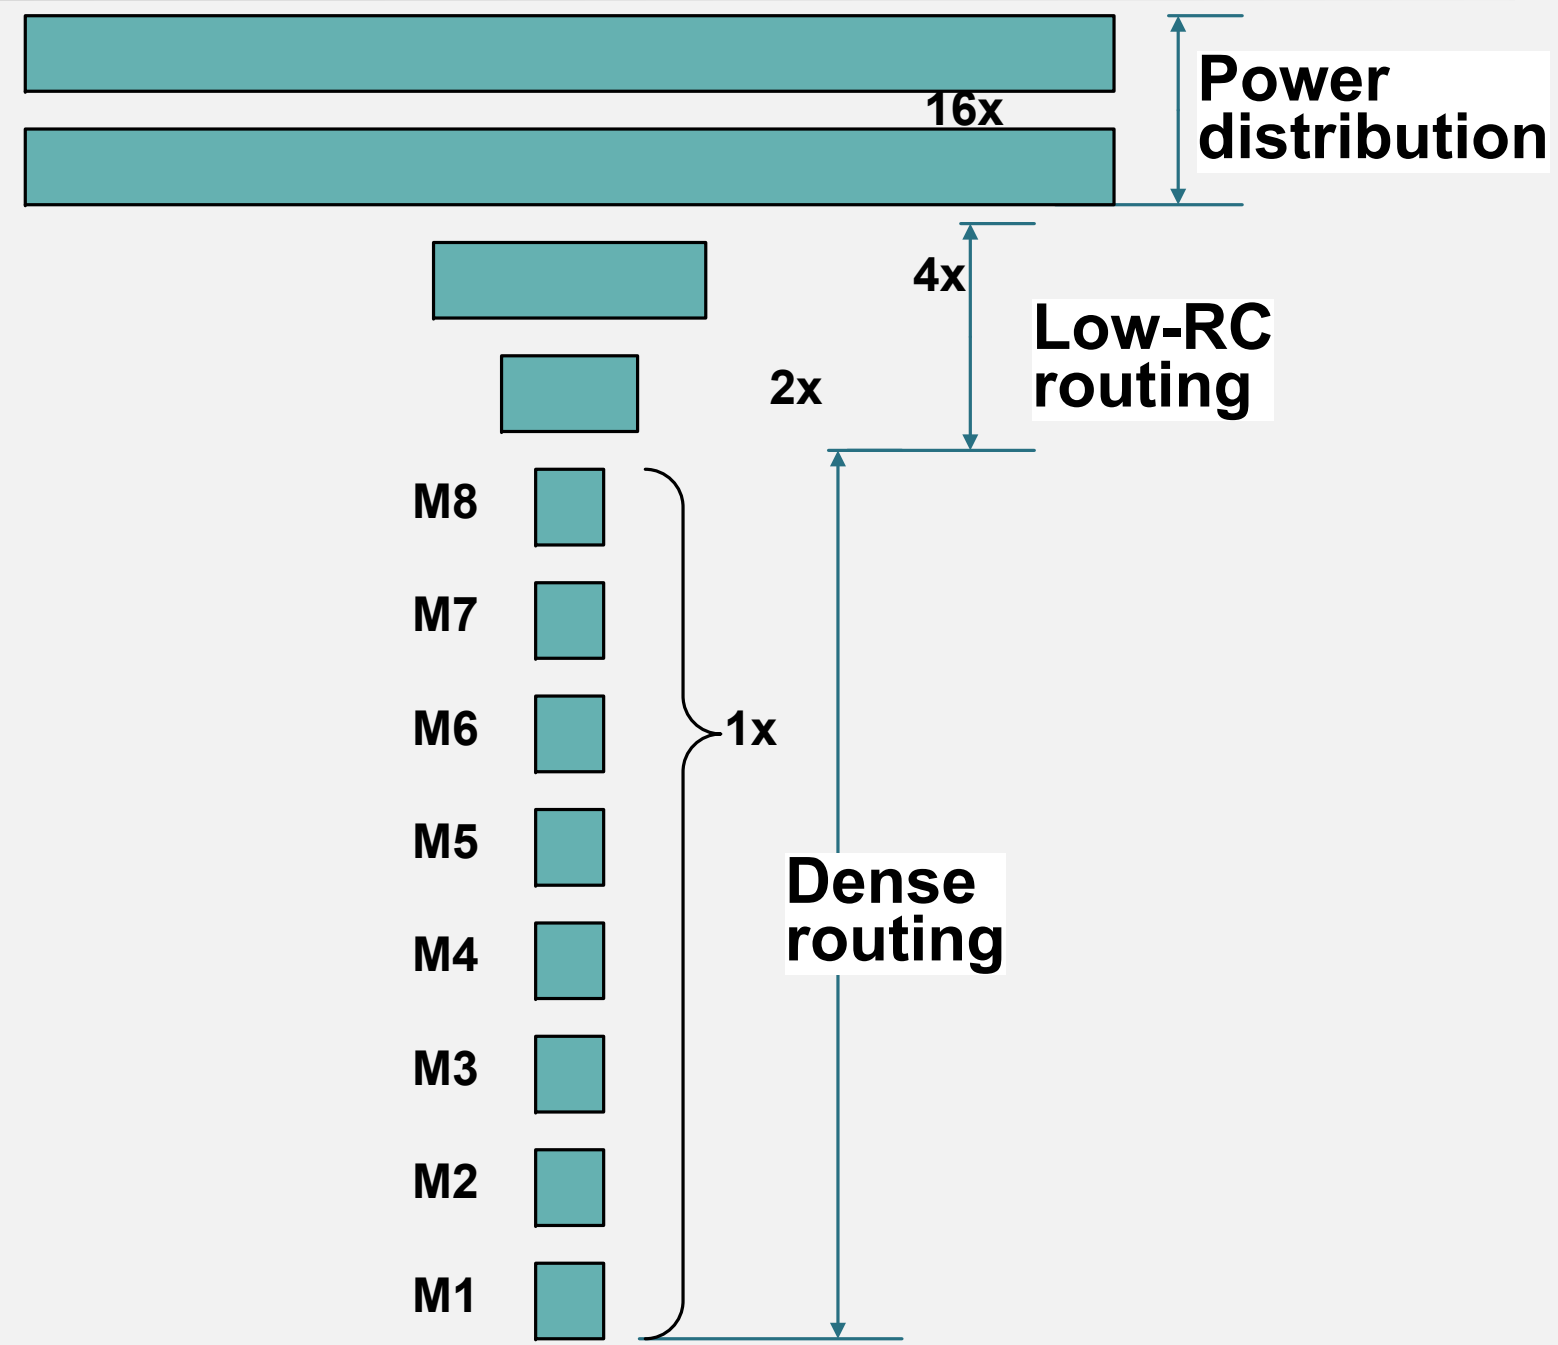

GPU/APU Metal Layers

28nm APU(Carrizo) 28A Process @ GLOBALFOUNDRIES

14/16nm GPU Estimate