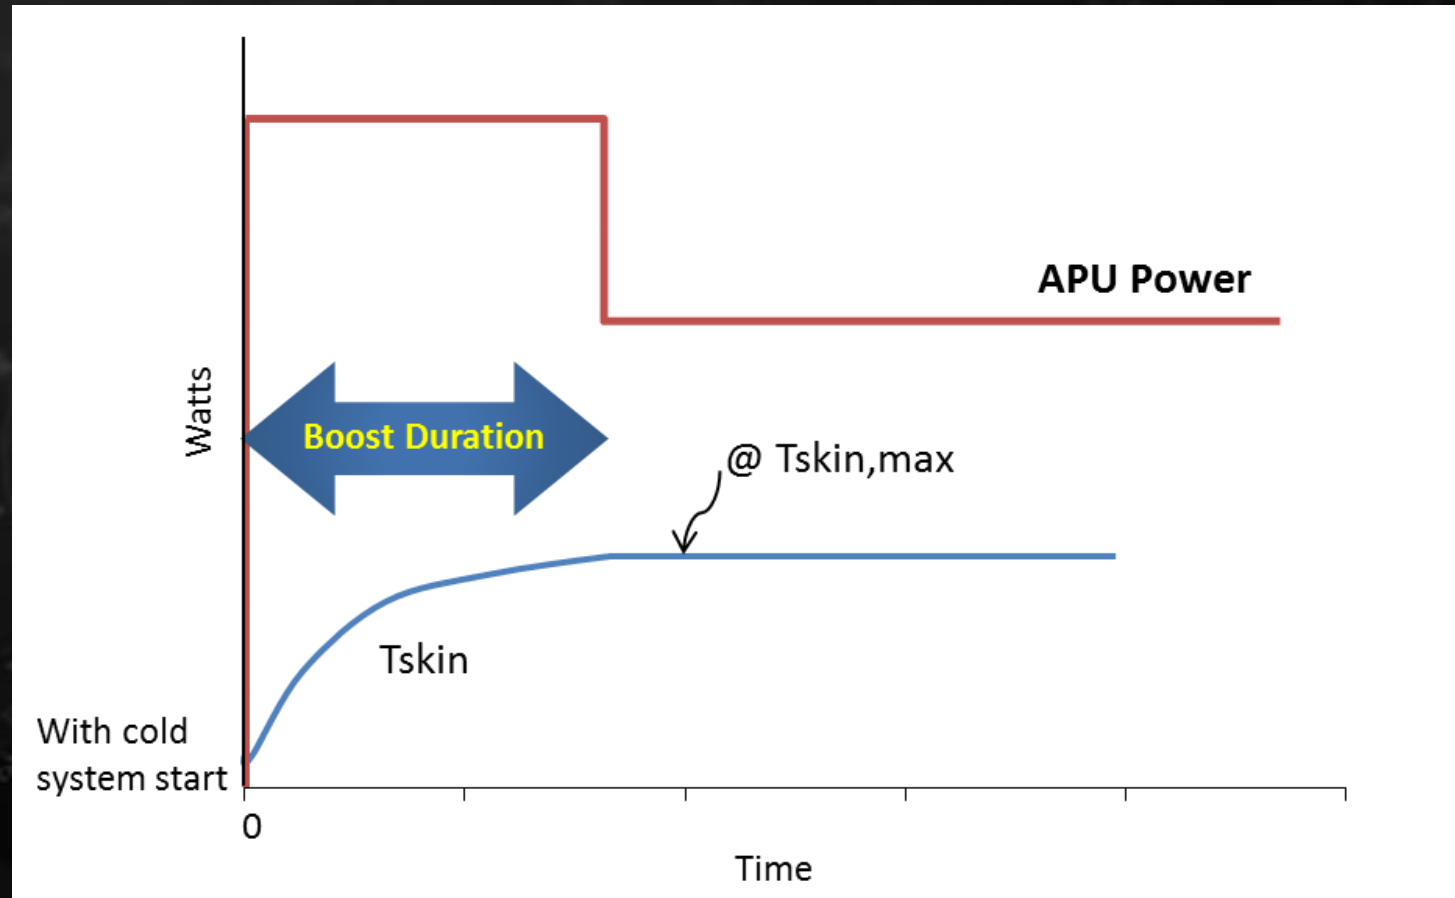

Skin Temperature Aware Power Management

STAPM (Skin Temperature Aware Power Management) improves performance by boosting APU CPU and/or GPU frequencies for as long as the estimated platform skin temperature remains below the specified limit.