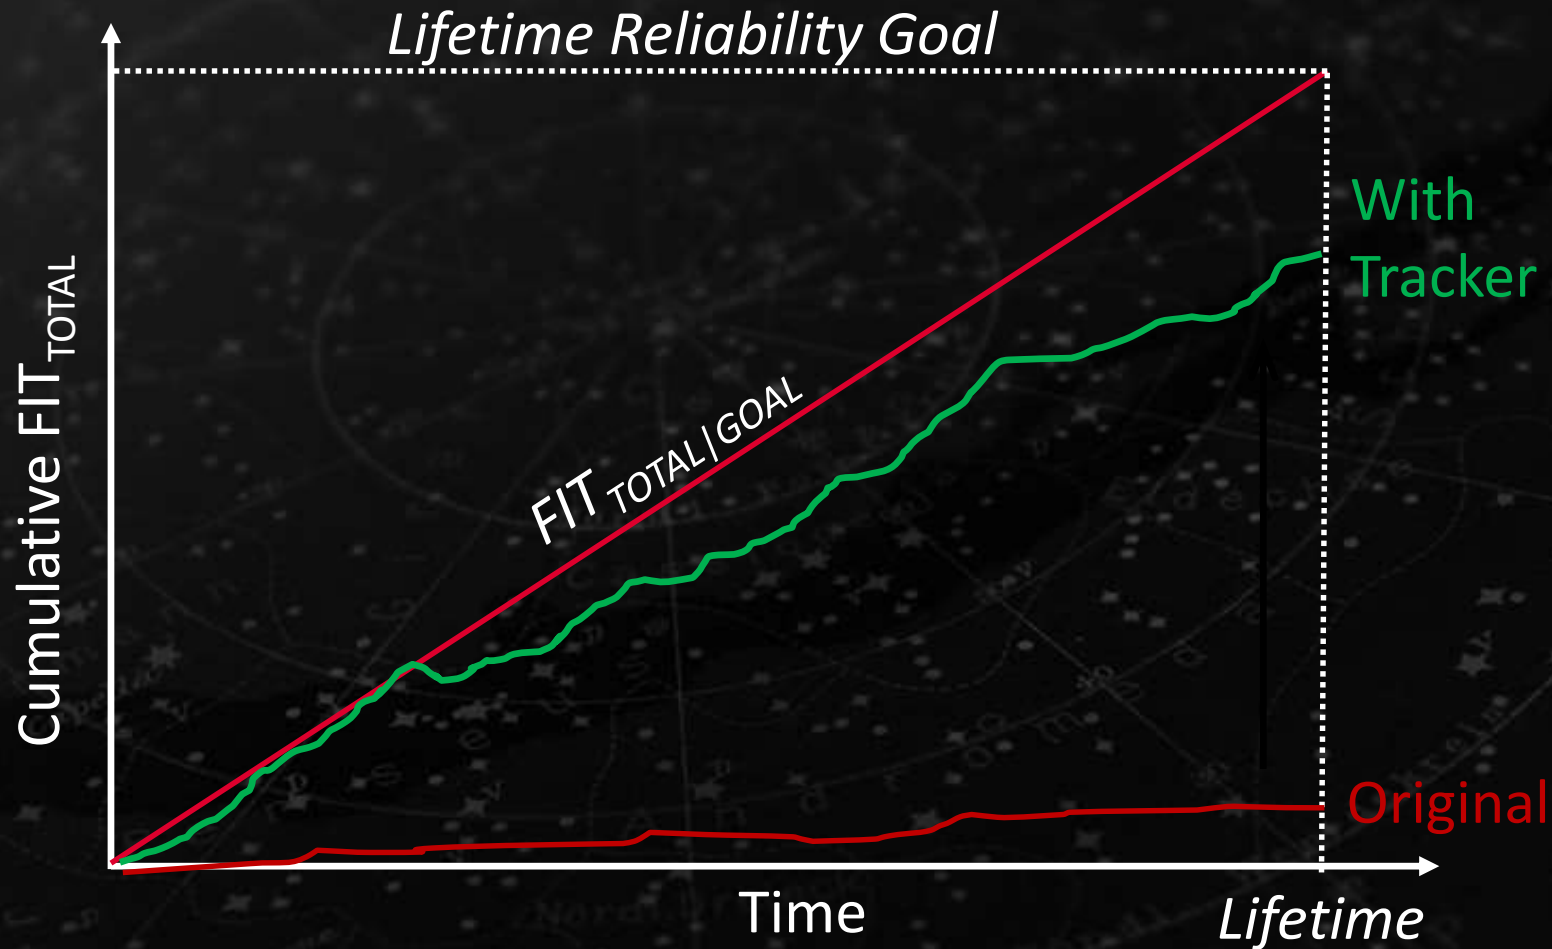

Reliability Tracker Benefit Over Time

- By reducing conservative design margins, the Tracker can support delivery of higher boost frequencies and a better user experience.