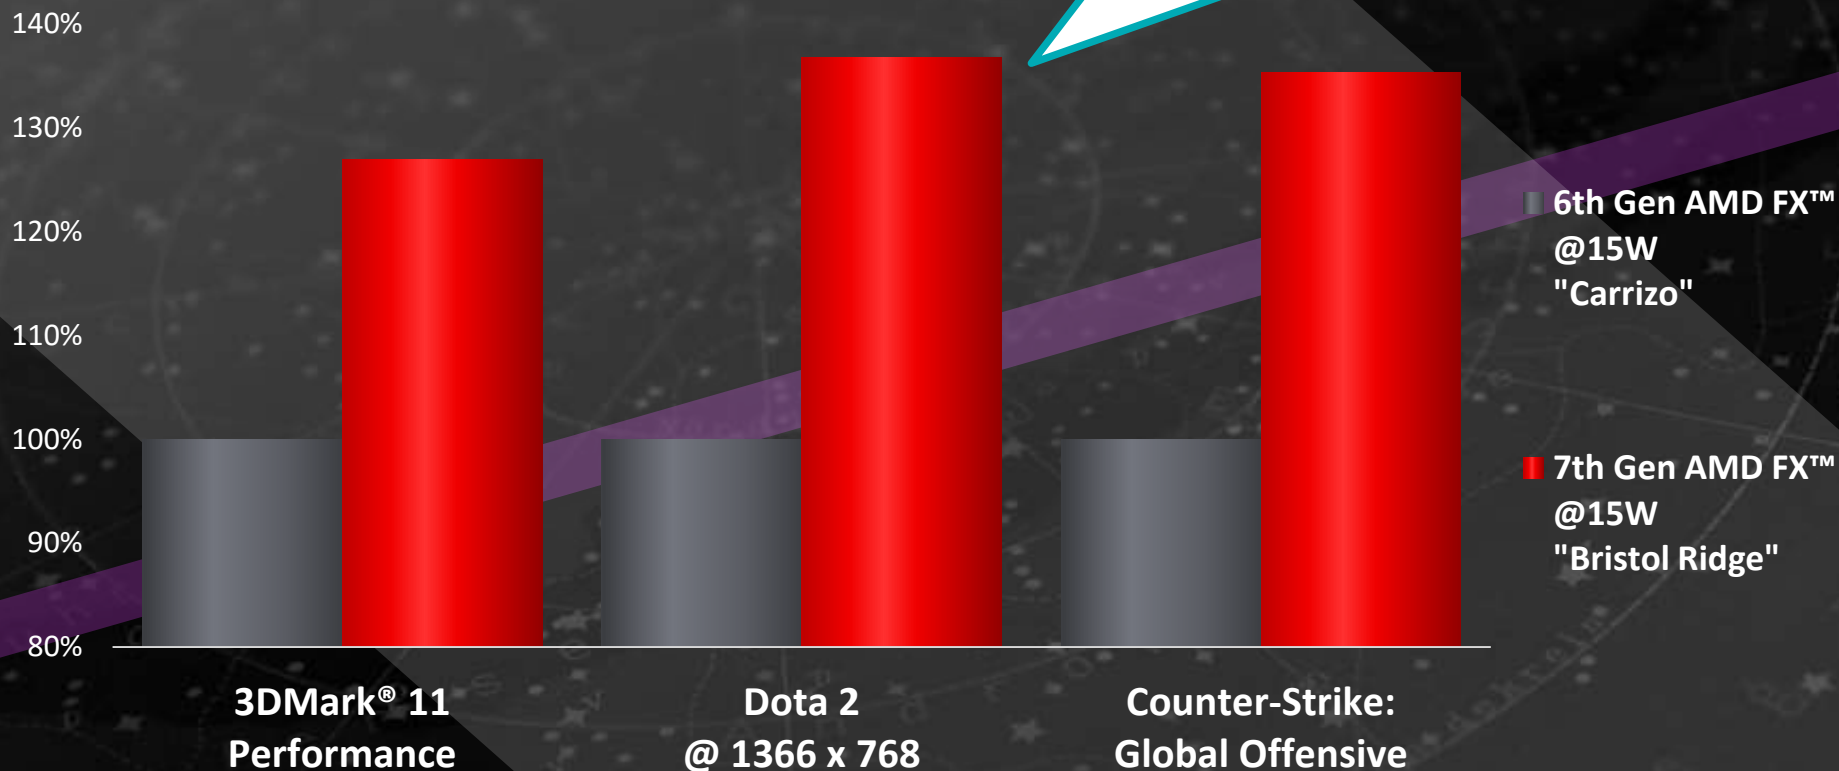

GRAPHICS CORE NEXT (GCN) ADVANCES:

7TH GEN AMD APU PERFORMANCE

Up to **37%** GPU PERFORMANCE IMPROVEMENT OVER LAST GENERATION²

MASSIVE GPU IMPROVEMENT!