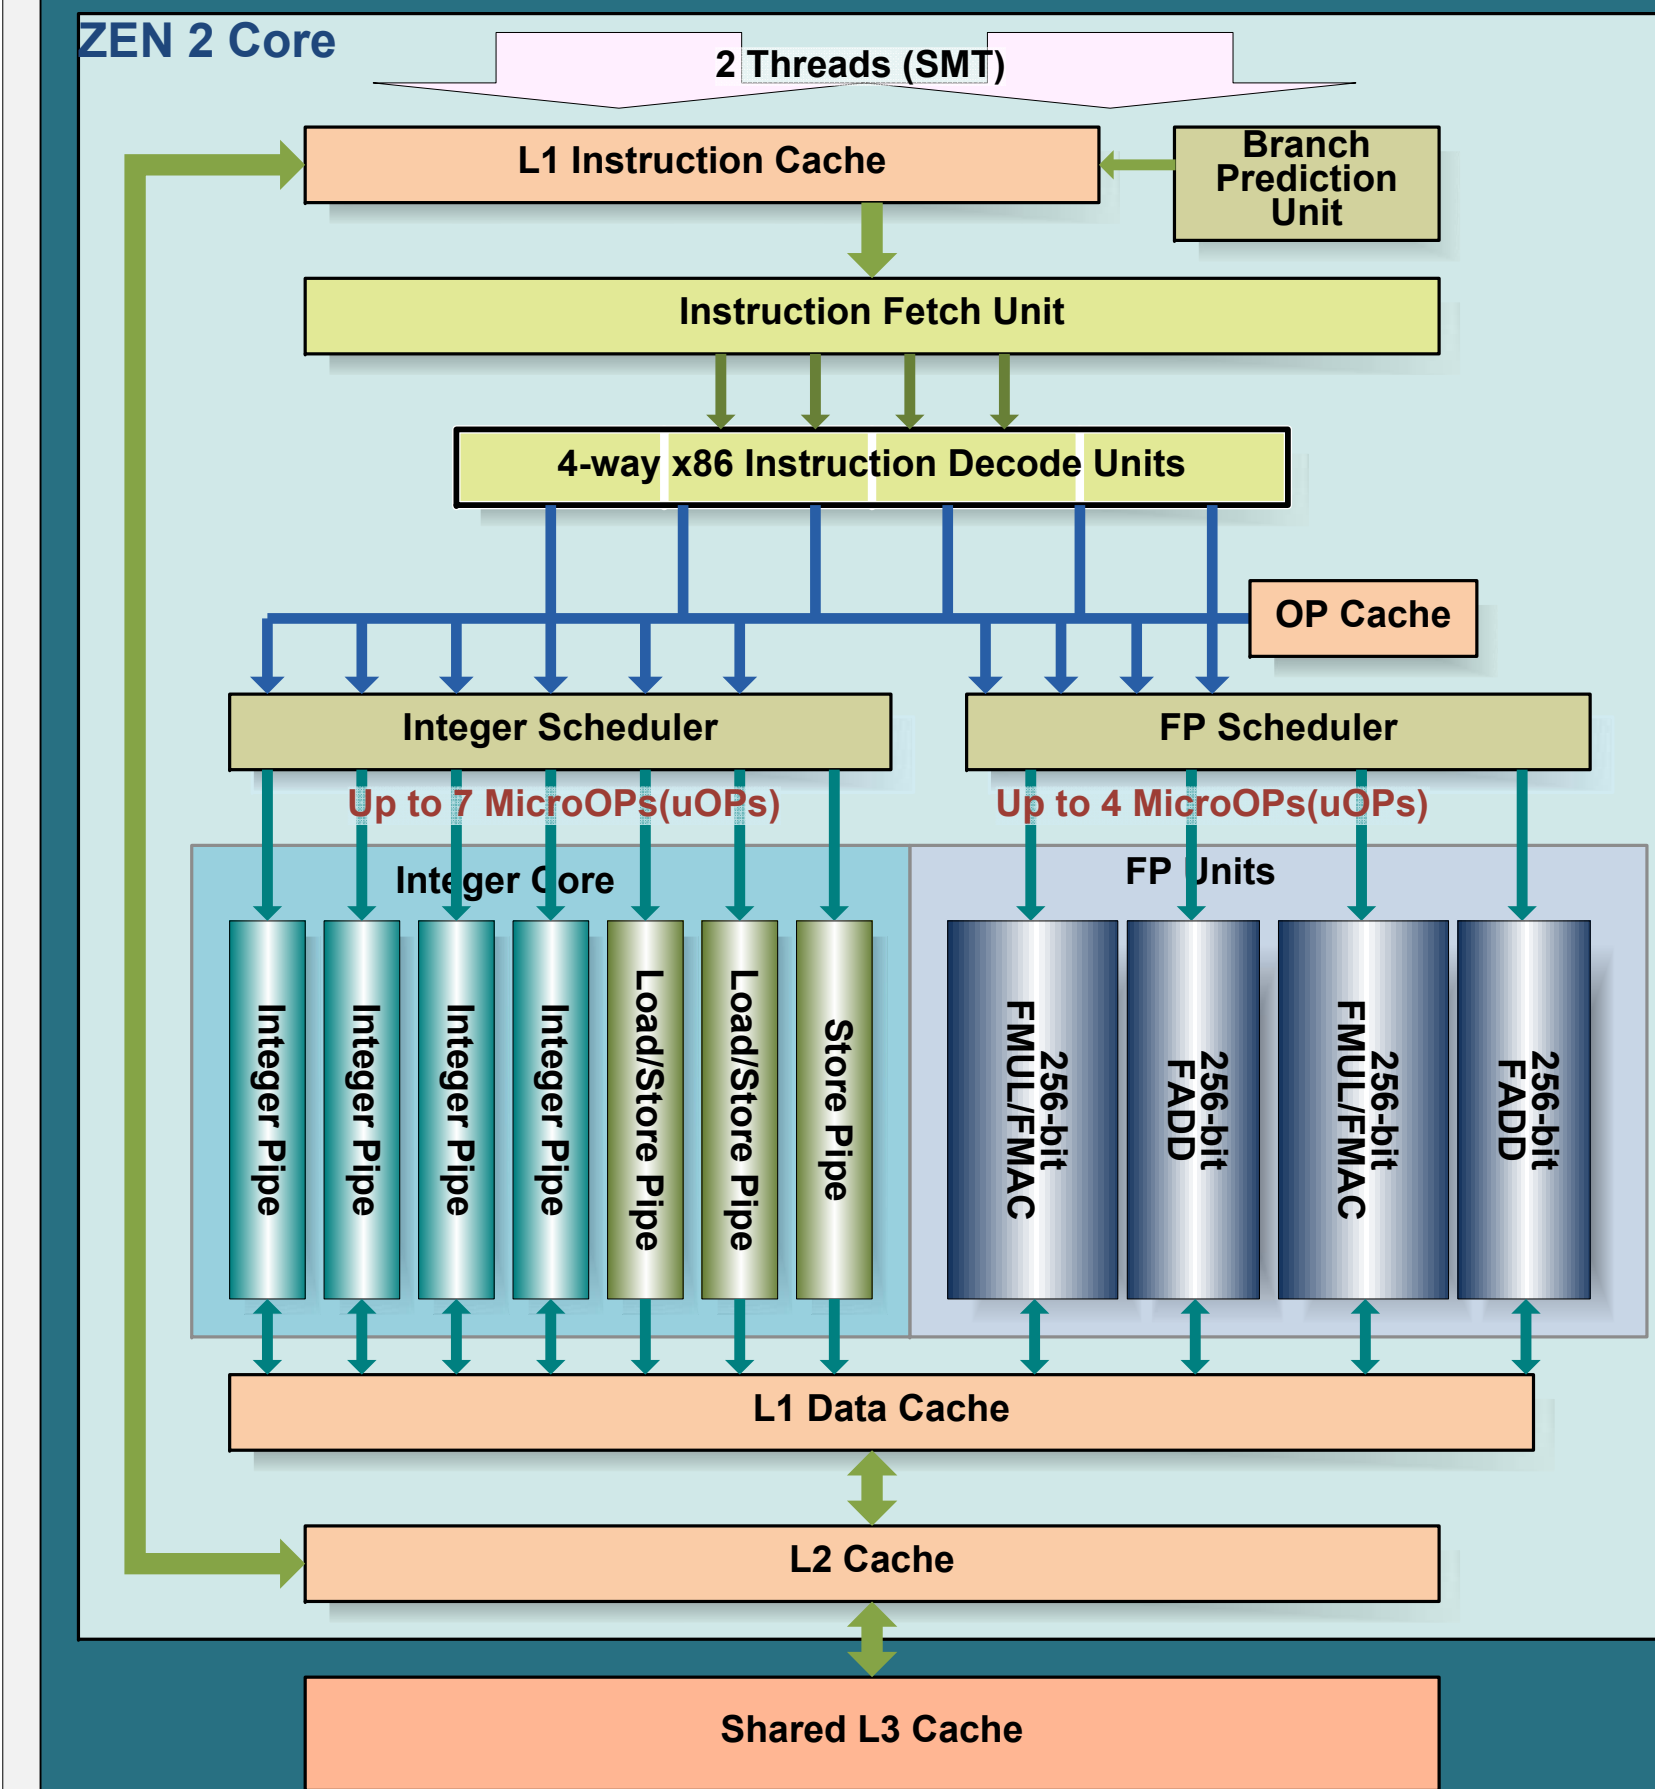

AMD Architecture Comparison

AMD ZEN 2 Architecture (estimated)

2019

AMD ZEN Architecture (estimated)

2017

AMD Steamroller Architecture

2014

AMD Bulldozer Architecture

2011

AMD K8/Hound(K10) Architecture

2003

AMD Bobcat Architecture (estimated)

Low Power 2011