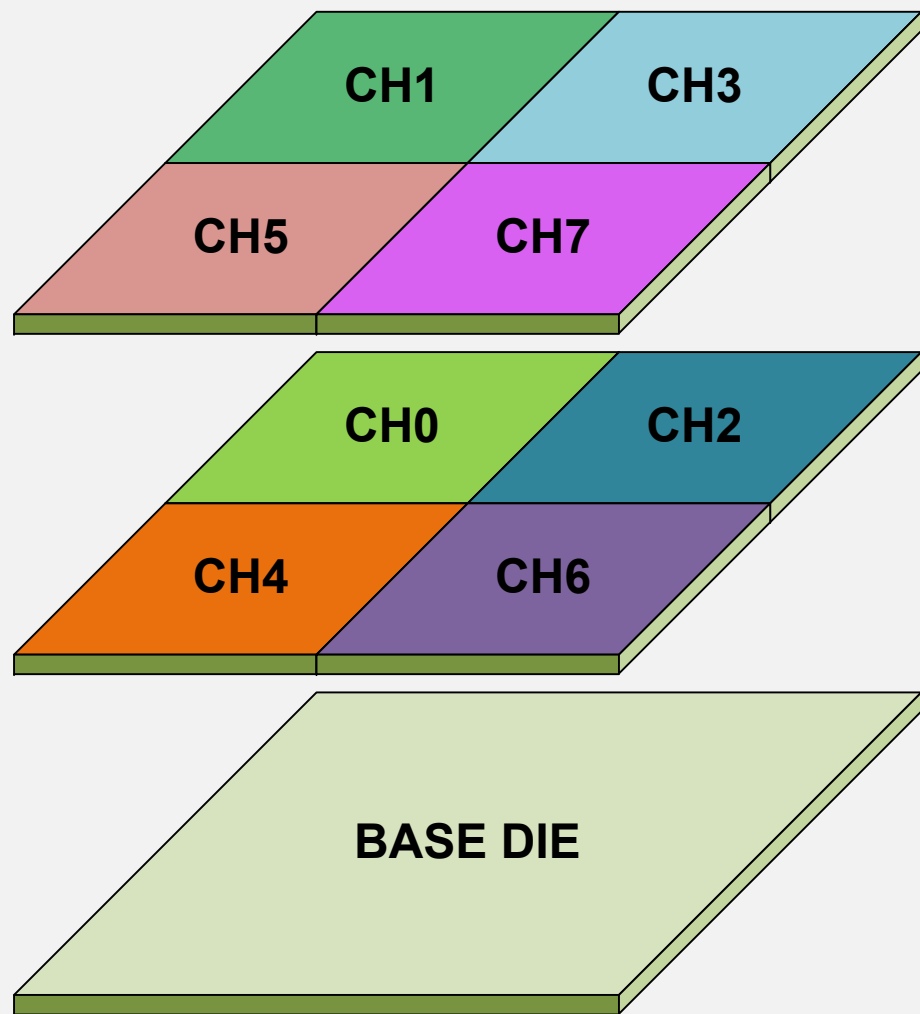

SK hynix HBM2 Architecture 2Hi

SK hynix's 1st Gen HBM2

**8 Channels
x1024**

SK hynix's 2nd Gen HBM2

**4 Channels
x512**