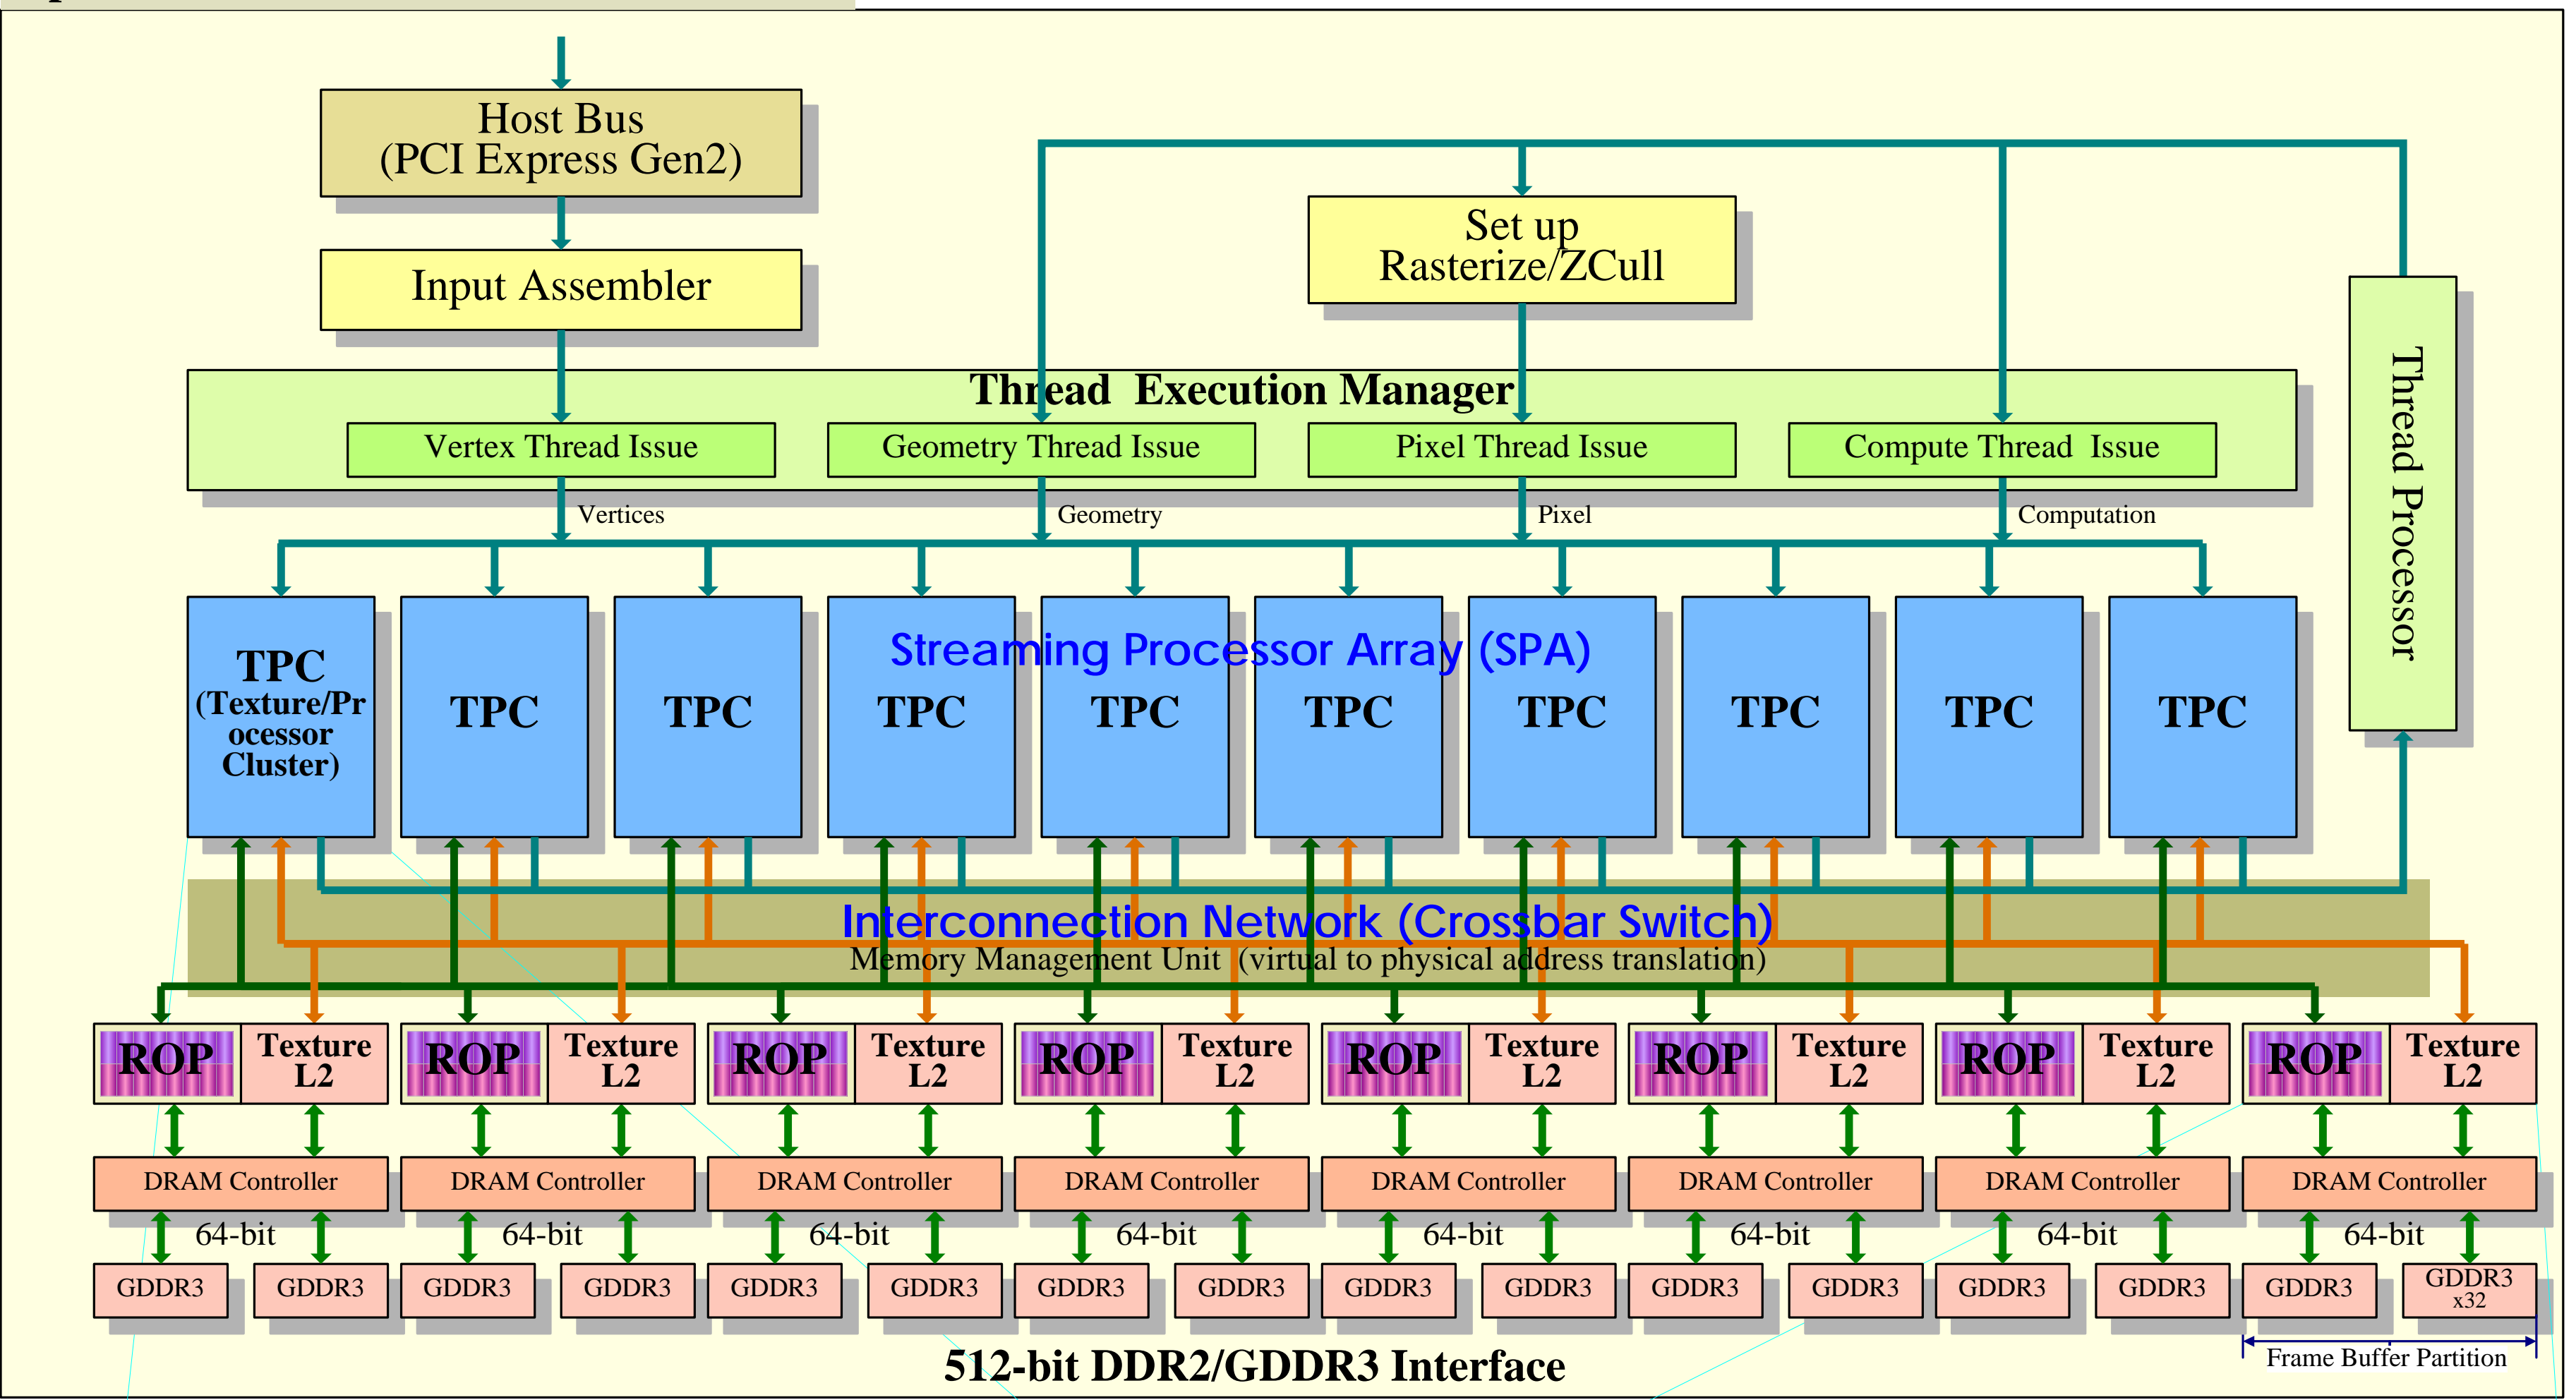

GT200(GeForce GTX 280) Over View (一部推定)

Pipeline Over View

Texture/Processor Cluster (TPC) or Thread Processor Cluster

ROP (Raster Operation Processor) & Memory

Streaming Multiprocessor (SM) (=Processor Cluster)

Execution Pipes