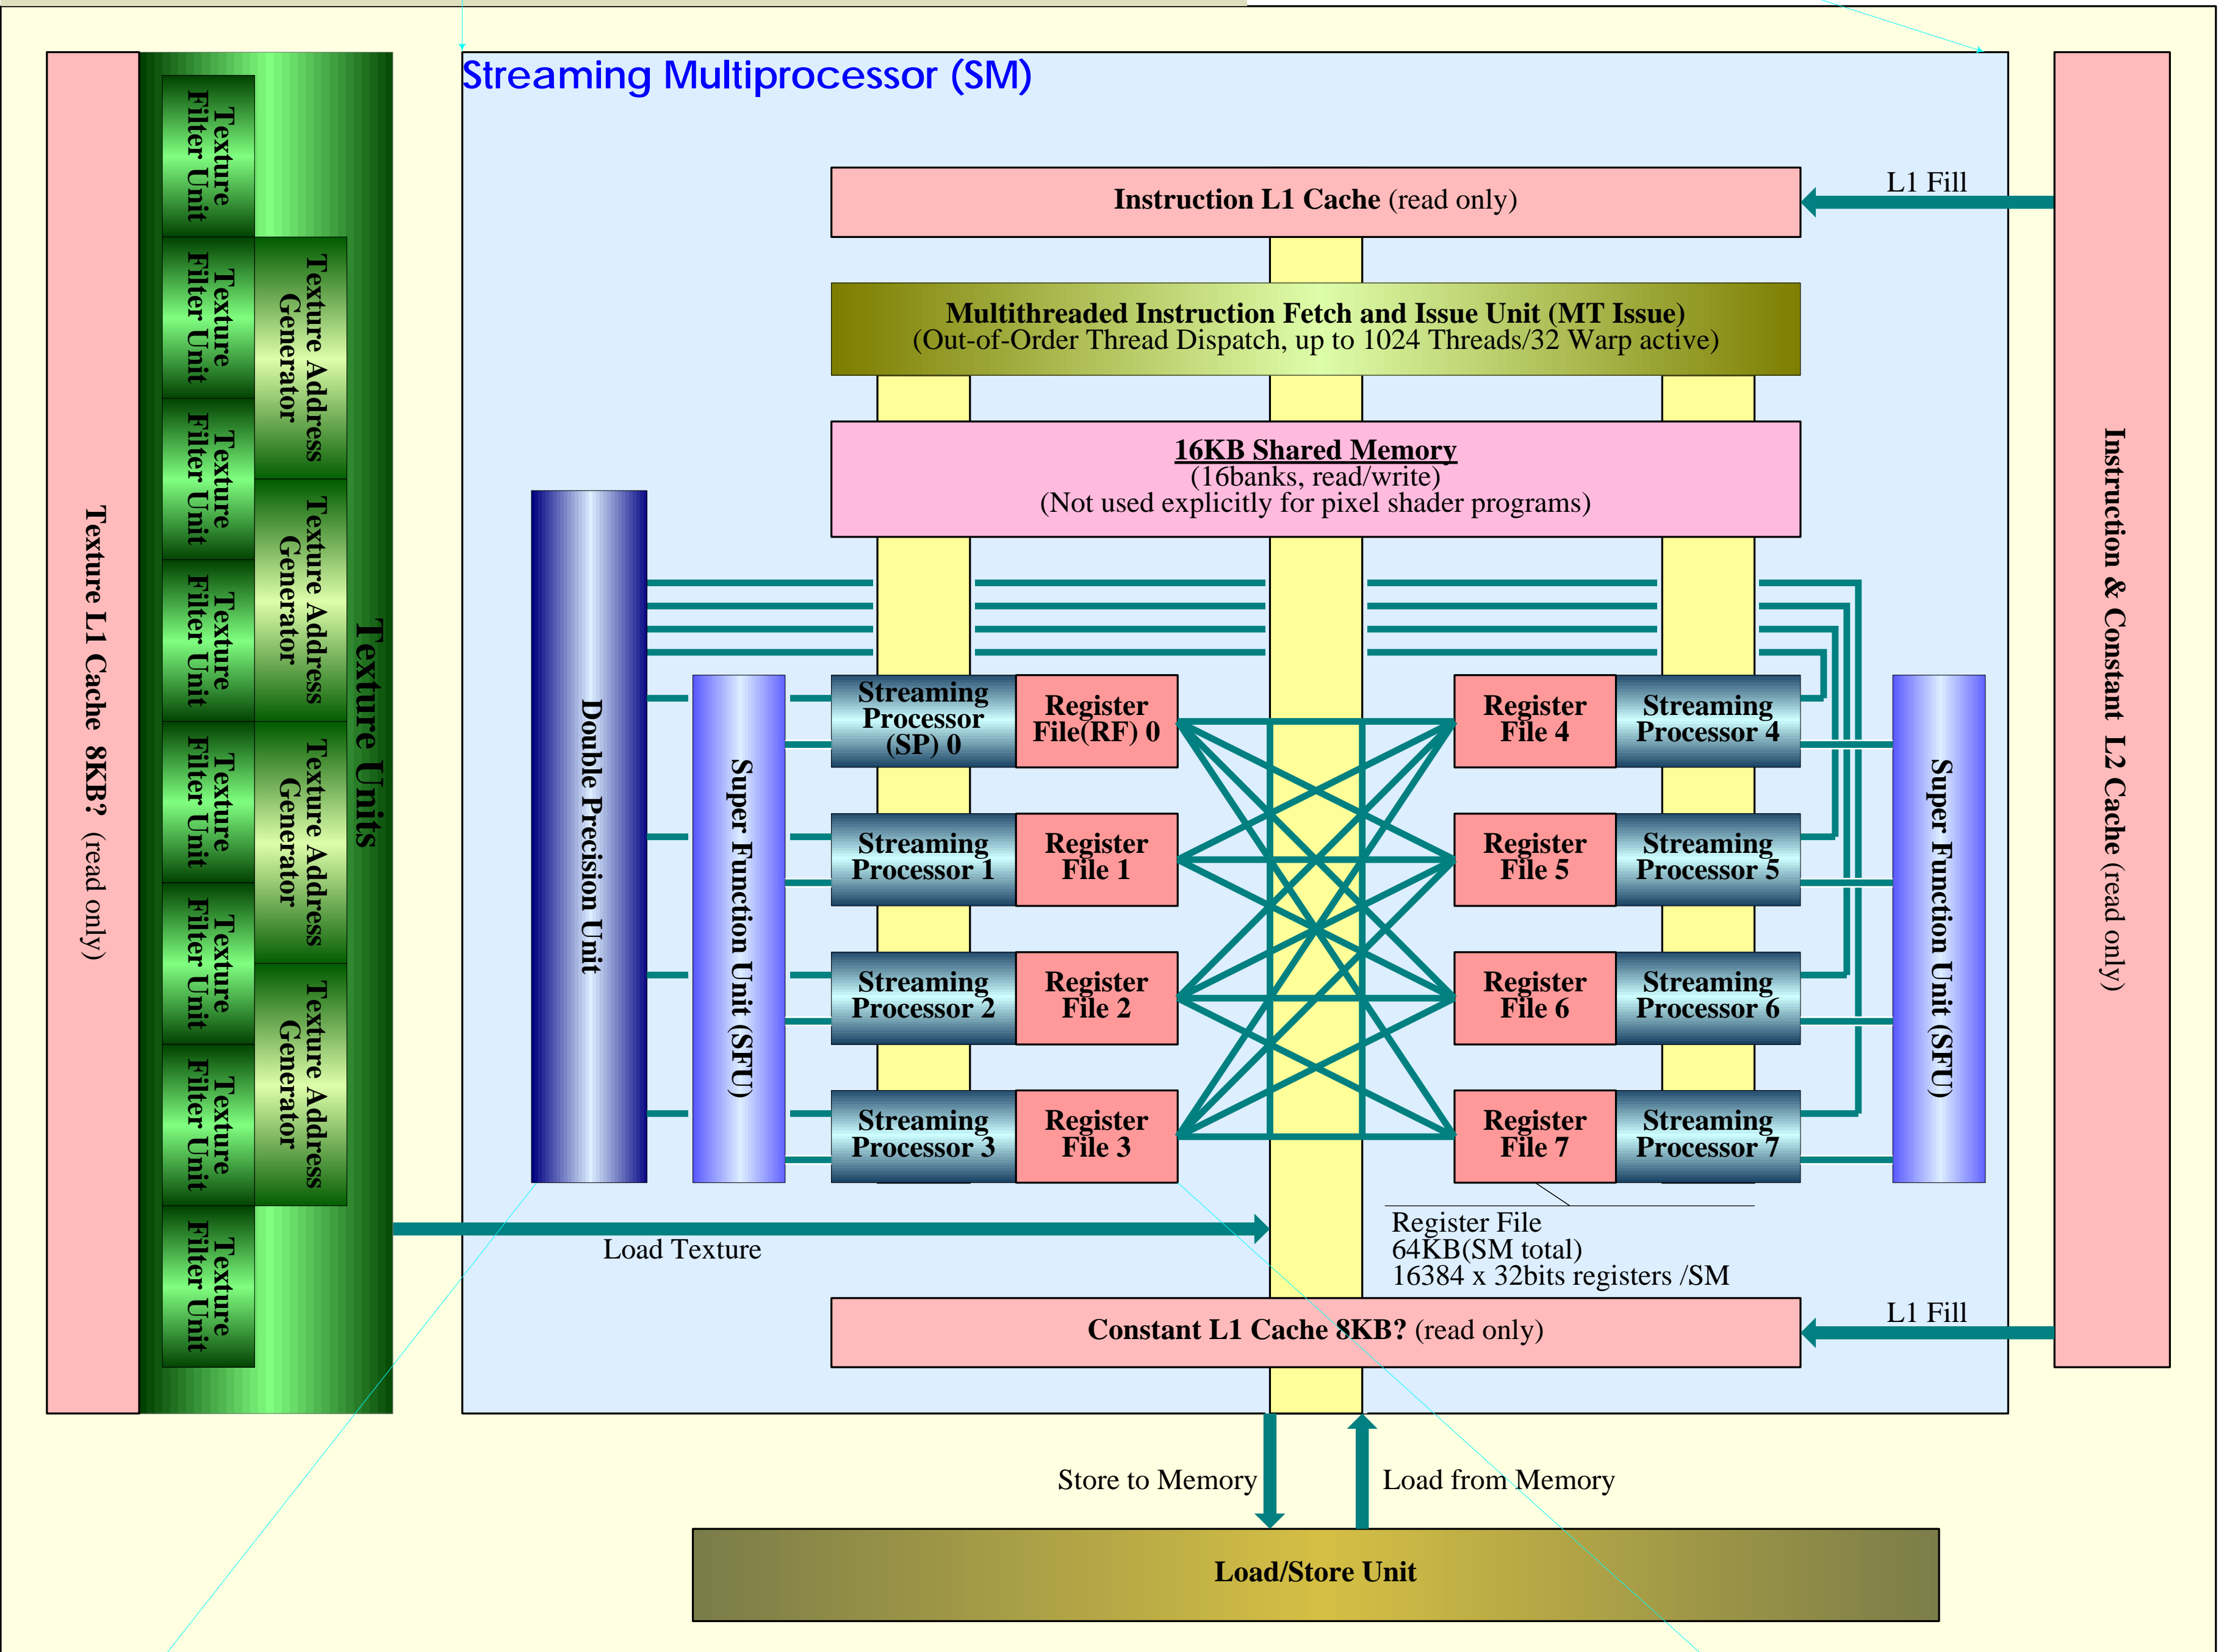

GT200(GeForce GTX 280) Over View (一部推定)

Pipeline Over View

Texture/Processor Cluster (TPC) or Thread Processor Cluster

ROP (Raster Operation Processor) & Memory

Streaming Multiprocessor (SM) (=Processor Cluster)

Execution Pipes