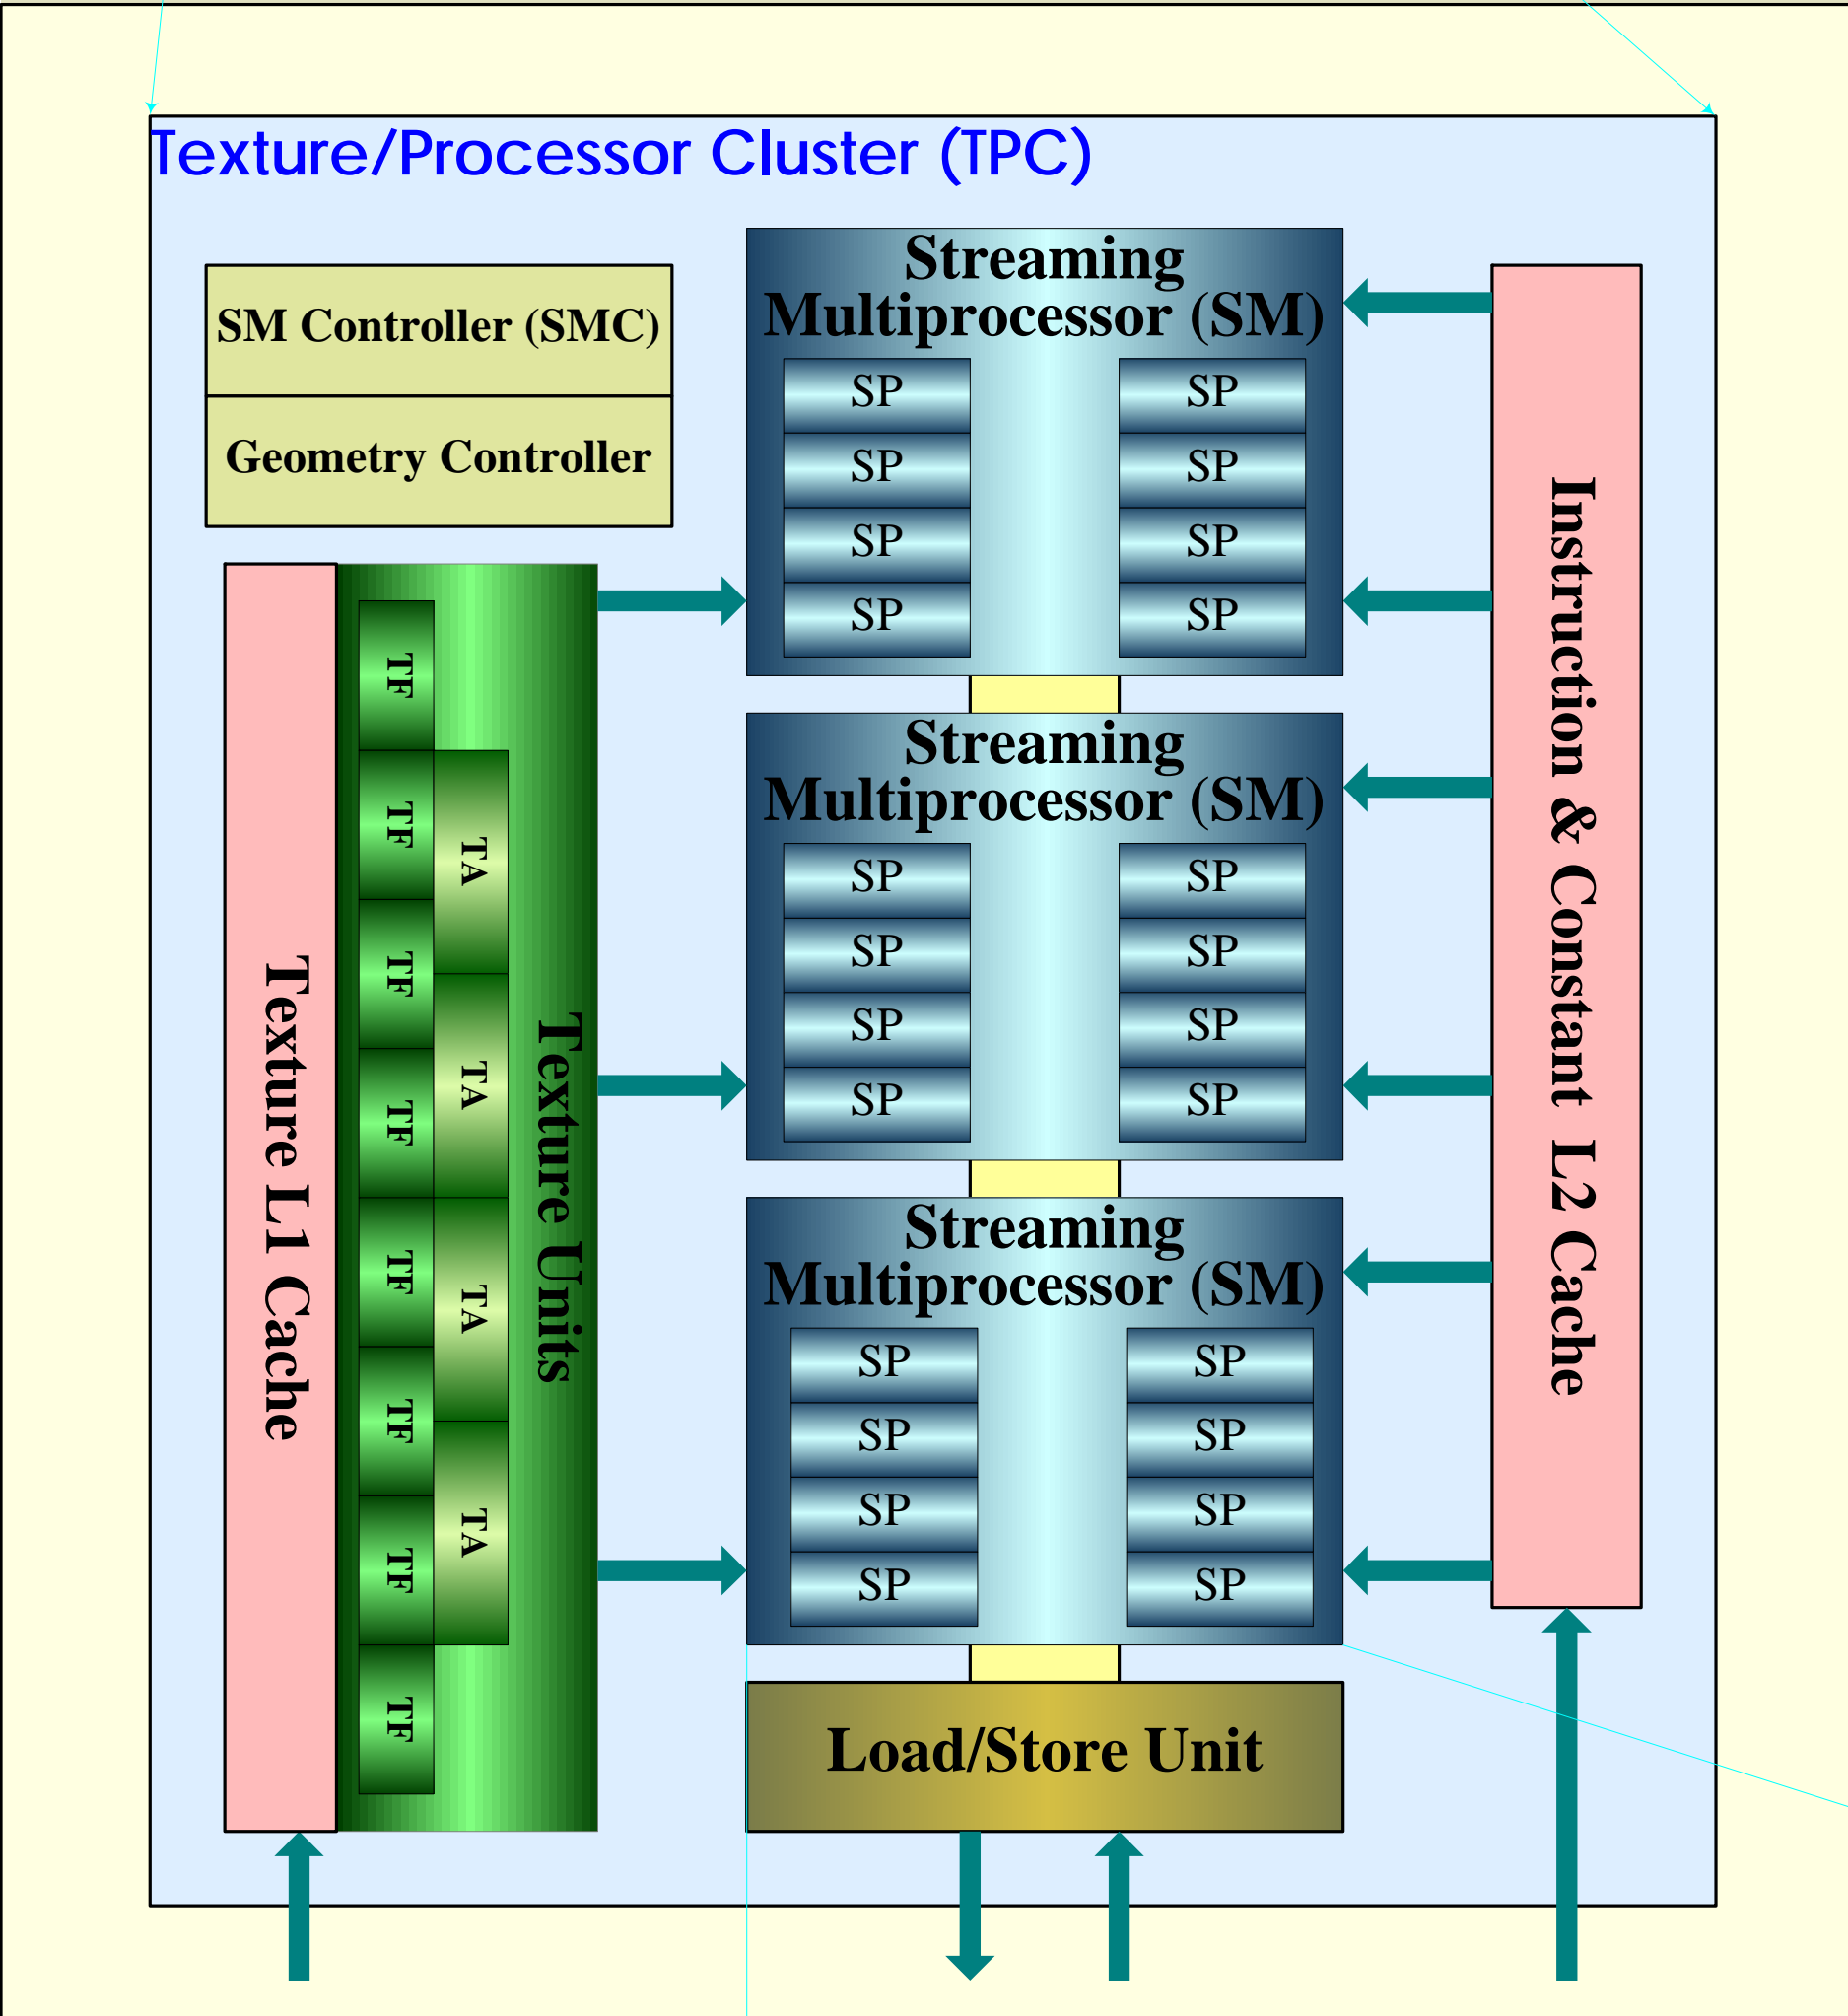

GT200(GeForce GTX 280) Over View (一部推定)

Pipeline Over View

Texture/Processor Cluster (TPC) or Thread Processor Cluster

ROP (Raster Operation Processor) & Memory

Streaming Multiprocessor (SM) (=Processor Cluster)

Execution Pipes