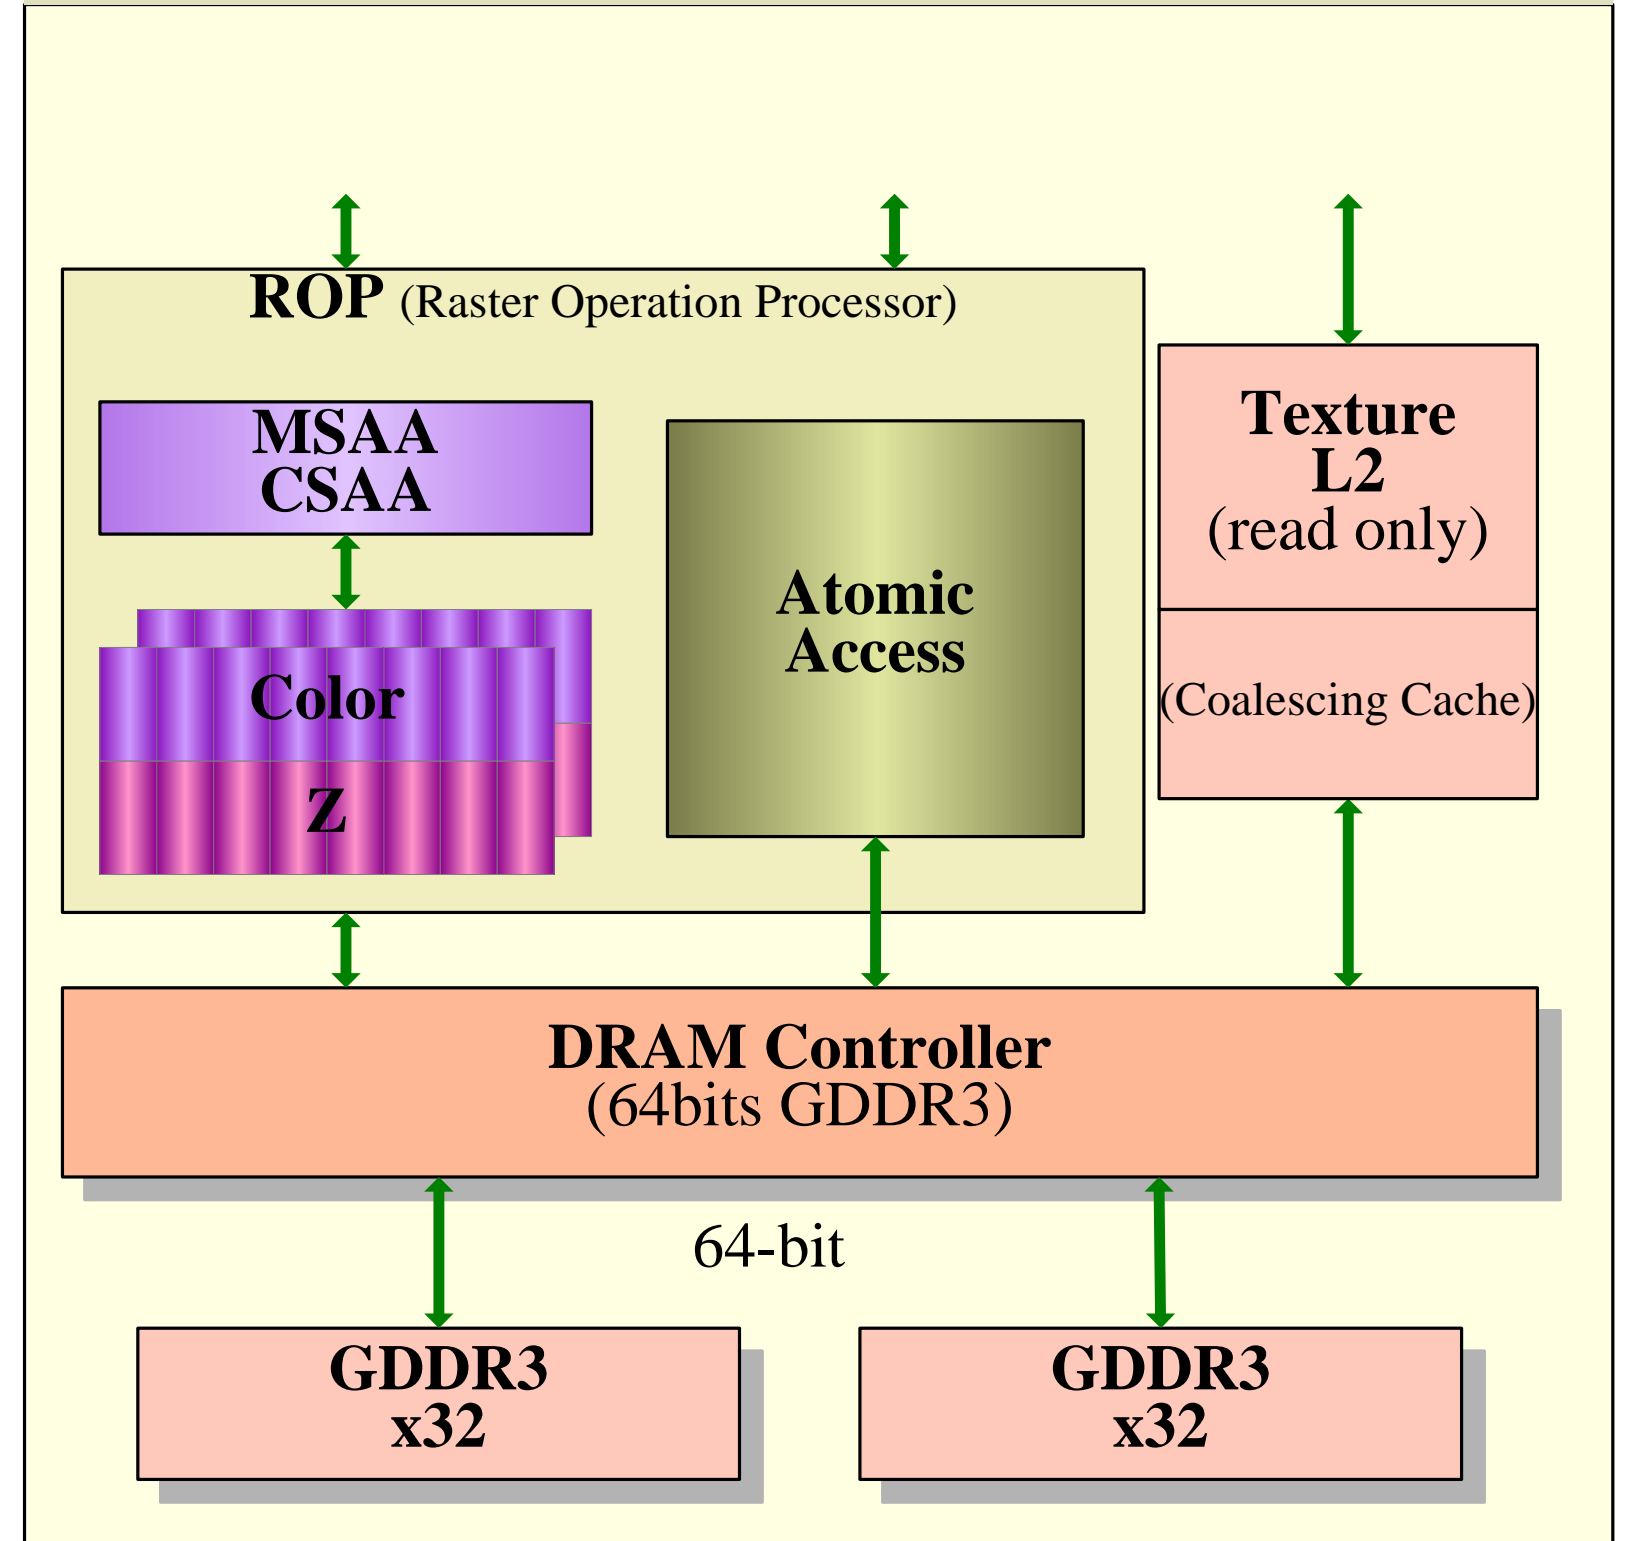

GT200(GeForce GTX 280) Over View (一部推定)

Pipeline Over View

Texture/Processor Cluster (TPC) or Thread Processor Cluster

ROP (Raster Operation Processor) & Memory

Streaming Multiprocessor (SM) (=Processor Cluster)

Execution Pipes