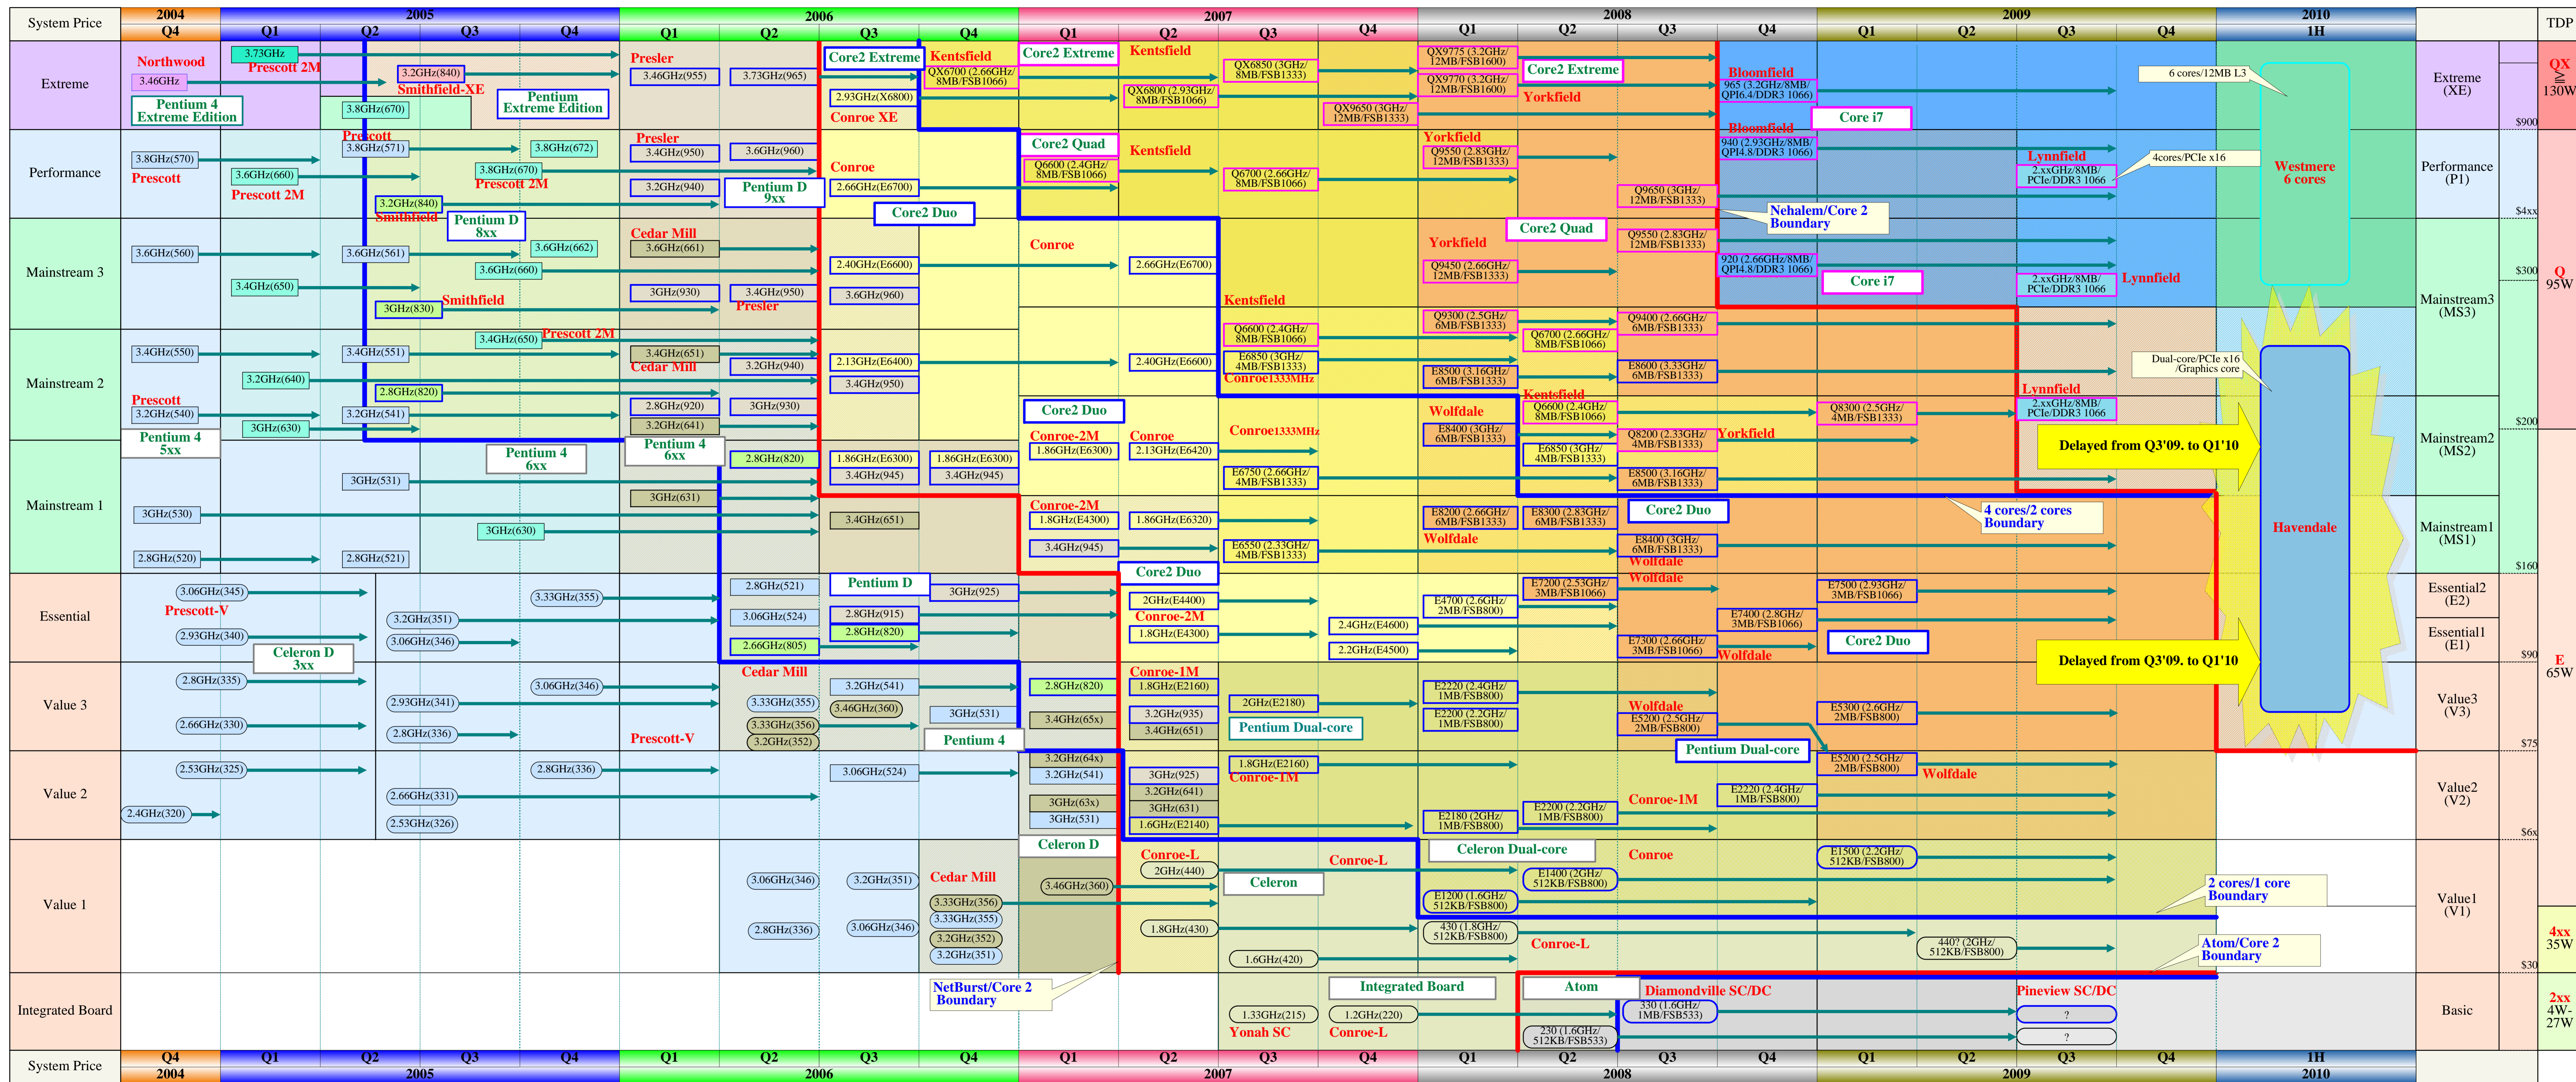

Intel Desktop CPU Roadmap

- Hexa(6) Core
- Quad Core
- Dual Core
- Single Core
- Pentium 4 6xx (Prescott 2M)
- Pentium 4 5xx (Prescott)
- Celeron D (Prescott-V)
- Pentium D 9xx (Presler)
- Pentium D 8xx (Smithfield)
- Pentium 4 (Cedar Mill)
- Celeron D (Cedar Mill)
- Core 2 Duo (Conroe)
- Core 2 Duo (Conroe 1333)
- Pentium Dual-core (Conroe)
- Celeron (Conroe-L)
- Core 2 Extreme/Quad (Kentsfield)
- Core 2 Extreme/Quad (Yorkfield)
- Core 2 Duo (Wolfdale)
- Celeron Dual-core (Conroe)
- Bloomfield
- Lynnfield
- Havendale
- Diamondville DC
- Diamondville SC
- Pineview DC
- Pineview SC