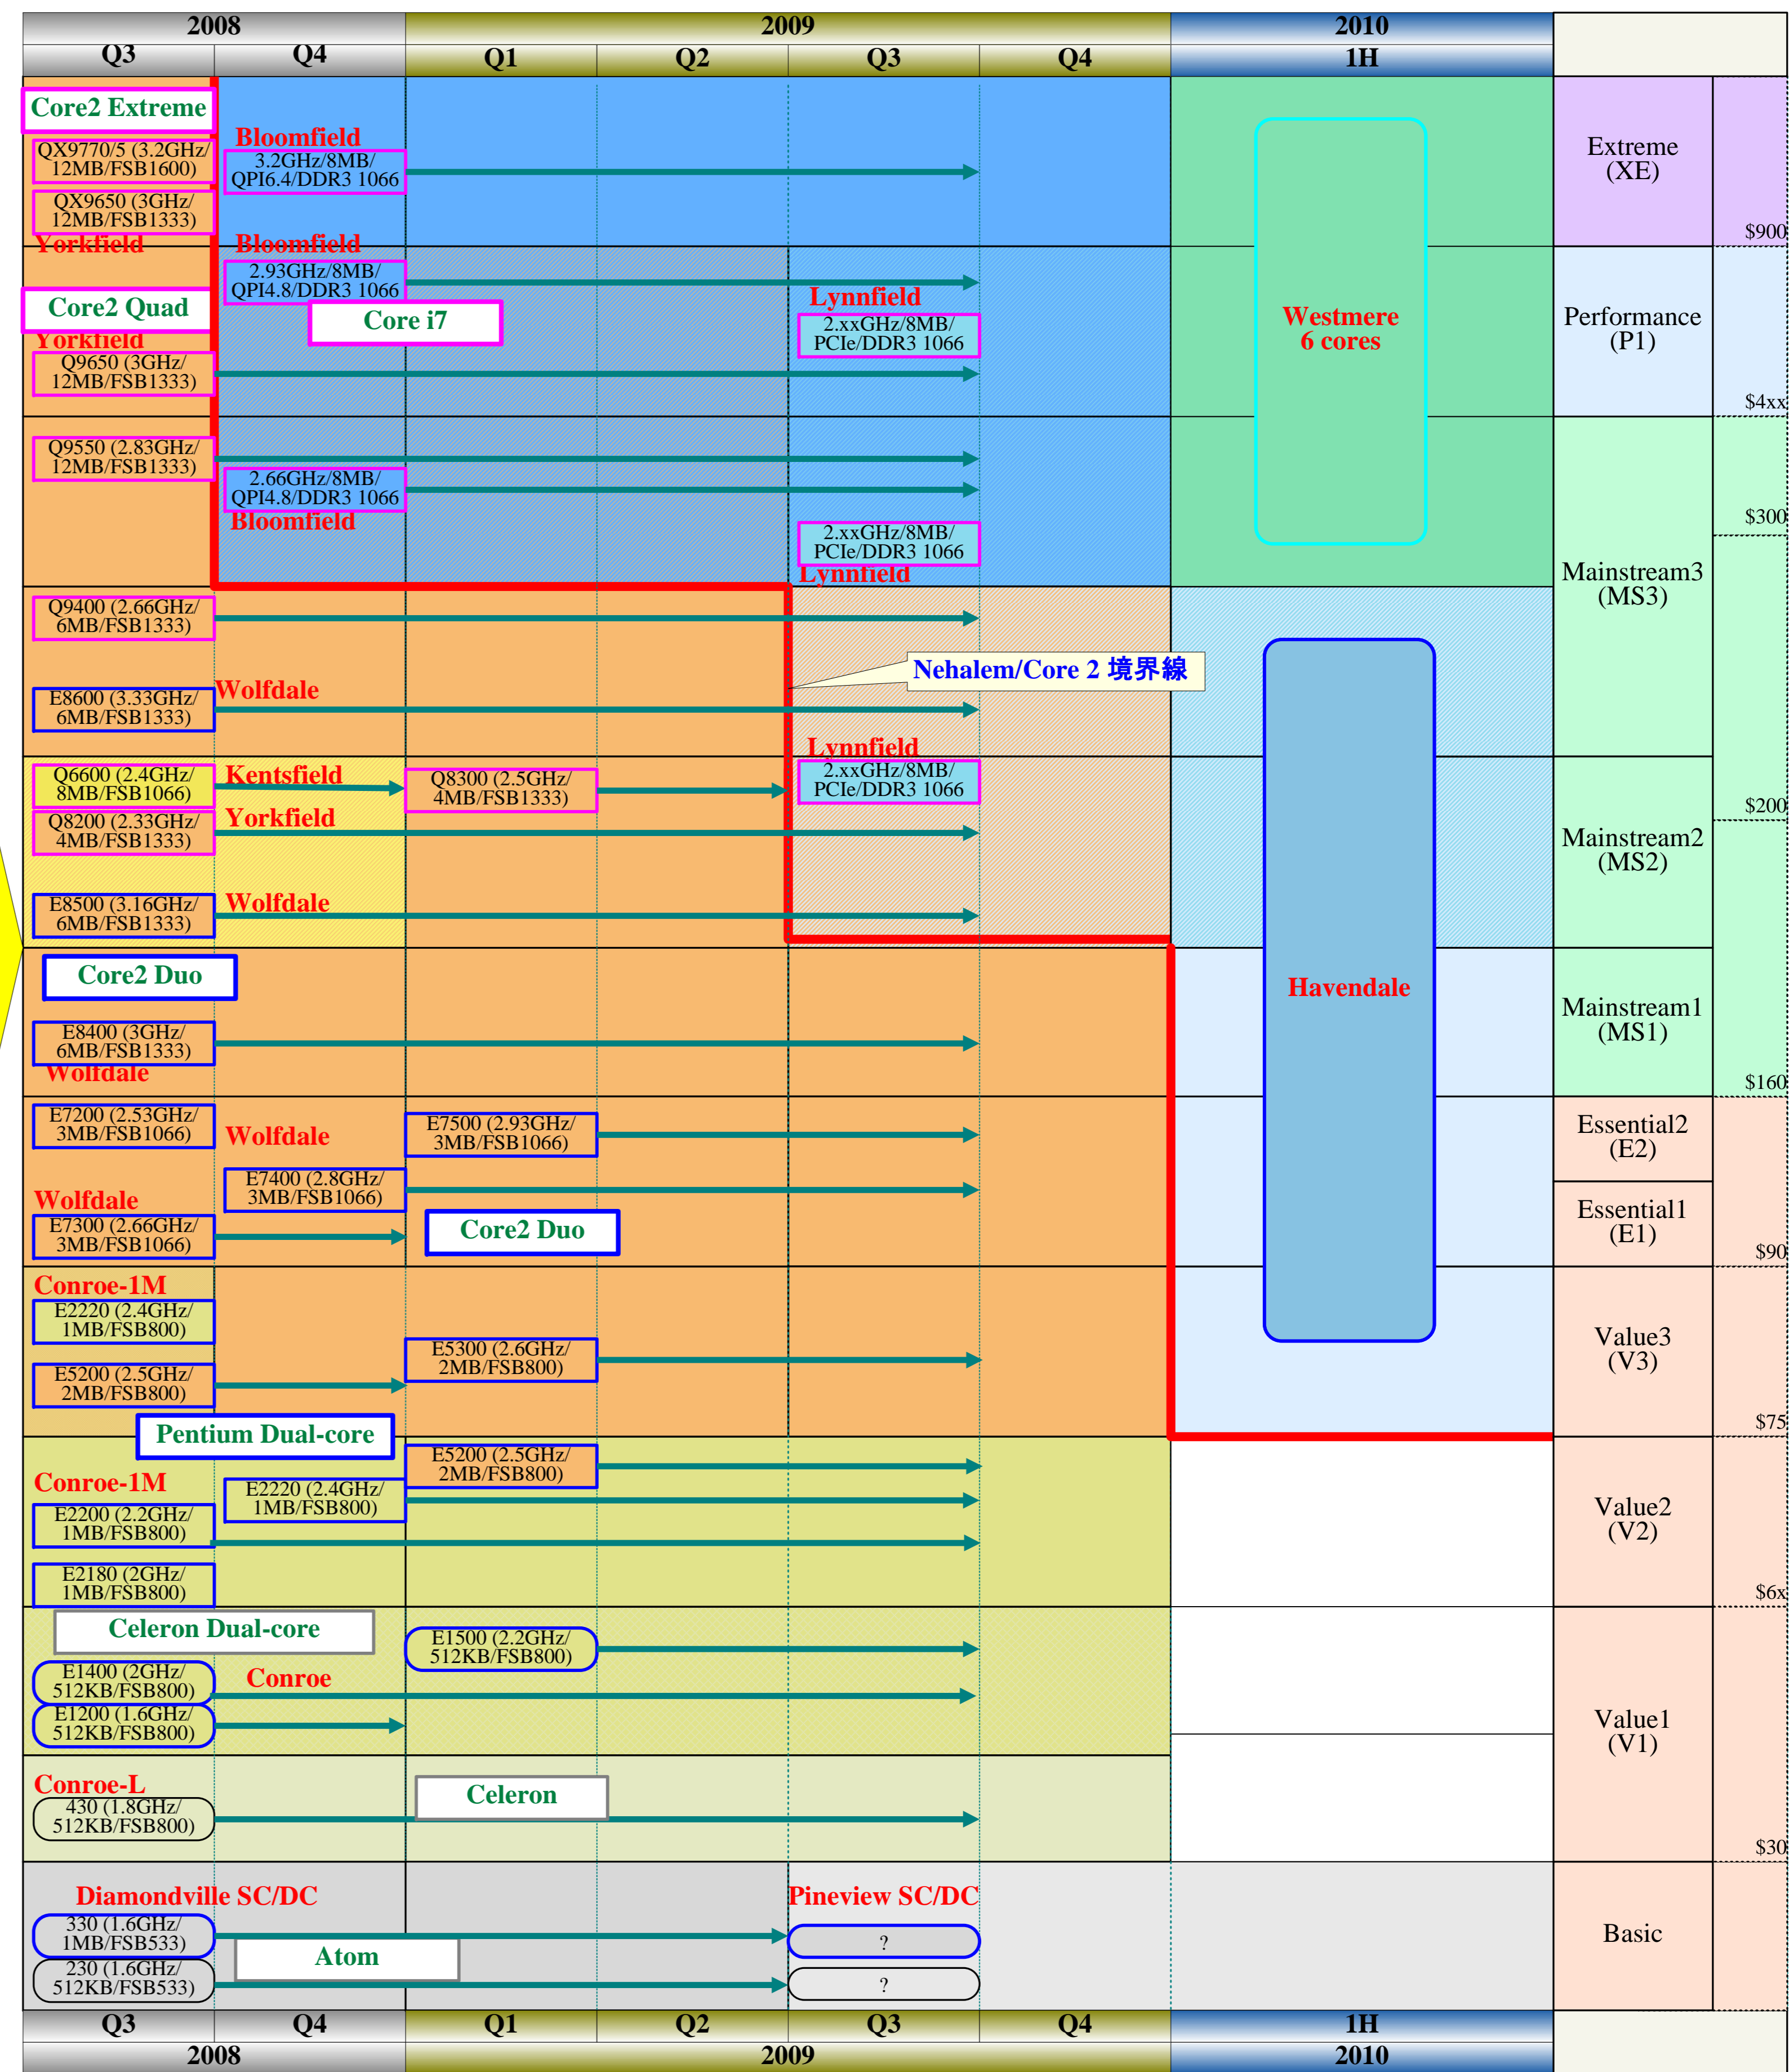

Intel Desktop CPU Roadmap

Previous Road Map

Current Road Map

Delayed from Q3'09. to Q1'10

- Hexa(6) Core
- Quad Core
- Dual Core
- Single Core