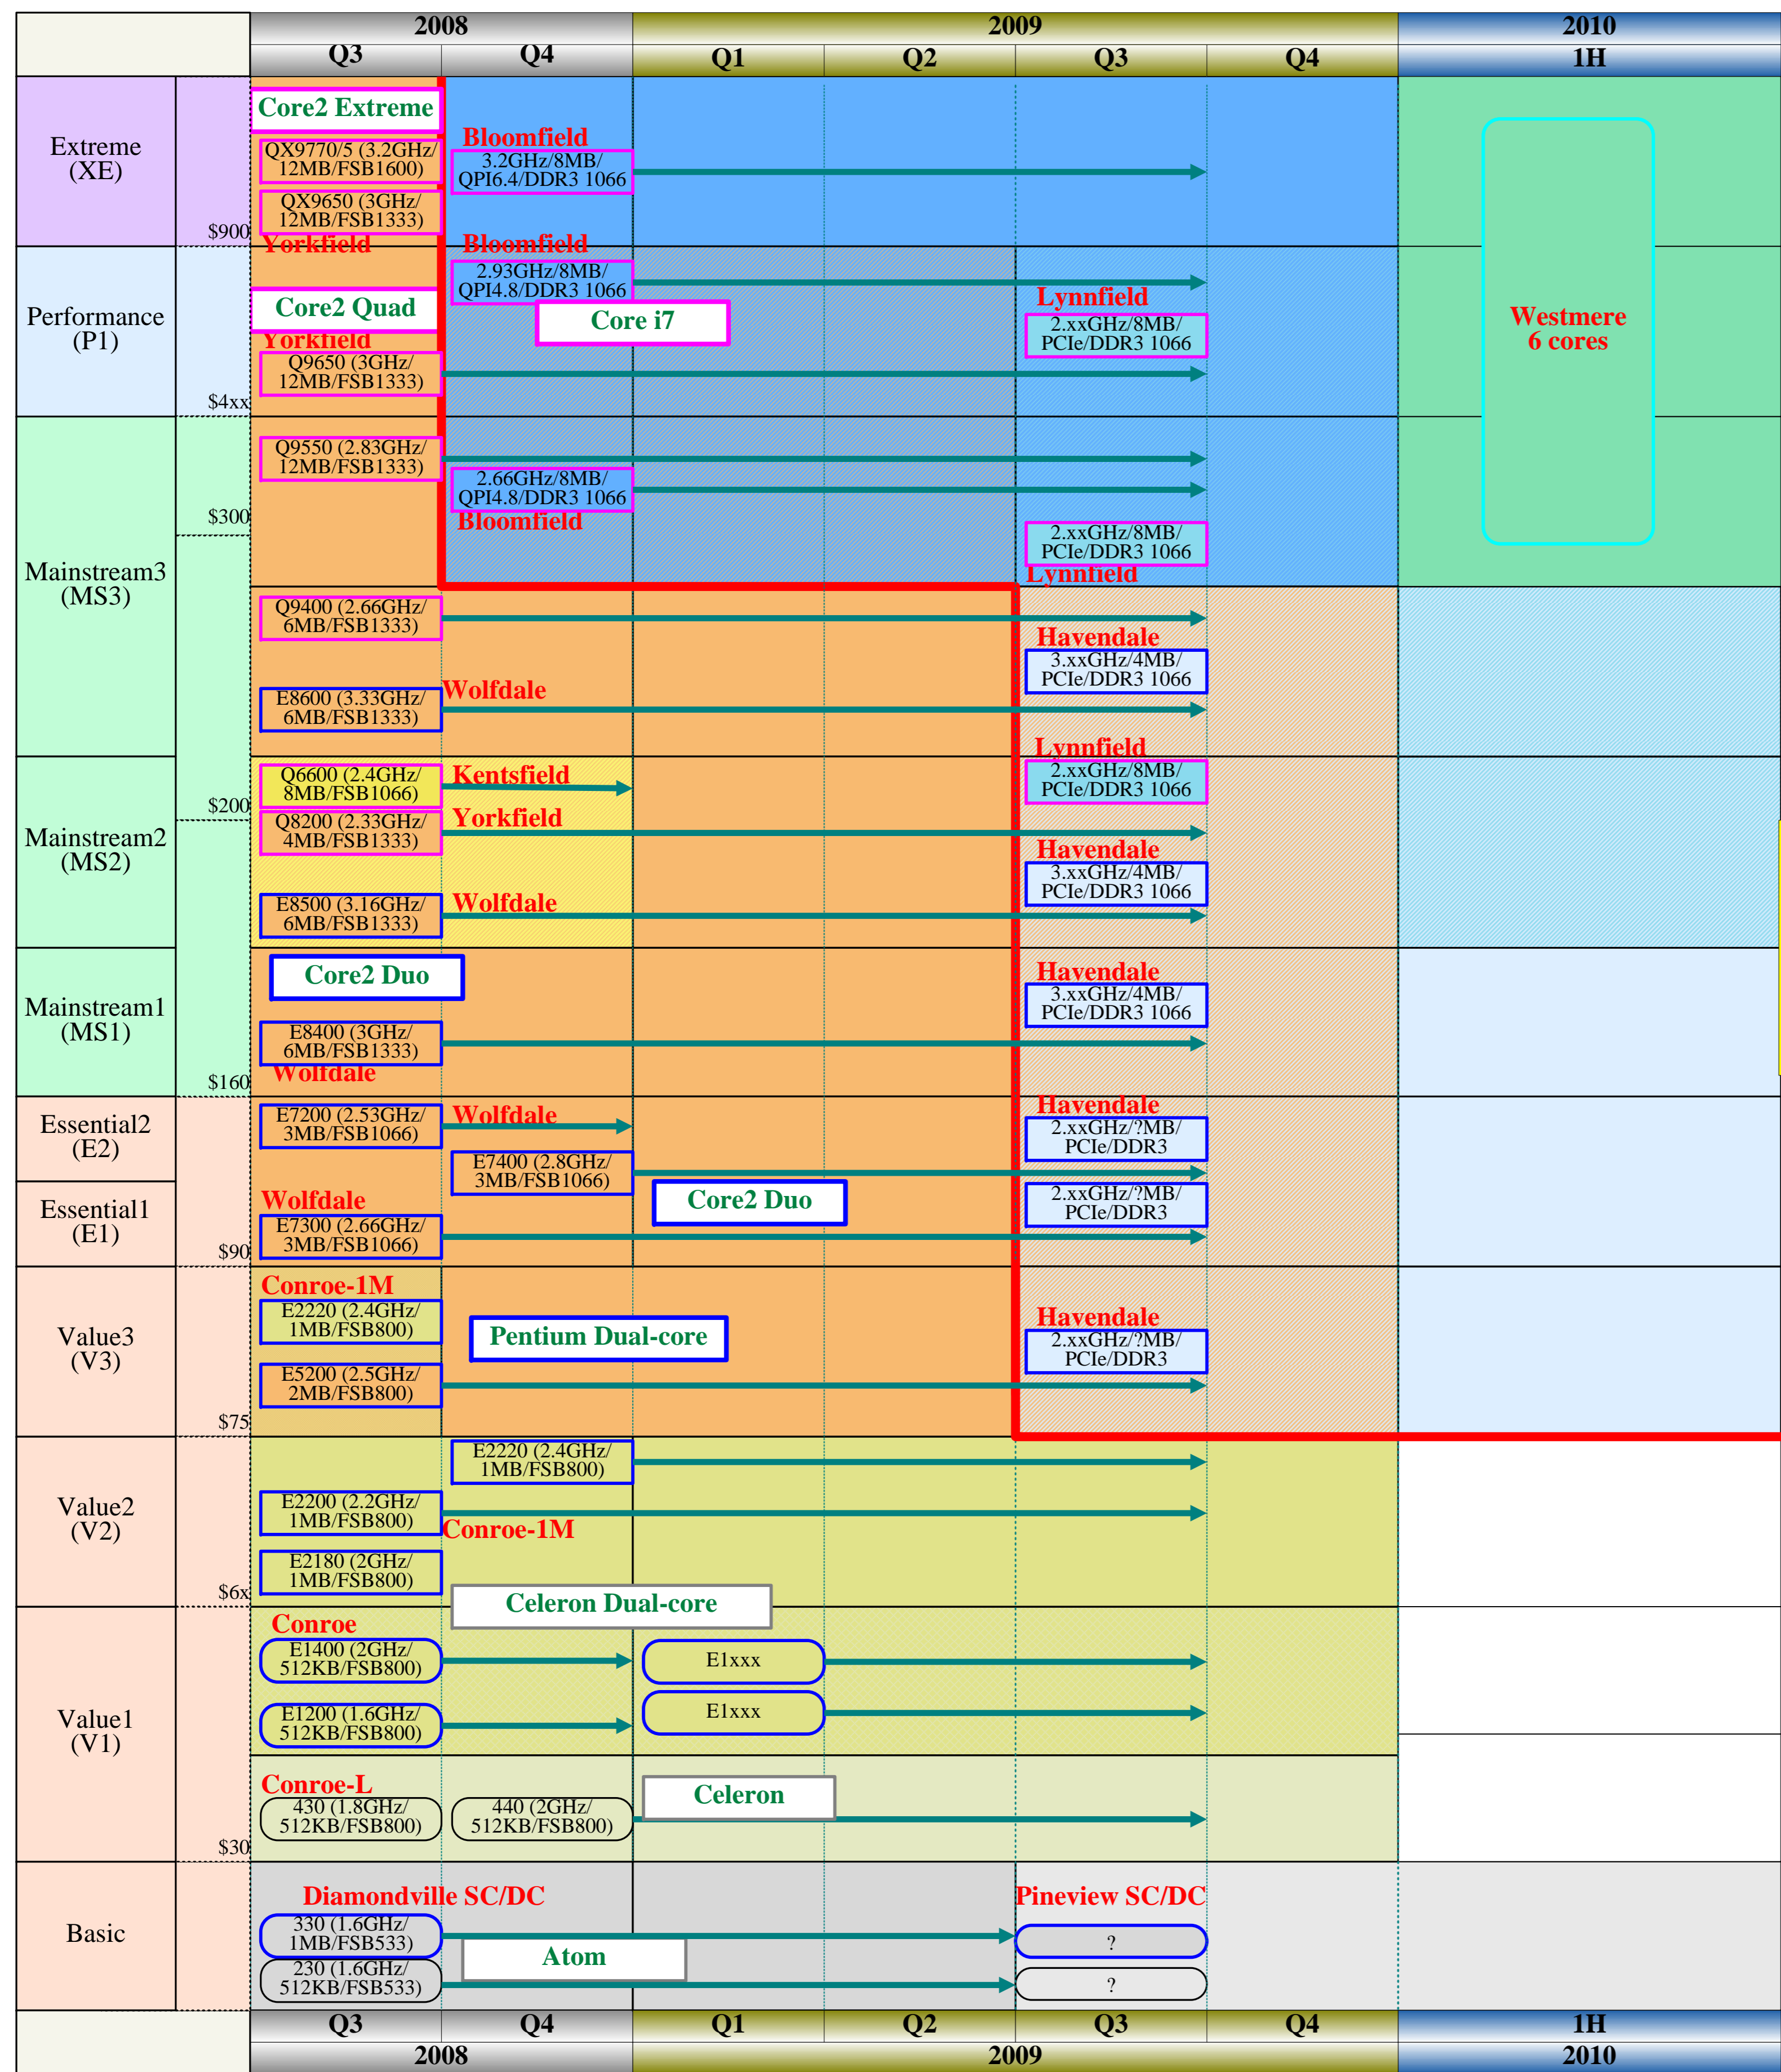

Intel Desktop CPU Roadmap

Previous Road Map

Current Road Map

Delayed from Q3'09. to Q1'10

- Hexa(6) Core
- Quad Core
- Dual Core
- Single Core