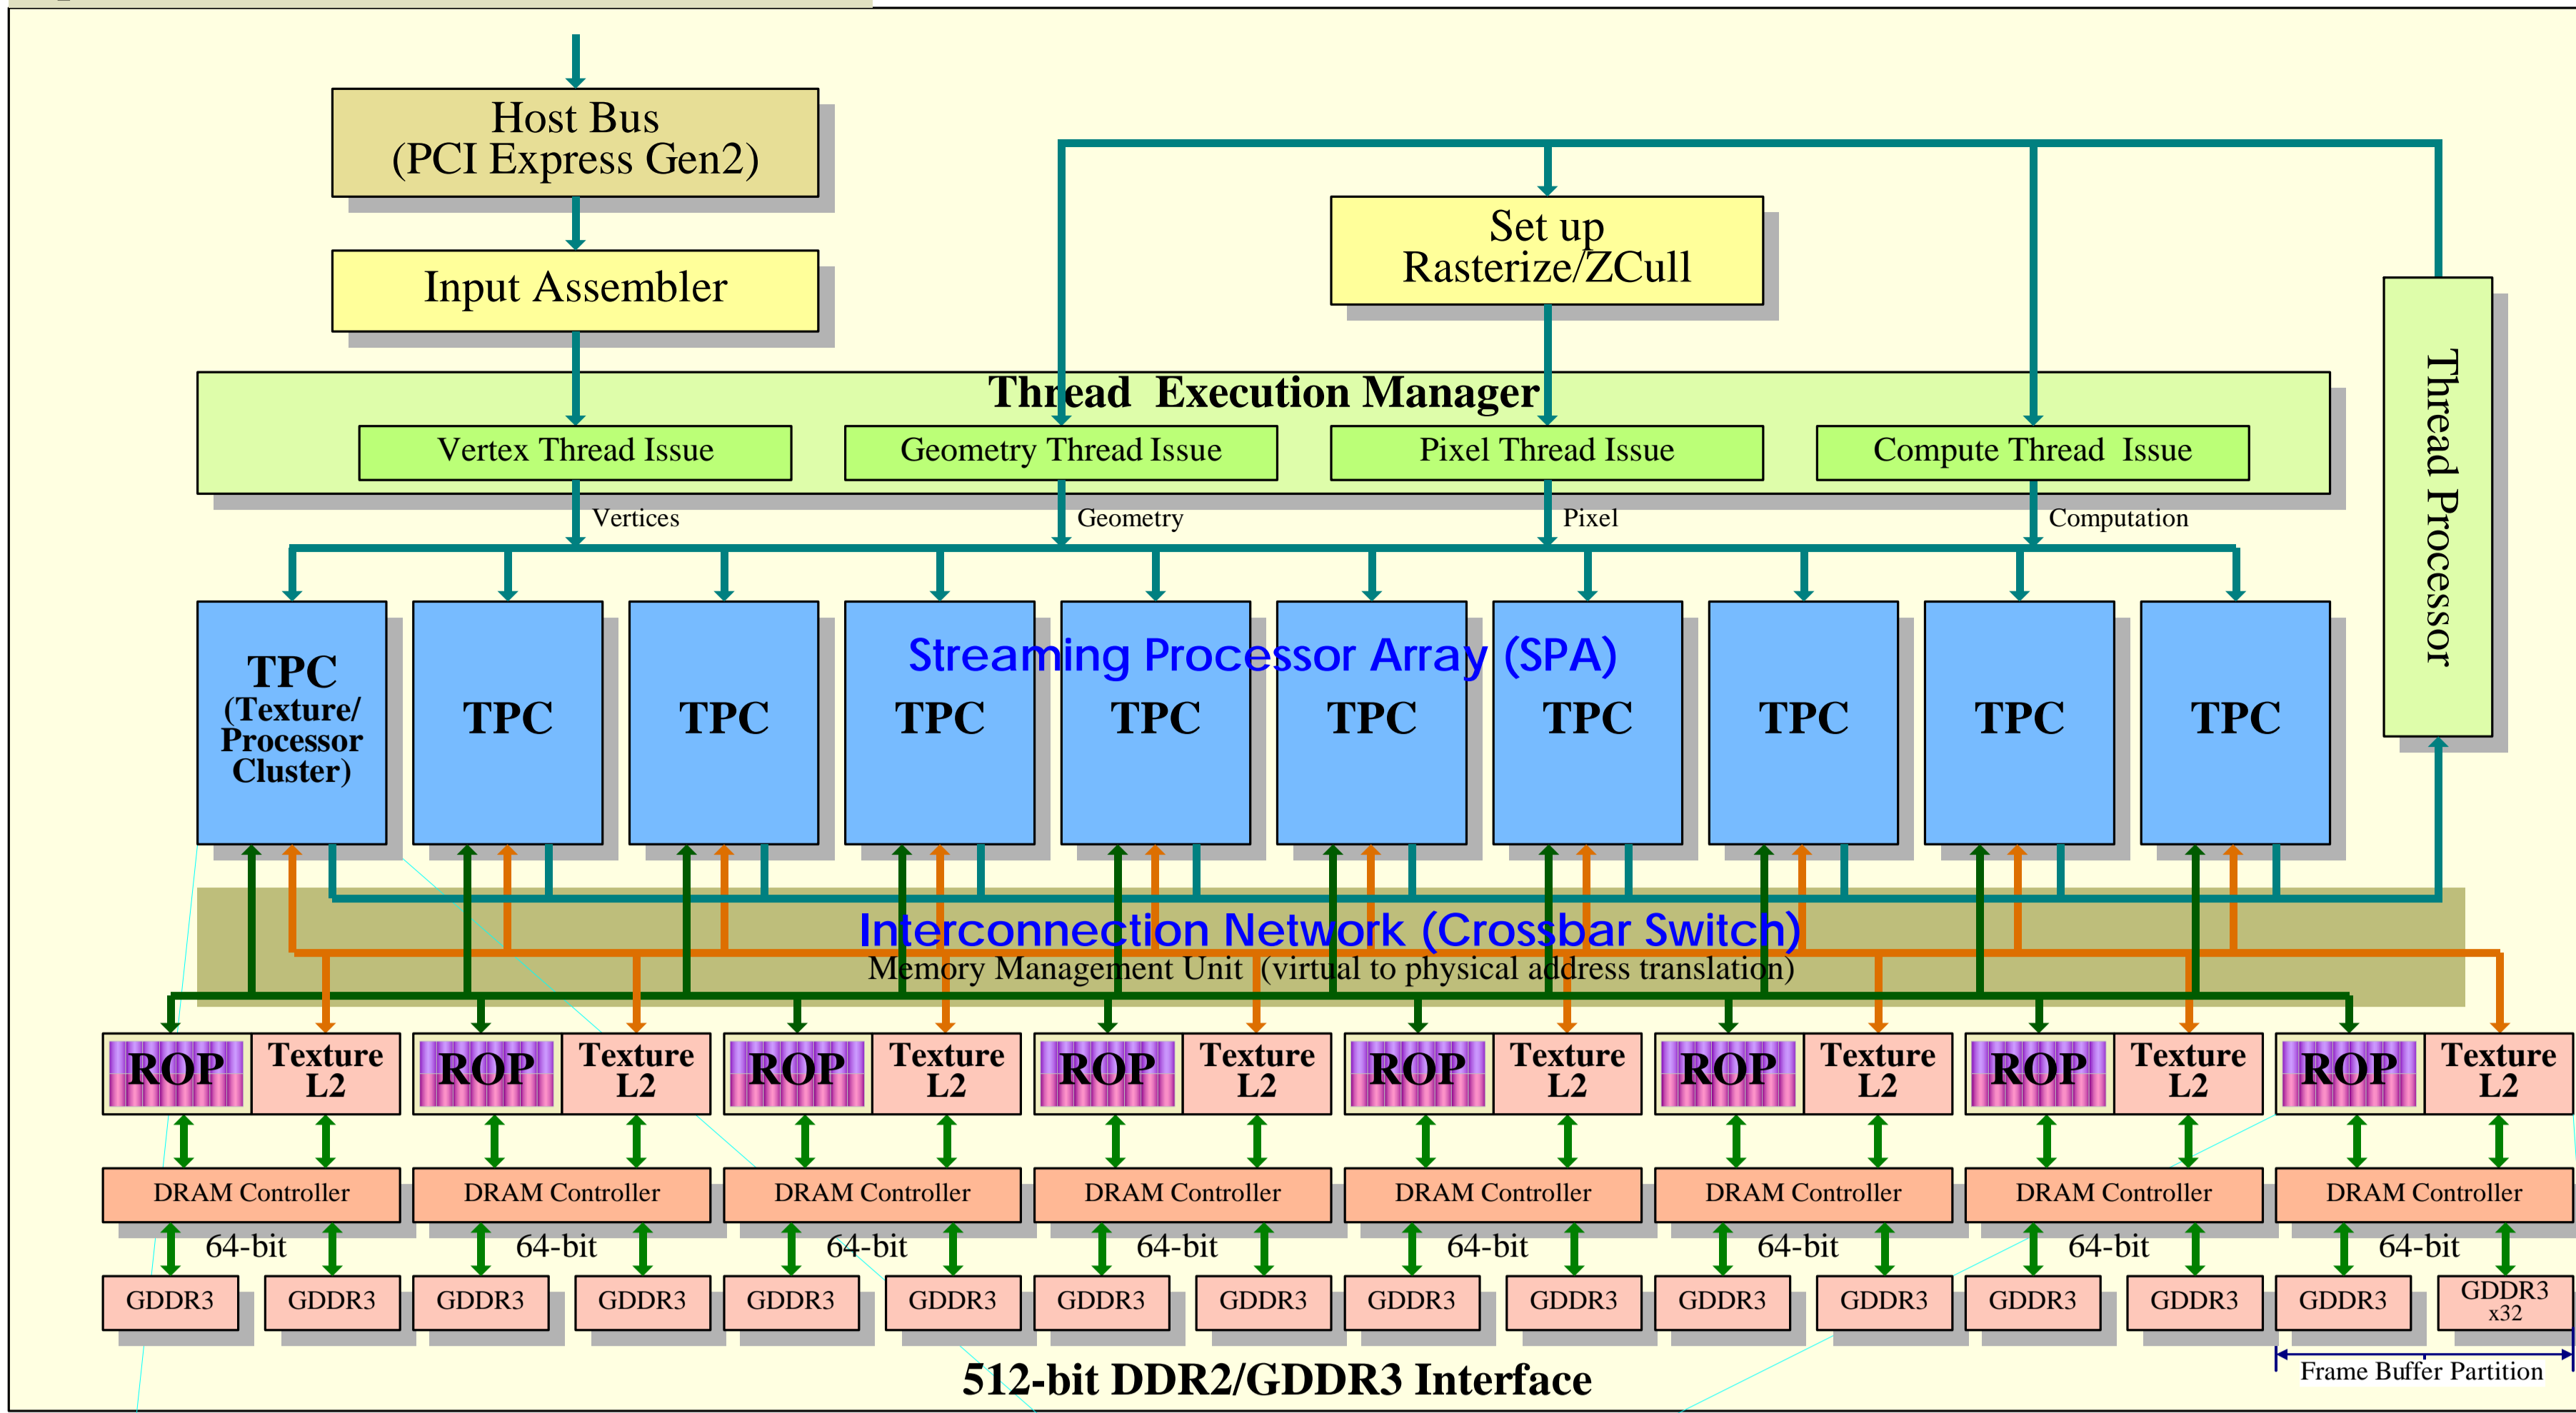

GT200(GeForce GTX 280) Over View (一部推定)

Pipeline Over View

Texture/Processor Cluster (TPC) or Thread Processor Cluster

ROP (Raster Operation Processor) & Memory

Streaming Multiprocessor (SM) (=Processor Cluster)

Execution Pipes