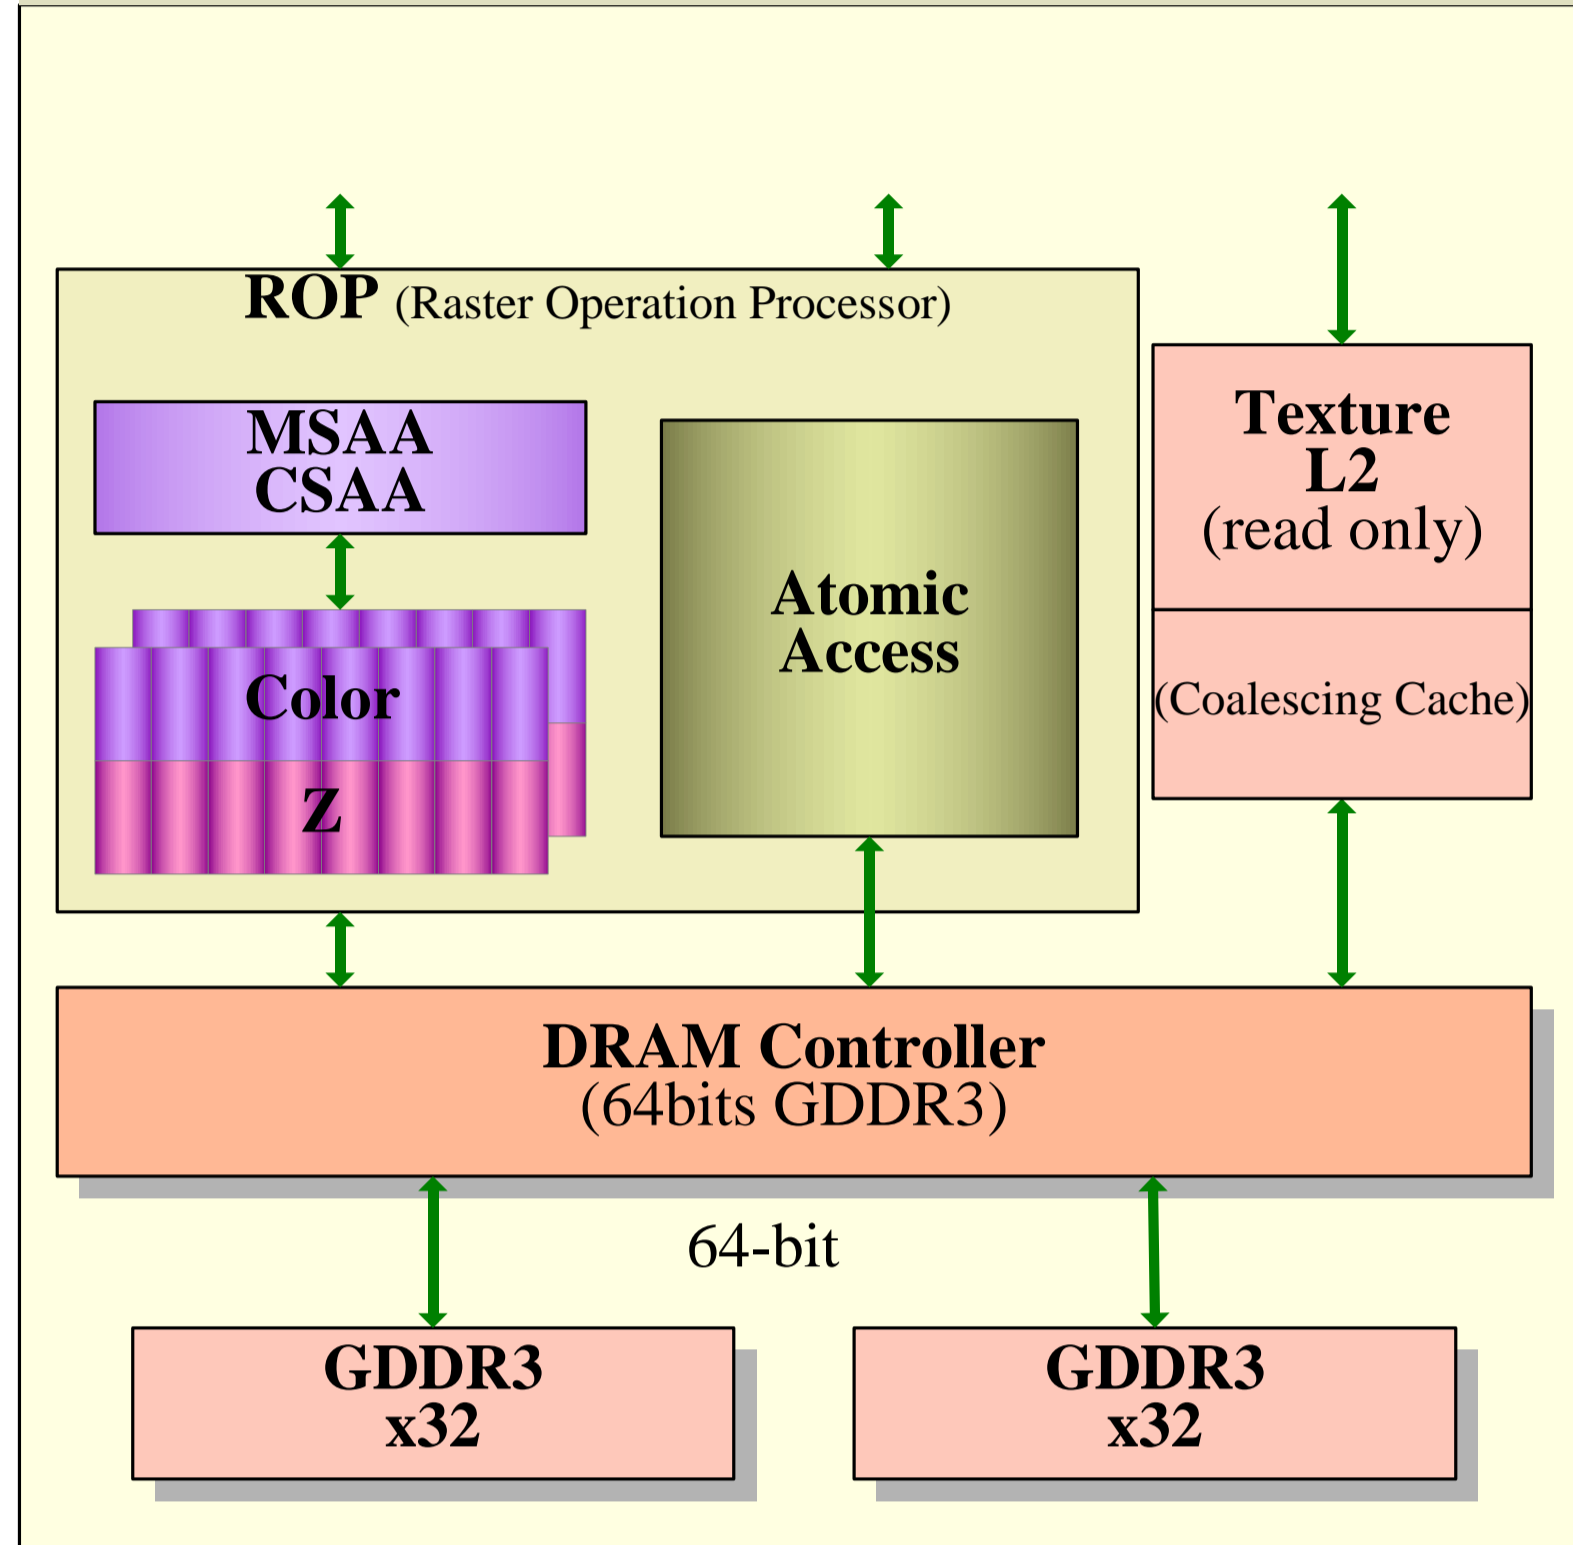

GT200(GeForce GTX 280) Over View (一部推定)

Pipeline Over View

Texture/Processor Cluster (TPC) or Thread Processor Cluster

ROP (Raster Operation Processor) & Memory

Streaming Multiprocessor (SM) (=Processor Cluster)

Execution Pipes