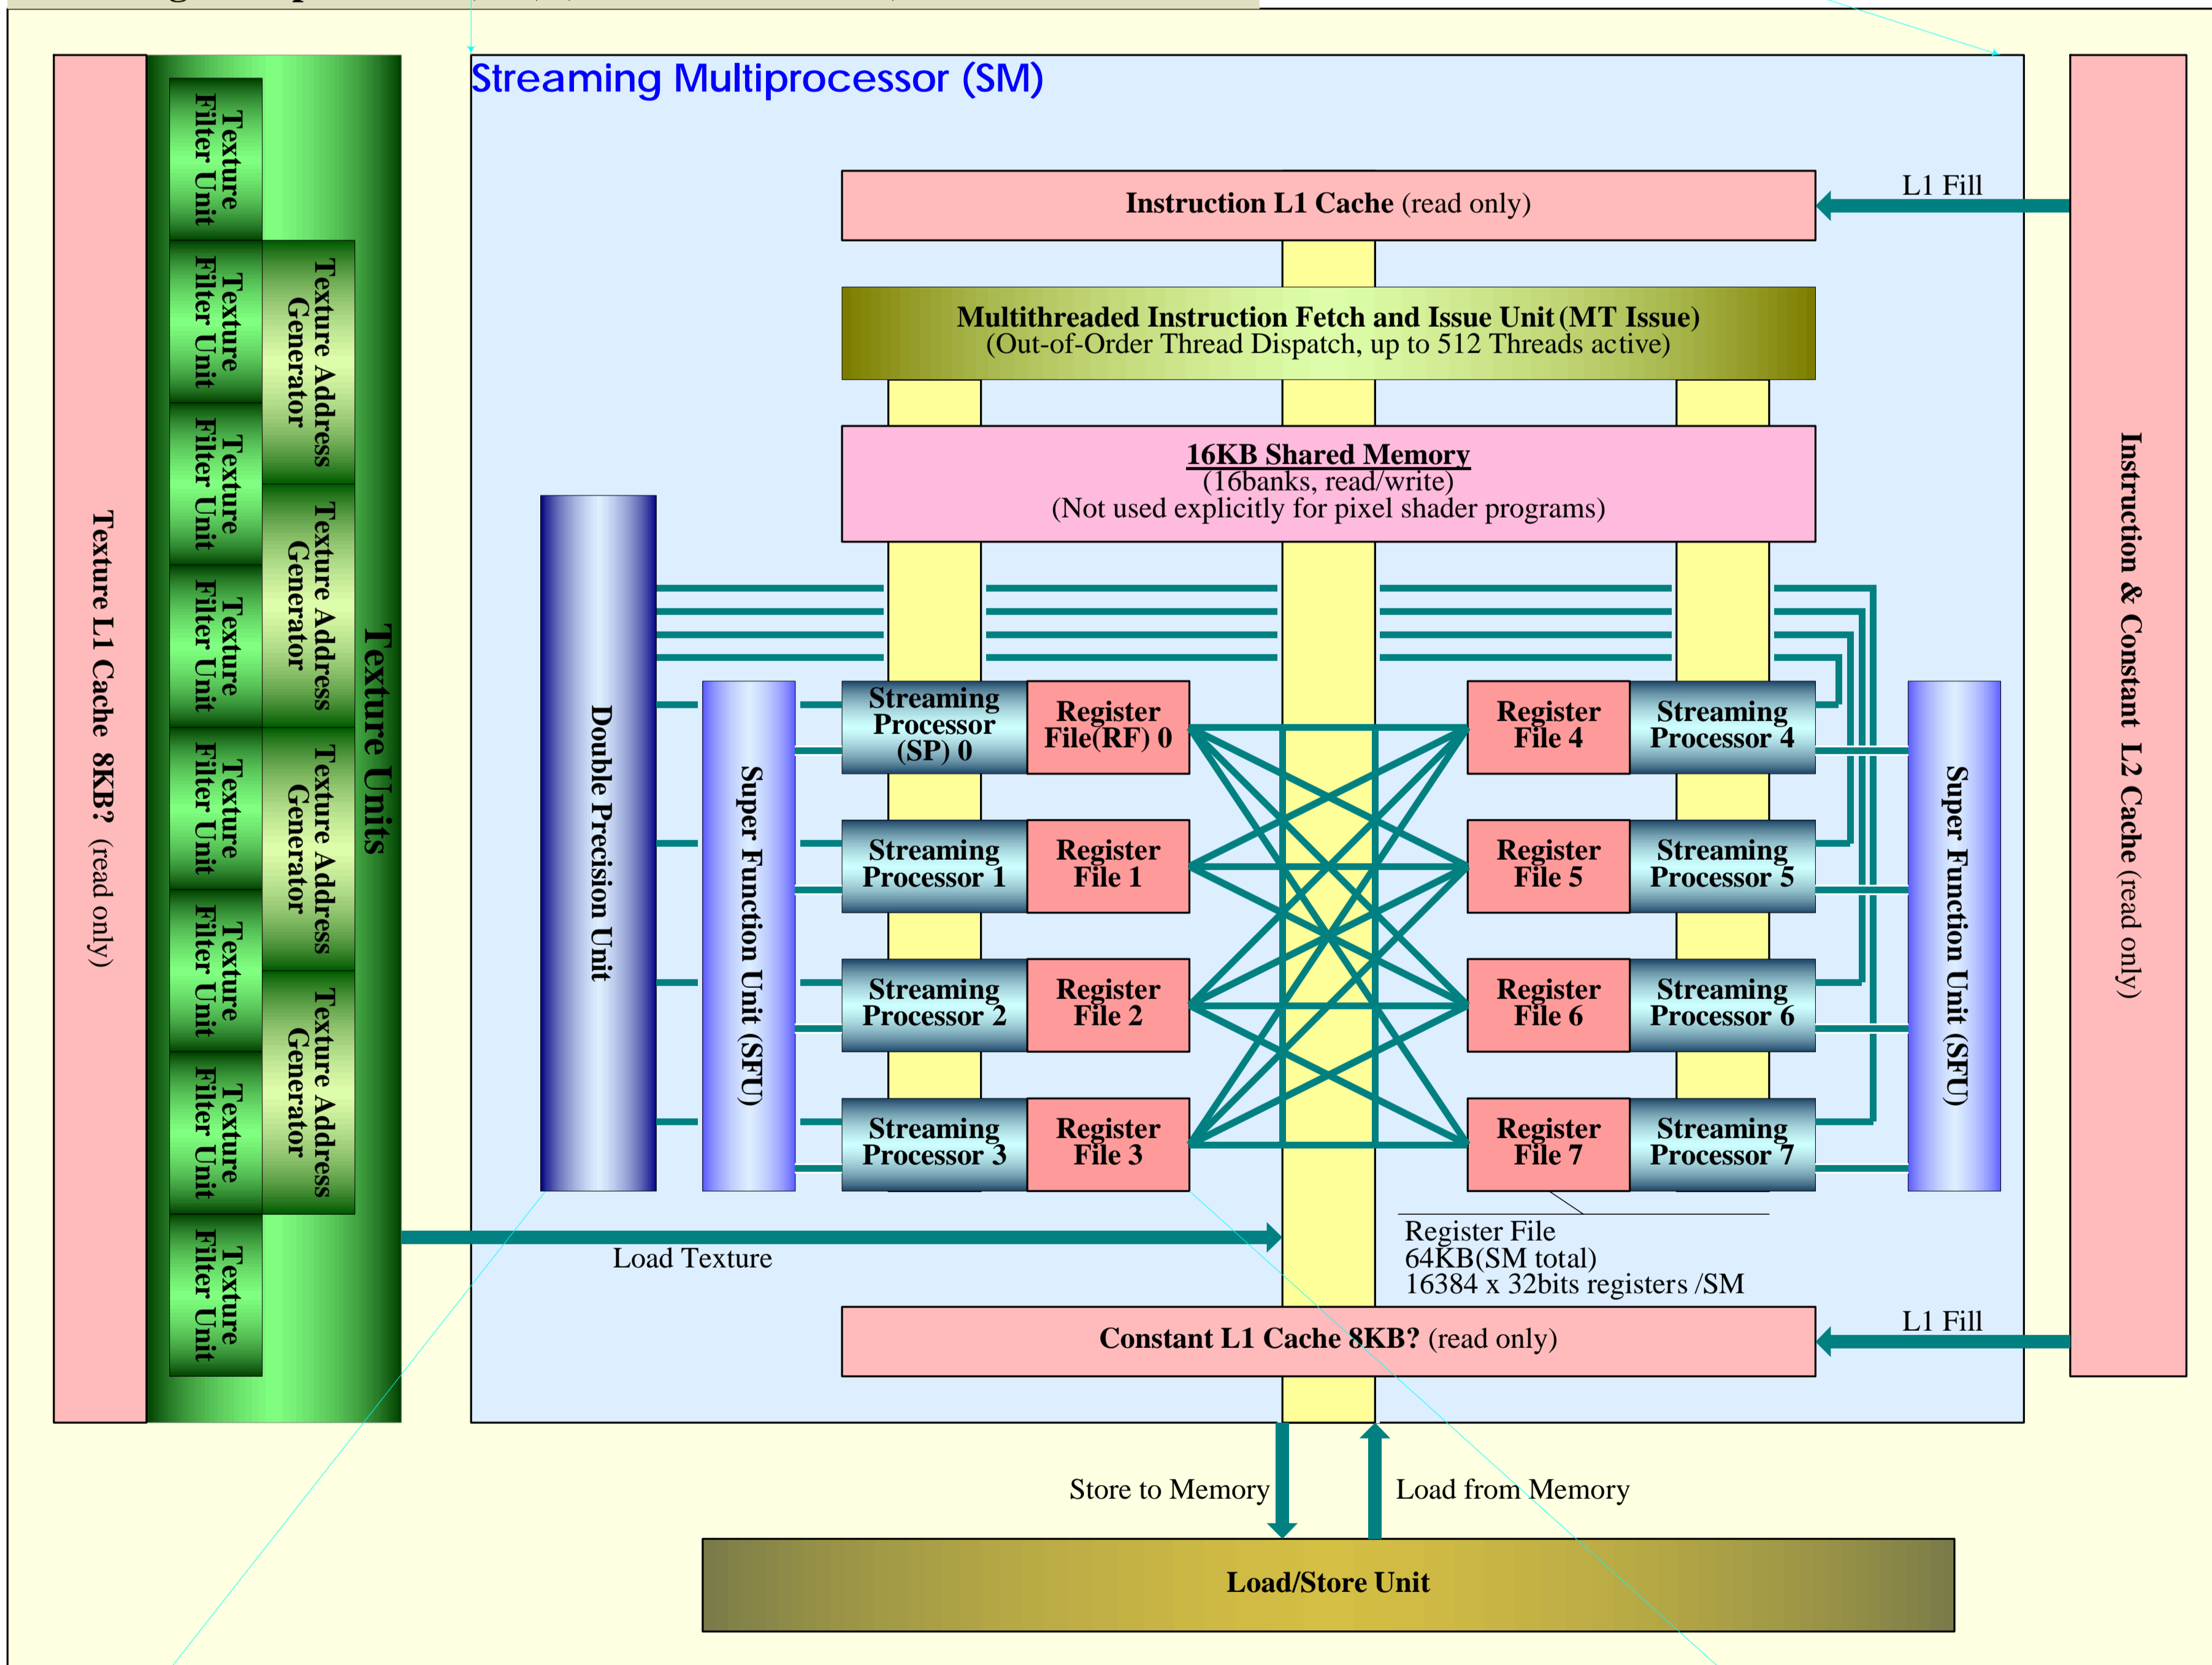

GT200(GeForce GTX 280) Over View (一部推定)

Pipeline Over View

Texture/Processor Cluster (TPC) or Thread Processor Cluster

ROP (Raster Operation Processor) & Memory

Streaming Multiprocessor (SM) (=Processor Cluster)

Execution Pipes