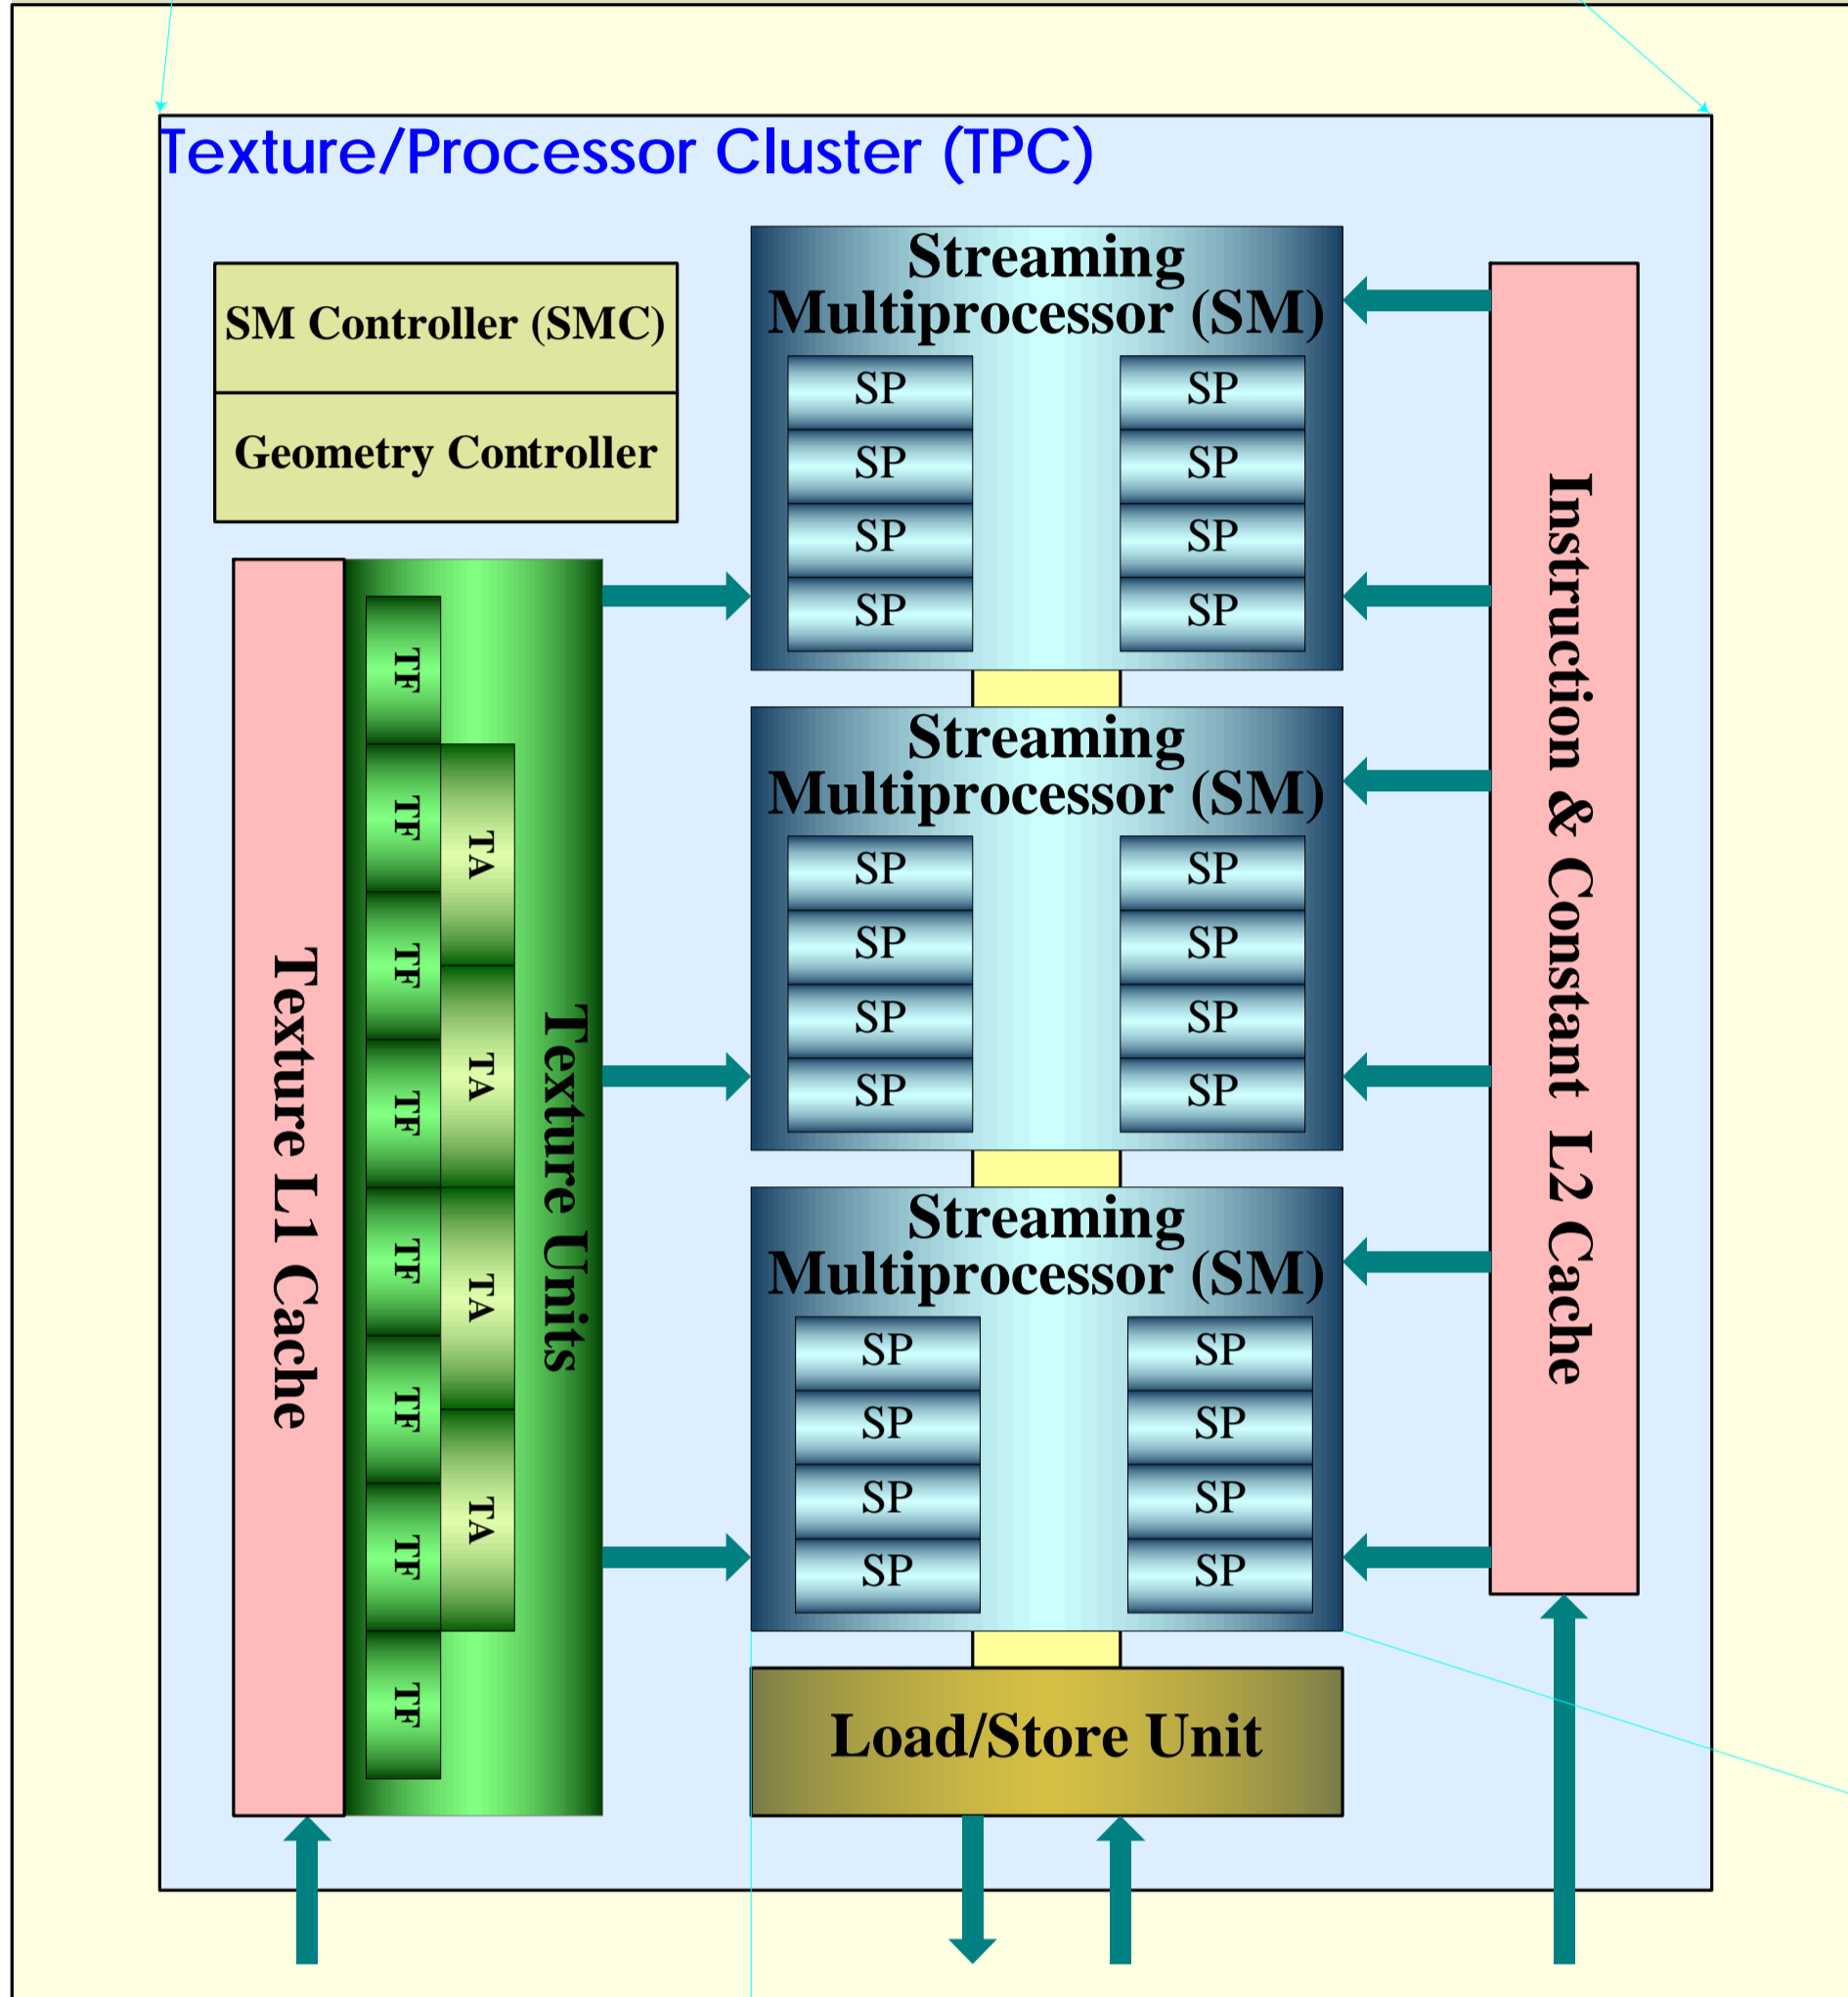

GT200(GeForce GTX 280) Over View (一部推定)

Pipeline Over View

Texture/Processor Cluster (TPC) or Thread Processor Cluster

ROP (Raster Operation Processor) & Memory

Streaming Multiprocessor (SM) (=Processor Cluster)

Execution Pipes