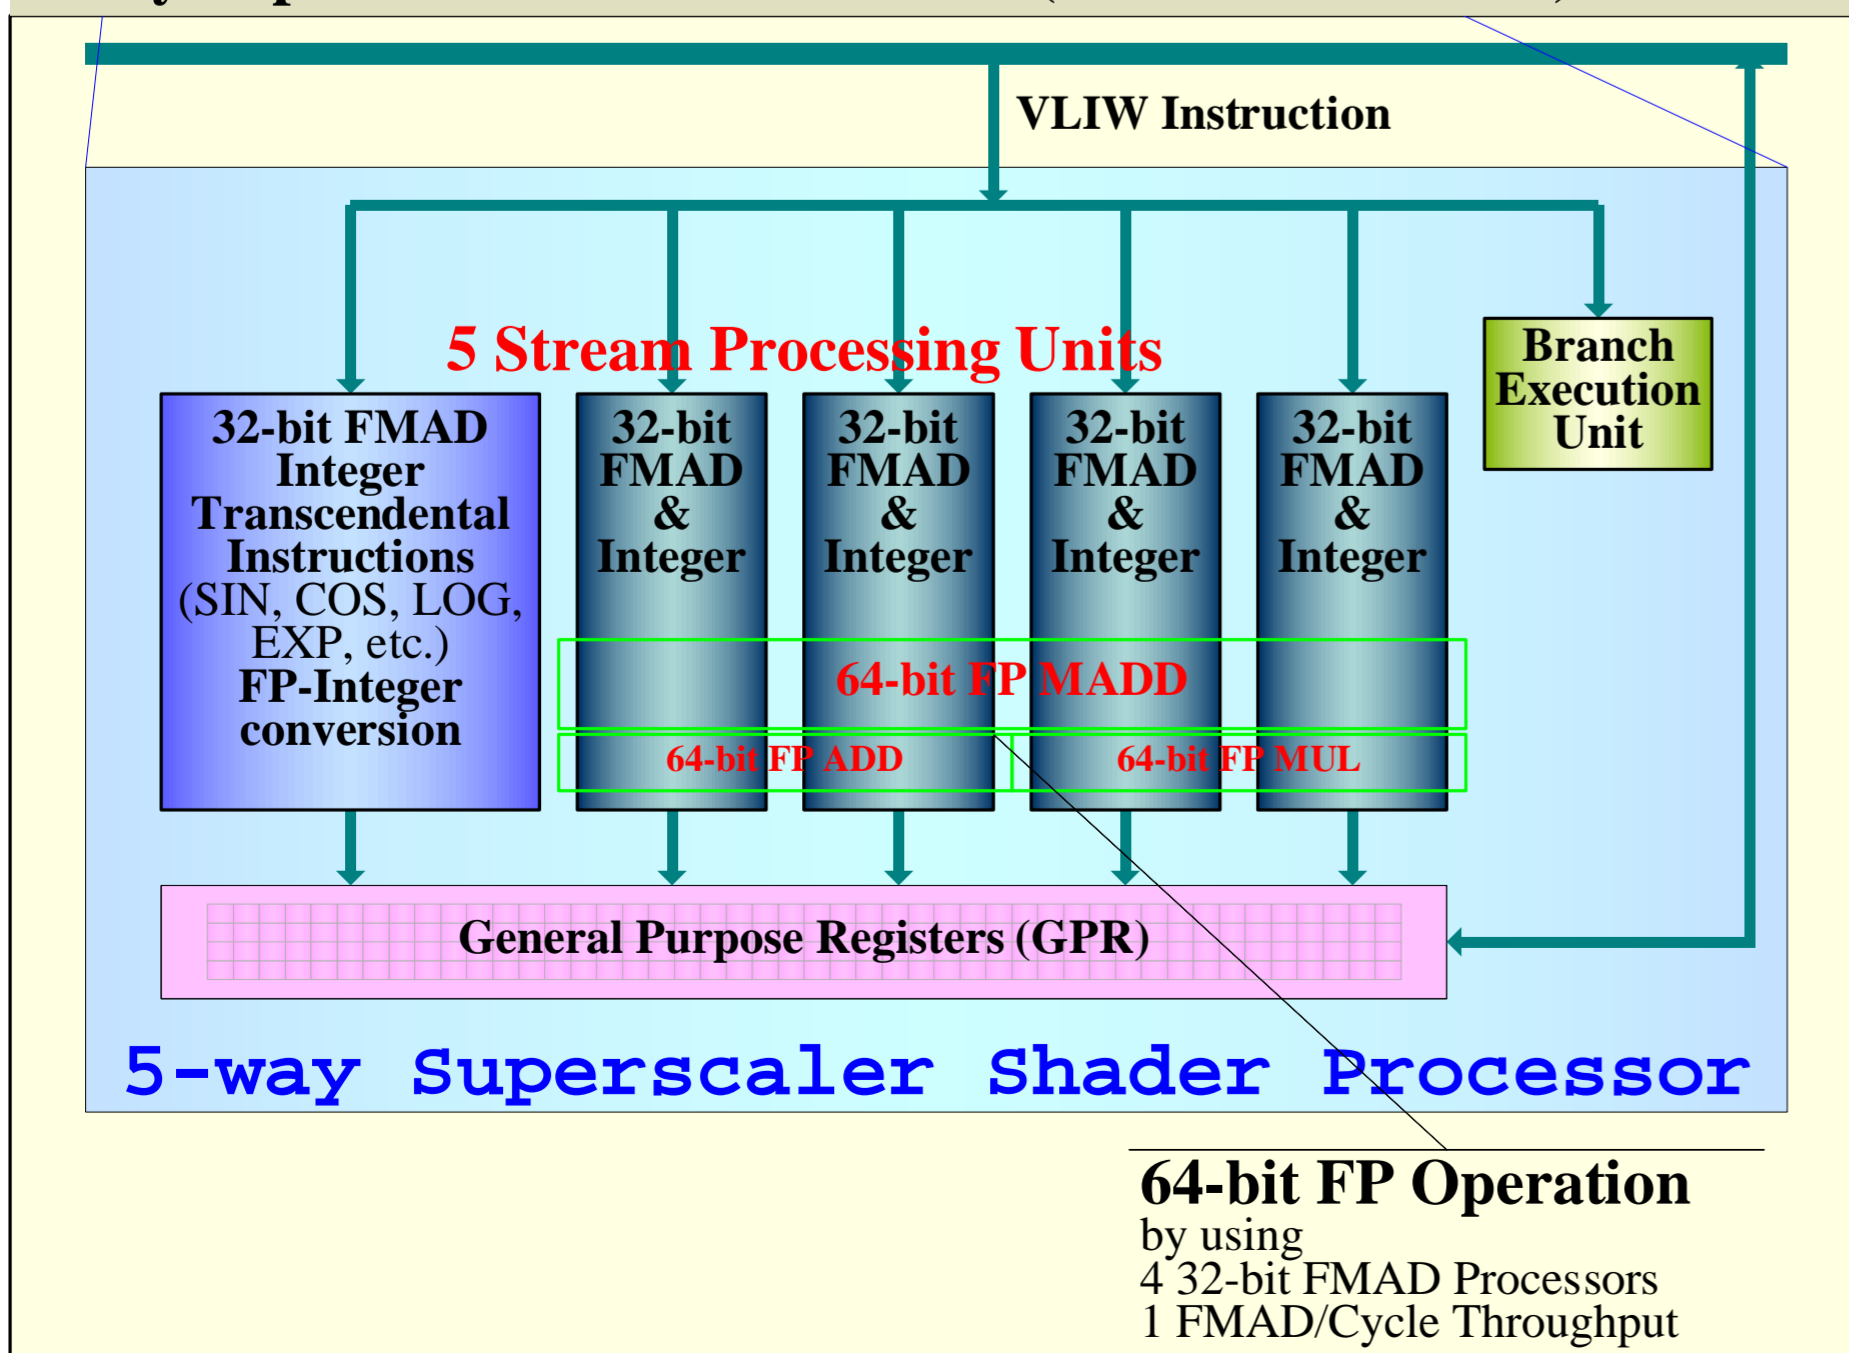

RV770 Overview (一部推定)

SIMD Core (=Processor Cluster)

5-way Superscaler Shader Processor (=VLIW Processor)

Texture Units (Vertex/Texture Fetch&Filter)