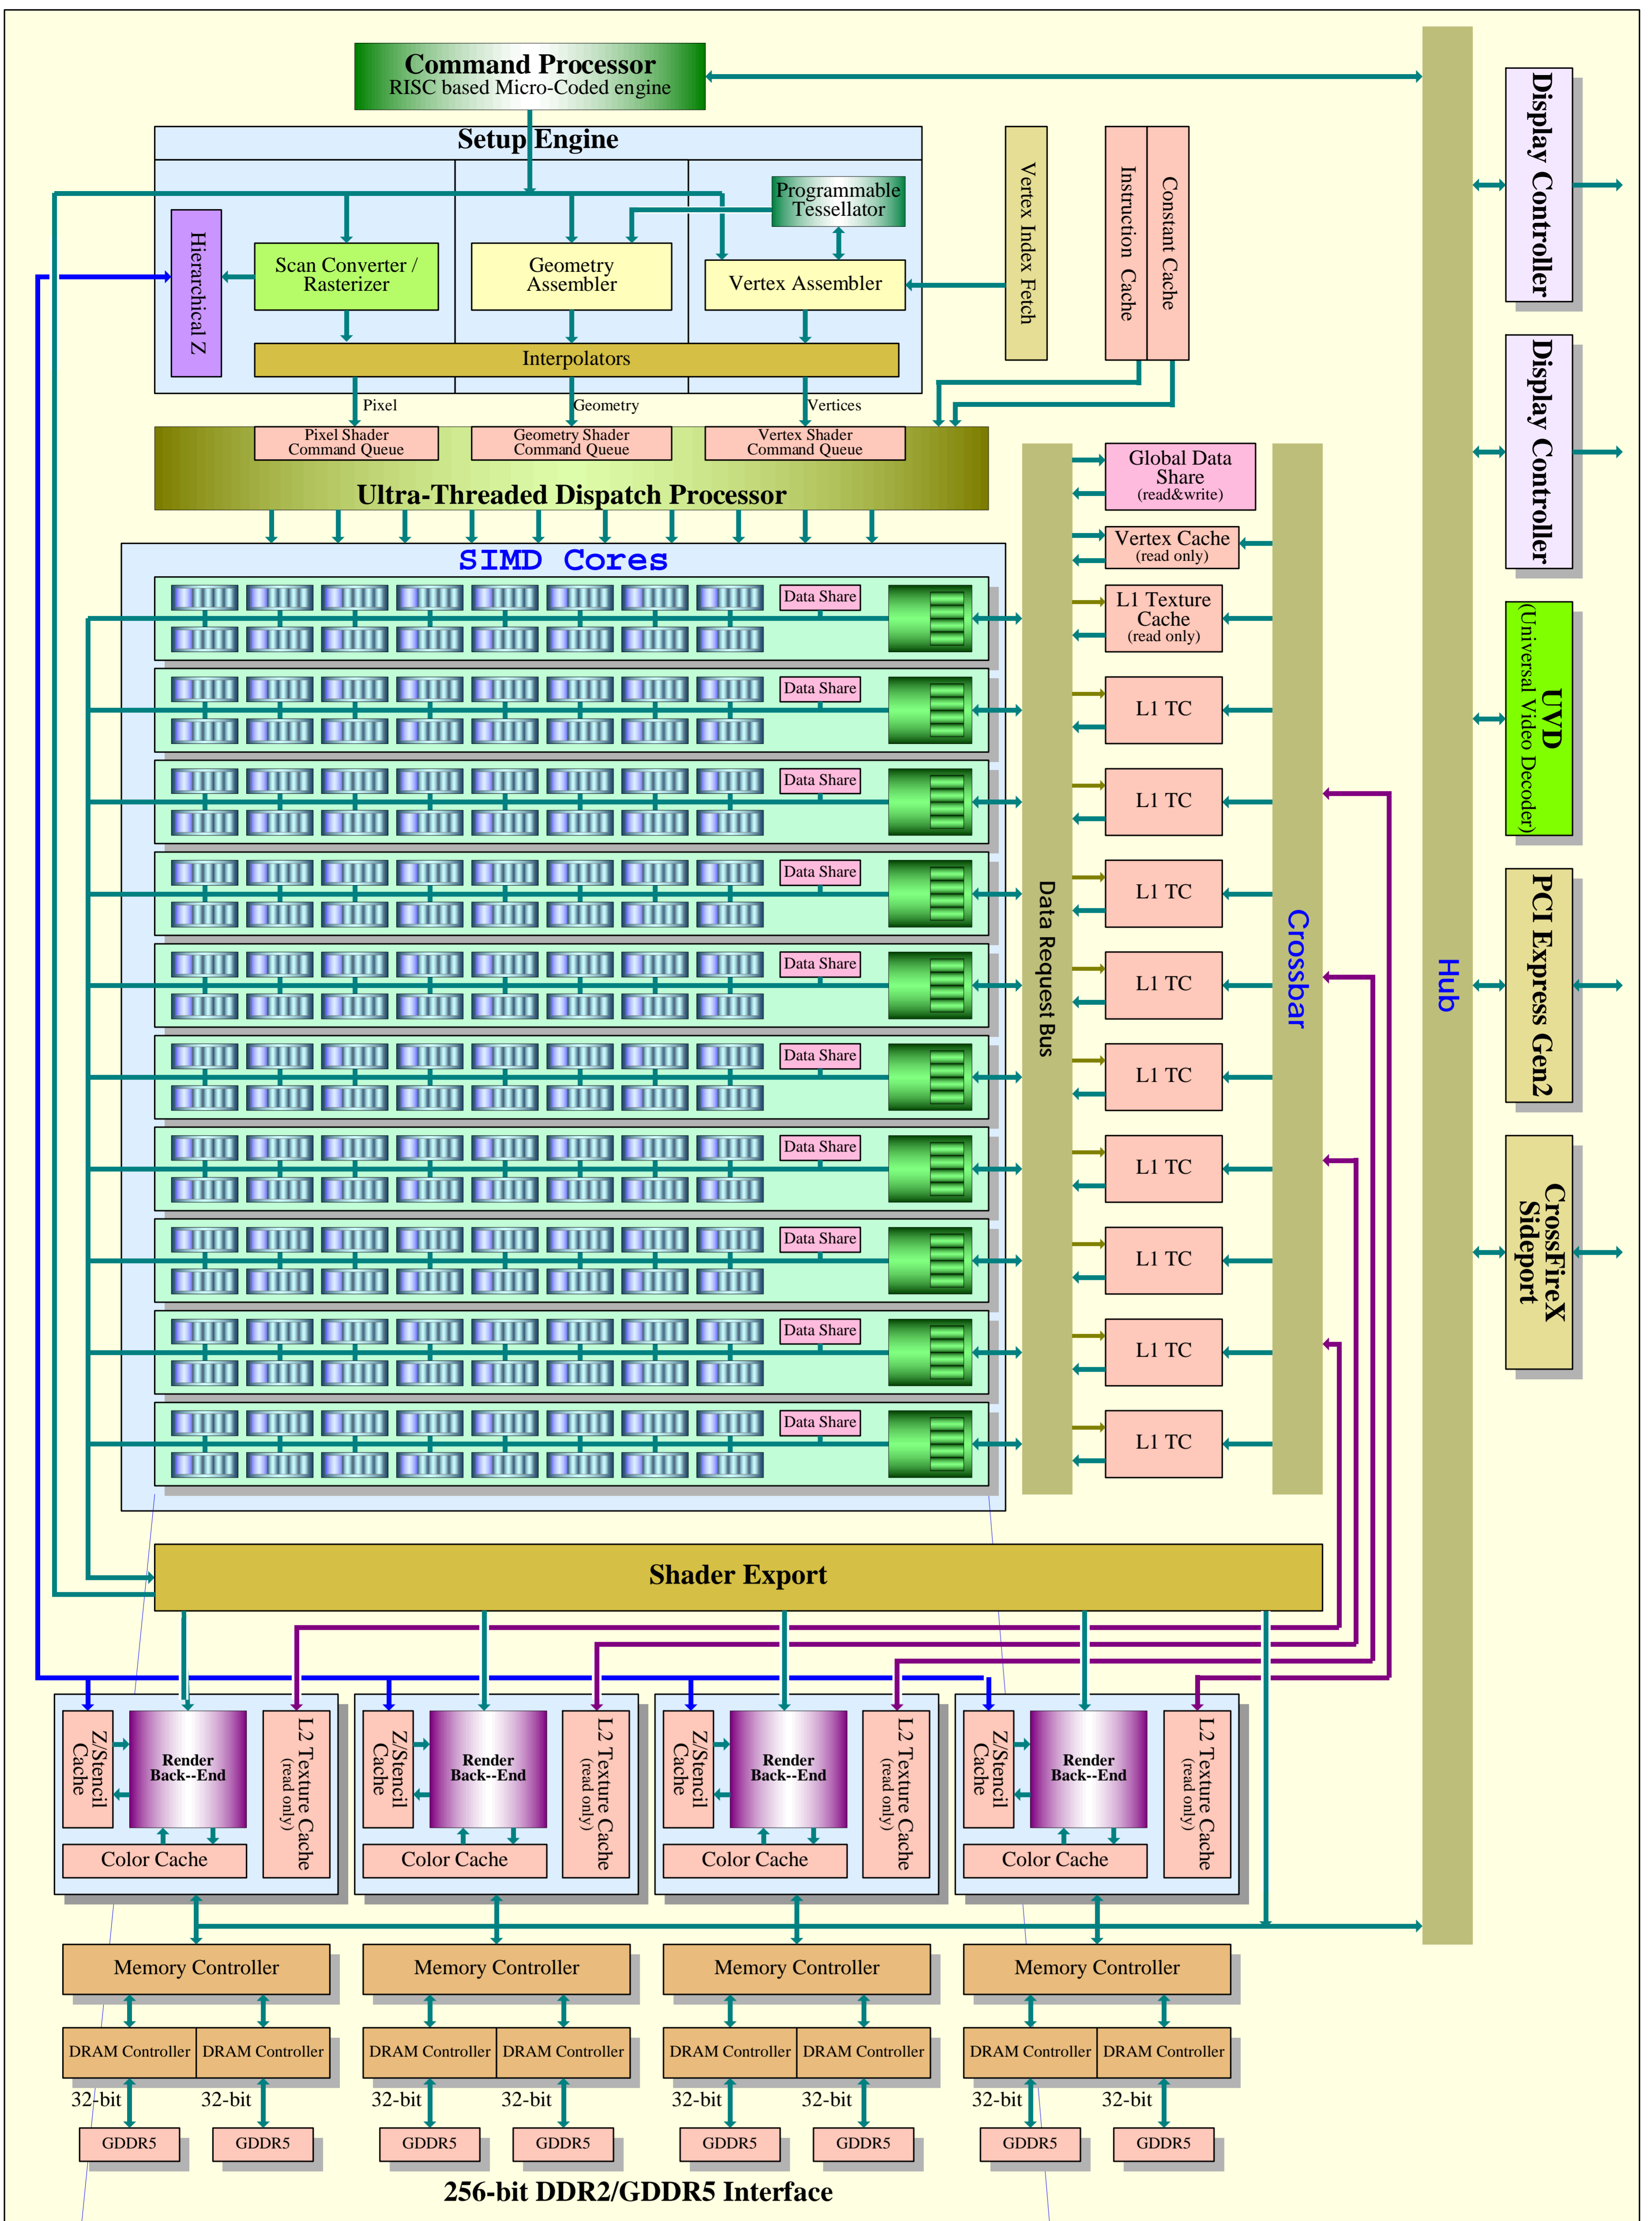

RV770 Overview (一部推定)

SIMD Core (=Processor Cluster)

5-way Superscaler Shader Processor (=VLIW Processor)

Texture Units (Vertex/Texture Fetch&Filter)