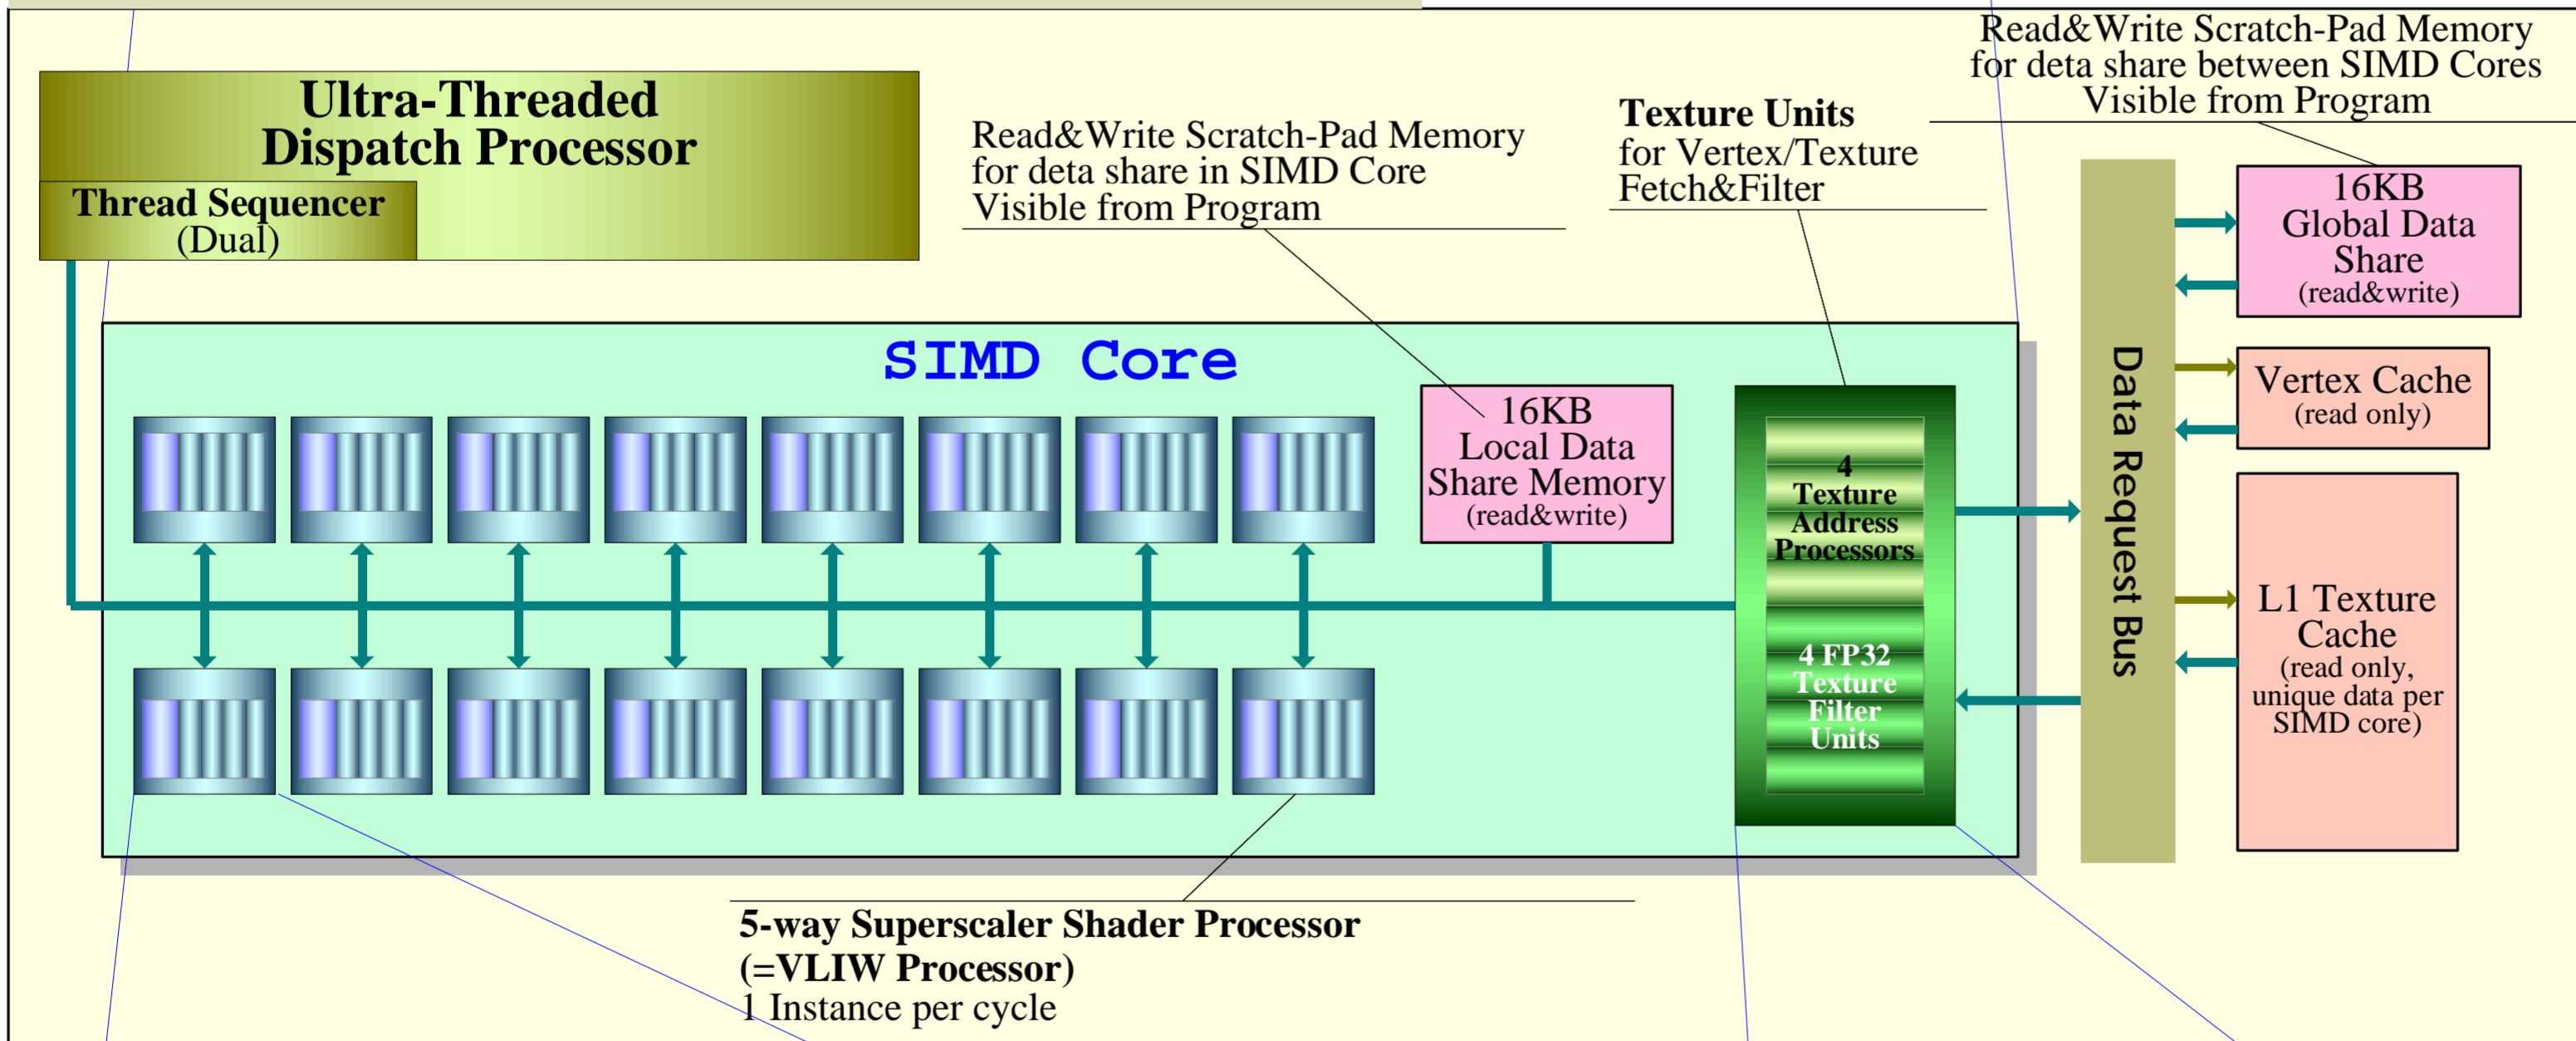

RV770 Overview (一部推定)

SIMD Core (=Processor Cluster)

5-way Superscaler Shader Processor (=VLIW Processor)

Texture Units (Vertex/Texture Fetch&Filter)