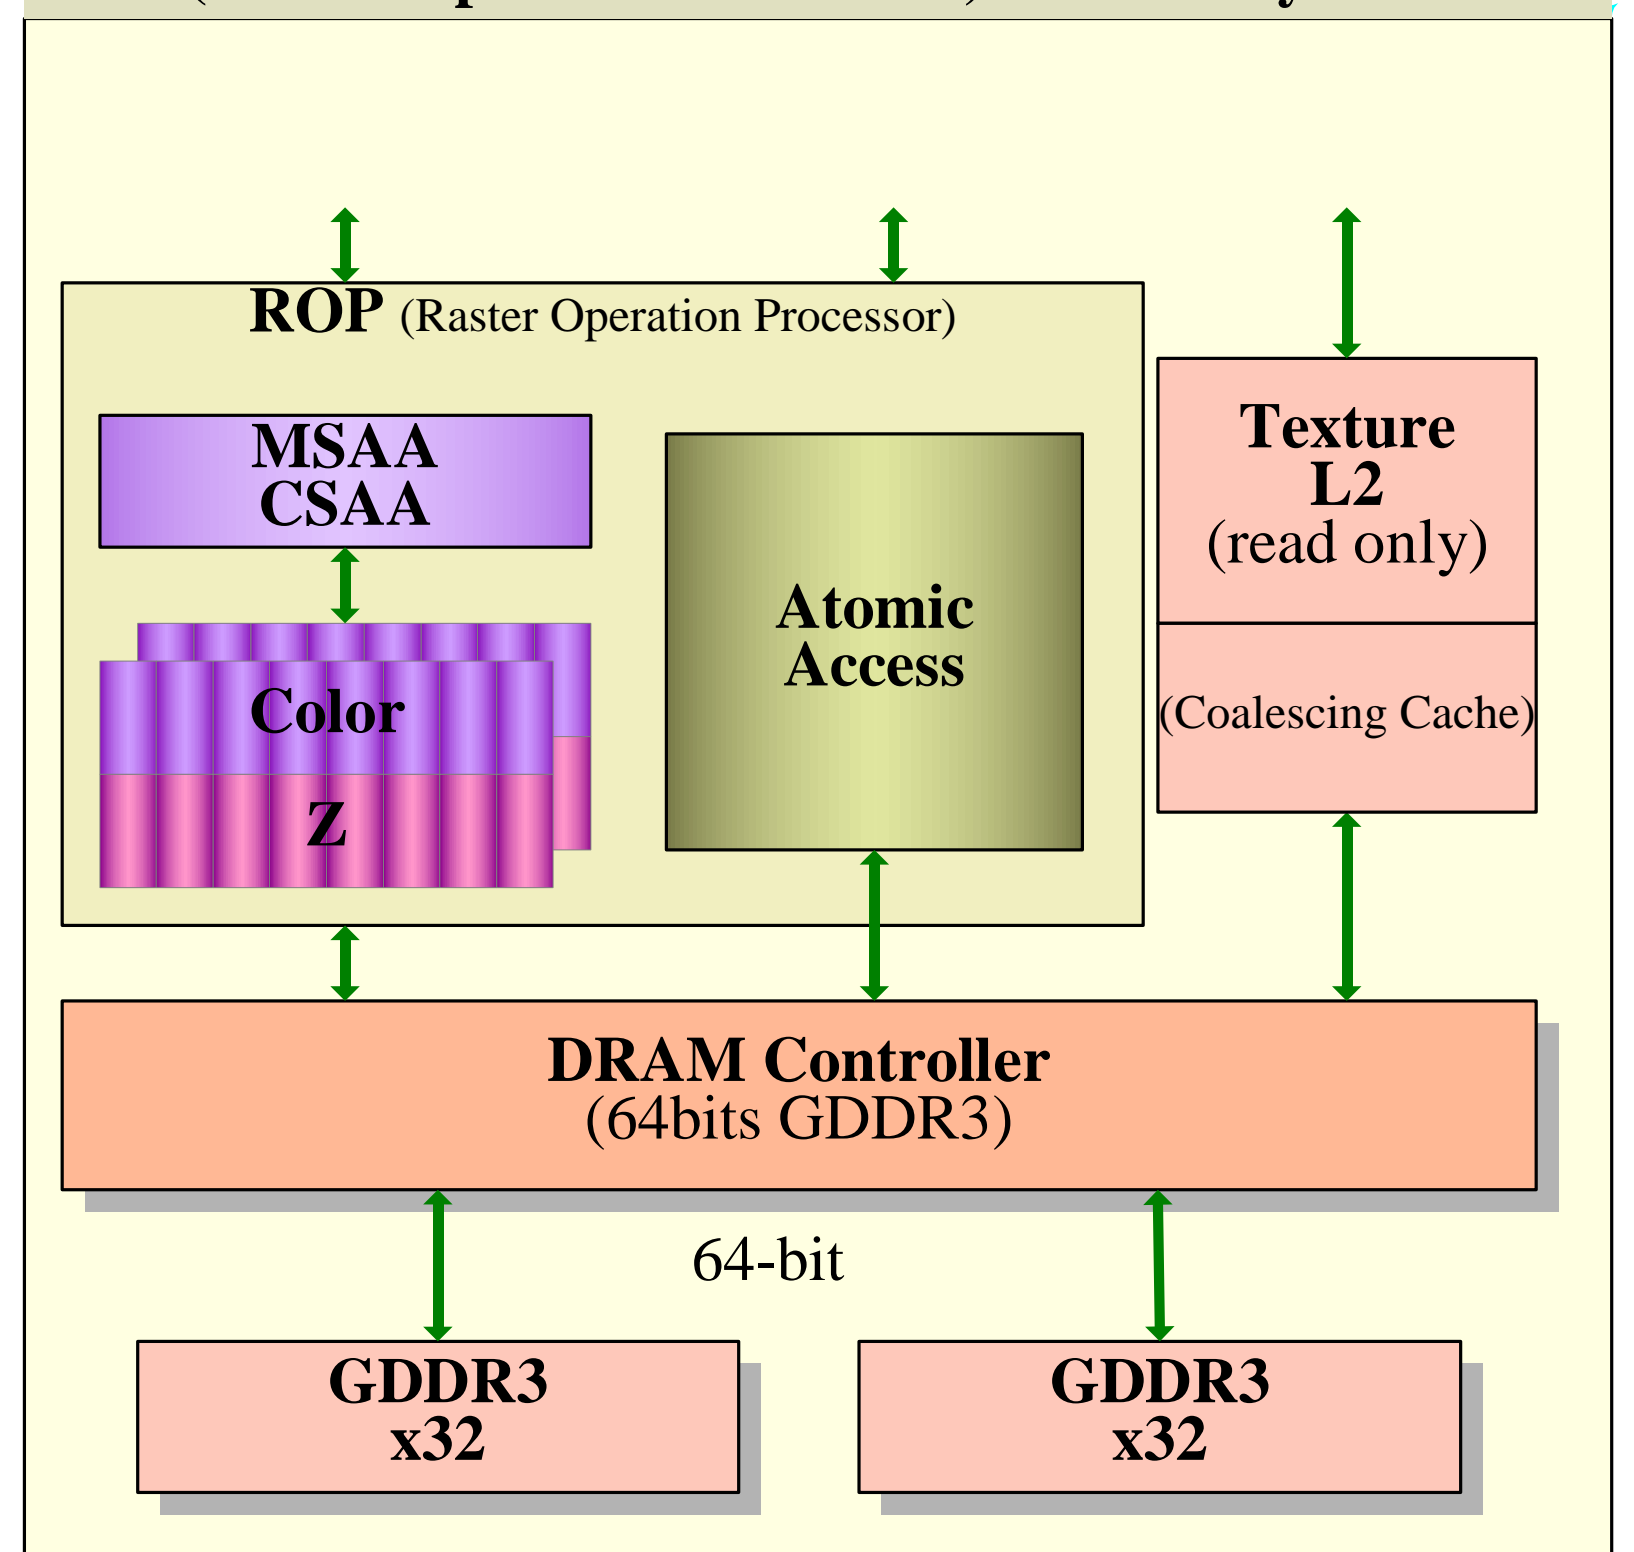

# GT200(GeForce GTX 280) Over View (一部推定)

## Pipeline Over View

## Texture/Processor Cluster (TPC) or Thread Processor Cluster

## Streaming Multiprocessor (SM) (=Processor Cluster)