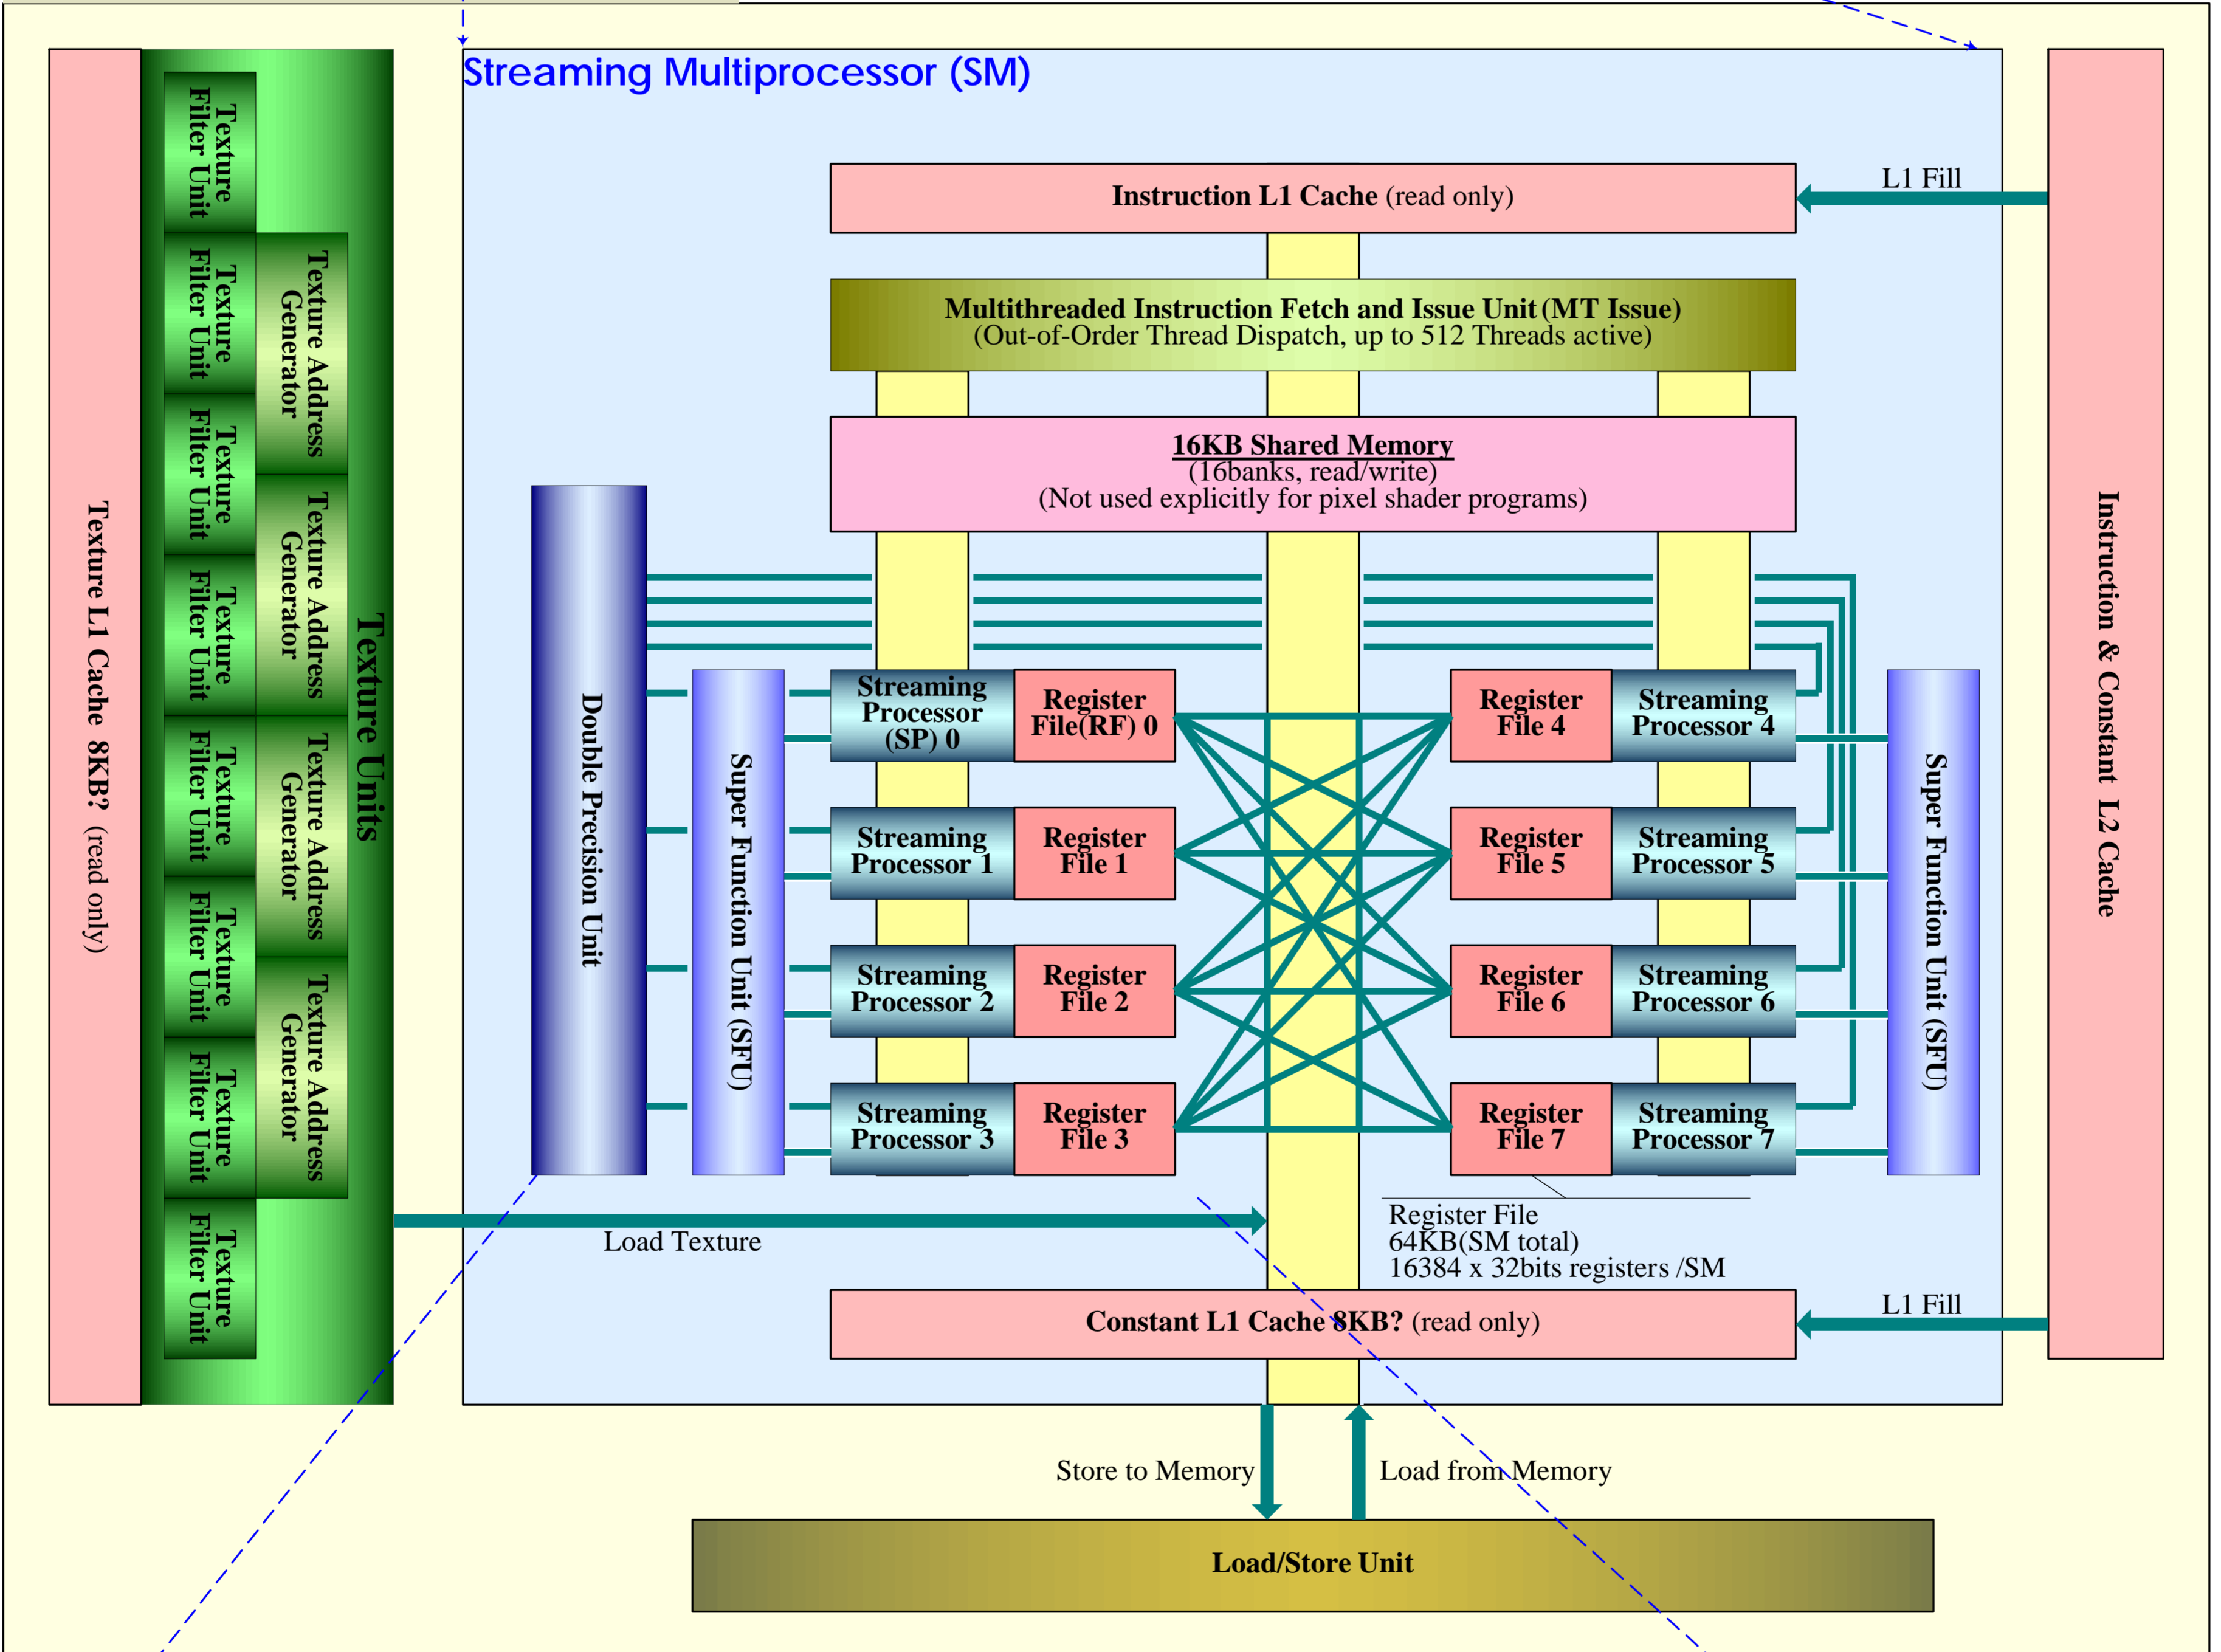

GT200 Over View (一部推定)

Pipeline Over View

Texture/Processor Cluster (TPC) or Thread Processor Cluster

ROP (Raster Operation Processor) & Memory

Streaming Multiprocessor (SM)

Execution Pipes