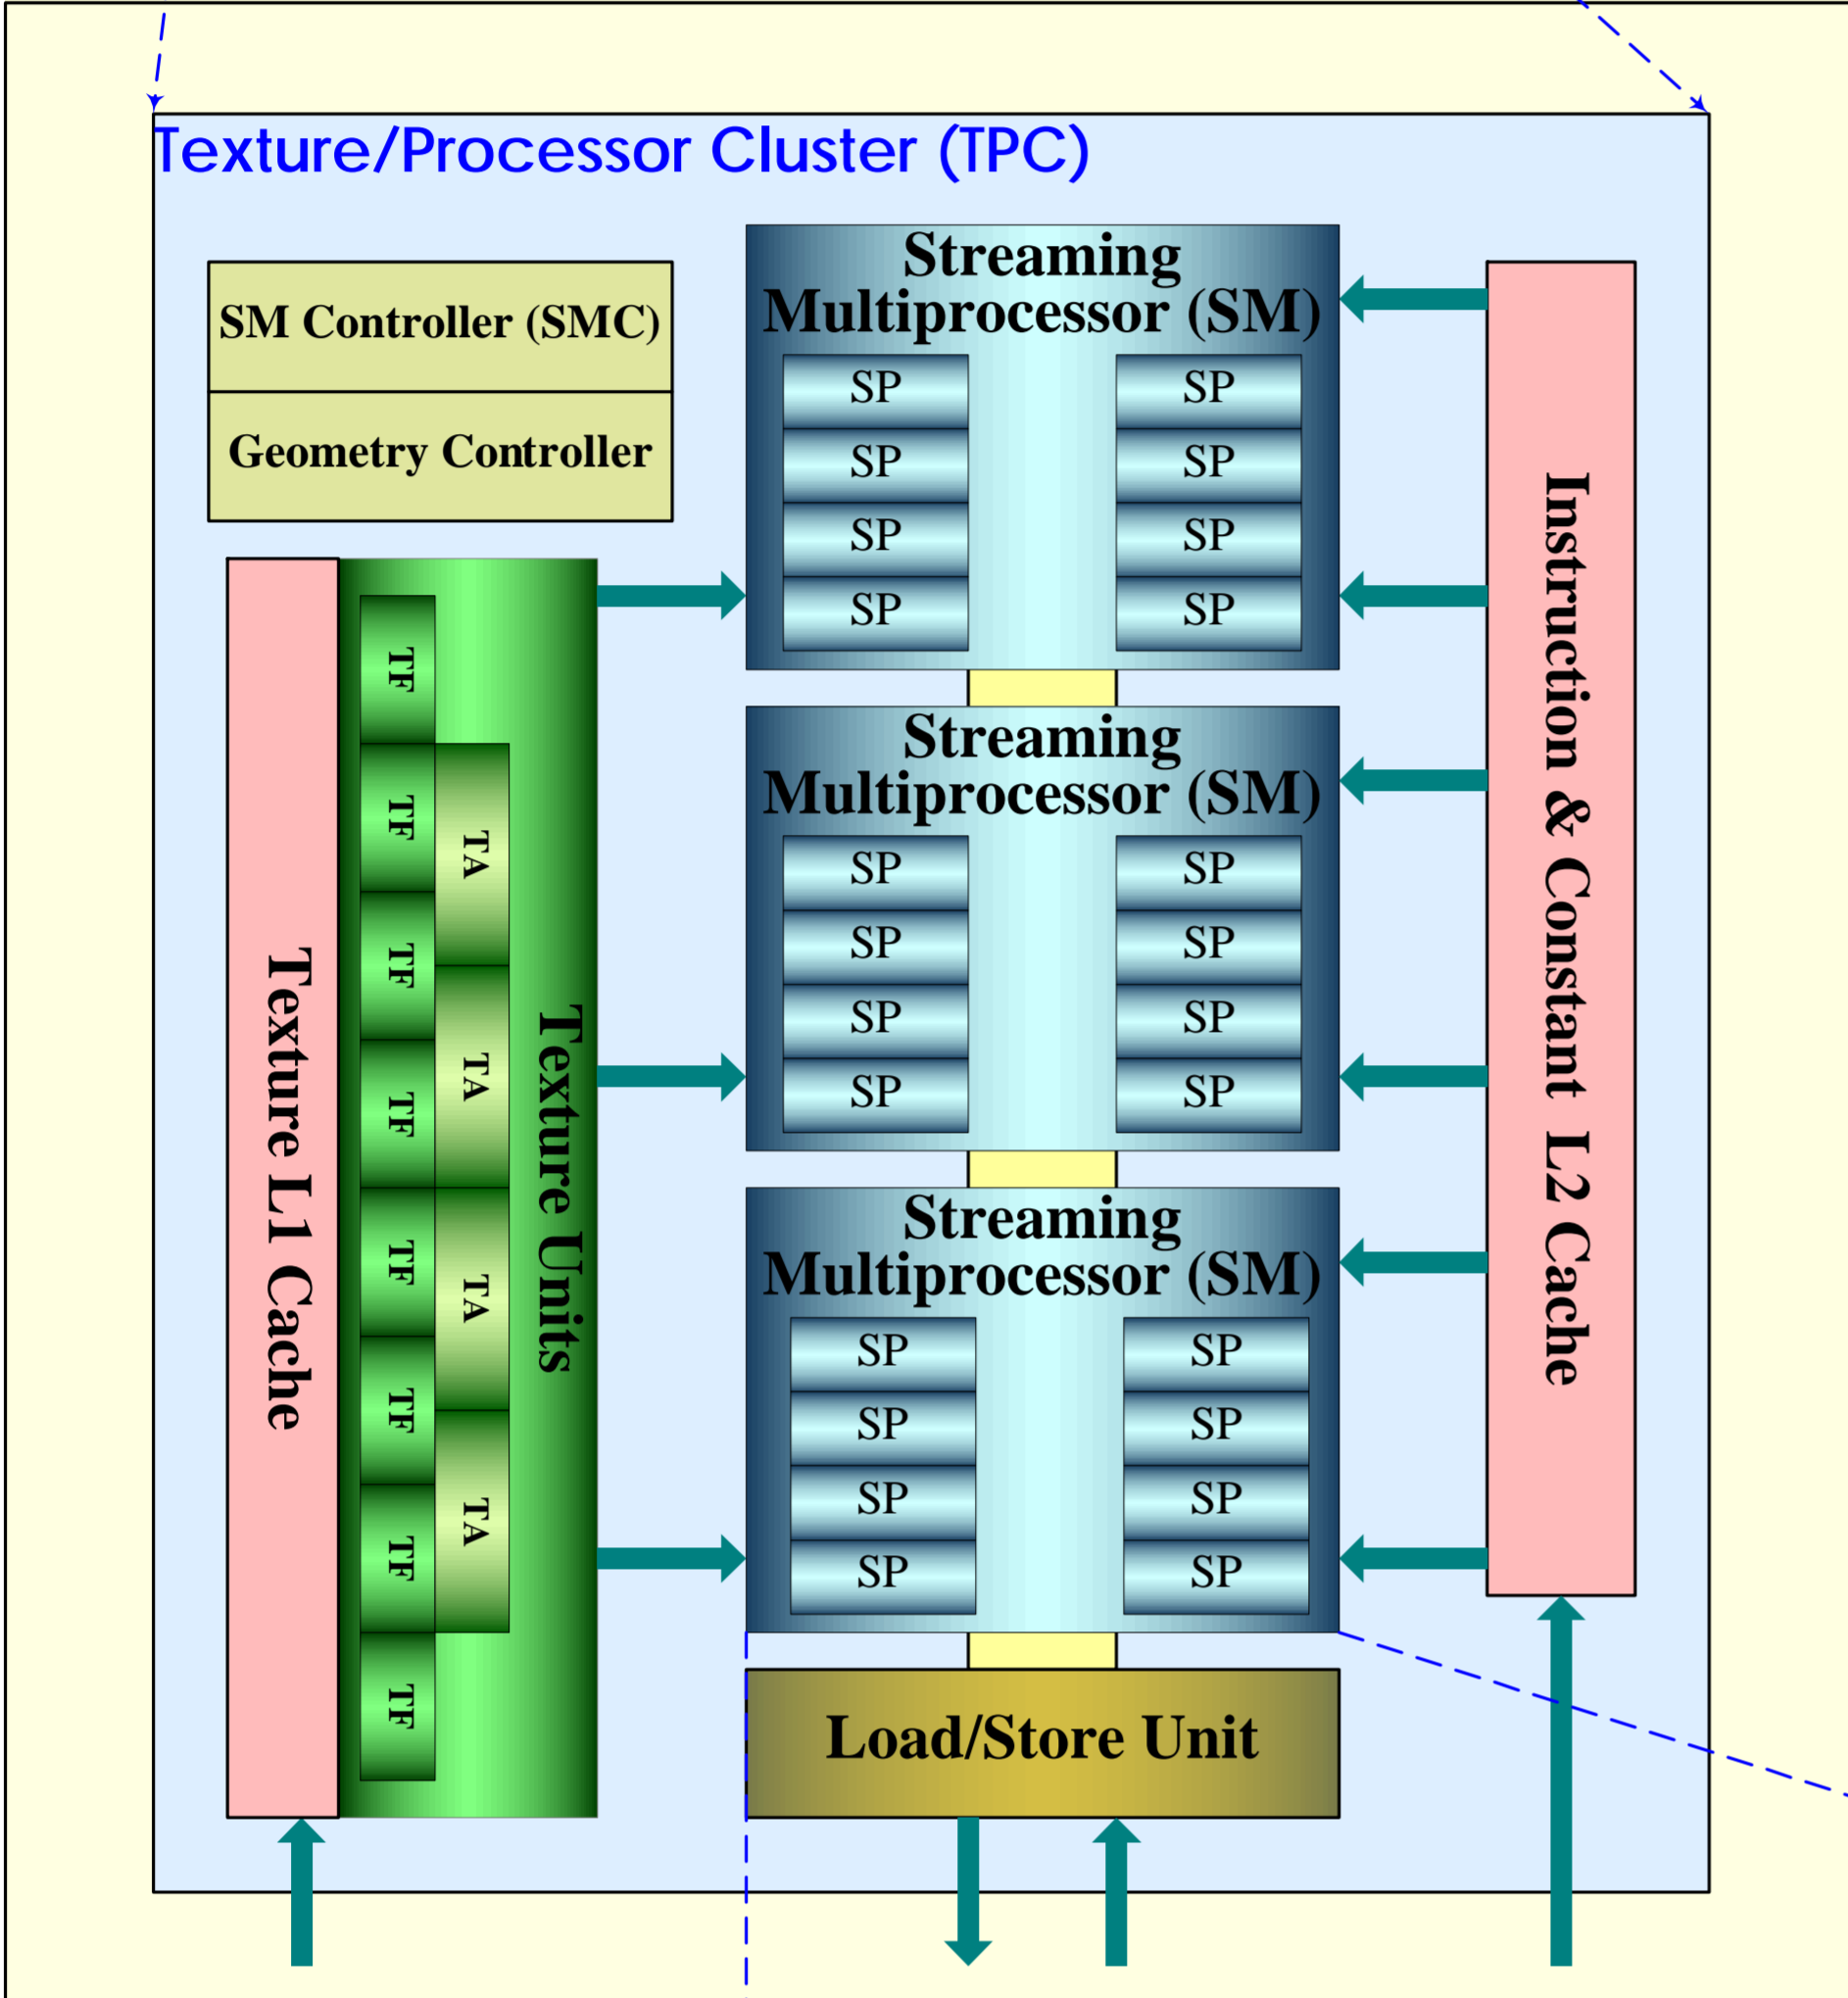

GT200 Over View (一部推定)

Pipeline Over View

Texture/Processor Cluster (TPC) or Thread Processor Cluster

ROP (Raster Operation Processor) & Memory

Streaming Multiprocessor (SM)

Execution Pipes