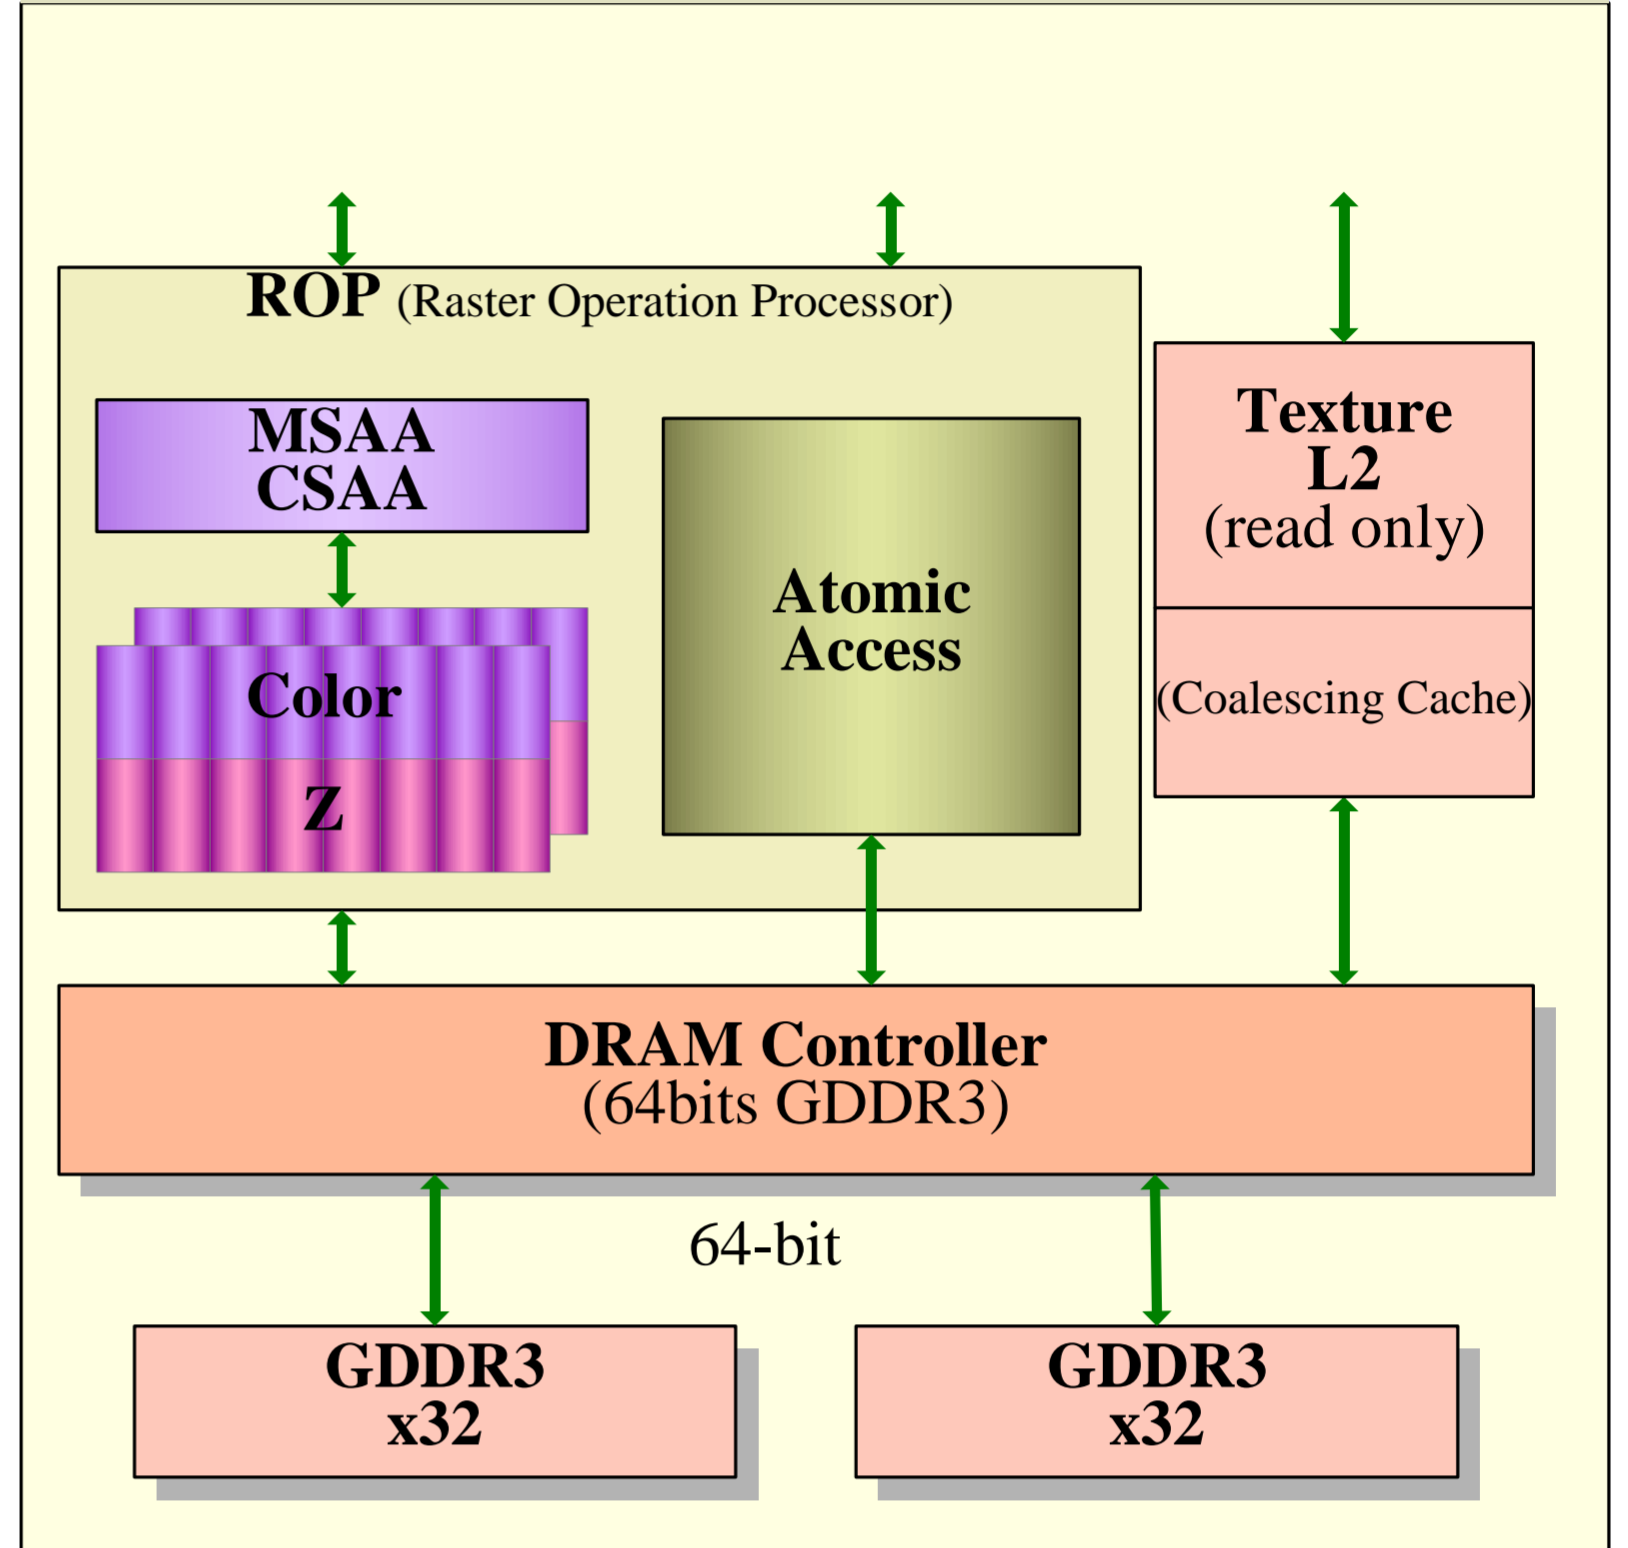

GT200 Over View (一部推定)

Pipeline Over View

Texture/Processor Cluster (TPC) or Thread Processor Cluster

ROP (Raster Operation Processor) & Memory

Streaming Multiprocessor (SM)

Execution Pipes