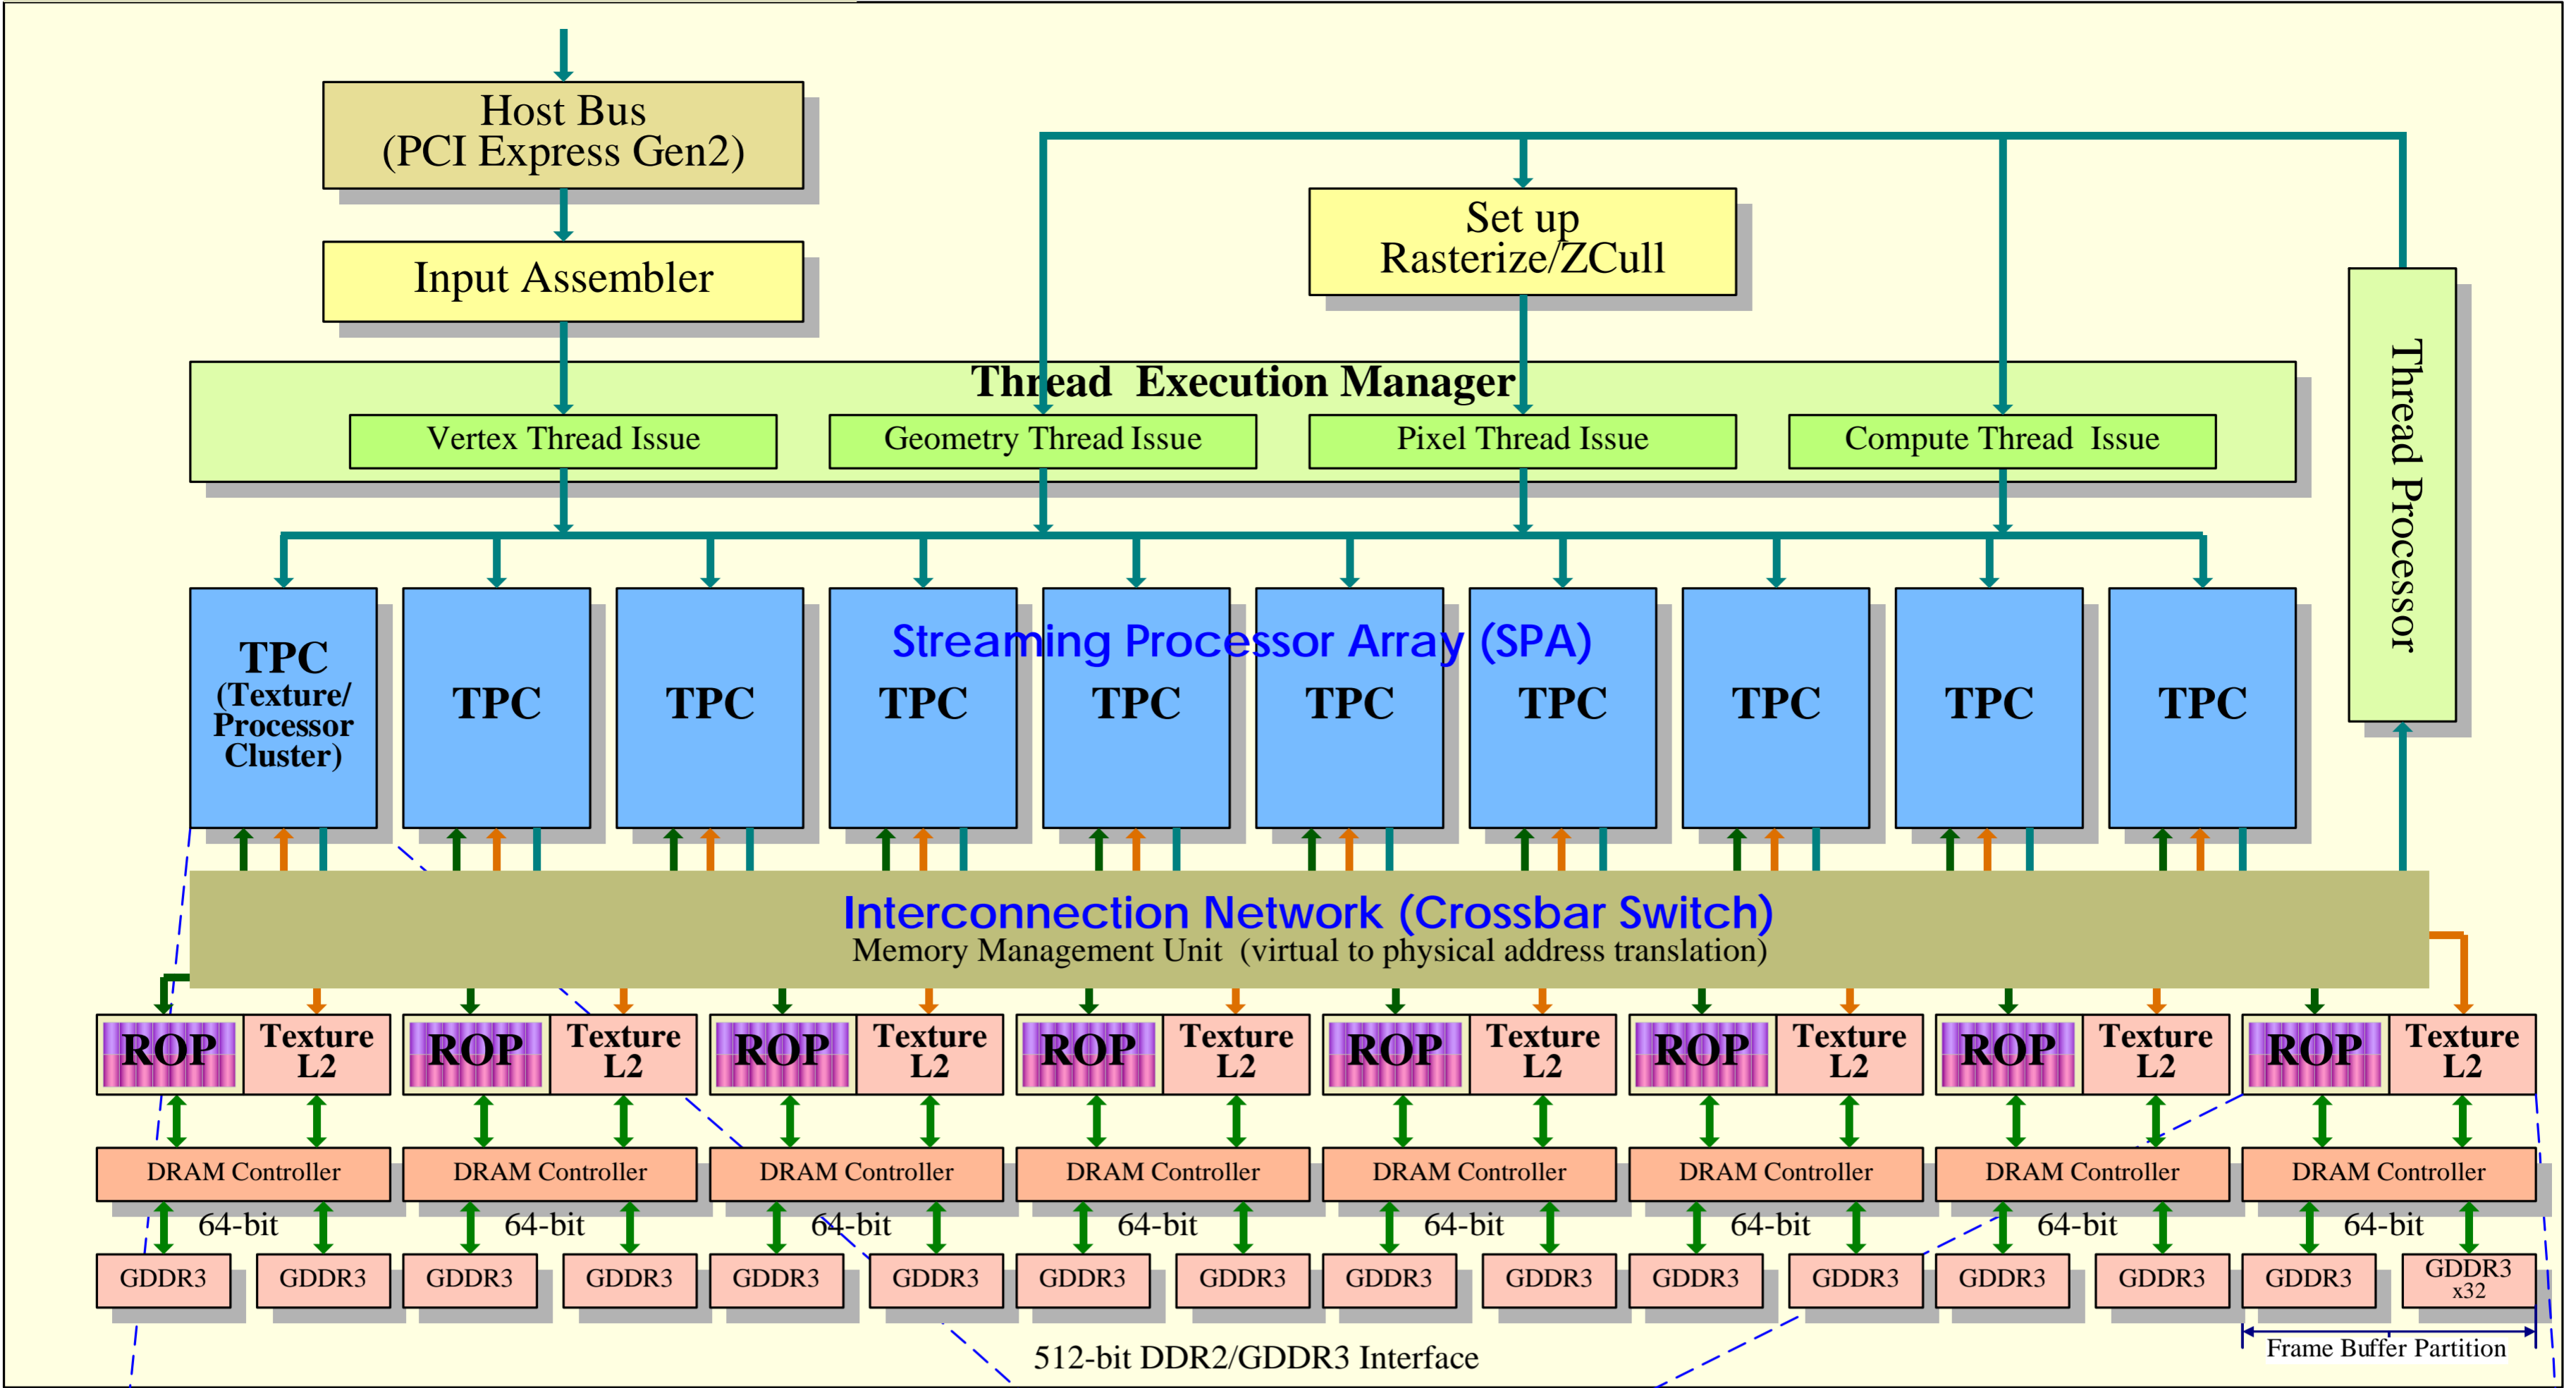

GT200 Over View (一部推定)

Pipeline Over View

Texture/Processor Cluster (TPC) or Thread Processor Cluster

ROP (Raster Operation Processor) & Memory

Streaming Multiprocessor (SM)

Execution Pipes