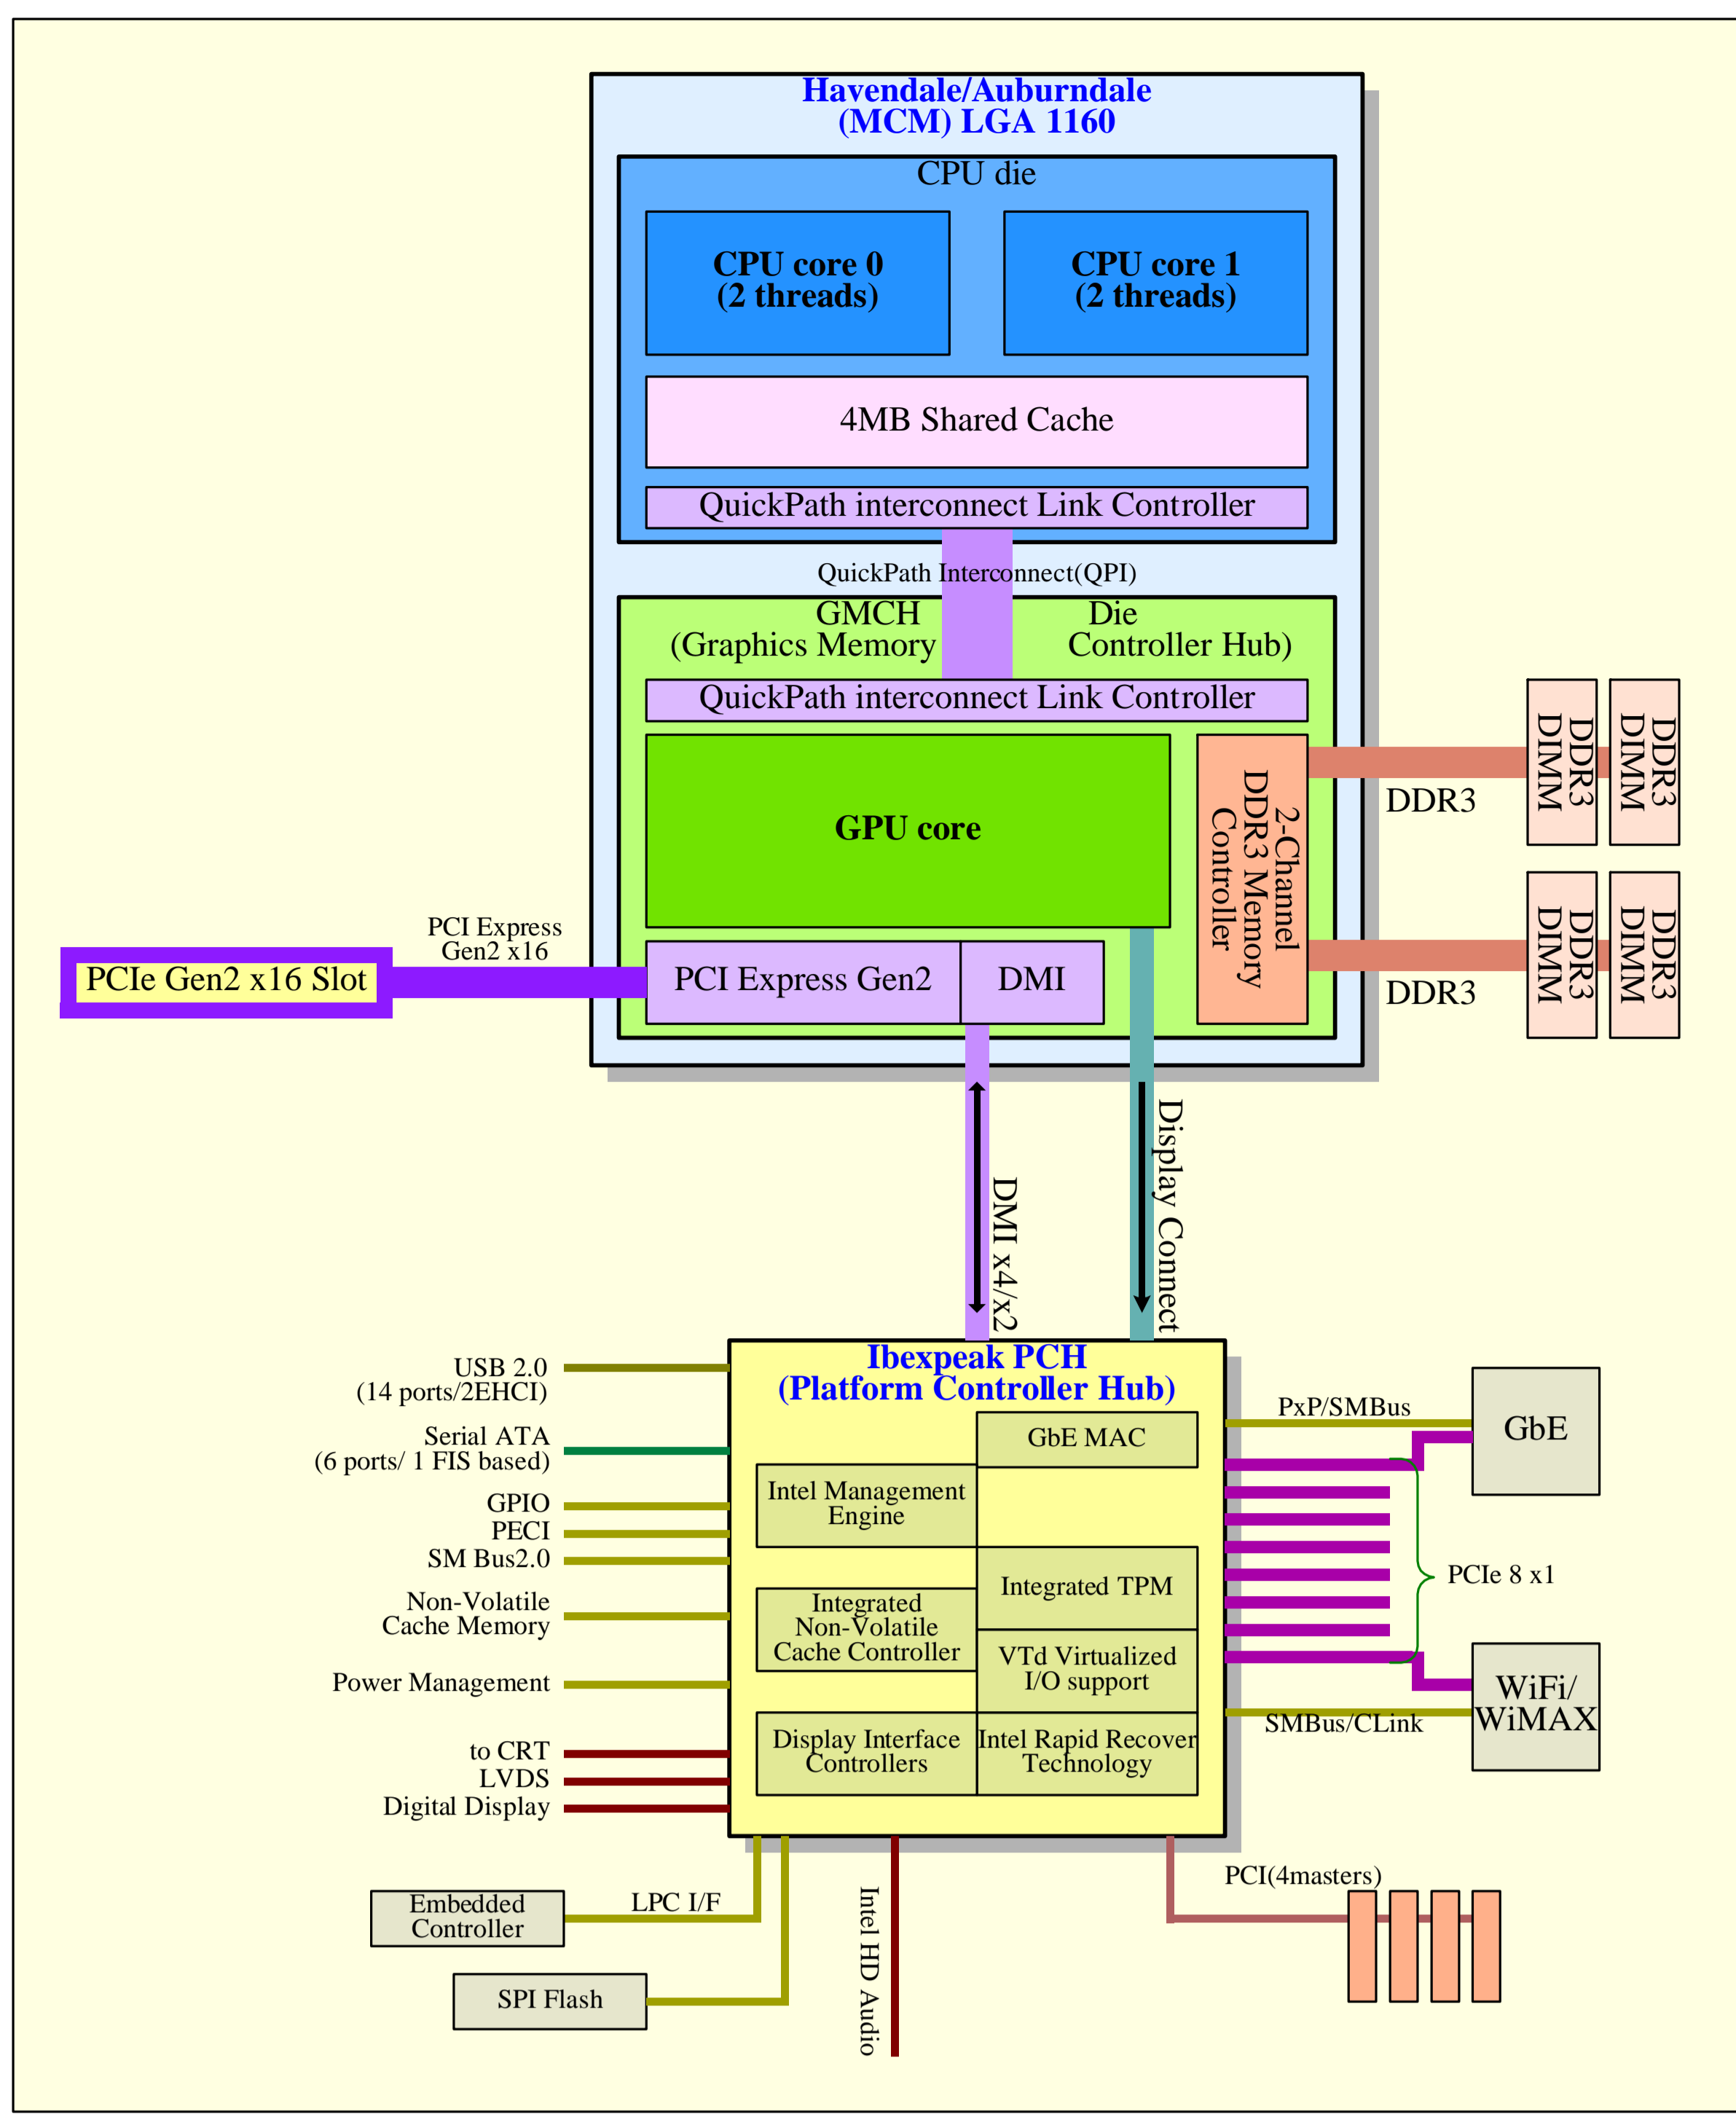

Havendale/Auburndale System Architecture

Copyright (c) 2007 Hiroshige Goto All rights reserved.