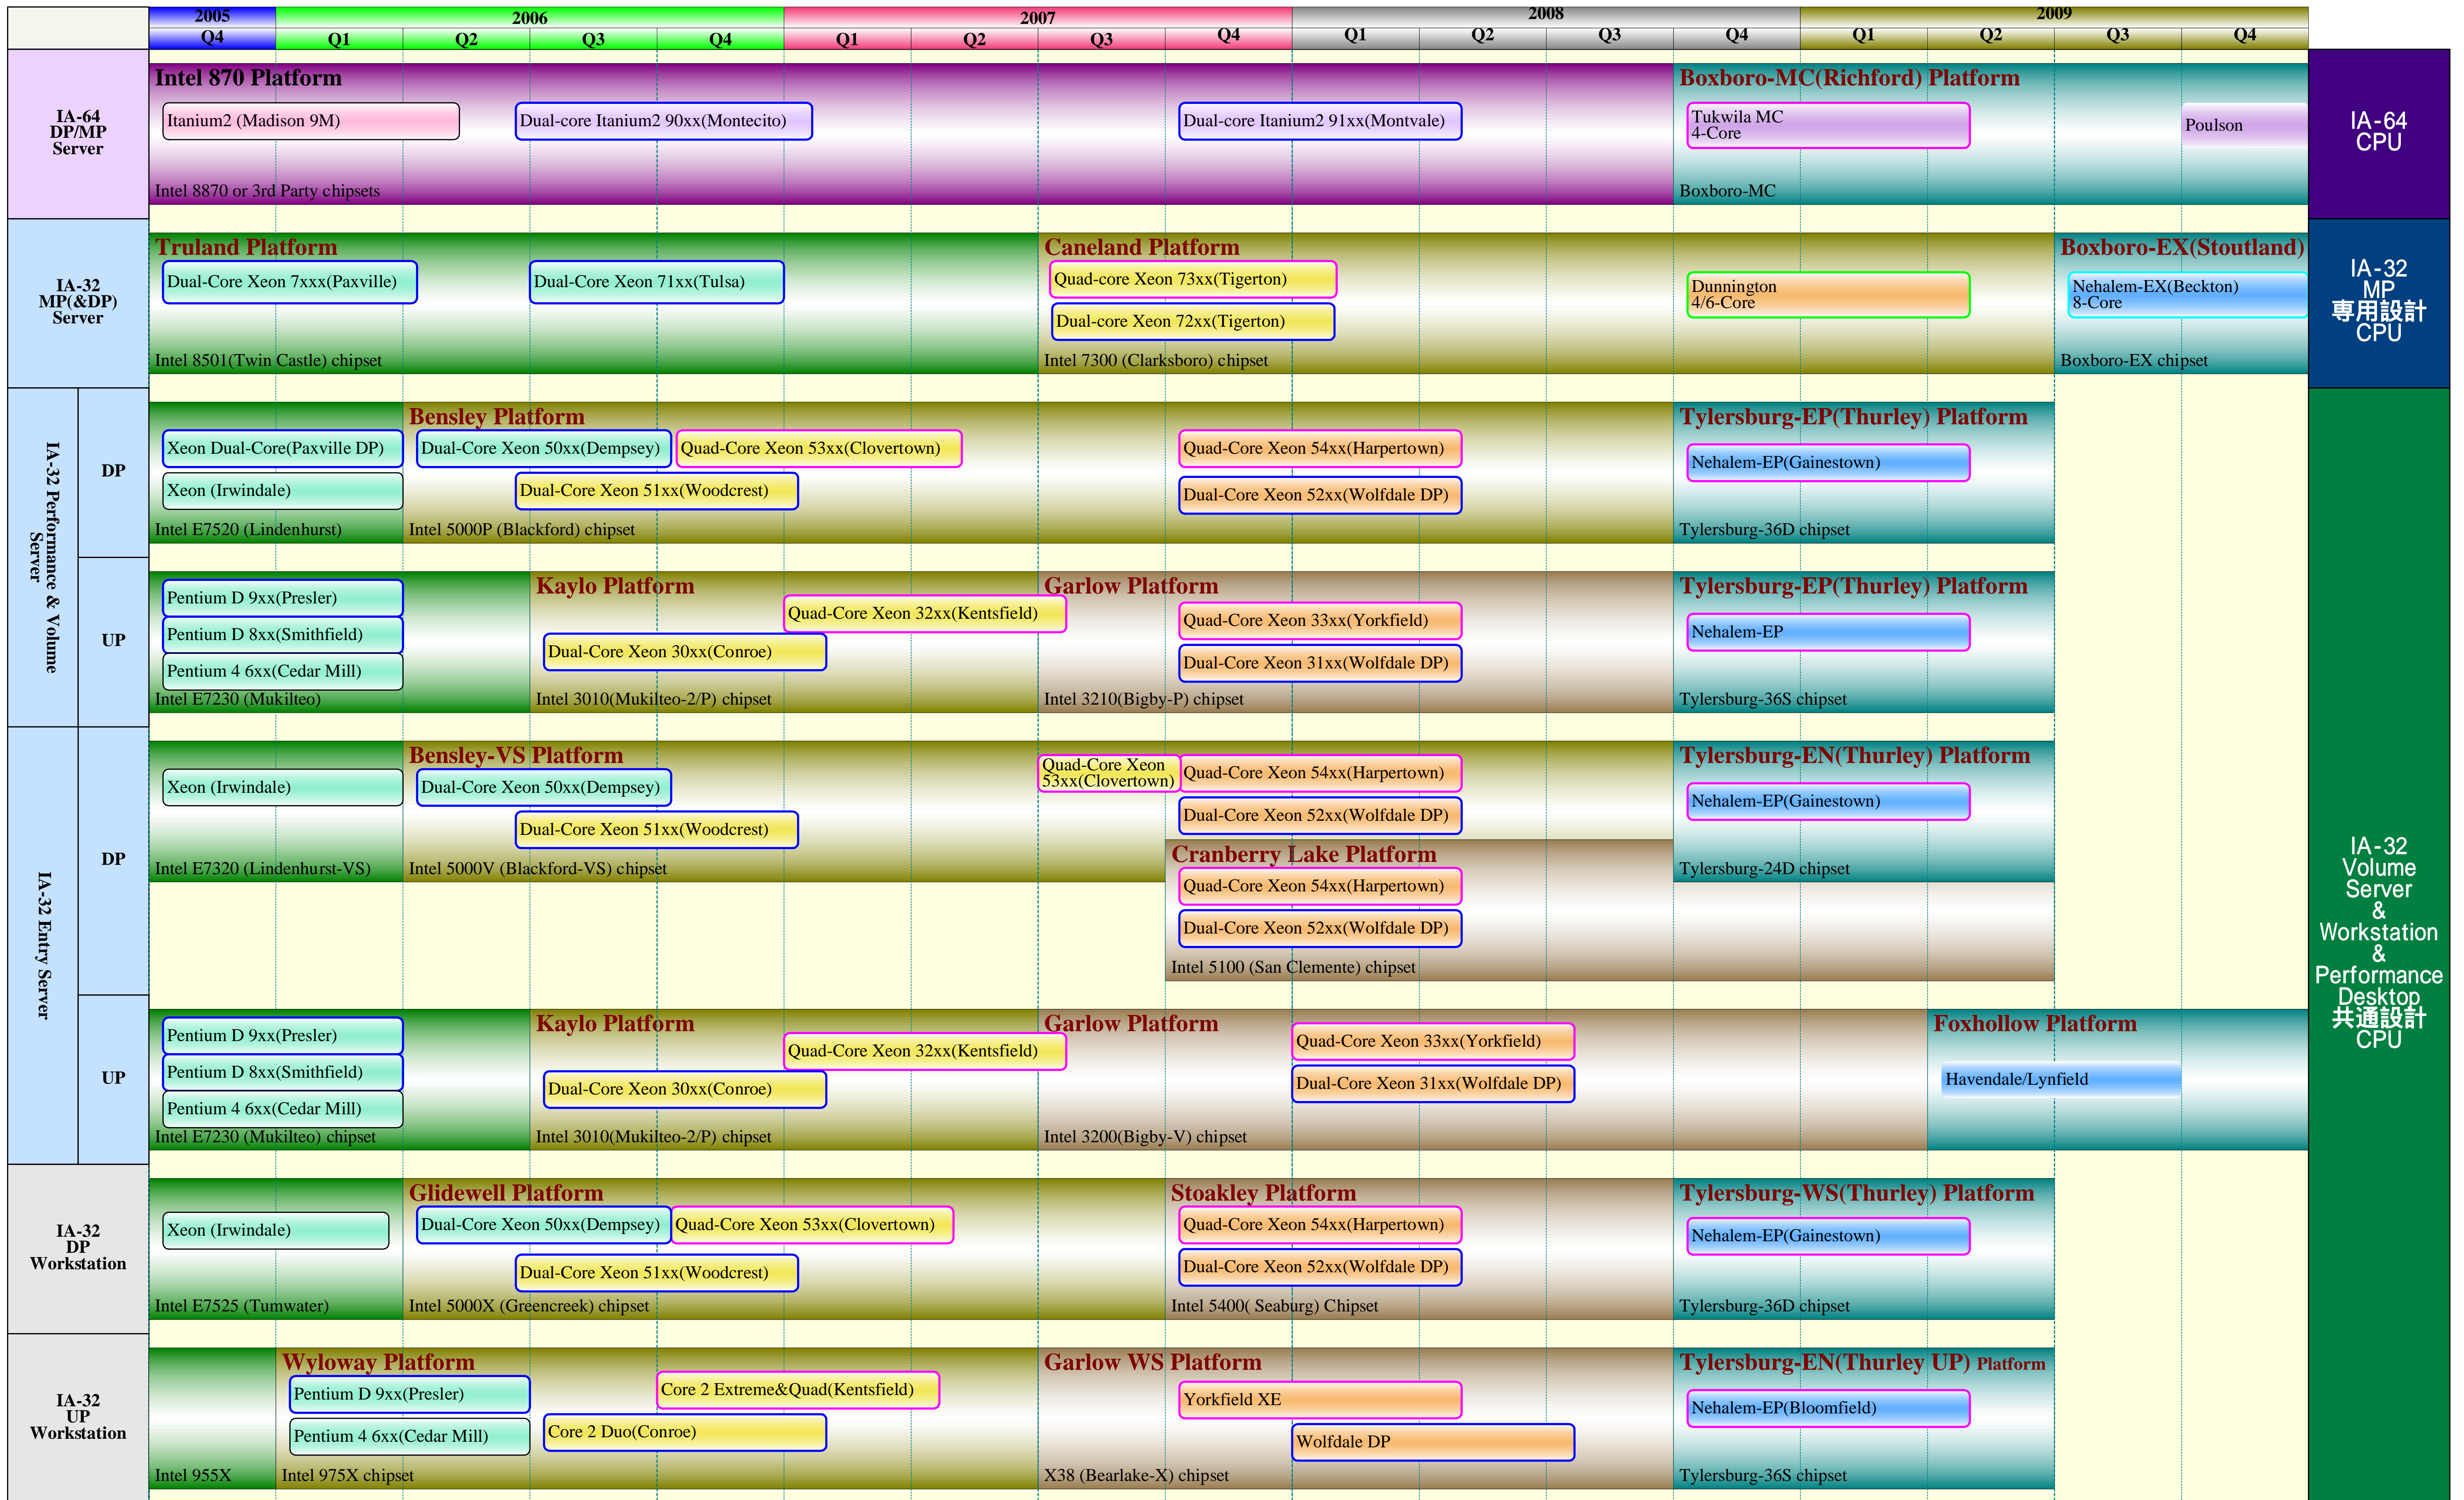

Intel Server & Workstation CPU Roadmap

Copyright (c) 2007 Hiroshige Goto All rights reserved.

Quad Core	8 Core	Core MA 45nm	Montecito(IA-64)
Dual Core	6 Core	Core MA 65nm	Madison(IA-64)
Single Core		NetBurst	Nehalem