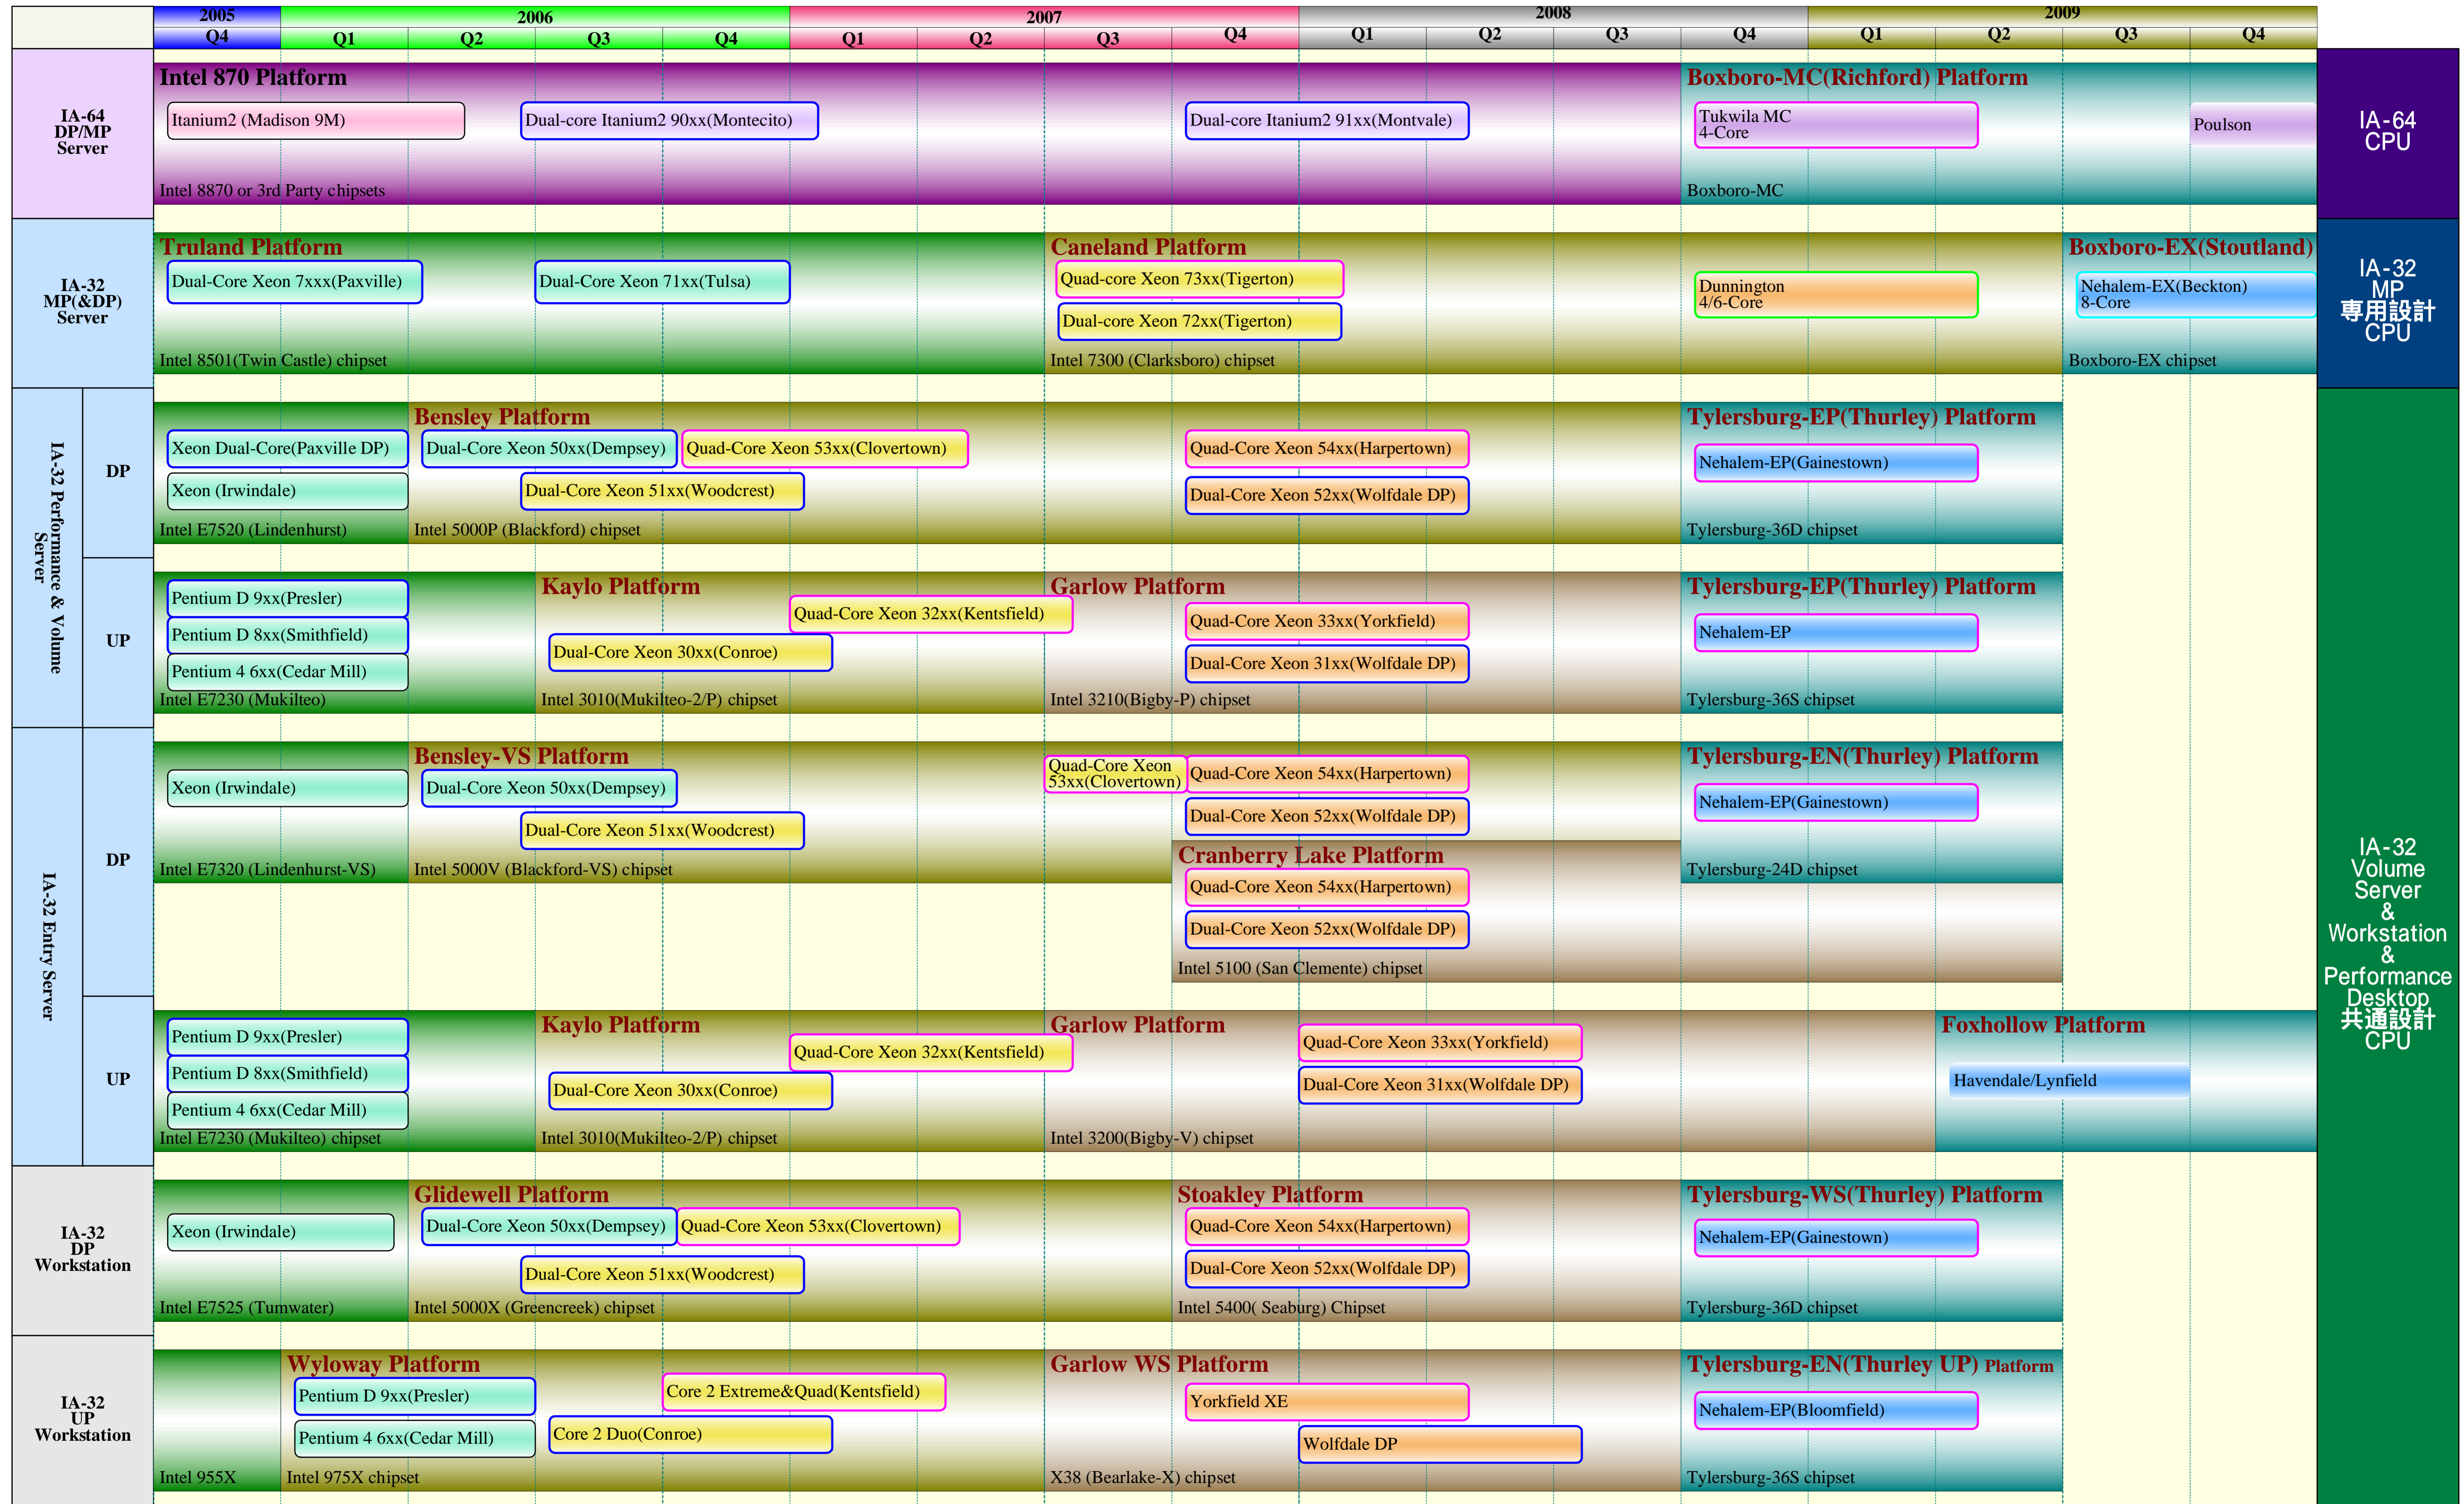

# Intel Server & Workstation CPU Roadmap

Copyright (c) 2007 Hiroshige Goto All rights reserved.