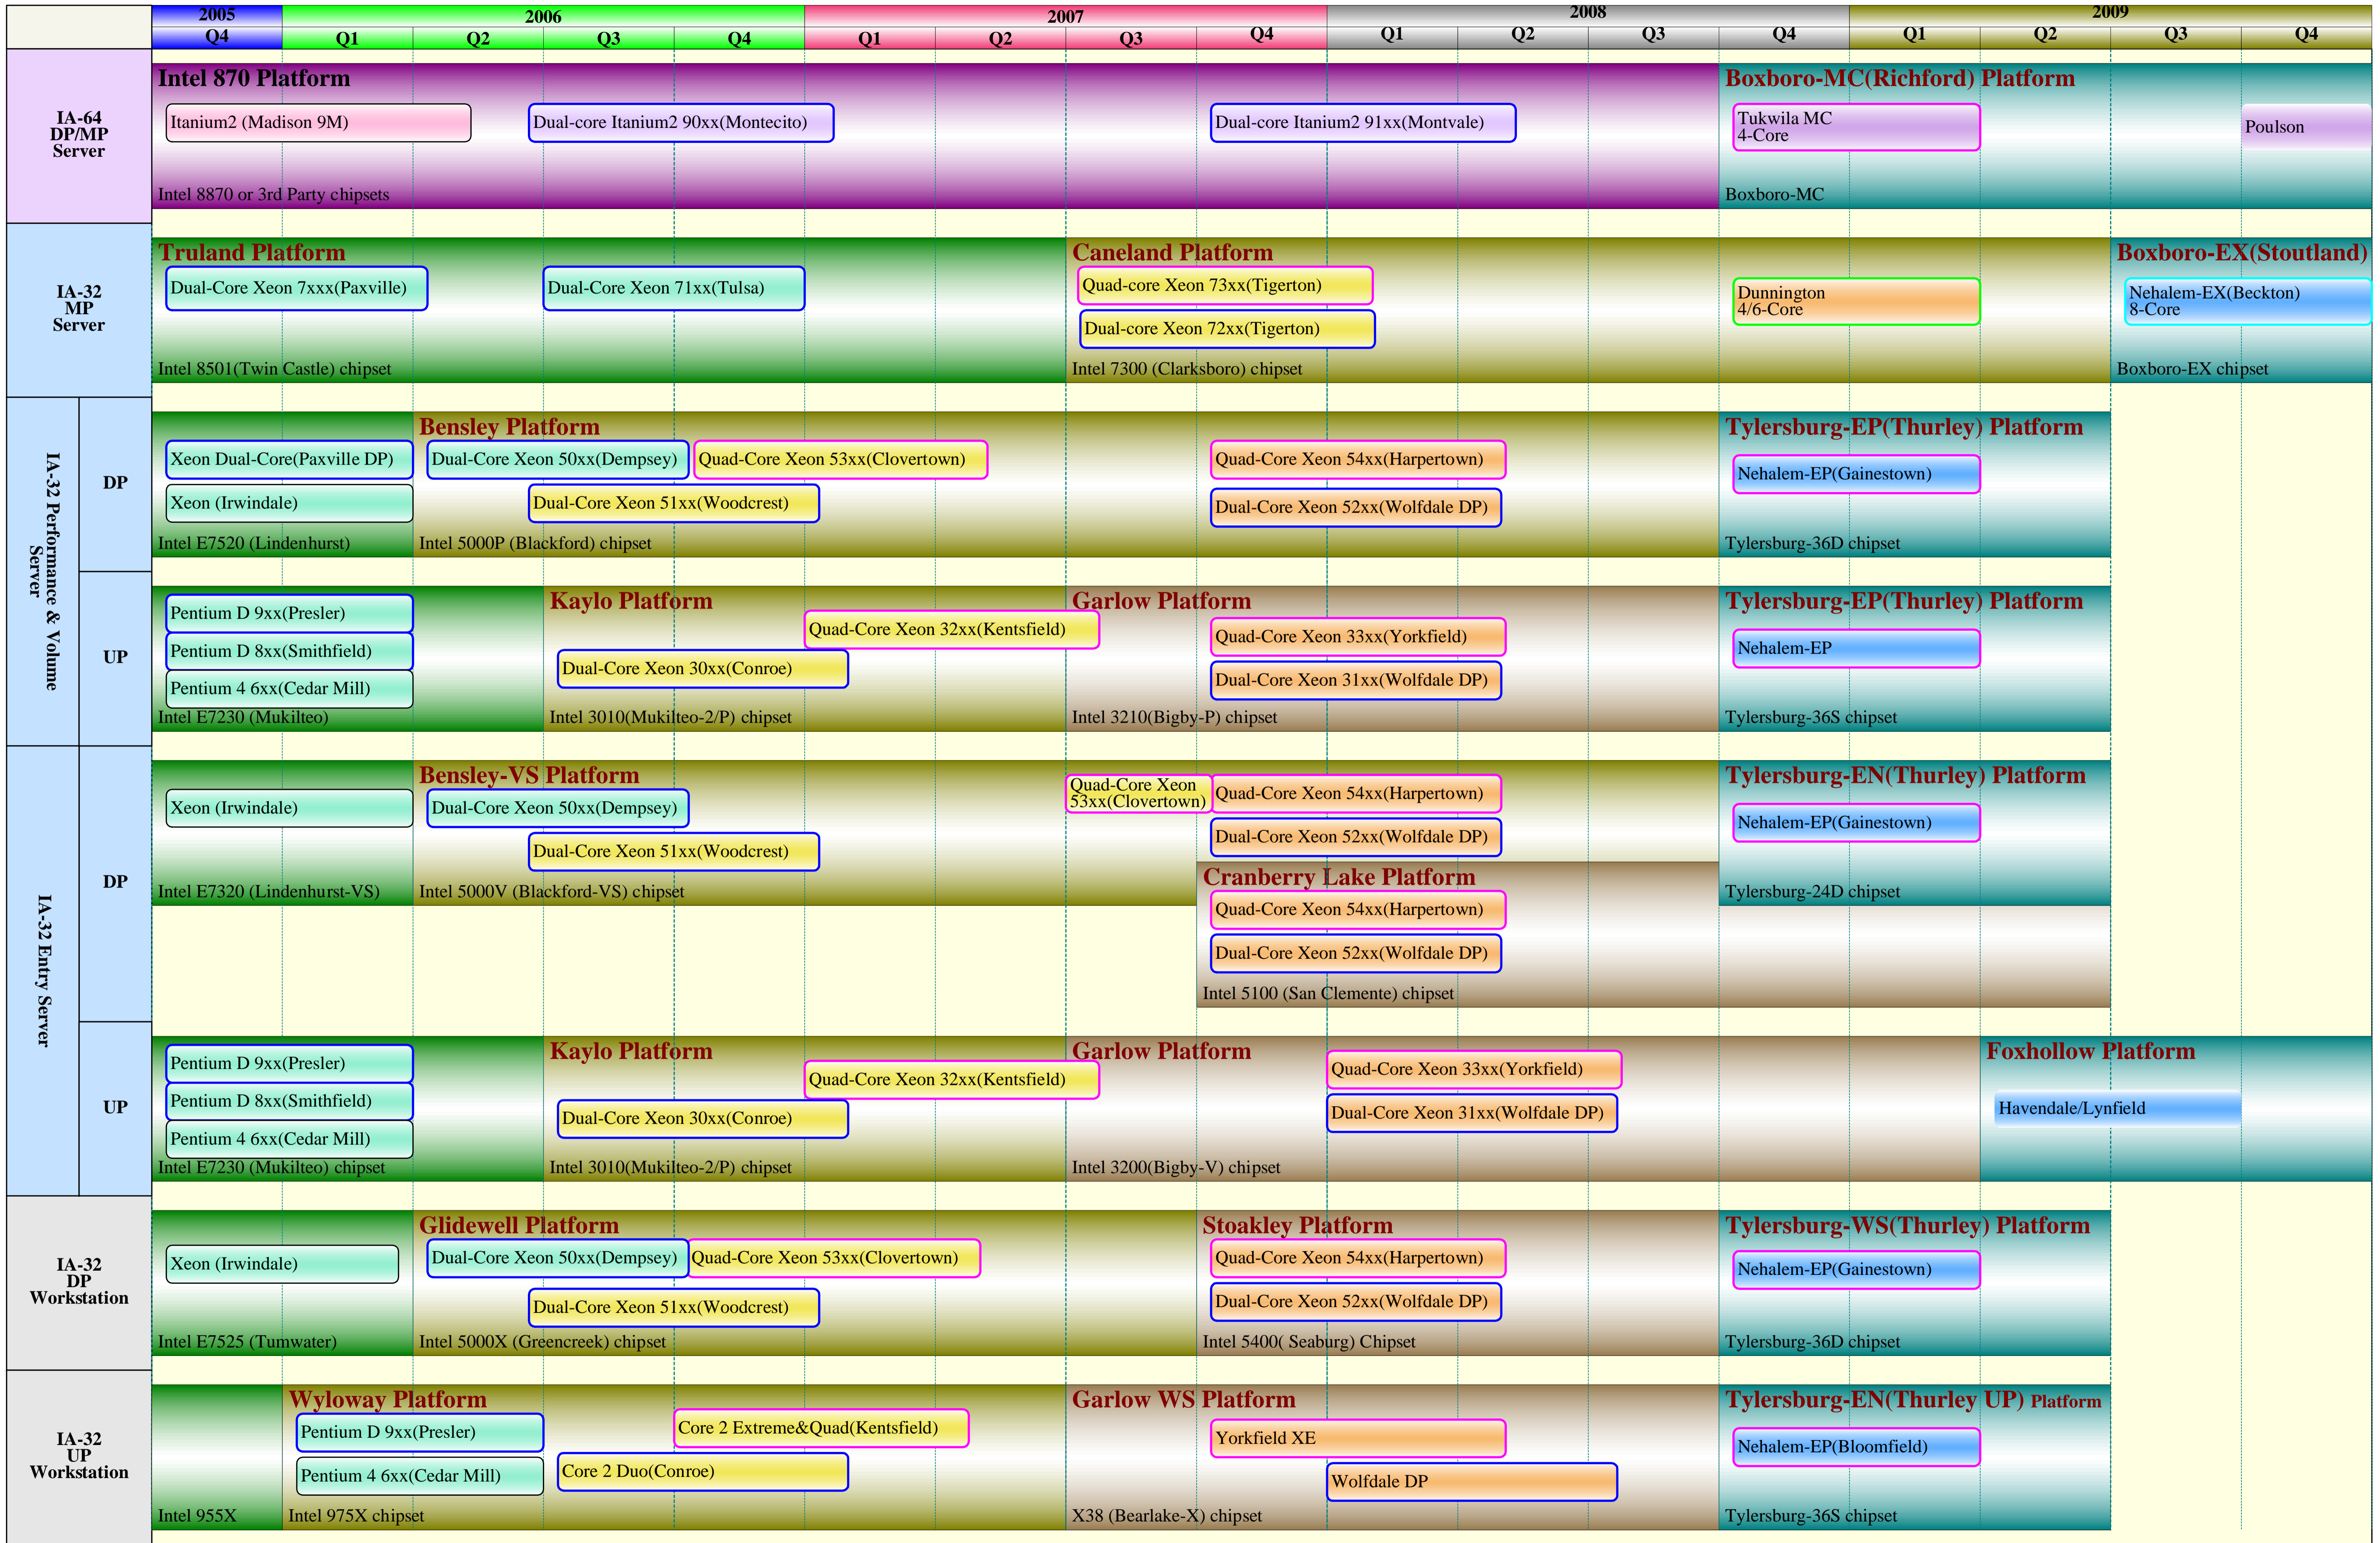

Intel Server & Workstation CPU Roadmap

Copyright (c) 2007 Hiroshige Goto All rights reserved.

Quad Core	8 Core	Core MA 45nm	Montecito(IA-64)
Dual Core	6 Core	Core MA 65nm	Madison(IA-64)
Single Core		NetBurst	Nehalem