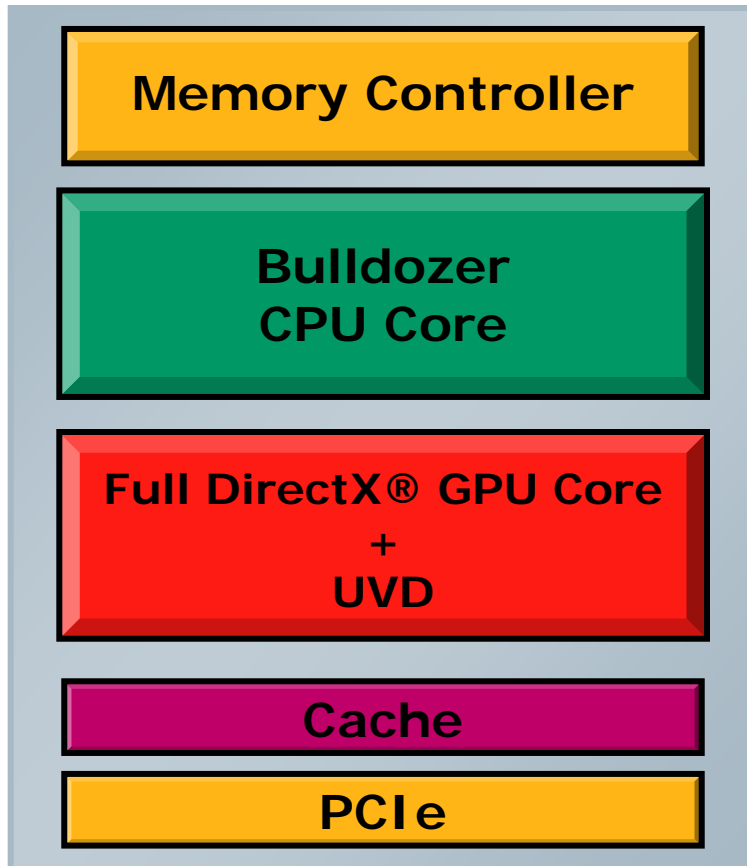

Client Leadership: "Falcon" Fusion Family

Optimized for mobile and mainstream desktops

"Bulldozer" CPU cores

Integrated unified shading architecture, DirectX GPU Core

Non-disruptive infrastructure evolution

The first Fusion processor, setting a new standard for client platform innovation