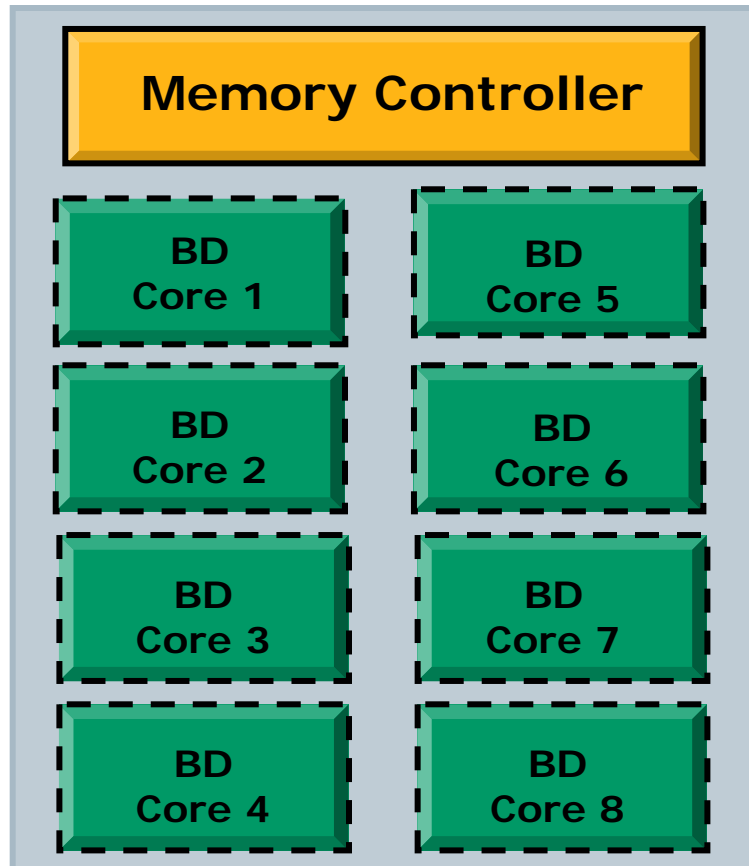

## Server Leadership: "Sandtiger" Family

Optimized for servers and high-end clients

8-16 "Bulldozer" (BD) CPU Cores

Highly scalable memory and I/O performance

Non-disruptive infrastructure evolution

**Raising the performance-per-watt bar to new heights on single and multithreaded applications**