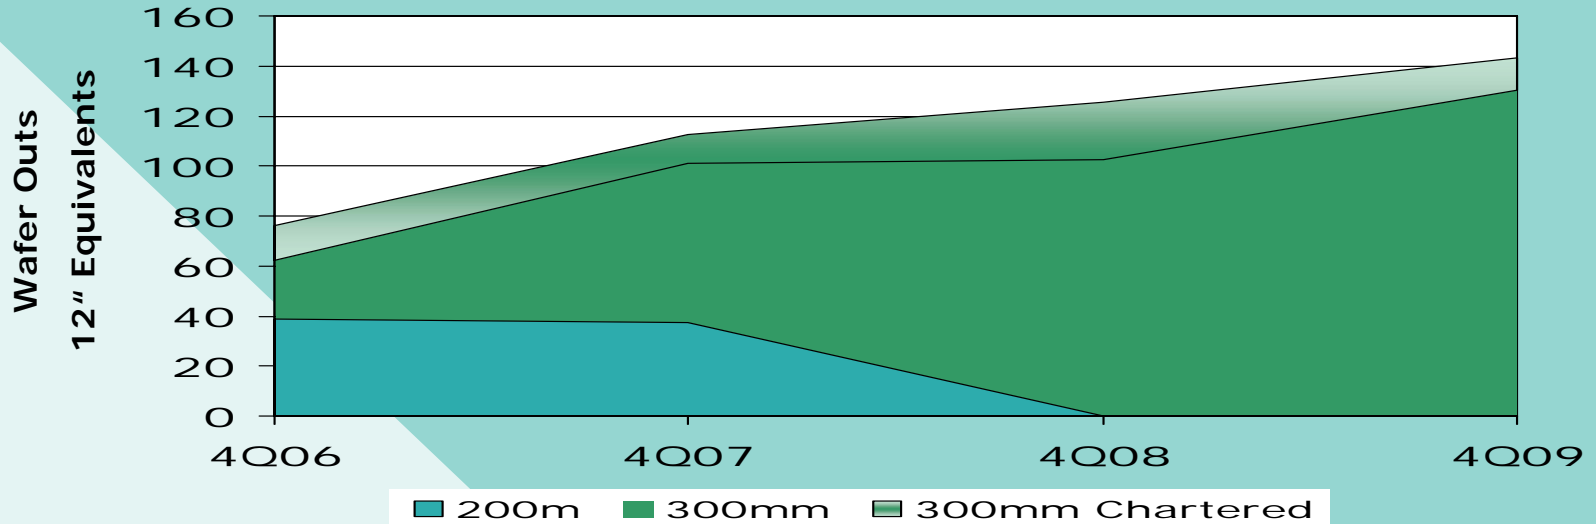

Driving 300mm and 65nm MPU Production Smarter Choice

AMD estimates