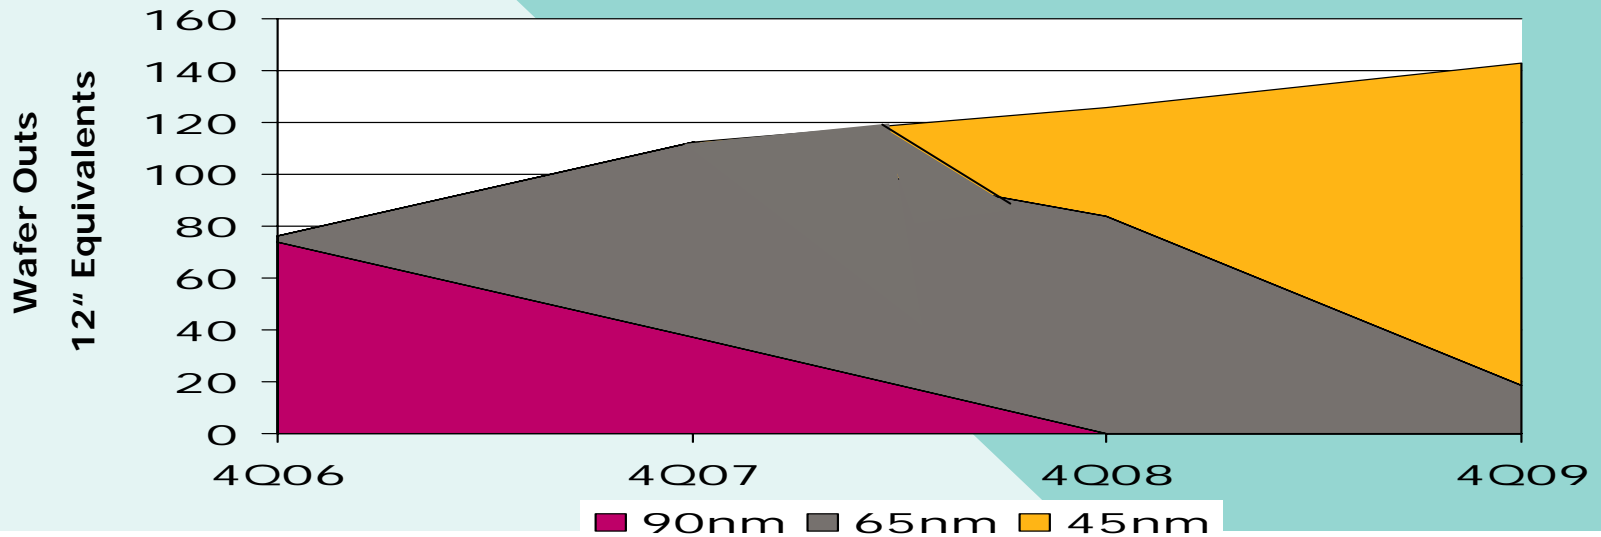

Driving 300mm and 65nm MPU Production Smarter Choice

AMD estimates