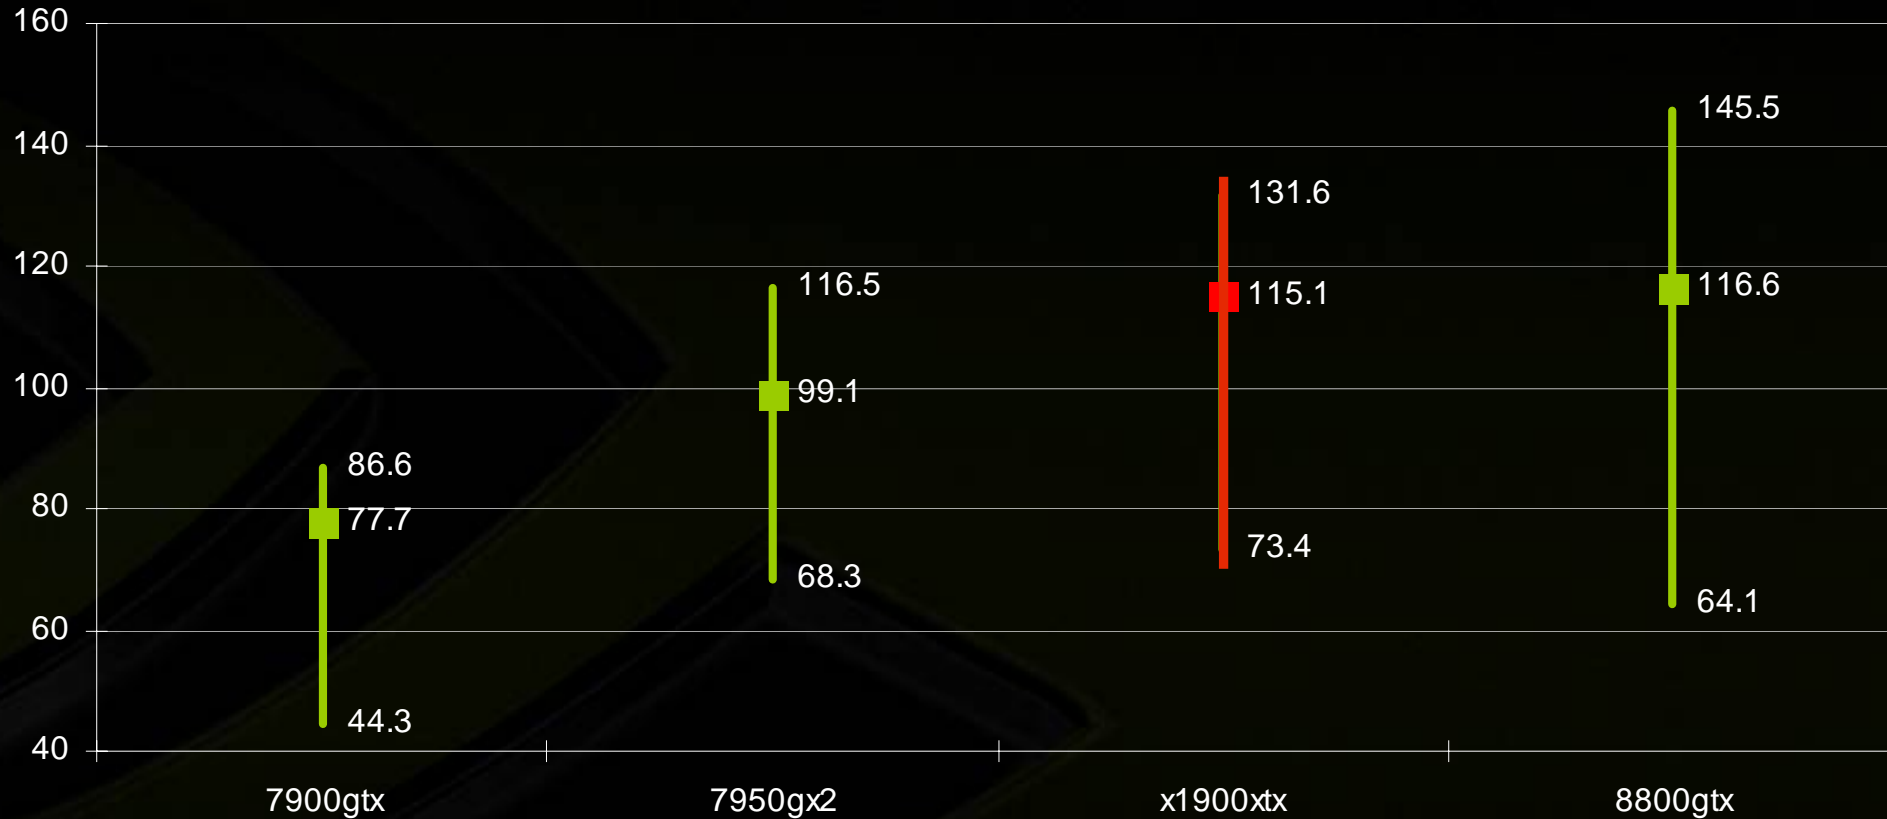

# Architect for Power Efficiency

Power in Watts

130 App/Mode Combinations  
Room Temperature  
Core 2 Duo Platform  
1600x1200 & 2560x1600