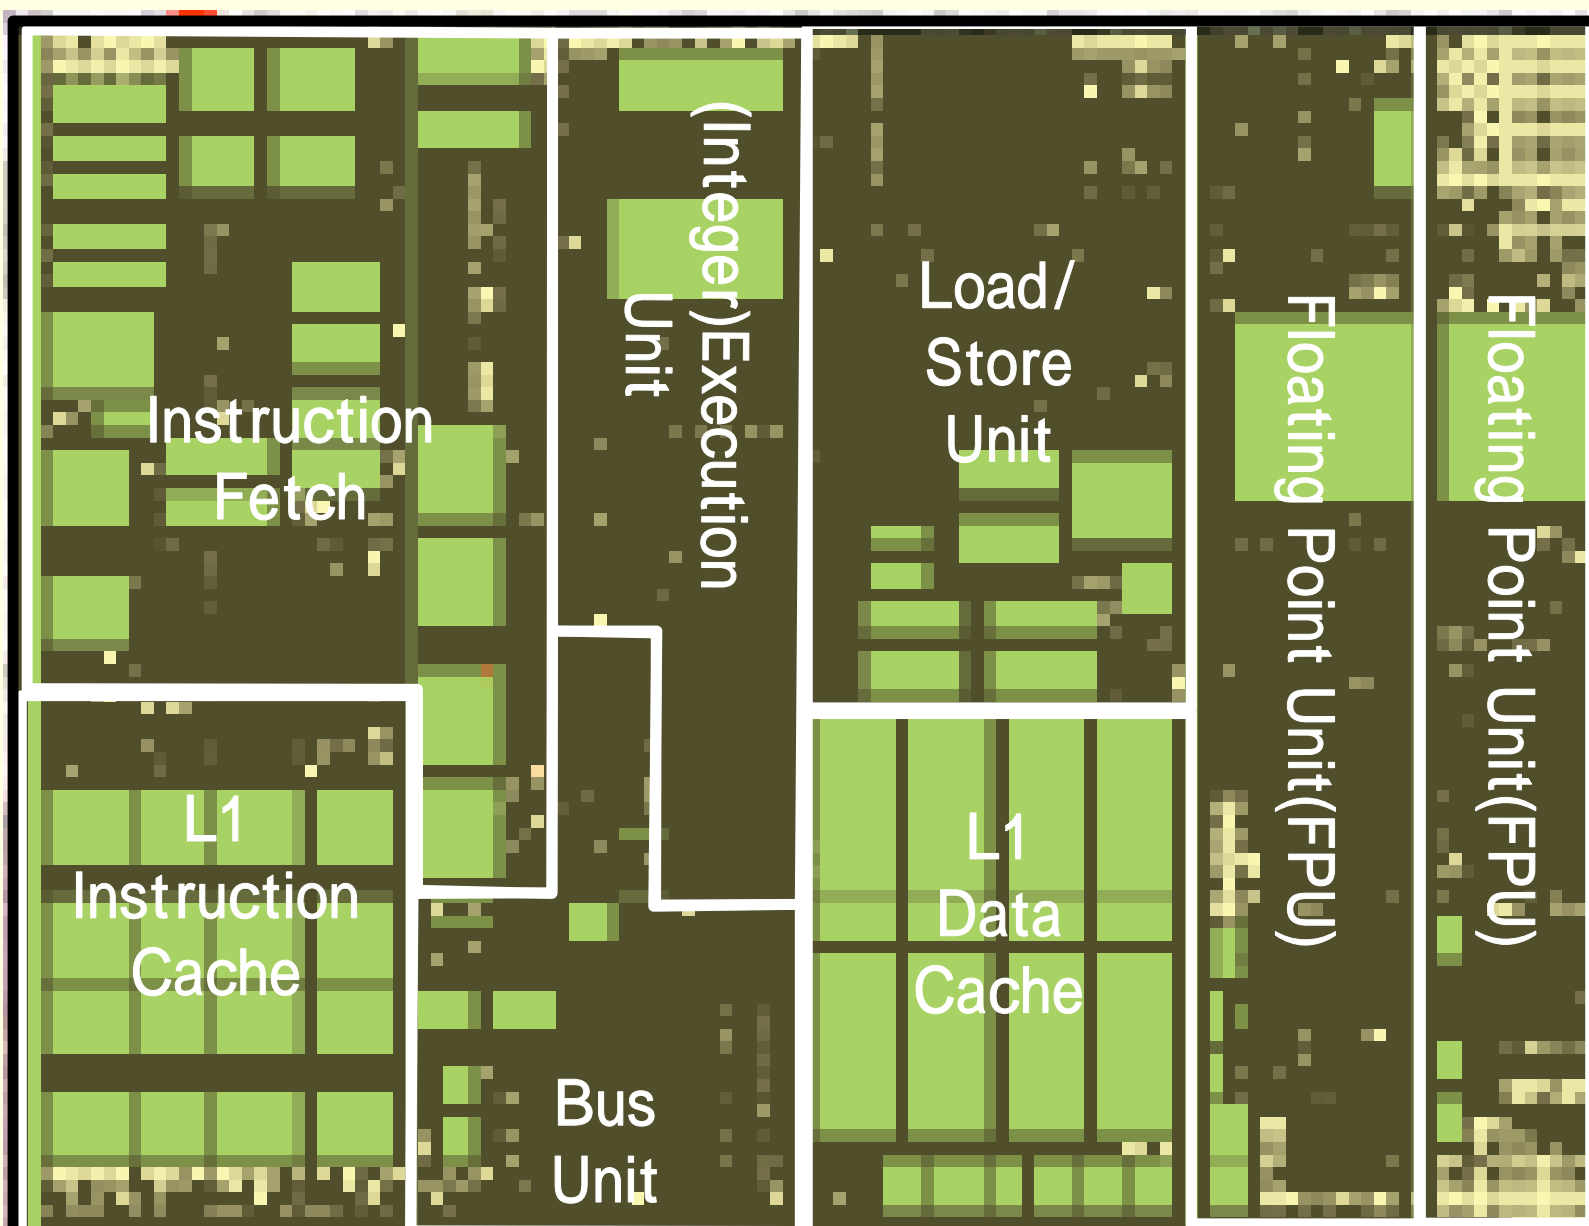

AMD Processor Cores

Rev. F K8 CPU core (ISSCC 06)

Almost same as first K8

65nm Mobile CPU core (AMD Analyst Day 06)

Almost same as Rev. F?

Barcelona CPU core (SPF May '06)

Instruction Fetch and Branch Prediction are expanded

Floating Point Unit(FPU) is expanded