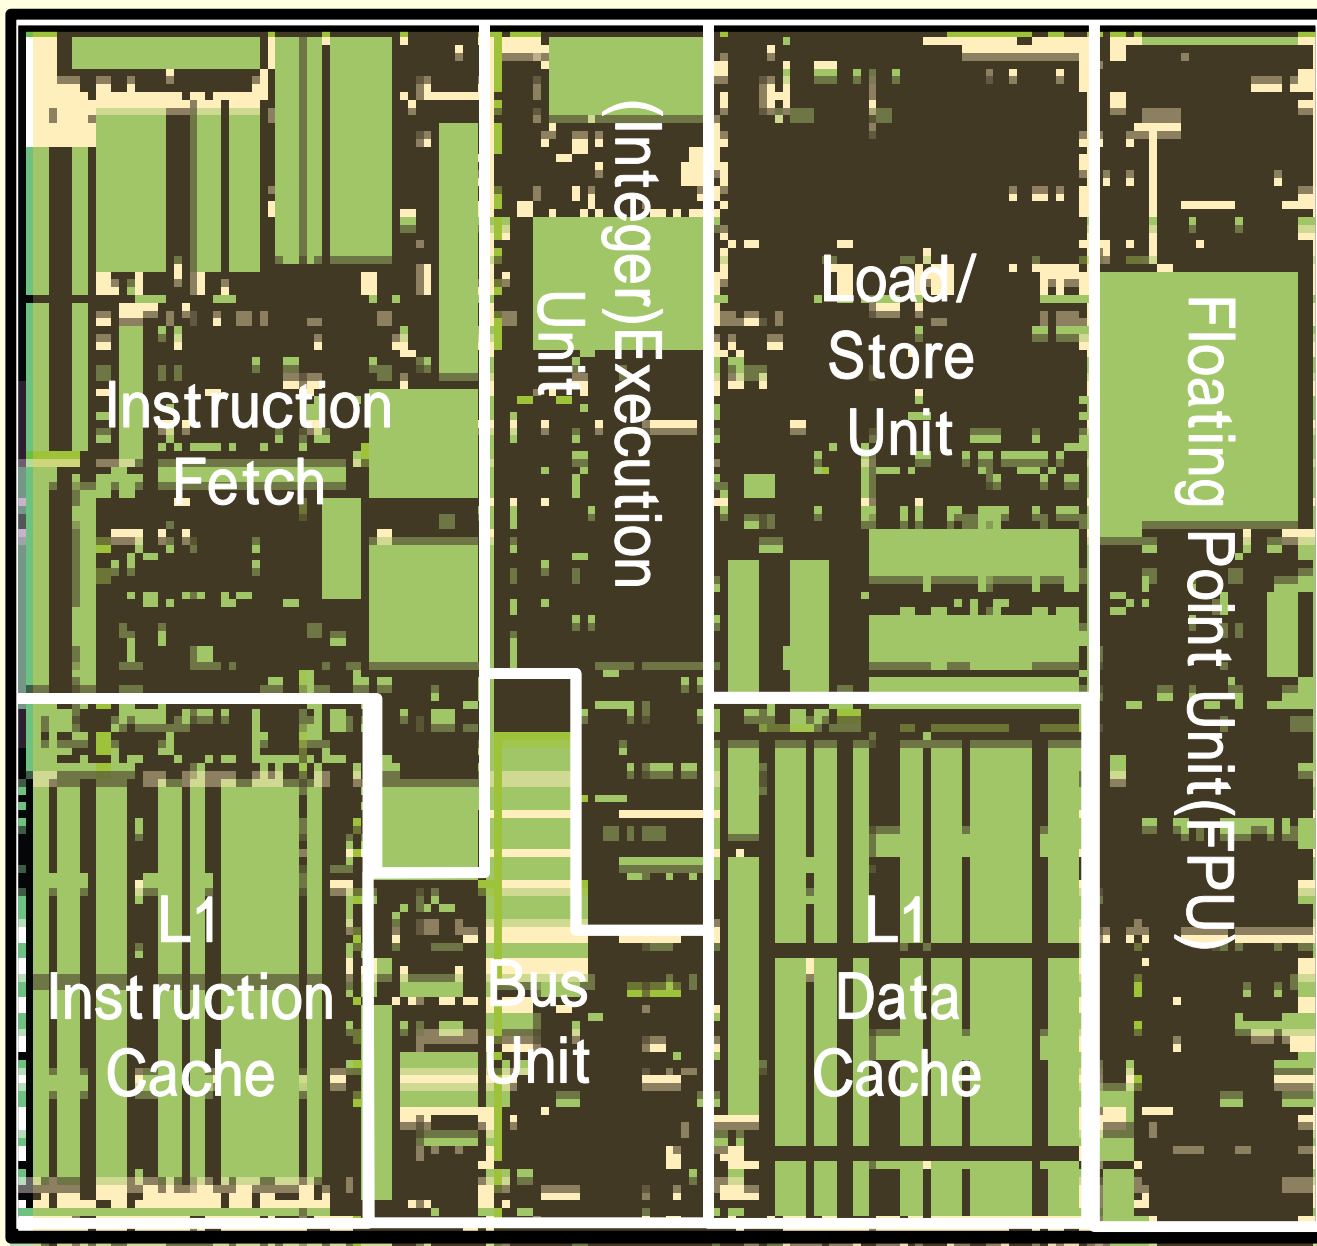

AMD Processor Cores

Rev. F K8 CPU core (ISSCC 06)

Almost same as first K8

65nm Mobile CPU core (AMD Analyst Day 06)

Almost same as Rev. F?

Barcelona CPU core (SPF May '06)

Instruction Fetch and Branch Prediction are expanded

Floating Point Unit(FPU) is expanded