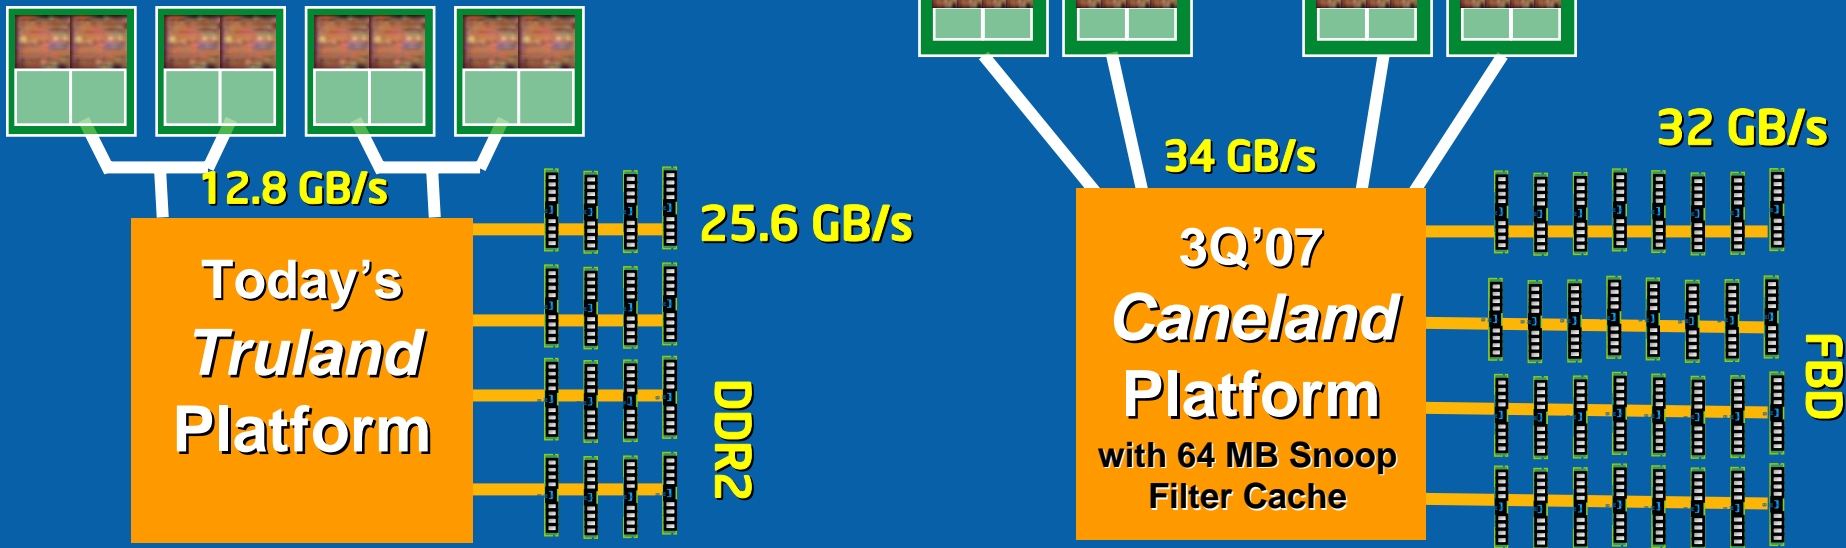

4-Way Server Platform

	Truland 2006	Caneland 2007	Q3'07 vs. Today
FSB BW peak	12.8 GB/s	34 GB/s	~ 3x
Aggregate Memory BW	25.6 GB/s (DDR2-400)	32 GB/s (FBD-667)	~ 1.25x
Memory Capacity	128 GB (DDR2-400)	Up to 256 GB (FBD)	Up to 2x

Balanced Platform Performance

More Bandwidth & Capacity → Headroom for the Future