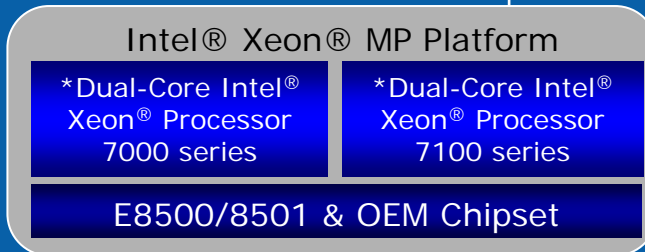

# Intel® Server Platform Roadmap

2006

2007

Future

Intel® Itanium® 2  
9000 Sequence

Intel® Xeon® MP  
7000 Sequence

Intel® Xeon® DP  
5000 Sequence

Intel® UP Server

\* = Intel NetBurst® Microarchitecture

**4+ Cores**