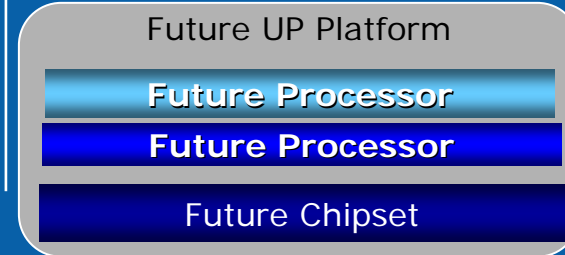

# Intel® Server Platform Roadmap

2006

2007

Future

Intel® Itanium® 2  
9000 Sequence

Intel® Xeon® MP  
7000 Sequence

Intel® Xeon® DP  
5000 Sequence

Intel® UP Server

\* = Intel NetBurst® Microarchitecture

**4+ Cores**