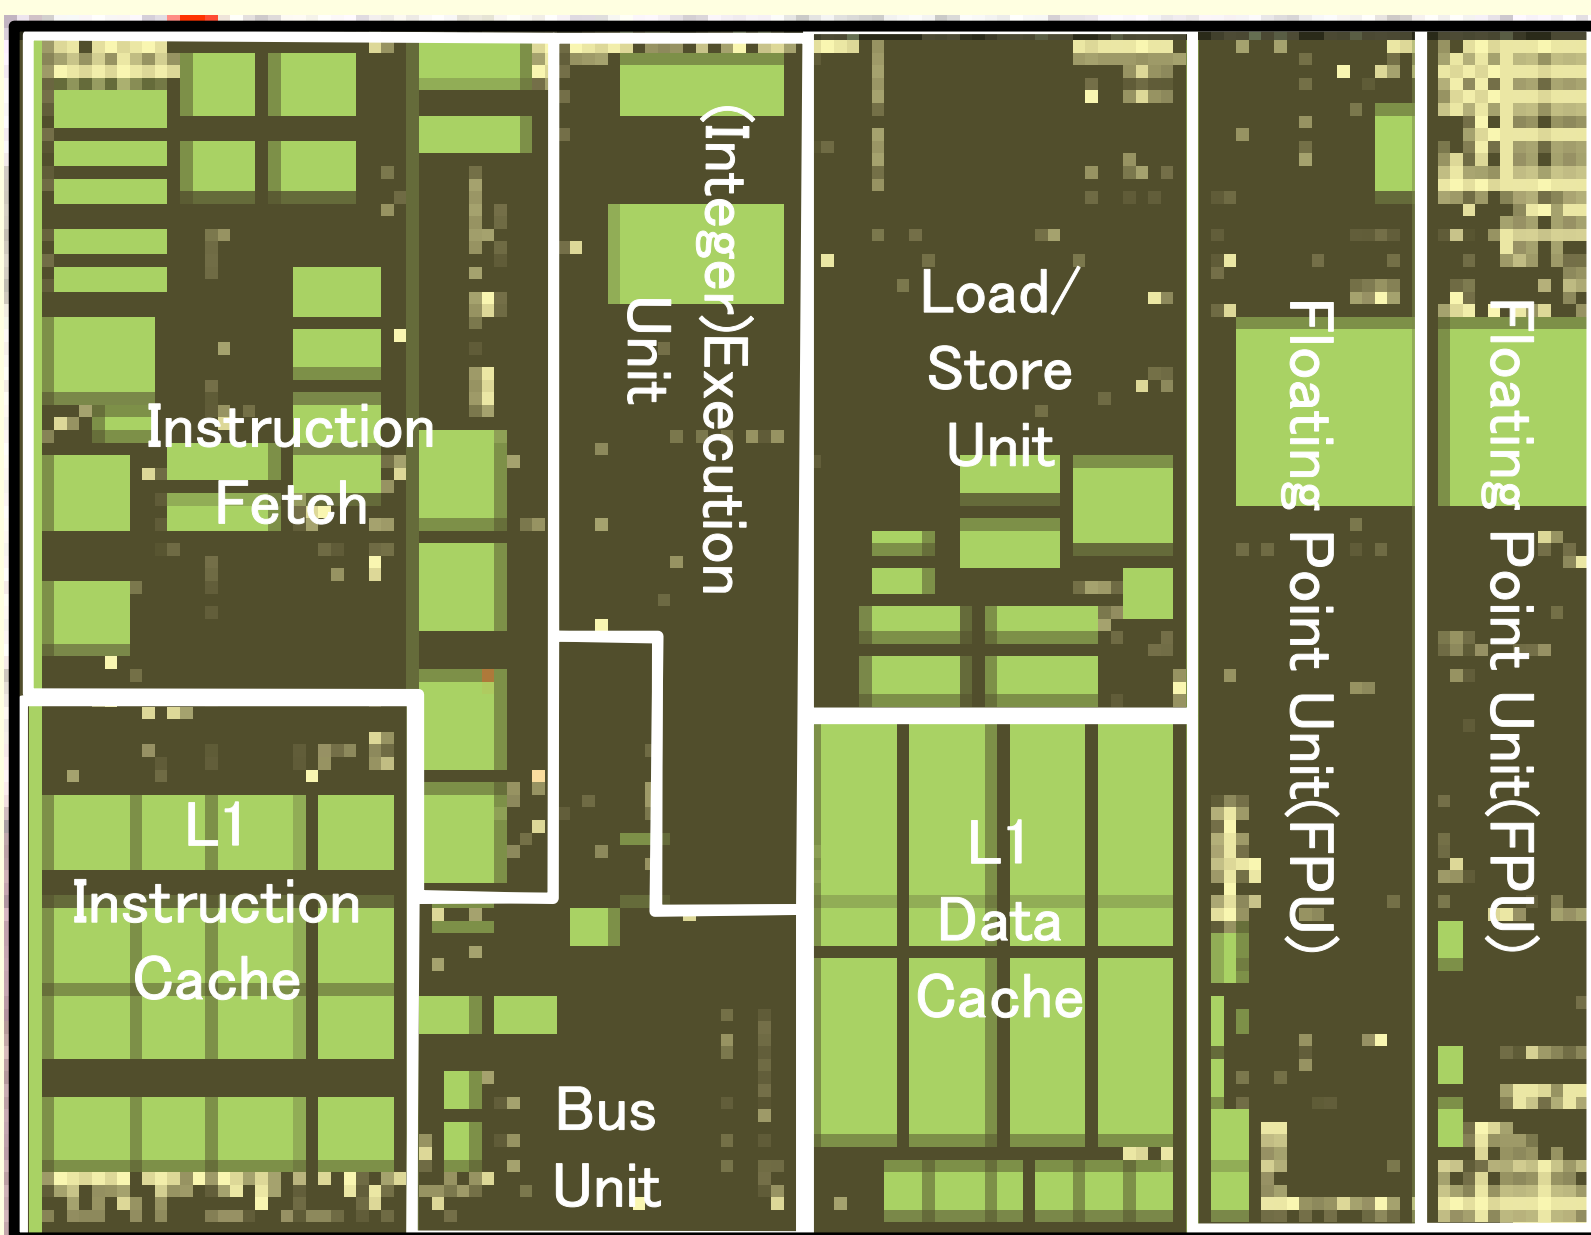

AMD Processor Cores

Rev. F K8 CPU core (ISSCC 06)

Almost same as first K8

65nm Mobile CPU core (AMD Analyst Day 06)

Almost same as Rev. F?

Hound CPU core (SPF May '06)

Instruction Fetch and Branch Prediction are expanded

Floating Point Unit(FPU) is expanded