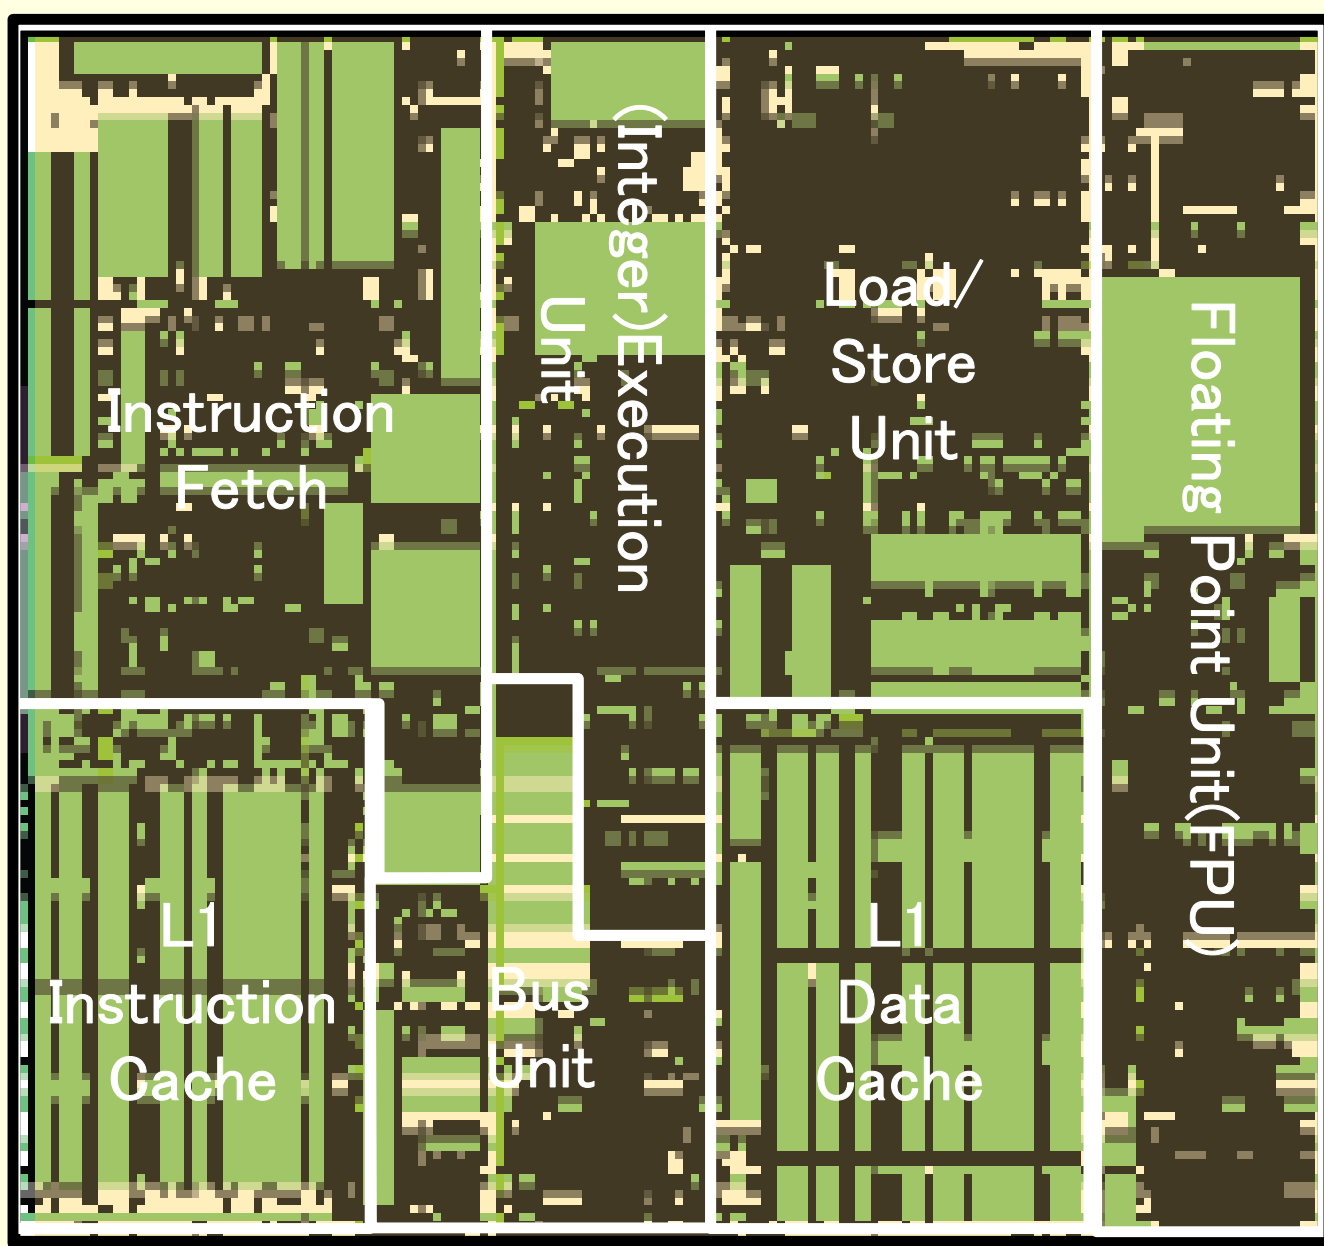

AMD Processor Cores

Rev. F K8 CPU core (ISSCC 06)

Almost same as first K8

65nm Mobile CPU core (AMD Analyst Day 06)

Almost same as Rev. F?

Hound CPU core (SPF May '06)

Instruction Fetch and Branch Prediction are expanded

Floating Point Unit(FPU) is expanded