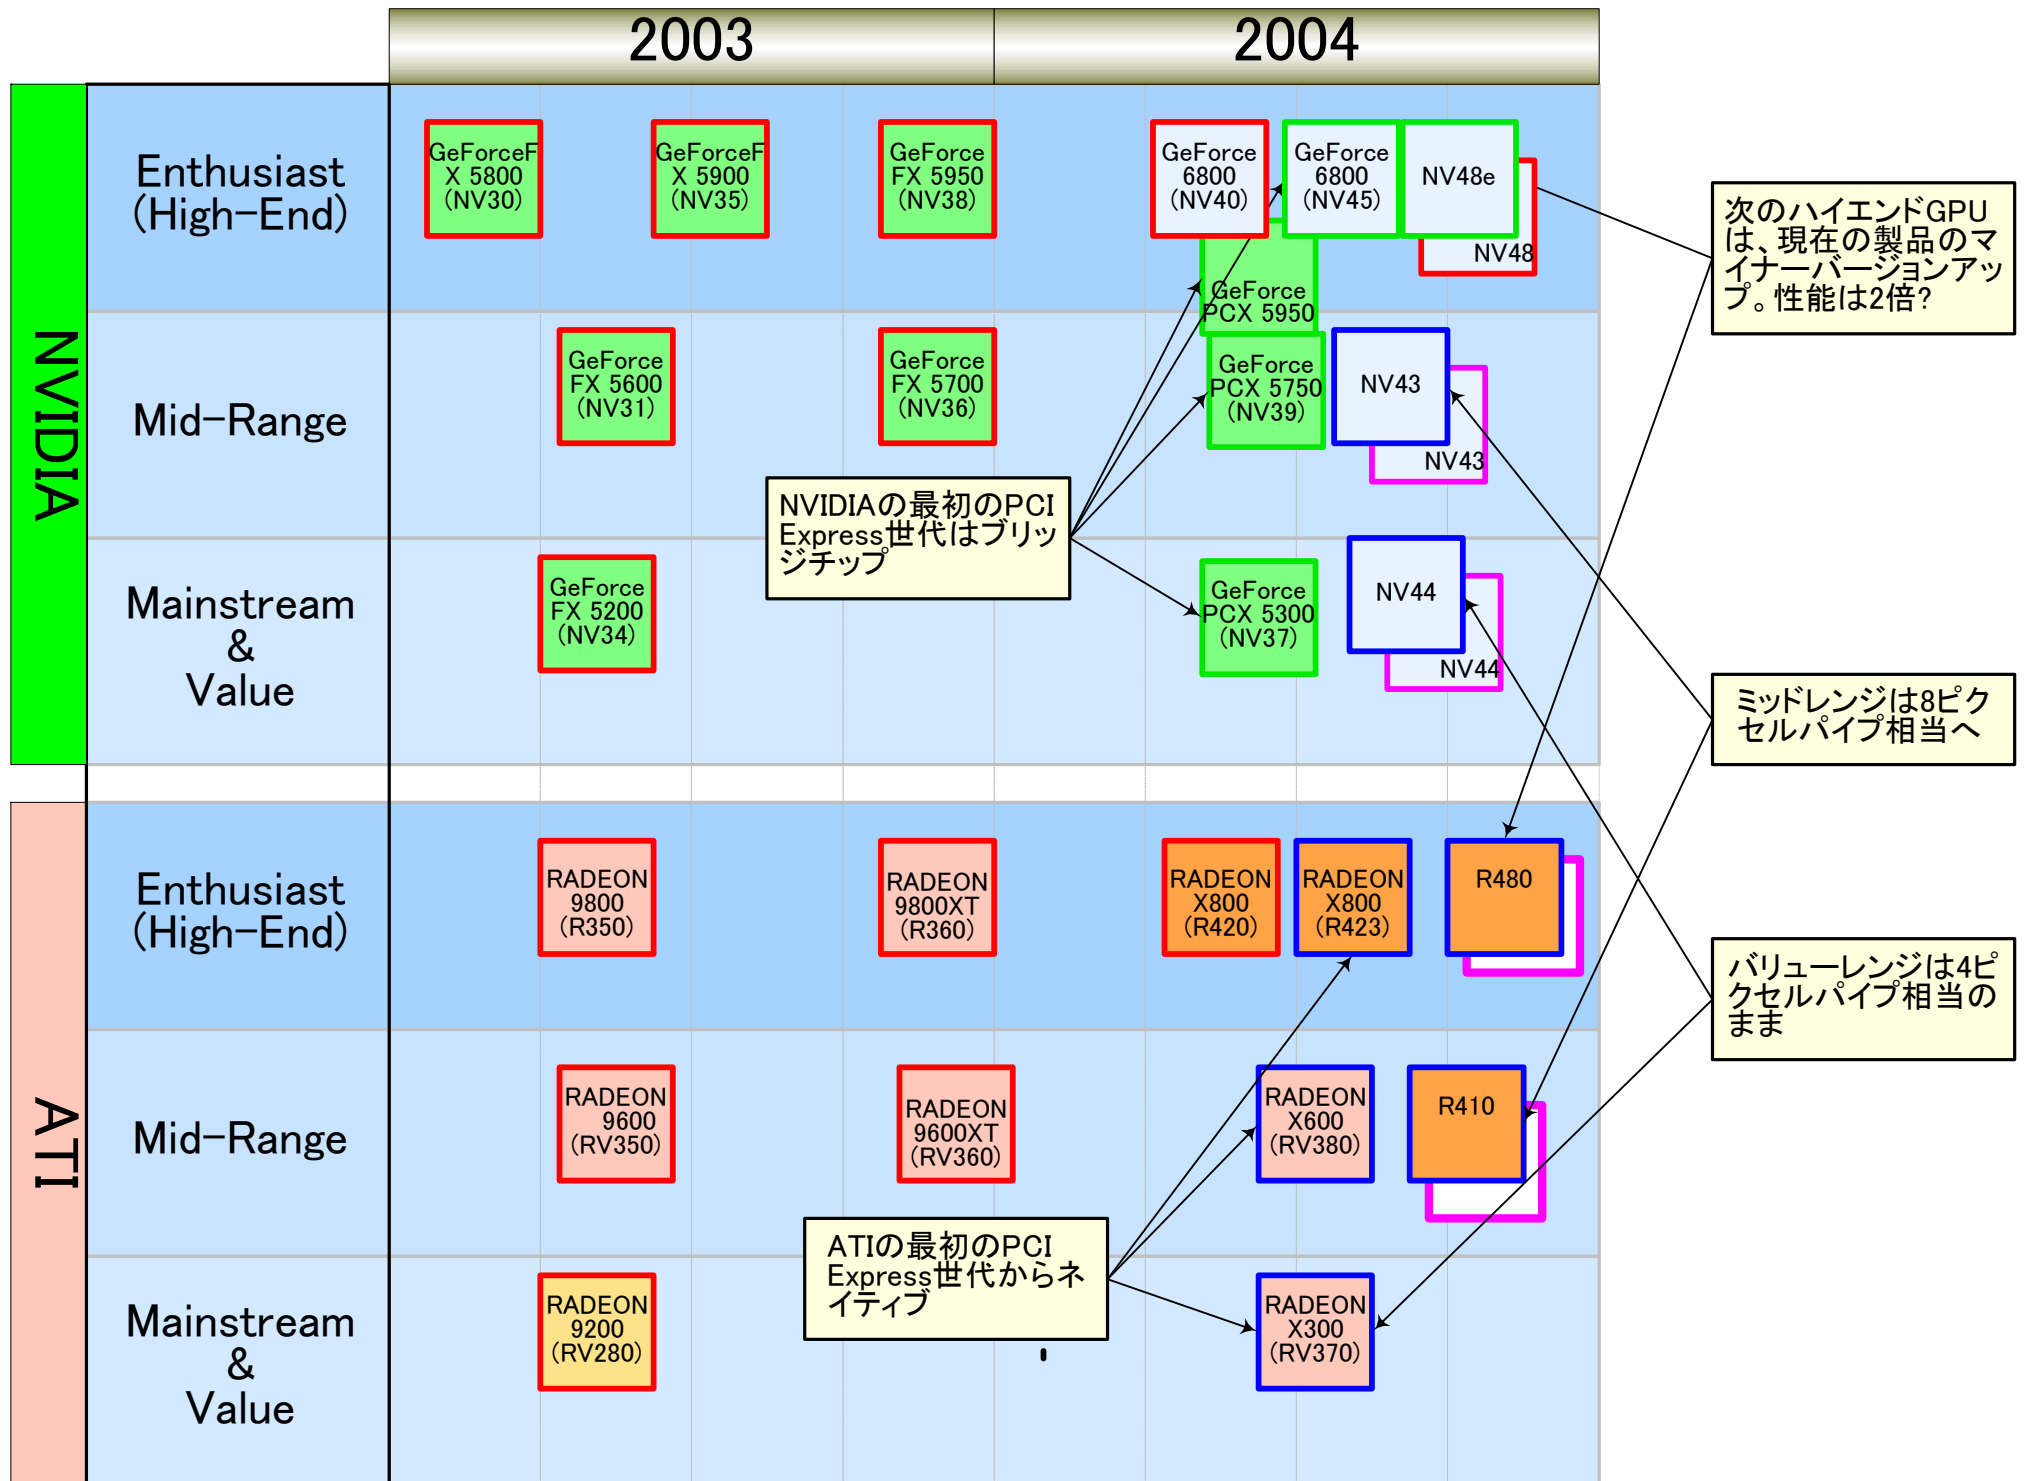

ATI&NVIDIA Desktop GPU推定ロードマップ

Copyright (c) 2004 Hiroshige Goto All rights reserved.