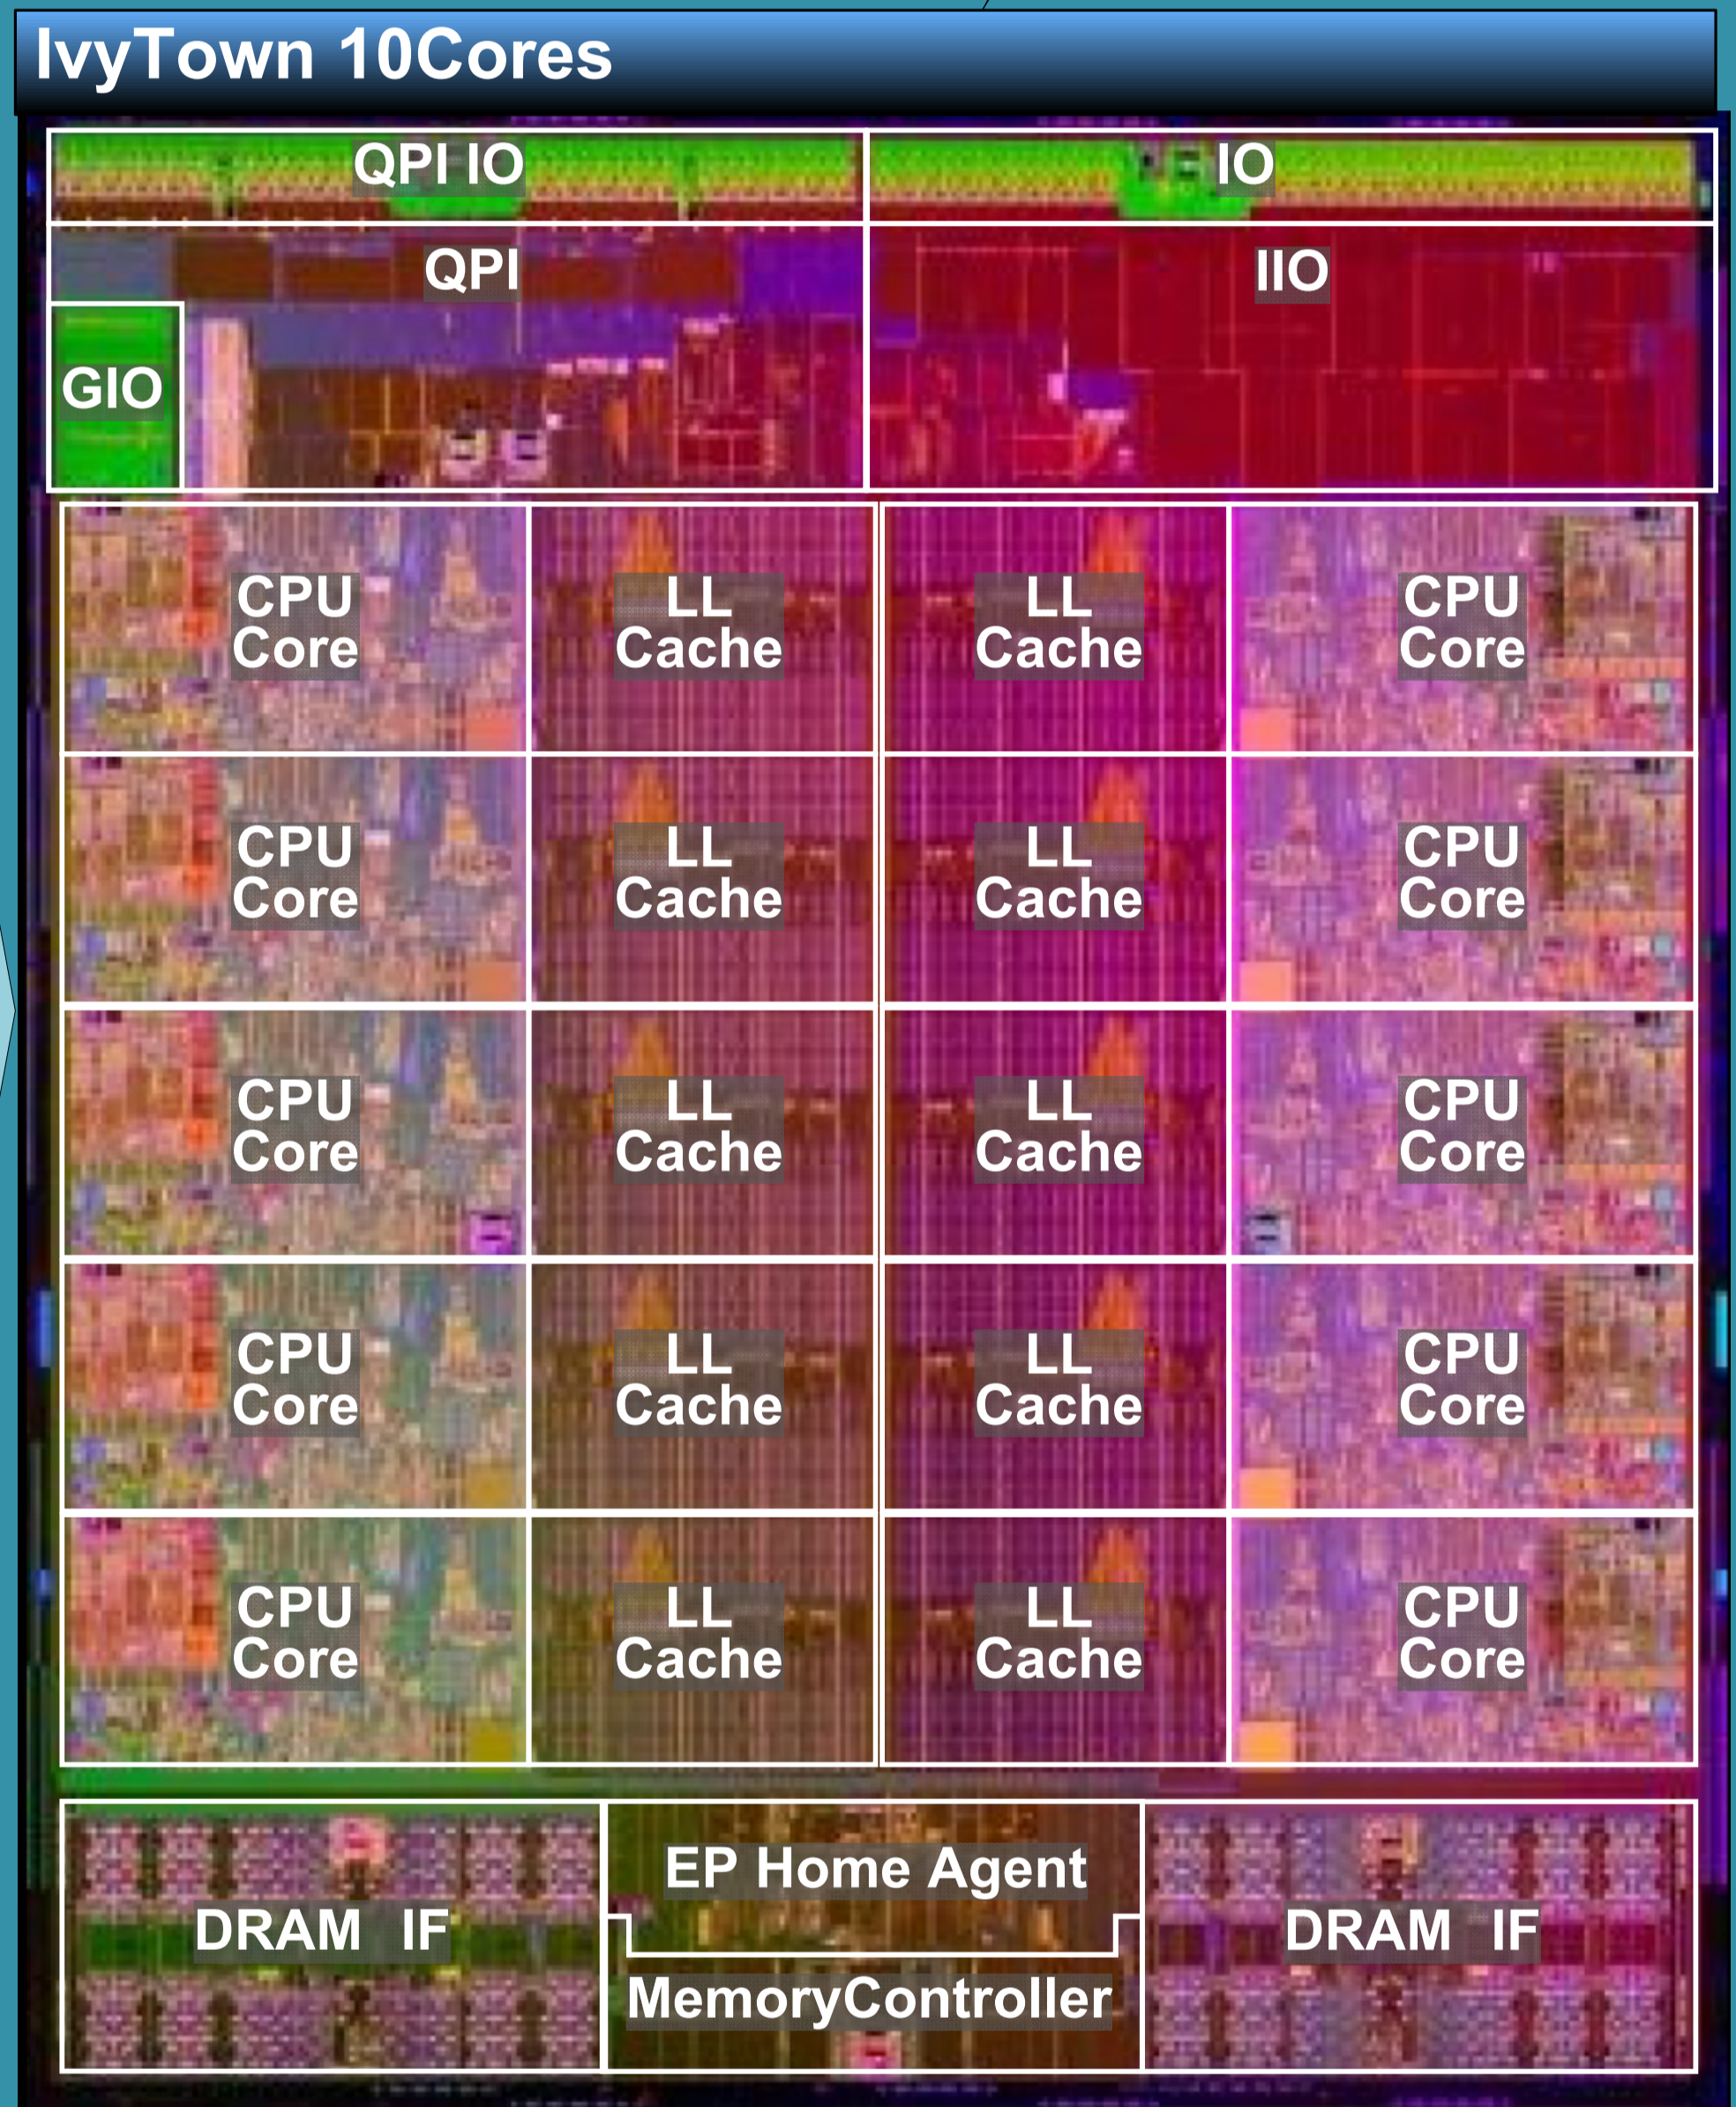

IvyTown 15Cores

15 Cores
37.5MB LL Cache
541mm2 Die
4.31B Transistors

10 Cores
25MB LL Cache
341mm2 Die
2.89B Transistors

6 Cores
15MB LL Cache
257mm2 Die
1.86B Transistors