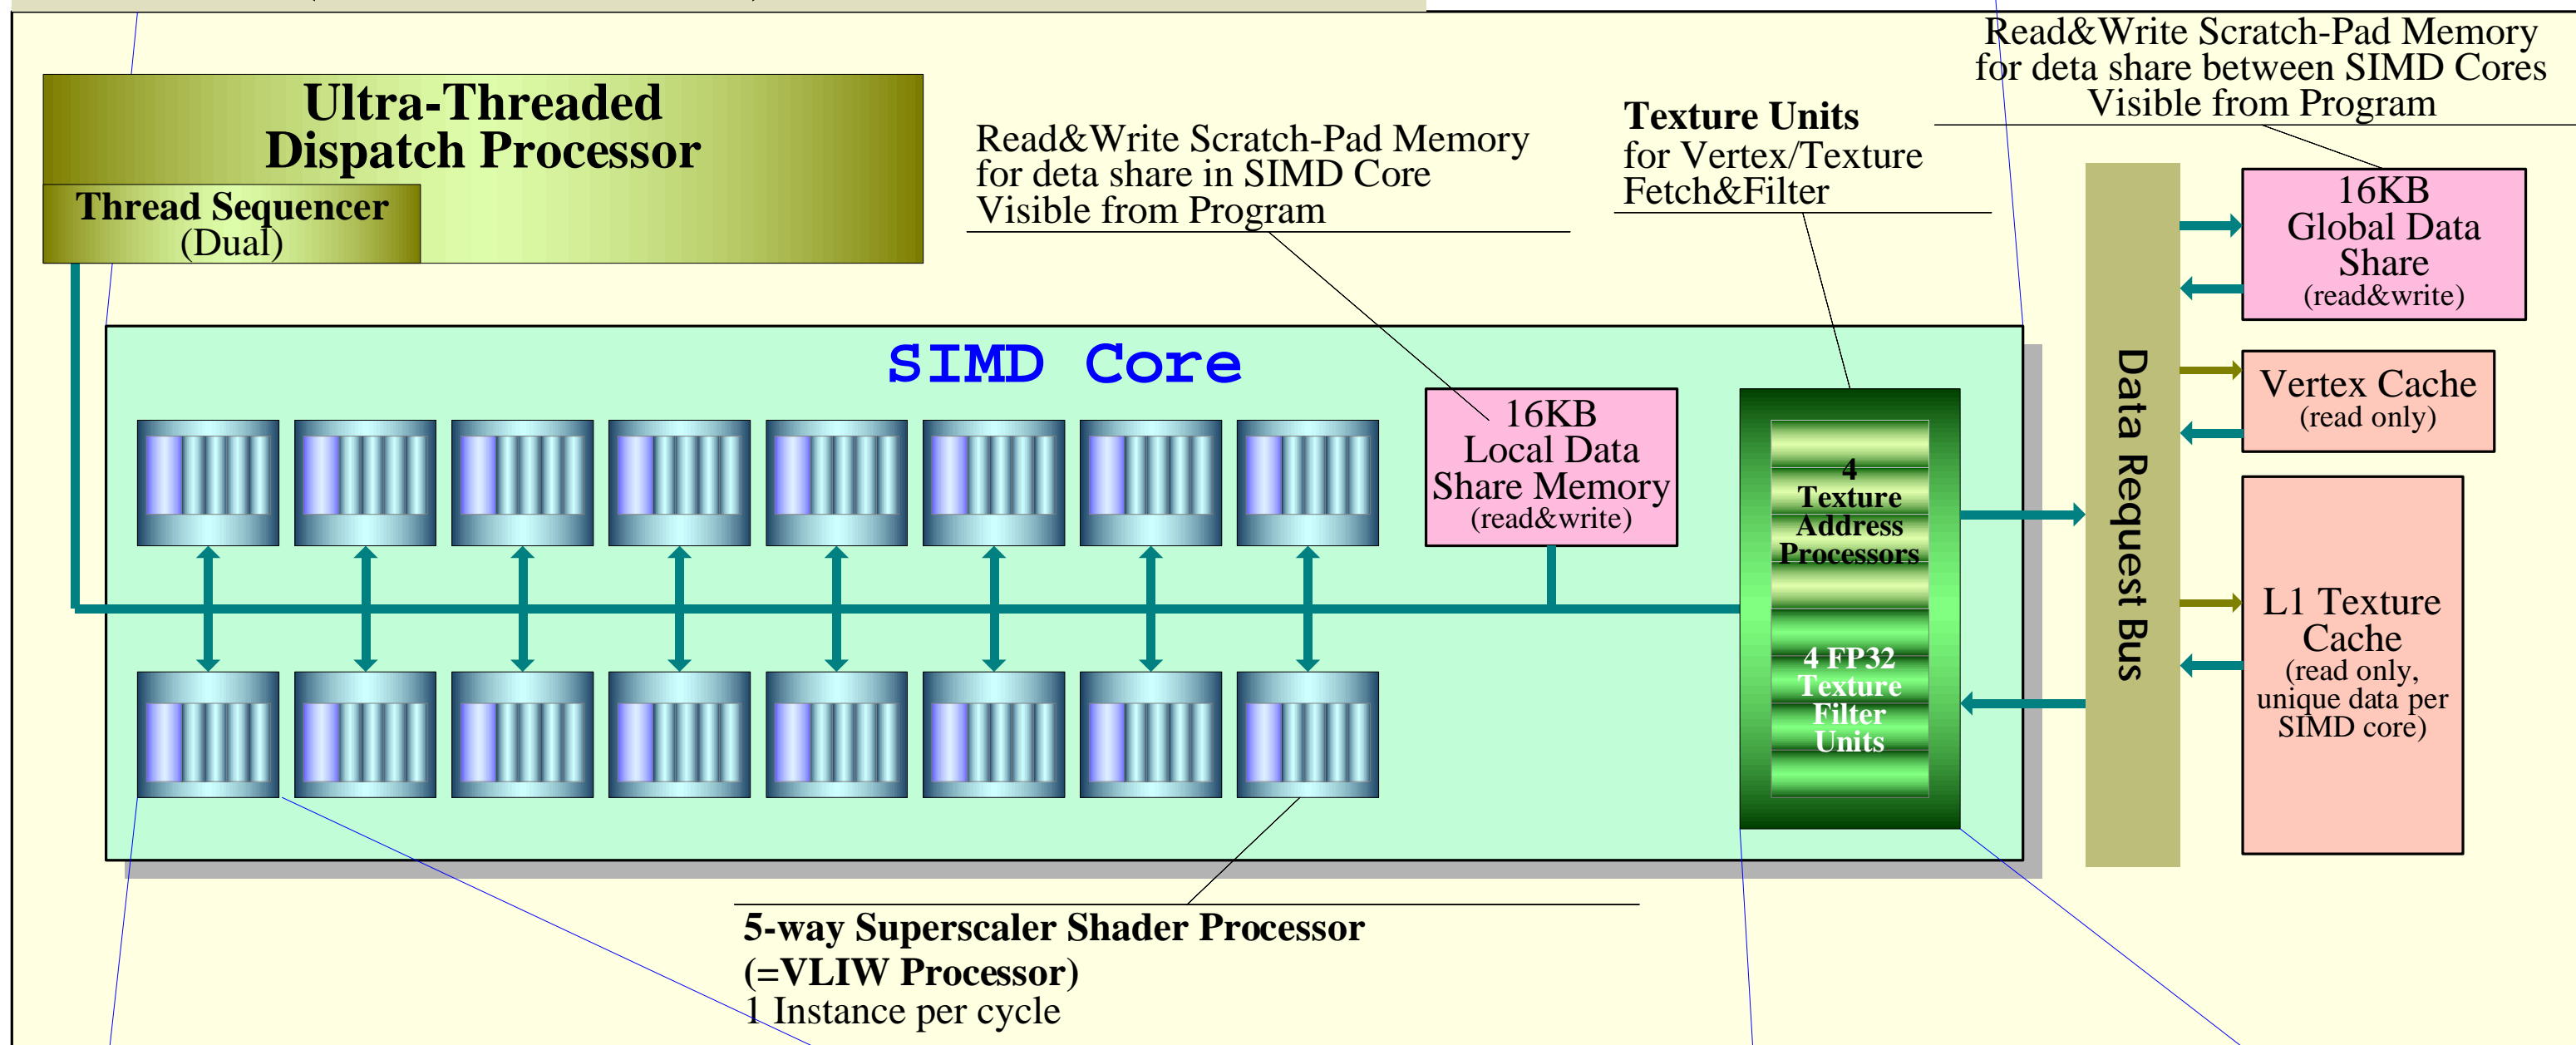

RV770 Overview (一部推定)

SIMD Core (=Processor Cluster)

5-way Superscaler Shader Processor (=VLIW Processor)

Texture Units (Vertex/Texture Fetch&Filter)