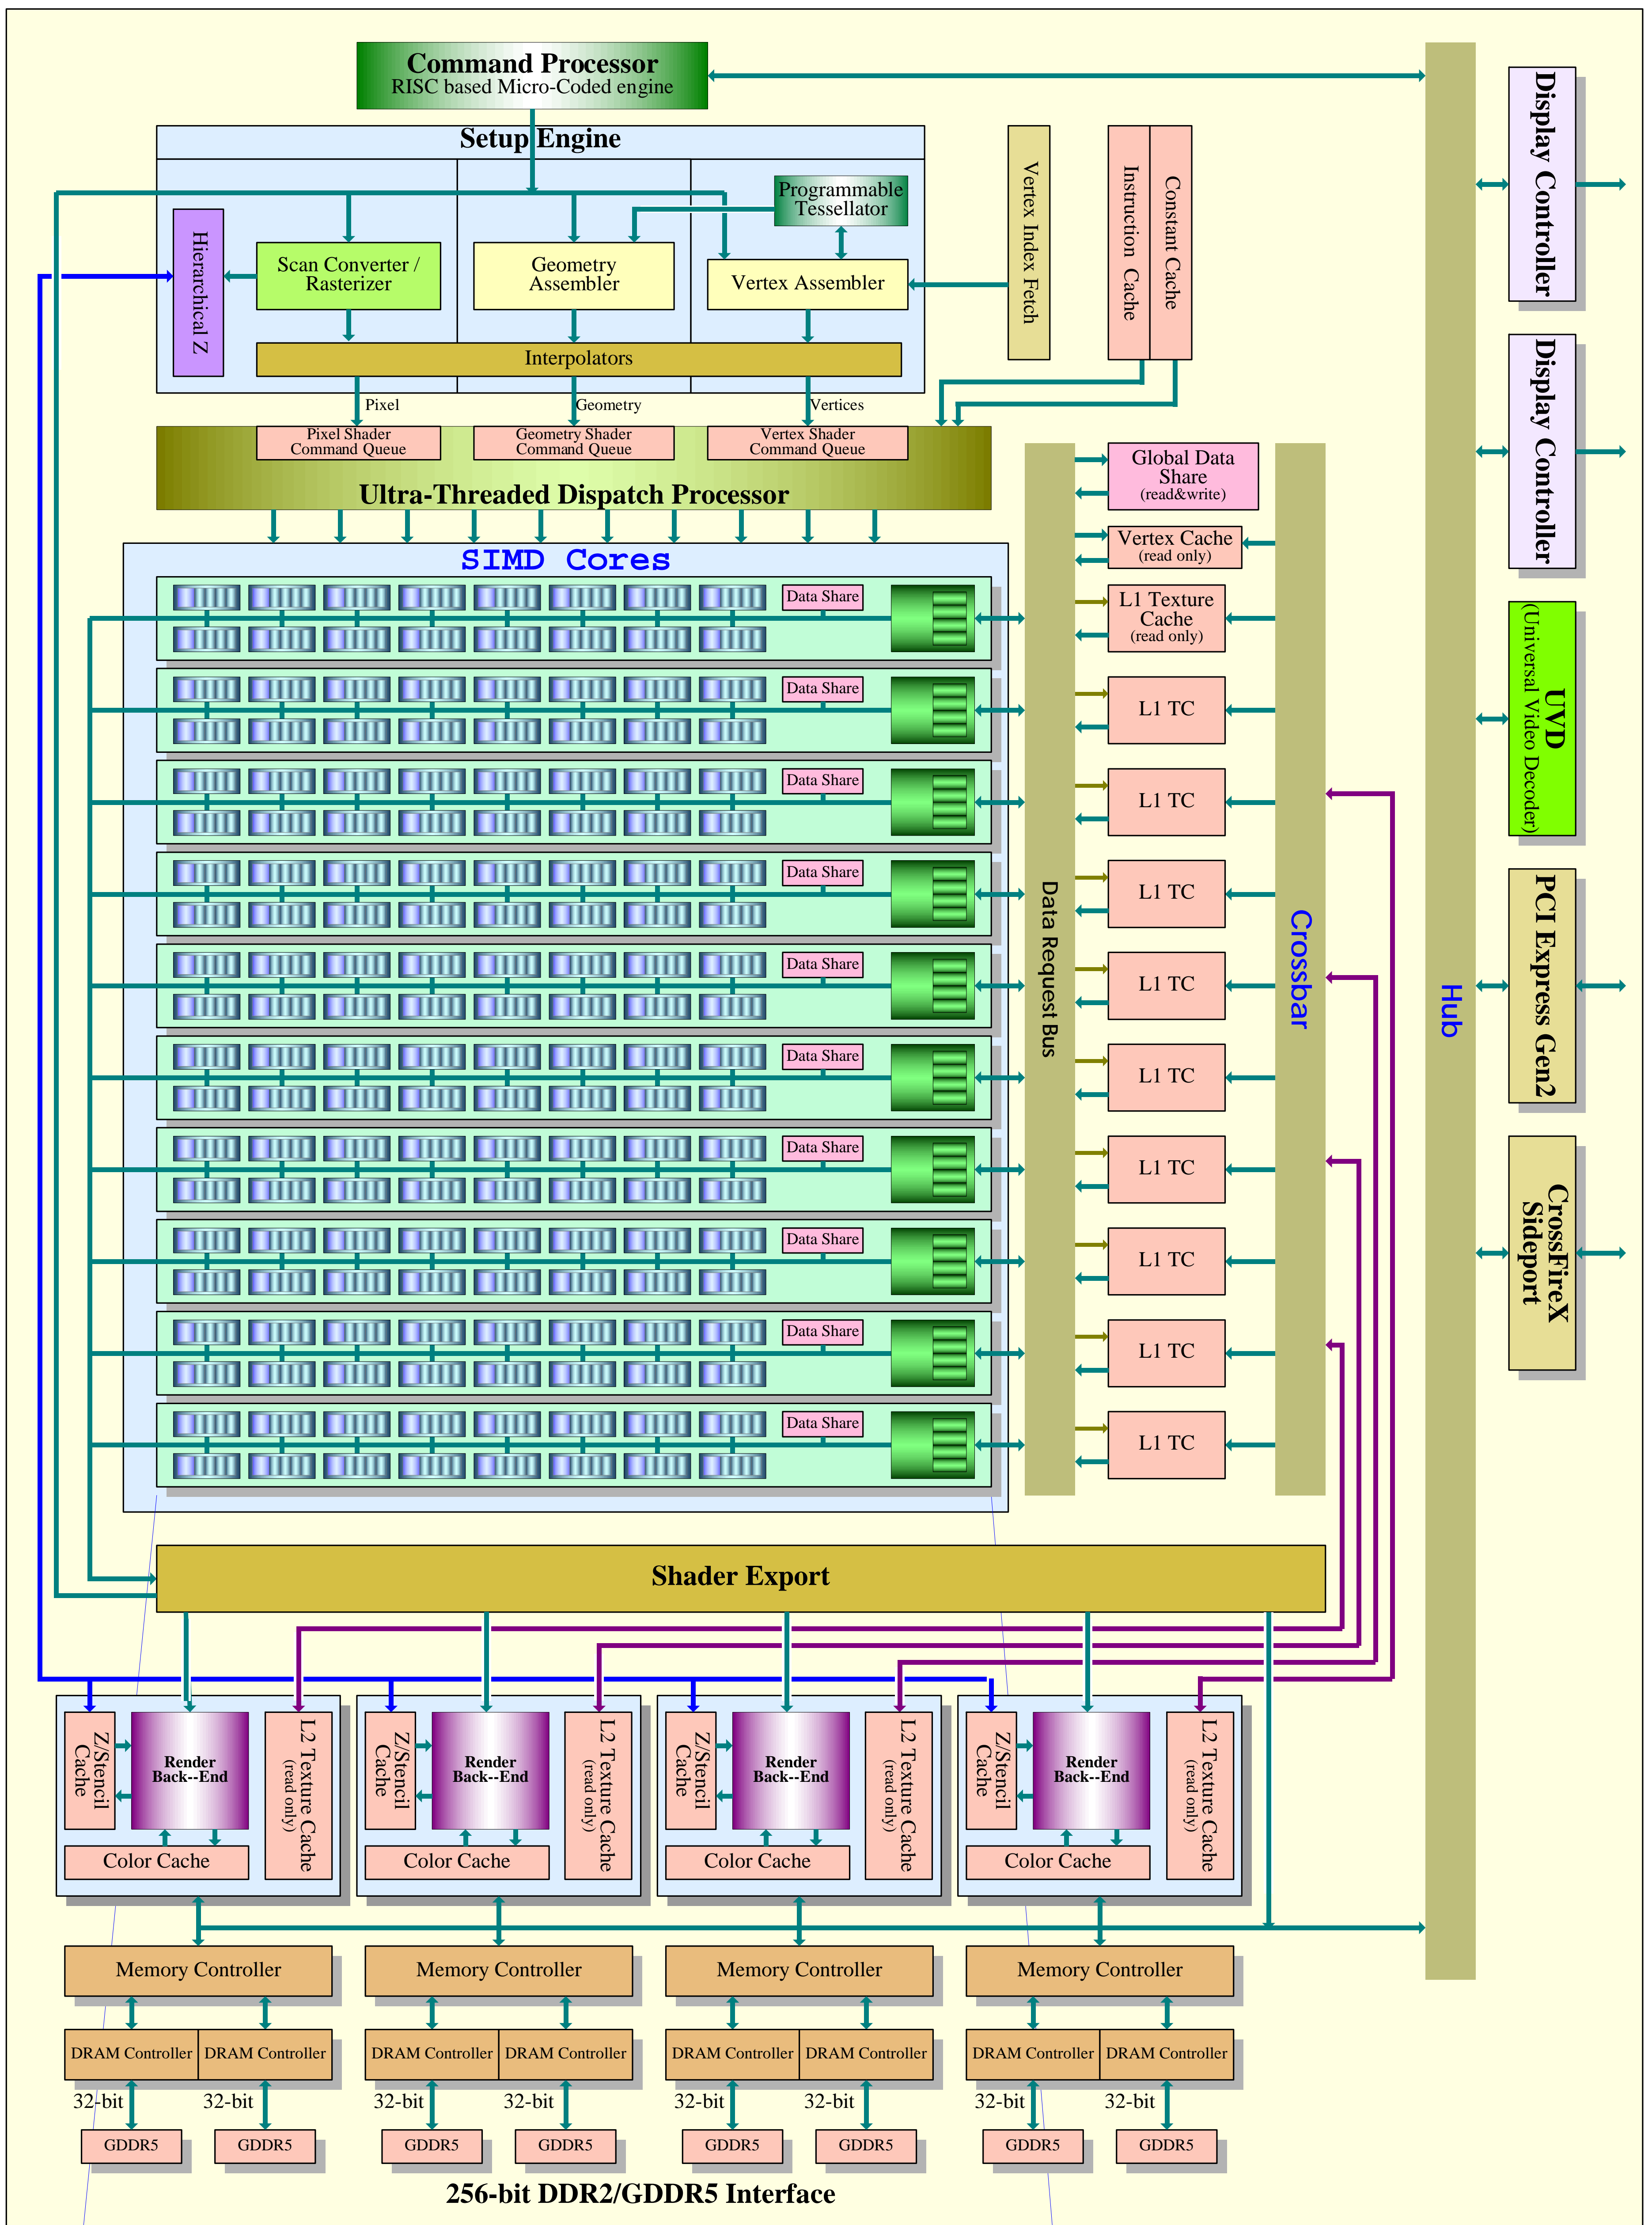

RV770 Overview (一部推定)

SIMD Core (=Processor Cluster)

5-way Superscaler Shader Processor (=VLIW Processor)

Texture Units (Vertex/Texture Fetch&Filter)