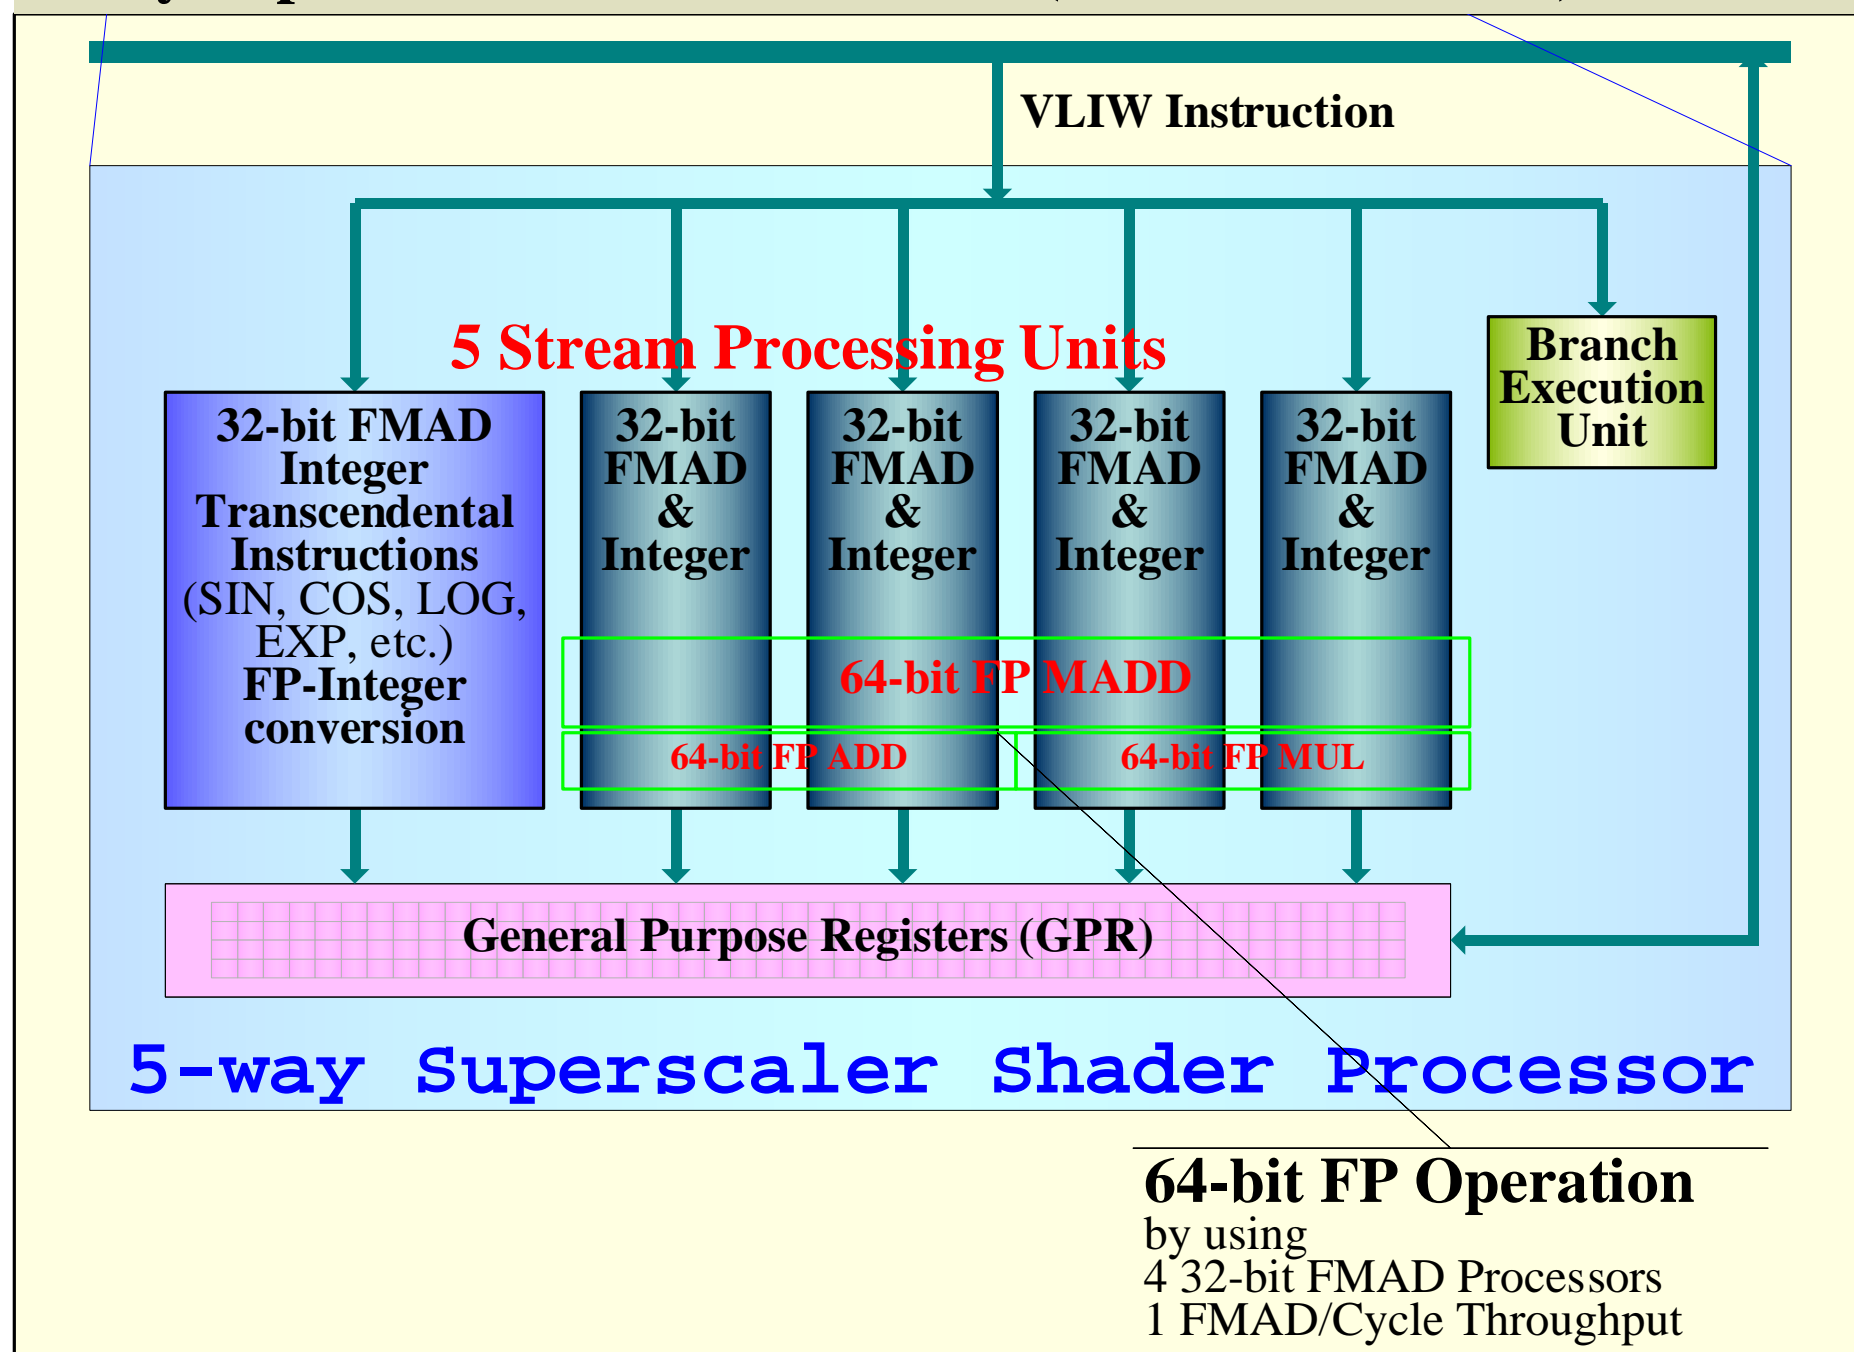

RV770 Overview (一部推定)

SIMD Core (=Processor Cluster)

5-way Superscaler Shader Processor (=VLIW Processor)

Texture Units (Vertex/Texture Fetch&Filter)