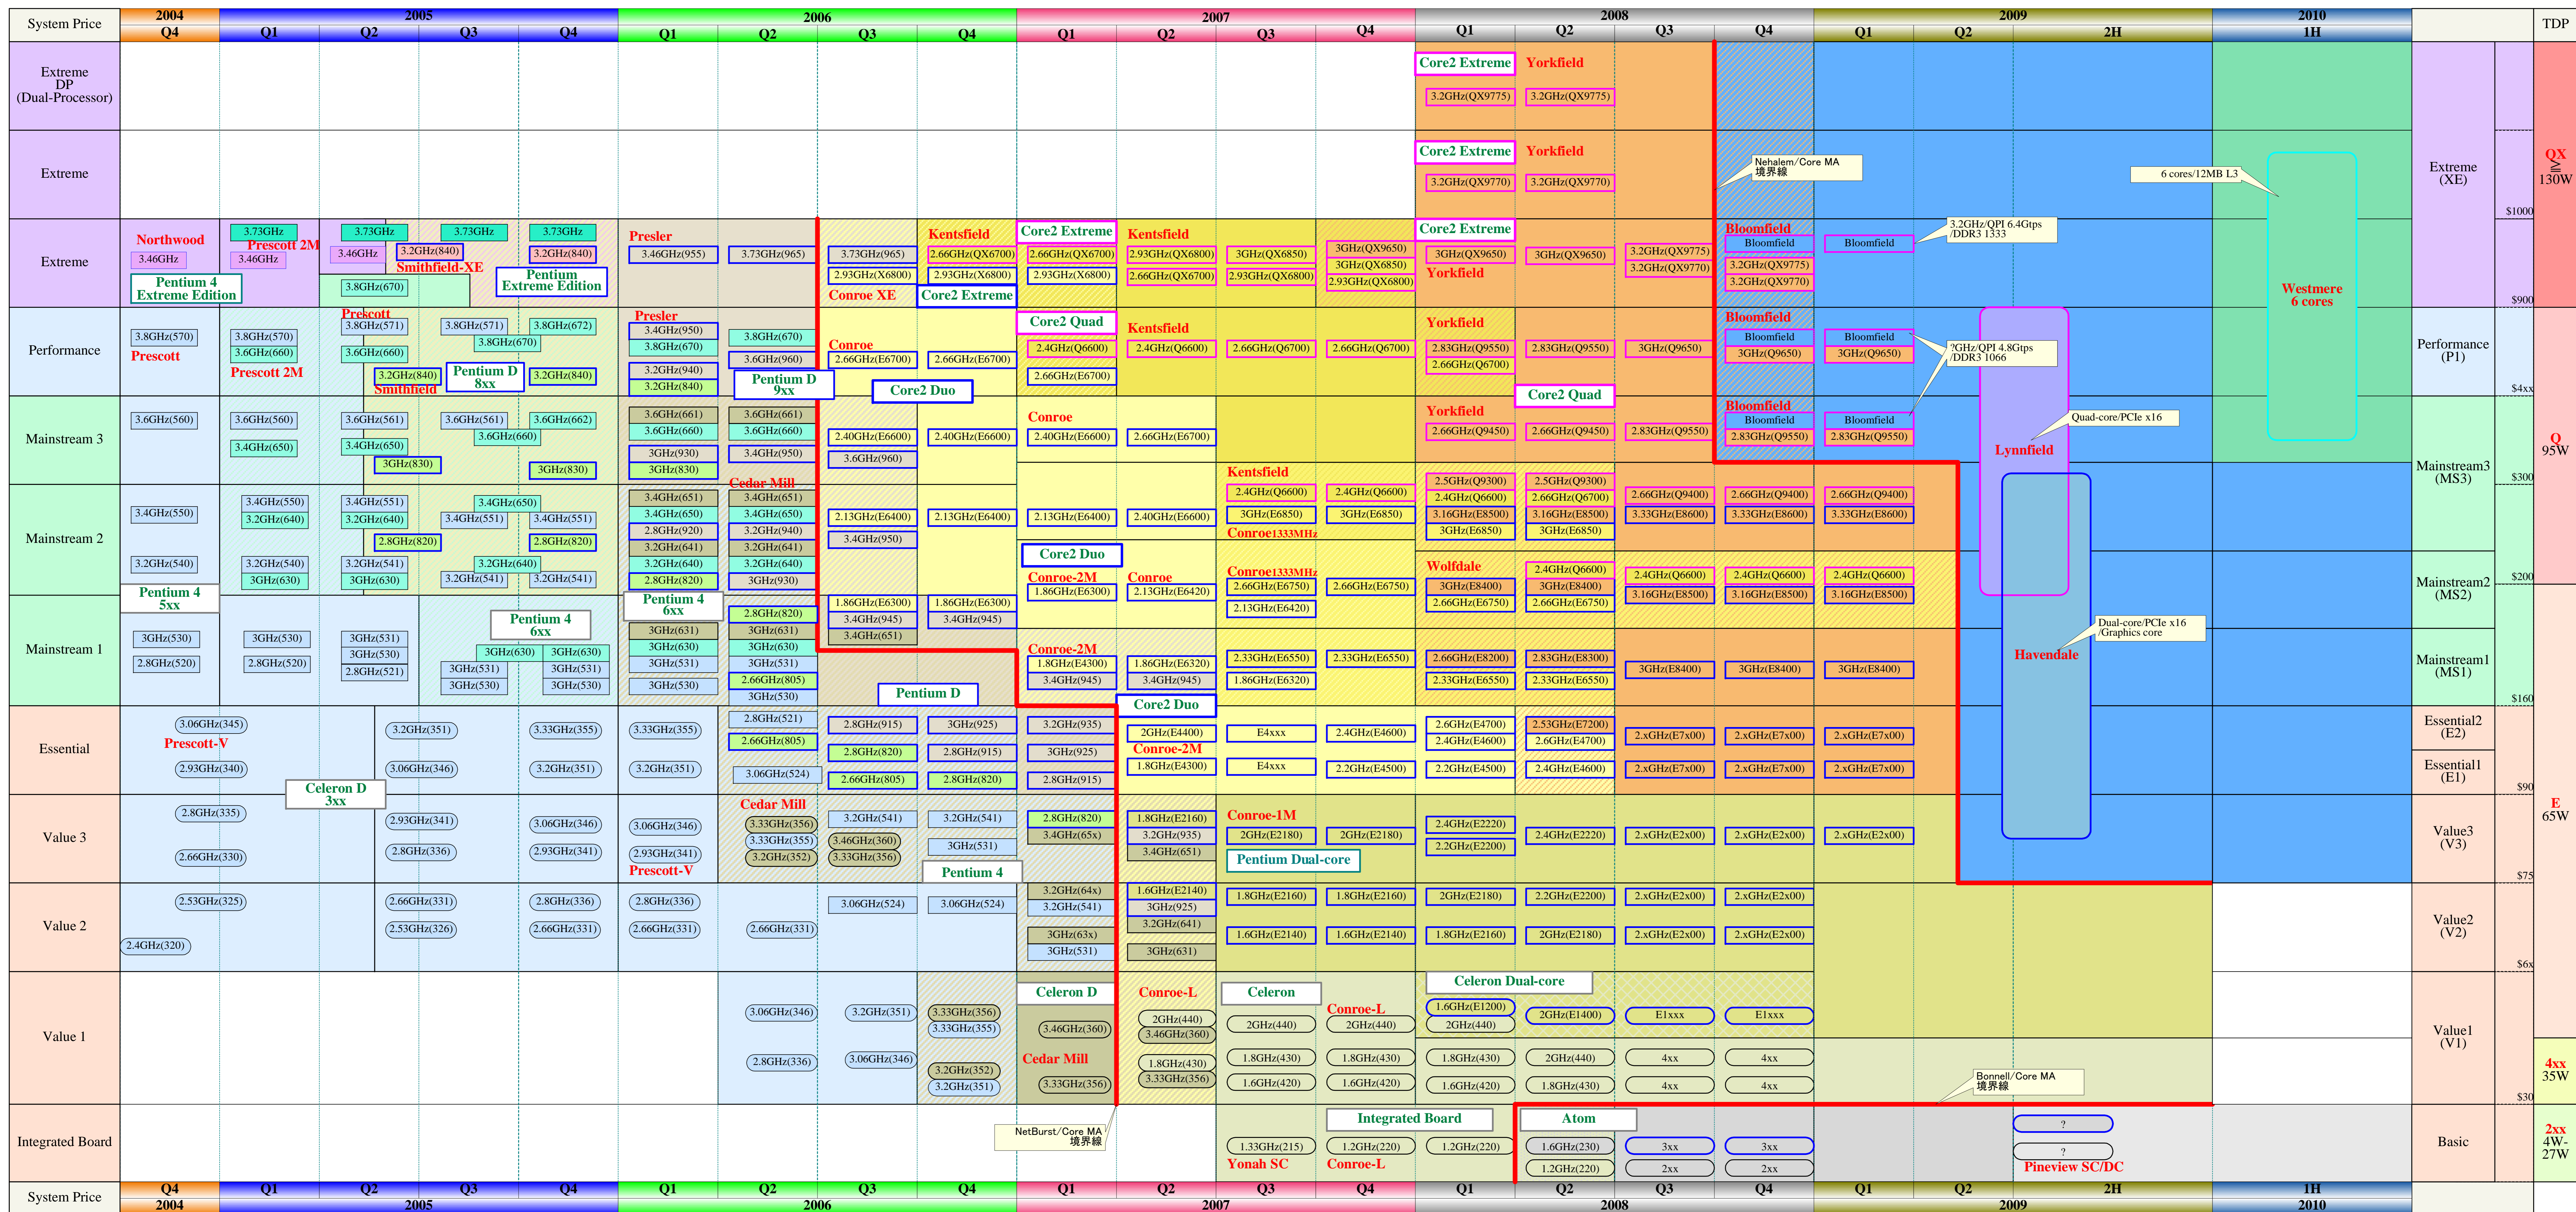

**Intel Desktop CPU Roadmap**

Copyright (c) 2008 Hiroshige Goto All rights reserved.